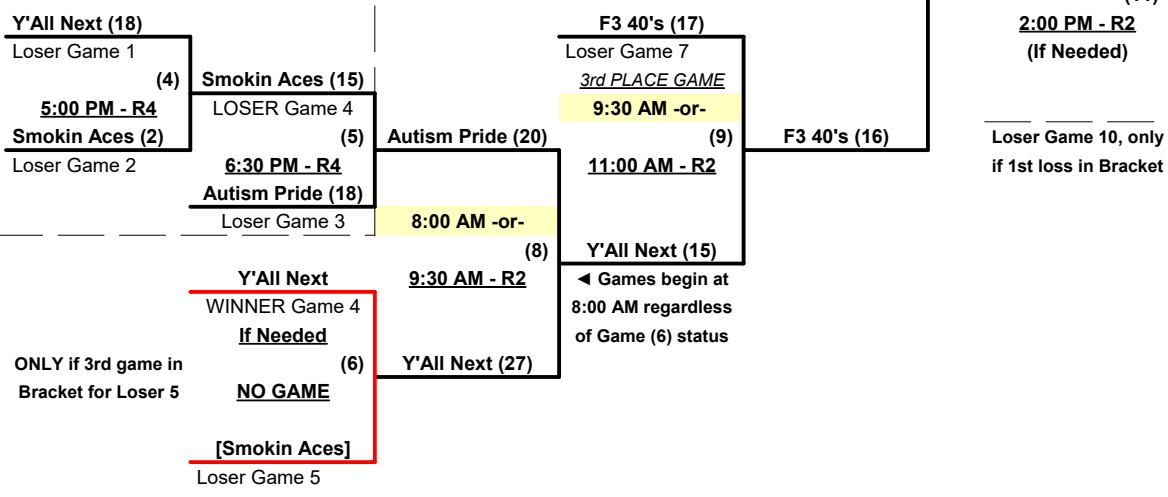

Mercy Rule - Fifteen (15) runs after five (5) innings (or 20 Runs after 4 innings)

Time Limits - RR = 65 + open inn. • Bracket = 70 + open inn. • Championship game(s) = 80 + open inn.

Tie Breakers - Head to head (in full RR only), least runs allowed, run differential, coin toss

Schedule Subject to Change at Discretion of Tournament and Field Directors

SSUSA's Tidewater Classic 2024

Virginia Beach, Virginia

April 5 - 7, 2024

Rev. 03/27/2024

Men's 40+ Masters AAA Division • 5 Teams

Championship Bracket

Elimination Bracket

WINNER

Loser Game 10, only if 1st loss in Bracket