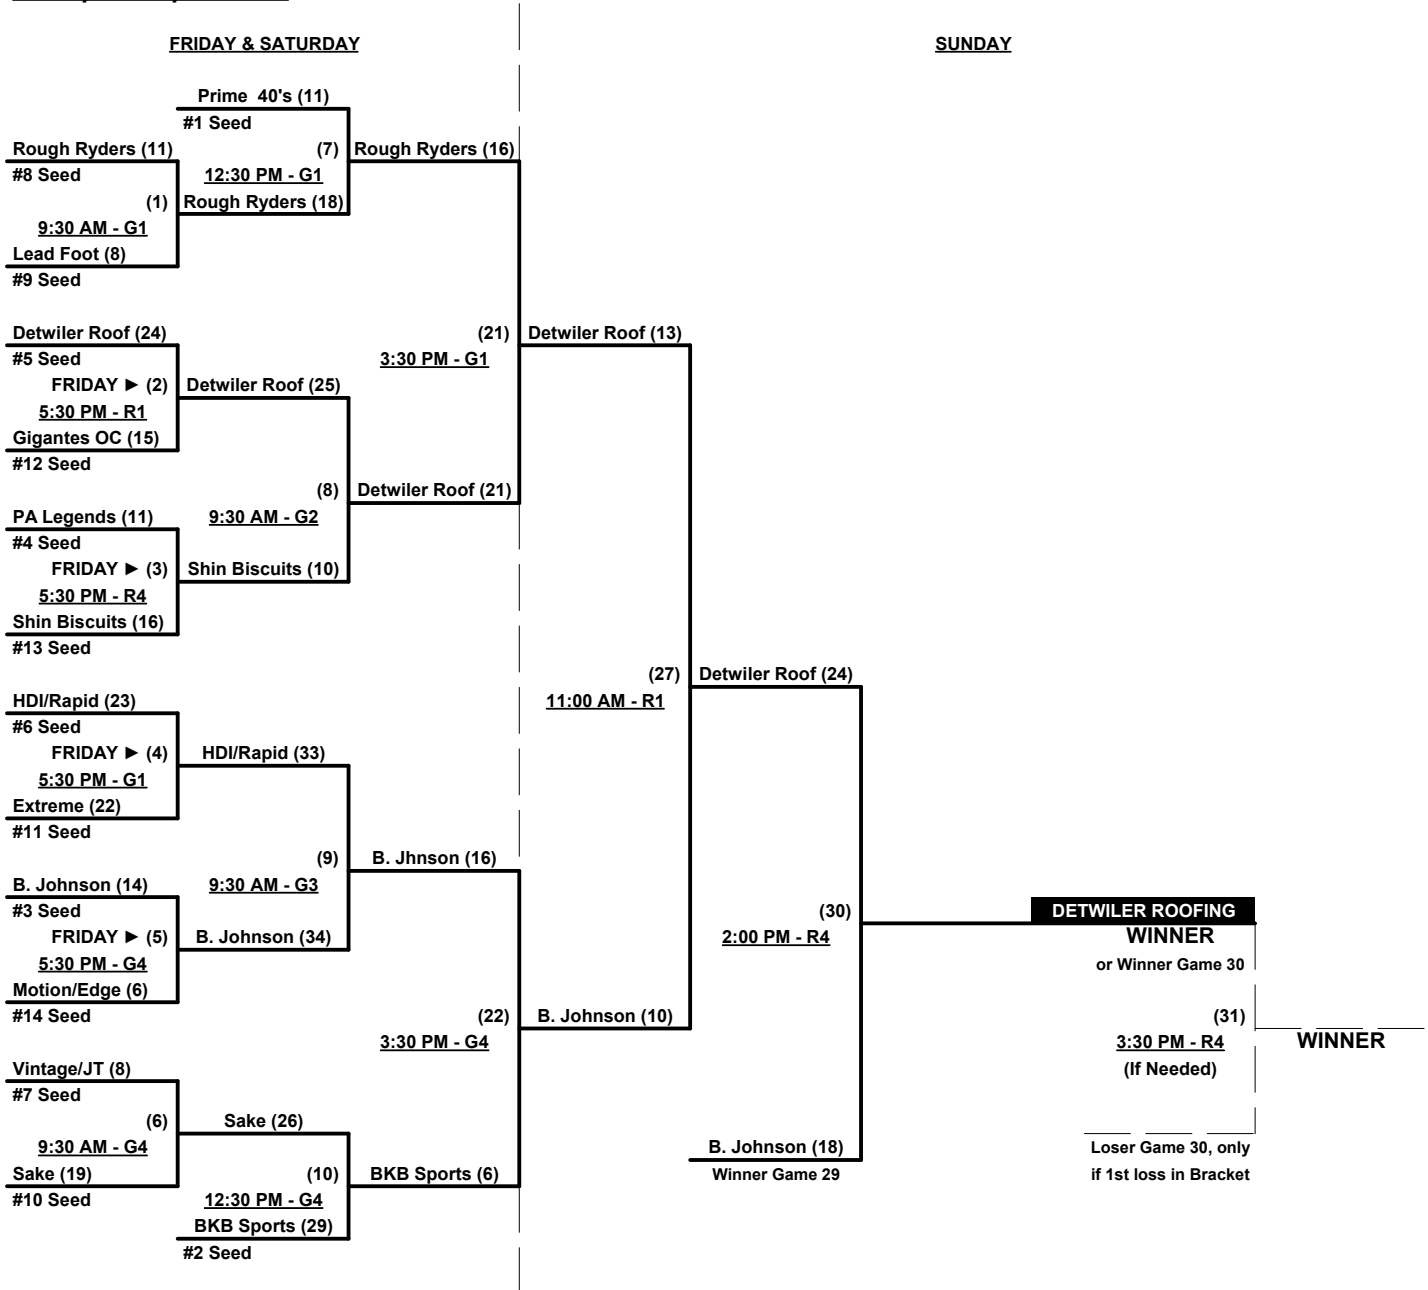

SSUSA's Tidewater Classic 2024

Virginia Beach, Virginia

April 5 - 7, 2024

Rev. 03/25/2024

Men's 40+ Masters Platinum Division • 14 Teams

<u>Win</u>	<u>Loss</u>		<u>Win</u>	<u>Loss</u>	
2	0	1 HDI/Rapid Fire (VA)	1	1	8 Motion/Edge 40's (VA)
2	0	2 BKB Sports (NC)	2	0	9 PA Legends
2	0	3 Bob Johnson/Roc Nation (NY)	2	0	10 Prime 40's (VA)
2	0	4 Detwiler Roof./Treedem (PA)	0	2	11 Rough Ryders 40's (MD)
0	2	5 Extreme/1 Bat (MD)	0	2	12 Sake (MD)
0	2	6 Gigantes O.C. 40's (MD)	0	2	13 Shin Biscuit/Potomac (MD)
0	2	7 Lead Foot Grays (MD)	1	1	14 Vintage/JT Apparel (NC)

Friday • April 5, 2024 • Princess Anne Athletic Complex • Virginia Beach

Field Address ► 4001 Dam Neck Rd • Virginia Beach, VA 23456

Time	#	Runs	Team Name	Field	#	Runs	Team Name
8:30 AM	14	19	Vintage/JT Apparel (NC)	R1	12	13	Sake (MD)
8:30 AM	2	25	BKB Sports (NC)	R2	6	14	Gigantes O.C. 40's (MD)
8:30 AM	9	15	PA Legends	R3	11	10	Rough Ryders 40's (MD)
8:30 AM	8	0	Motion/Edge 40's (VA)	R4	3	7	Bob Johnson/Roc Nation (NY)
10:00 AM	12	18	Sake (MD)	R1	4	21	Detwiler Roof./Treedem (PA)
10:00 AM	6	14	Gigantes O.C. 40's (MD)	R2	9	15	PA Legends
10:00 AM	1	21	§ HDI/Rapid Fire (VA)	R3	7	20	Lead Foot Grays (MD)
10:00 AM	3	20	Bob Johnson/Roc Nation (NY)	R4	14	14	Vintage/JT Apparel (NC)
11:30 AM	4	21	Detwiler Roof./Treedem (PA)	R1	5	13	Extreme/1 Bat (MD)
11:30 AM	11	15	Rough Ryders 40's (MD)	R2	8	20	Motion/Edge 40's (VA)
11:30 AM	7	2	Lead Foot Grays (MD)	R3	10	18	Prime 40's (VA)
11:30 AM	13	13	Shin Biscuit/Potomac (MD)	R4	2	29	BKB Sports (NC)
1:00 PM	5	23	Extreme/1 Bat (MD)	R1	1	24	§ HDI/Rapid Fire (VA)
1:00 PM	10	20	Prime 40's (VA)	R4	13	11	Shin Biscuit/Potomac (MD)

§ Team #1 GIVES 5-Run equalizer and is HOME in ALL games

Seeding for 40-Platinum Three-game-guarantee bracket commencing FRIDAY evening • See bracket for details

Format: Two (2) game Round Robin to seed 40-Platinum Three-game-guarantee bracket

NOTE Team #1 must WIN bracket to earn 1st Place awards and 2025 T.O.C. bid in 40-Major+
• If Team #1 wins, Runner-up earns 1st Place awards and 2025 T.O.C. bid in 40-Major

Home Runs - Major = 8 per Team per Game, Outs

NOTE SSUSA Official Rulebook §9.5 (Retrieving Home Run Balls) will be strictly enforced.

Pitch Count - Batters start with "1-1" count per SSUSA 2024 Rulebook §6.2 (Pitch Count)

Run Rules - 5 runs per ½ inning at bat (except open inning)

Mercy Rule - Fifteen (15) runs after five (5) innings (or 20 Runs after 4 innings)

Time Limits - RR = 65 + open inn. • Bracket = 70 + open inn. • Championship game(s) = 80 + open inn.

Tie Breakers - Head to head (in full RR only), least runs allowed, run differential, coin toss

Schedule Subject to Change at Discretion of Tournament and Field Directors

SSUSA's Tidewater Classic 2024
Virginia Beach, Virginia
April 5 - 7, 2024

Rev. 03/25/2024

Men's 40+ Masters Platinum Division • 14 Teams

Championship Bracket