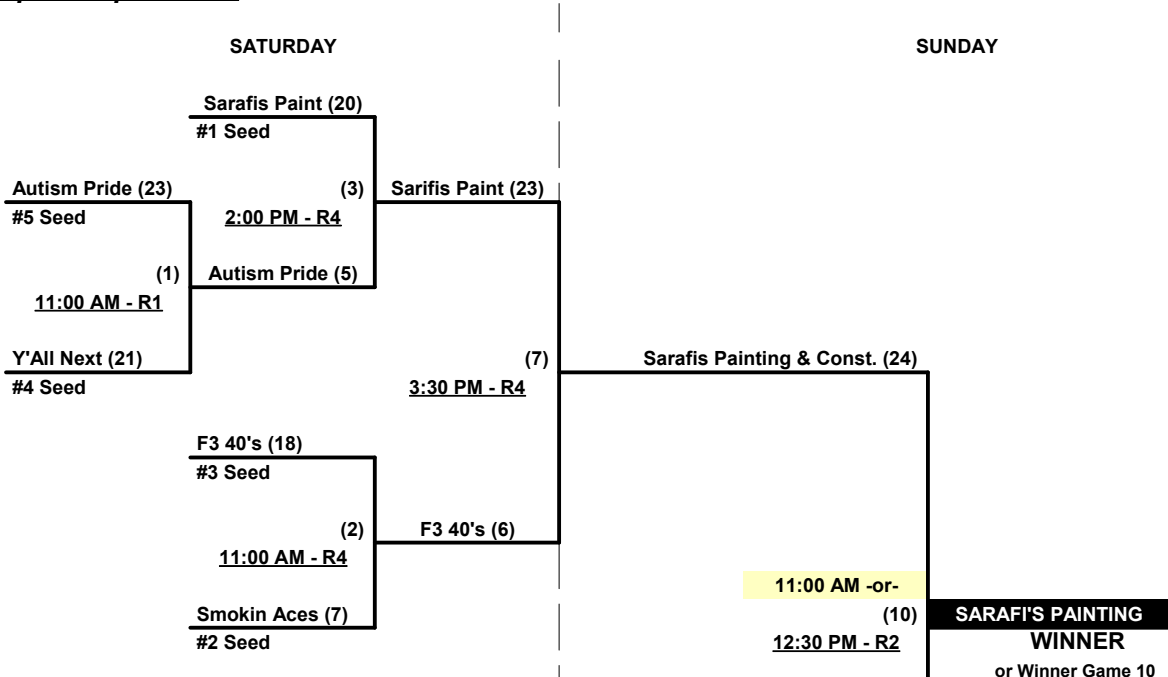

Schedule Subject to Change at Discretion of Tournament and Field Directors

SSUSA's Tidewater Classic 2024

Virginia Beach, Virginia

April 5 - 7, 2024

Rev. 03/27/2024

Men's 40+ Masters AAA Division • 5 Teams

Championship Bracket

Elimination Bracket

WINNER

Loser Game 10, only if 1st loss in Bracket