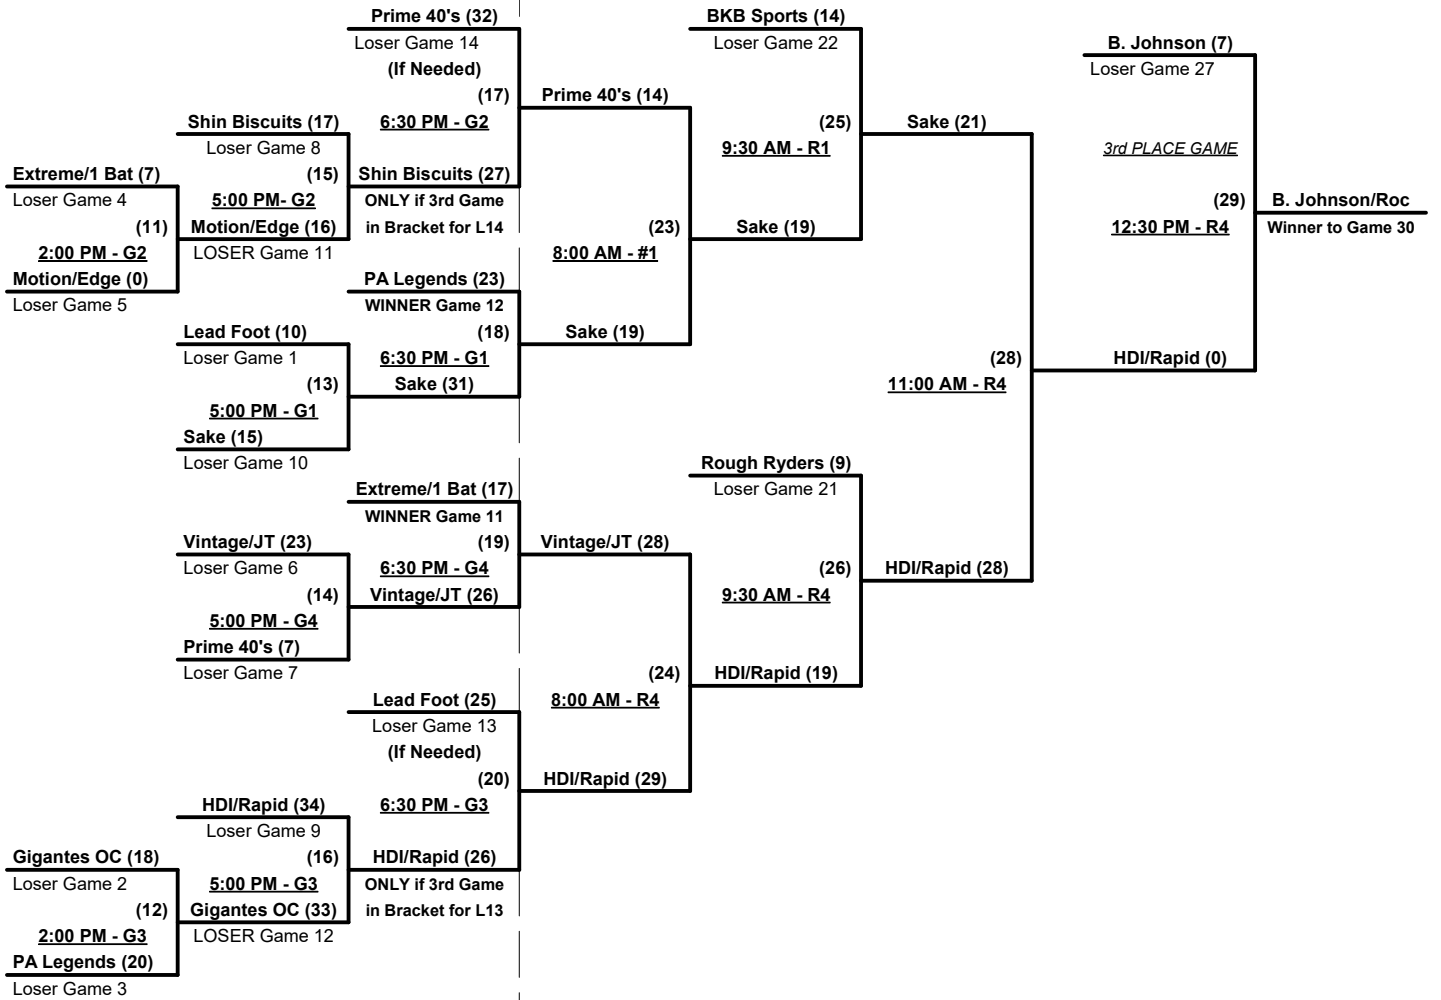

Championship Bracket

Elimination Bracket

Men's 40+ Masters Platinum Division • 14 Teams

SATURDAY

SUNDAY

SSUSA's Tidewater Classic 2024

Virginia Beach, Virginia

April 5 - 7, 2024