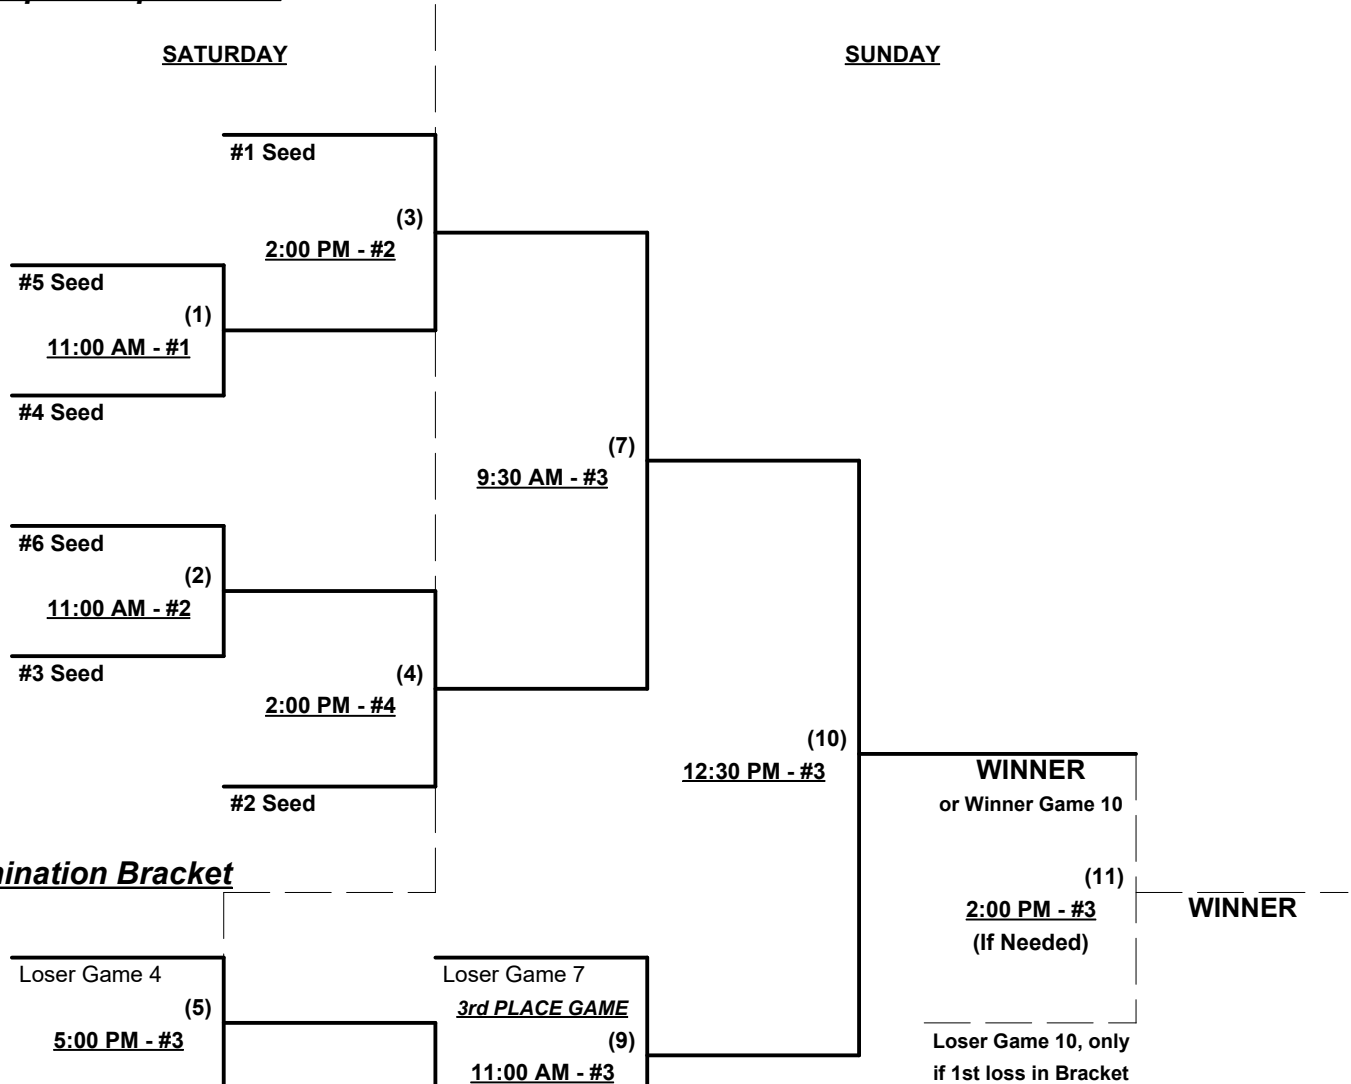

SSUSA's Winter World Championships 2022

Phoenix, Mesa & Glendale, Arizona

November 18 - 20, 2022

Rev. 11/10/2022

Women's 50/55+ Seniors Division • 8 Teams

<u>Win</u>	<u>Loss</u>			<u>Win</u>	<u>Loss</u>		
_____	_____	1	Cali Gold Ladies (CA)	_____	_____	5	Lady Aftermath 50 (TX)
_____	_____	2	El Paso Cougars (NM)	_____	_____	6	Sole Sisters (ID)
_____	_____	3	High Octane (IN)	_____	_____	7	Arizona Dream Team 55's
_____	_____	4	Hot-Flashers (TX)	_____	_____	8	NW Lady Legends (WA)

Friday • November 18, 2022 • Rose Mofford Softball Complex • Phoenix

Field address ► 9833 N. 25th Ave. - Phoenix, AZ 85021

Time	#	Runs	Team Name	Field	#	Runs	Team Name
2:00 PM	5	_____	Lady Aftermath 50 (TX)	3	6	_____	Sole Sisters (ID)
2:00 PM	8	_____	NW Lady Legends (WA)	4	1	_____ ¶	Cali Gold Ladies (CA)
3:30 PM	1	_____ ¶	Cali Gold Ladies (CA)	1	7	_____	Arizona Dream Team 55's
3:30 PM	4	_____	Hot-Flashers (TX)	2	2	_____	El Paso Cougars (NM)
3:30 PM	3	_____	High Octane (IN)	3	5	_____	Lady Aftermath 50 (TX)
3:30 PM	6	_____ ¥	Sole Sisters (ID)	4	8	_____	NW Lady Legends (WA)
5:00 PM	7	_____	Arizona Dream Team 55's	1	4	_____ ¥	Hot-Flashers (TX)
5:00 PM	2	_____	El Paso Cougars (NM)	2	3	_____	High Octane (IN)

Saturday • November 19, 2022 • Rose Mofford Softball Complex • Phoenix

Time	#	Runs	Team Name	Field	#	Runs	Team Name
8:00 AM	7	_____	Arizona Dream Team 55's	1	3	_____ ¥	High Octane (IN)
8:00 AM	2	_____ ¥	El Paso Cougars (NM)	2	8	_____	NW Lady Legends (WA)
8:00 AM	4	_____	Hot-Flashers (TX)	3	6	_____	Sole Sisters (ID)
8:00 AM	1	_____ §	Cali Gold Ladies (CA)	4	5	_____	Lady Aftermath 50 (TX)

- § Team #1 GIVES 5-Run OR 11-Defensive-player equalizer and is HOME vs. Teams #2-6
- ¶ Team #1 GIVES 7-Run equalizer and is HOME vs. Teams #7-8
- ¥ Teams #2-6 GIVE 5-Run equalizer and are HOME vs. Teams #7-8

Seeding for 55W-Gold Double Elimination bracket commencing Saturday morning - See bracket for details

Format: Three (3) game Round Robin to seed 50W-Gold Double Elimination bracket

Teams #1-6 play Double Elimination bracket for 50W-Gold Championship

NOTE Team #1 must WIN bracket to earn 1st Place Awards and 2024 T.O.C. bid in 50W-Major

If Team #1 wins, Runner-up earns 1st Place Awards and 2024 T.O.C. bid in 50W-AAA

Teams #7-8 play Best 2 of 3 Series for Women's 55+ Senior Division

Home Runs - Open

NOTE SSUSA Official Rulebook §9.5 (Retrieving Home Run Balls) will be strictly enforced.

Pitch Count - Batters start with "1-1" count (WITH Courtesy Foul) per SSUSA Rulebook §6.2

Run Rules - Five (5) runs per ½ inning at bat (except open inning)

Mercy Rule - Fifteen (15) runs after five (5) innings (or 20 runs after 4 innings)

Time Limits - RR = 65 + open inn. • Bracket = 70 + open inn. • Championship game(s) = 80+ open inn.

Tie Breakers - Head to head (in full RR only), least runs allowed, run differential, coin toss

Schedule Subject to Change at Discretion of Tournament and Field Directors

SSUSA's Winter World Championships 2022

Phoenix, Mesa & Glendale, Arizona

November 18 - 19, 2022

Rev. 11/07/2022

Women's 50+ Seniors Gold Division • 6 Teams

Championship Bracket