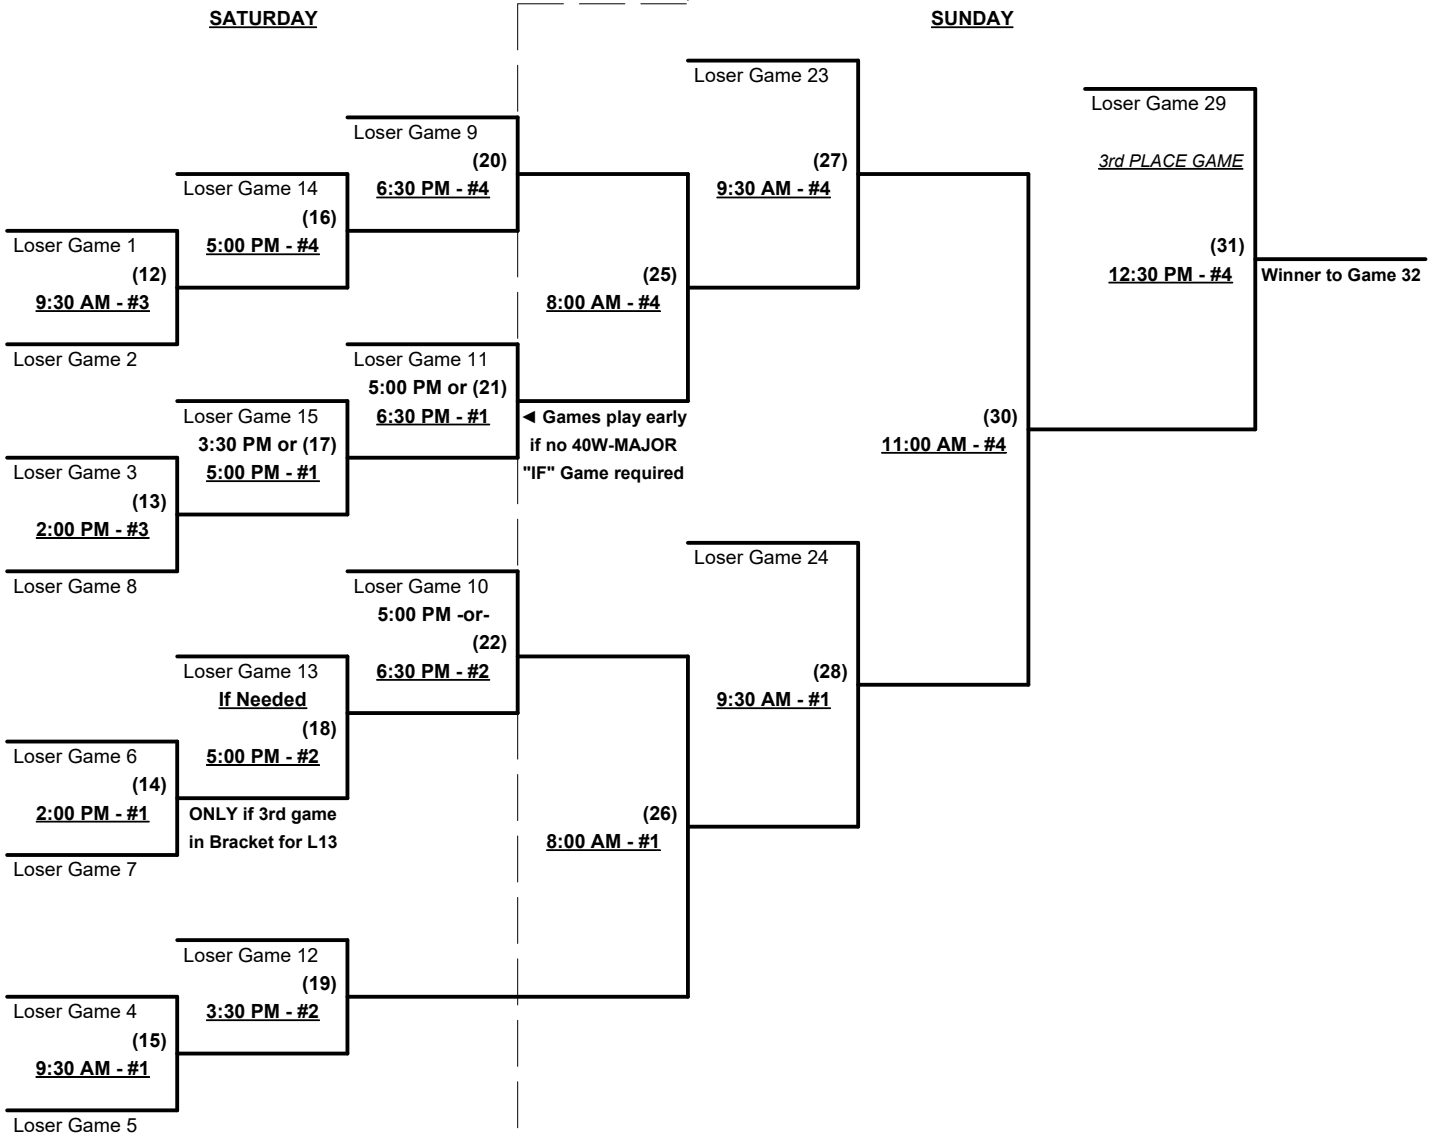

Elimination Bracket

Women's 40+ Masters Silver Division • 15 Teams

SSUSA's Winter World Championships 2022

Phoenix, Mesa & Glendale, Arizona

November 18 - 20, 2022

Rev. 11/10/2022

Women's 50/55+ Seniors Division • 8 Teams

<u>Win</u>	<u>Loss</u>			<u>Win</u>	<u>Loss</u>		
_____	_____	1	Cali Gold Ladies (CA)	_____	_____	5	Lady Aftermath 50 (TX)
_____	_____	2	El Paso Cougars (NM)	_____	_____	6	Sole Sisters (ID)
_____	_____	3	High Octane (IN)	_____	_____	7	Arizona Dream Team 55's
_____	_____	4	Hot-Flashers (TX)	_____	_____	8	NW Lady Legends (WA)

Friday • November 18, 2022 • Rose Mofford Softball Complex • Phoenix

Field address ► 9833 N. 25th Ave. - Phoenix, AZ 85021

Time	#	Runs	Team Name	Field	#	Runs	Team Name
2:00 PM	5	_____	Lady Aftermath 50 (TX)	3	6	_____	Sole Sisters (ID)
2:00 PM	8	_____	NW Lady Legends (WA)	4	1	_____ ¶	Cali Gold Ladies (CA)
3:30 PM	1	_____ ¶	Cali Gold Ladies (CA)	1	7	_____	Arizona Dream Team 55's
3:30 PM	4	_____	Hot-Flashers (TX)	2	2	_____	El Paso Cougars (NM)
3:30 PM	3	_____	High Octane (IN)	3	5	_____	Lady Aftermath 50 (TX)
3:30 PM	6	_____ ¥	Sole Sisters (ID)	4	8	_____	NW Lady Legends (WA)
5:00 PM	7	_____	Arizona Dream Team 55's	1	4	_____ ¥	Hot-Flashers (TX)
5:00 PM	2	_____	El Paso Cougars (NM)	2	3	_____	High Octane (IN)

Saturday • November 19, 2022 • Rose Mofford Softball Complex • Phoenix

Time	#	Runs	Team Name	Field	#	Runs	Team Name
8:00 AM	7	_____	Arizona Dream Team 55's	1	3	_____ ¥	High Octane (IN)
8:00 AM	2	_____ ¥	El Paso Cougars (NM)	2	8	_____	NW Lady Legends (WA)
8:00 AM	4	_____	Hot-Flashers (TX)	3	6	_____	Sole Sisters (ID)
8:00 AM	1	_____ §	Cali Gold Ladies (CA)	4	5	_____	Lady Aftermath 50 (TX)

- § Team #1 GIVES 5-Run OR 11-Defensive-player equalizer and is HOME vs. Teams #2-6
- ¶ Team #1 GIVES 7-Run equalizer and is HOME vs. Teams #7-8
- ¥ Teams #2-6 GIVE 5-Run equalizer and are HOME vs. Teams #7-8

Seeding for 55W-Gold Double Elimination bracket commencing Saturday morning - See bracket for details

Format: Three (3) game Round Robin to seed 50W-Gold Double Elimination bracket

Teams #1-6 play Double Elimination bracket for 50W-Gold Championship

NOTE Team #1 must WIN bracket to earn 1st Place Awards and 2024 T.O.C. bid in 50W-Major

If Team #1 wins, Runner-up earns 1st Place Awards and 2024 T.O.C. bid in 50W-AAA

Teams #7-8 play Best 2 of 3 Series for Women's 55+ Senior Division

Home Runs - Open

NOTE SSUSA Official Rulebook §9.5 (Retrieving Home Run Balls) will be strictly enforced.

Pitch Count - Batters start with "1-1" count (WITH Courtesy Foul) per SSUSA Rulebook §6.2

Run Rules - Five (5) runs per ½ inning at bat (except open inning)

Mercy Rule - Fifteen (15) runs after five (5) innings (or 20 runs after 4 innings)

Time Limits - RR = 65 + open inn. • Bracket = 70 + open inn. • Championship game(s) = 80+ open inn.

Tie Breakers - Head to head (in full RR only), least runs allowed, run differential, coin toss

Schedule Subject to Change at Discretion of Tournament and Field Directors