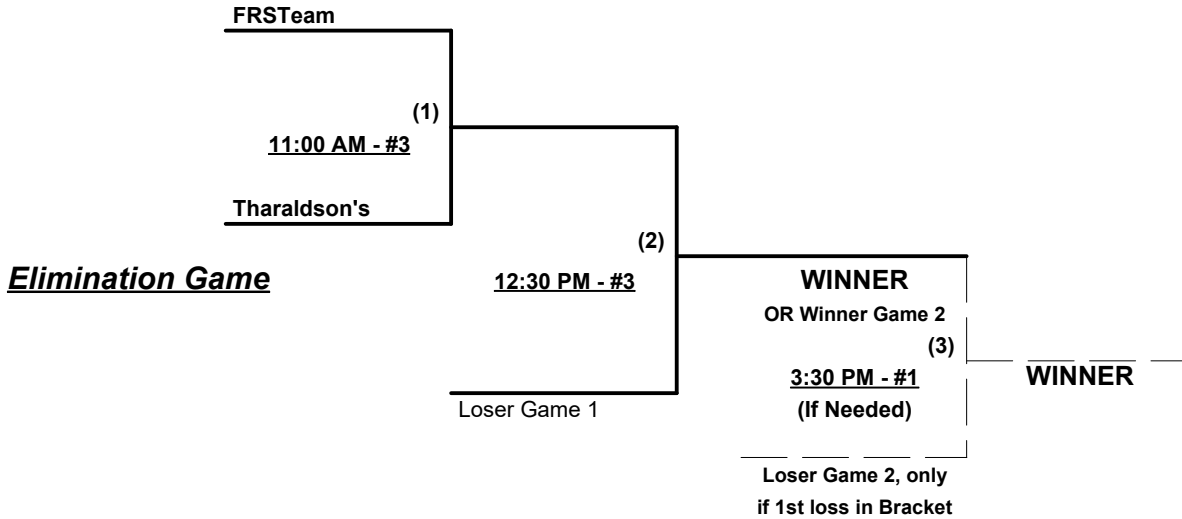

SSUSA's Winter World Championships 2022
Phoenix, Mesa & Glendale, Arizona
November 18 - 20, 2022

Rev. 11/07/2022

Women's 40+ Masters Major Division • 2 Teams

Championship Bracket

ALL GAMES ON SATURDAY