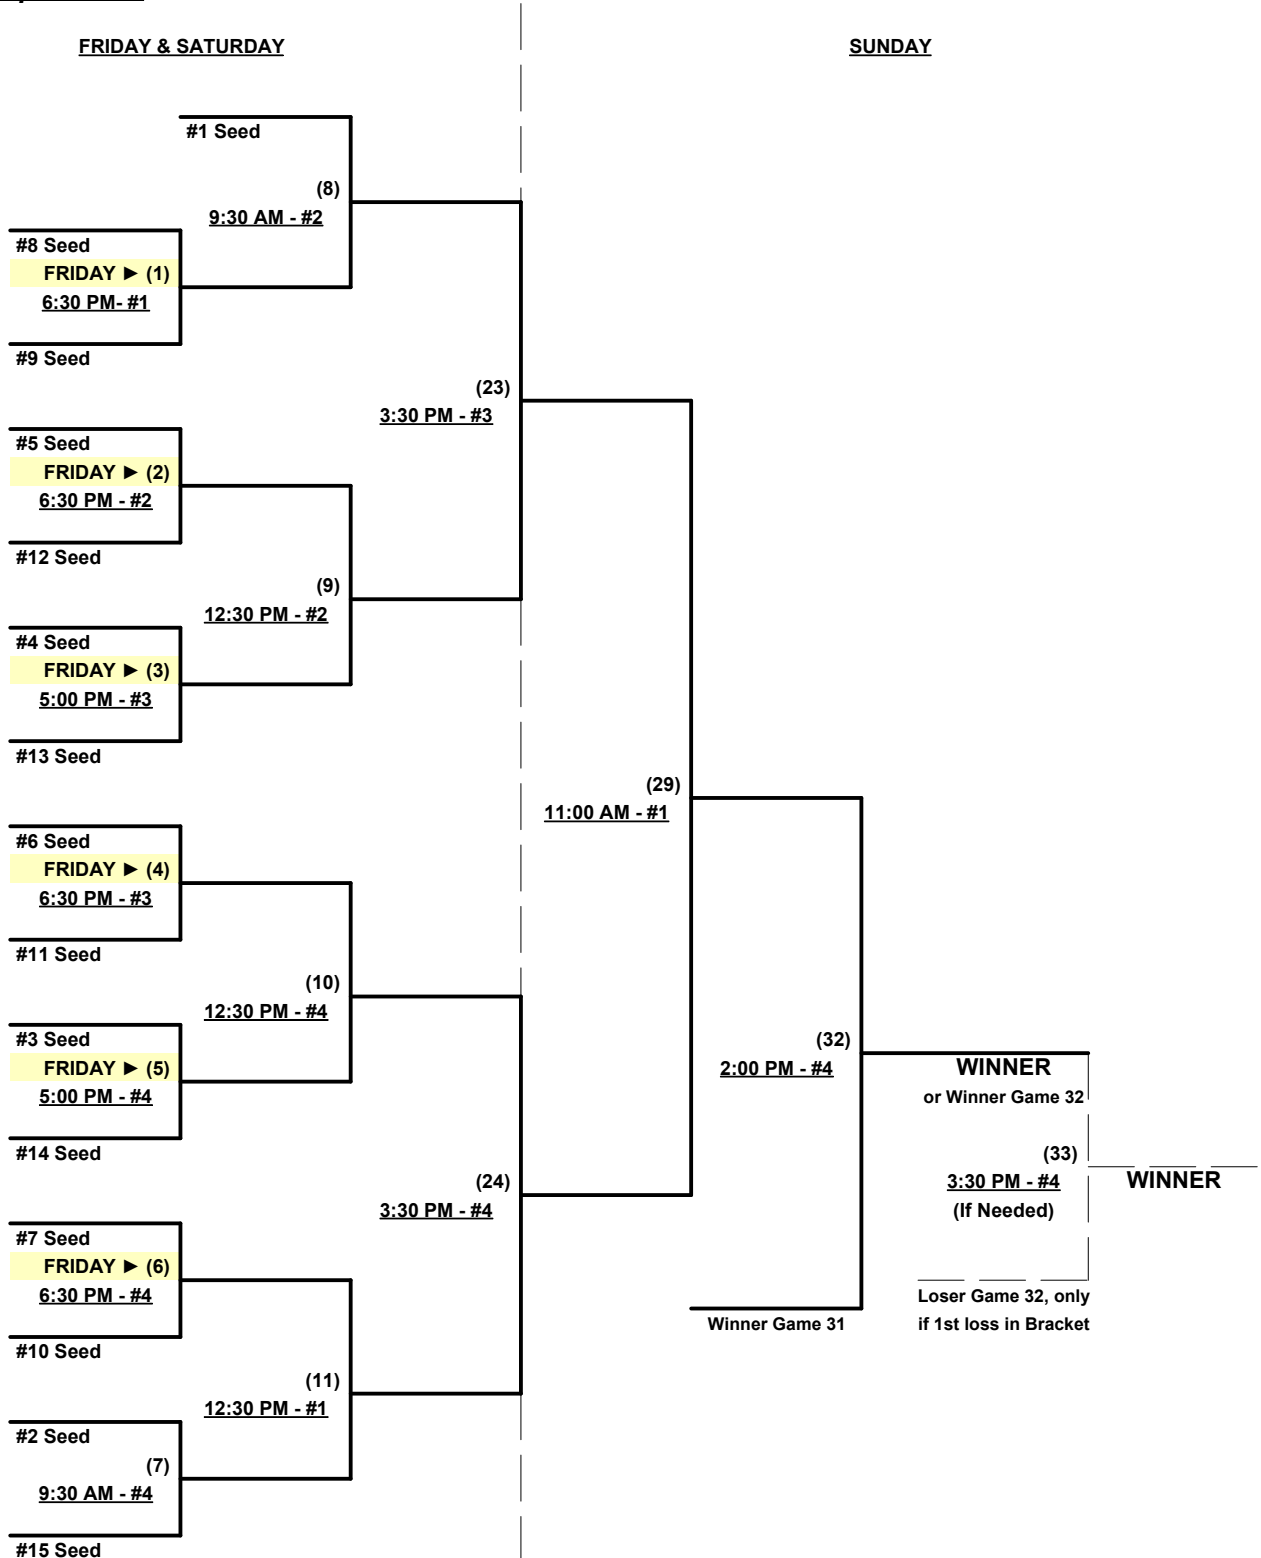

SSUSA's Winter World Championships 2022

Phoenix, Mesa & Glendale, Arizona

November 18 - 20, 2022

Rev. 11/07/2022

Women's 40+ Masters Silver Division • 15 Teams

Championship Bracket