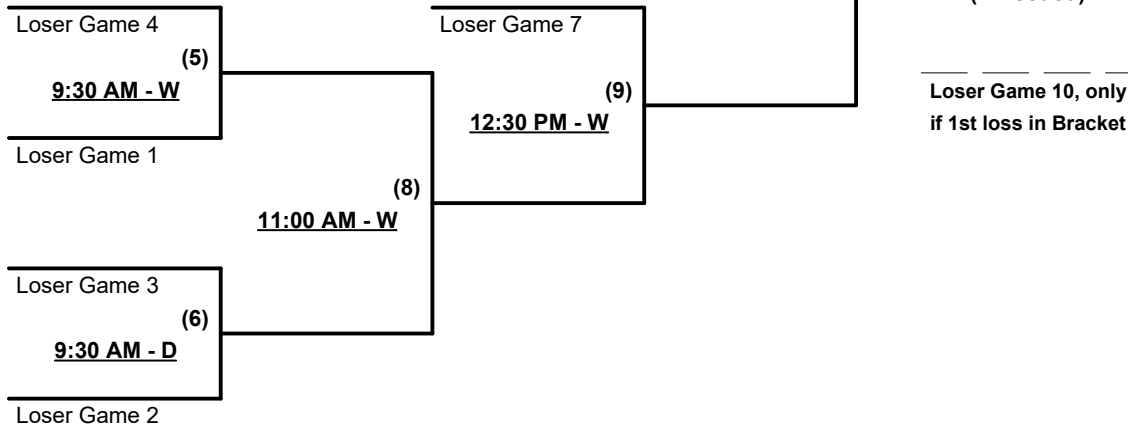

Senior Softball World Championships 2022
Las Vegas and Henderson, Nevada
October 1 - 2, 2022

Rev. 09/14/2022

International Coed Division • 6 Teams

Championship Bracket

SATURDAY (SHADOW ROCK) • SUNDAY (BIG LEAGUE DREAMS)

B.L.D. FIELDS ▶

D = DODGER
W = WRIGLEY

Elimination Bracket