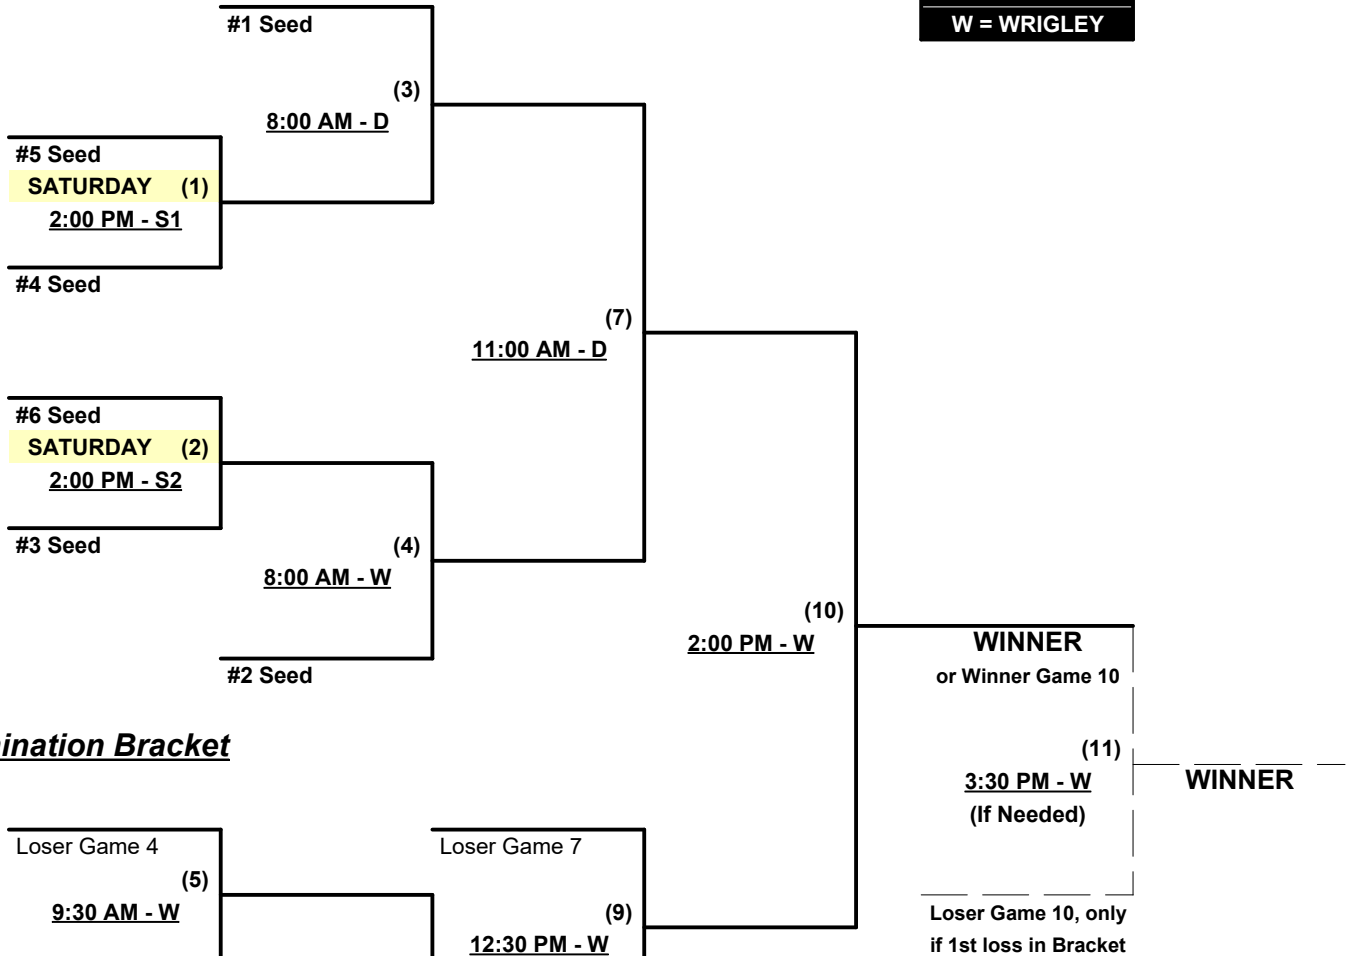

Senior Softball World Championships 2022
Las Vegas and Henderson, Nevada
October 1 - 2, 2022

Rev. 09/14/2022

International Coed Division • 6 Teams

Championship Bracket

SATURDAY (SHADOW ROCK) • SUNDAY (BIG LEAGUE DREAMS)

B.L.D. FIELDS ▶

D = DODGER
W = WRIGLEY

Elimination Bracket