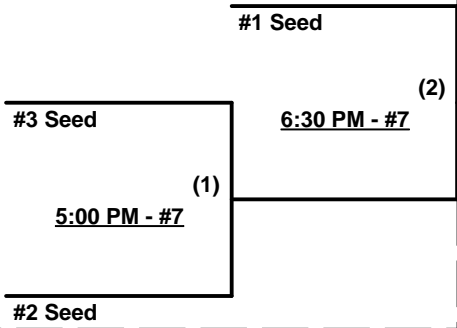

Seeding for Championship Double Elimination brackets commencing Saturday evening • See brackets

Format: Two (2) Game Round Robin to seed 40-Major+ Division Three-Game-Guarantee Bracket
 Teams #1-3 play Double Elimination bracket for 40-Major Championship • INTERNAL SEEDING
 Teams #4-8 play Double Elimination bracket for 40/50-Gold Championship

Schedule Subject to Change at Discretion of Tournament and Field Directors

SSUSA's Southern California Championships 2021
Hemet and Menifee, California
June 25 - 27, 2021

Rev. 06/12/2021

Women's 40+ Masters Major Division • 3 Teams

Championship Bracket

SATURDAY

SUNDAY

WINNER

Elimination Bracket

SSUSA's Southern California Championships 2021
Hemet and Menifee, California
June 25 - 27, 2021

Rev. 06/12/2021

Women's 40/50+ Gold Division • 5 Teams

Championship Bracket

Elimination Bracket