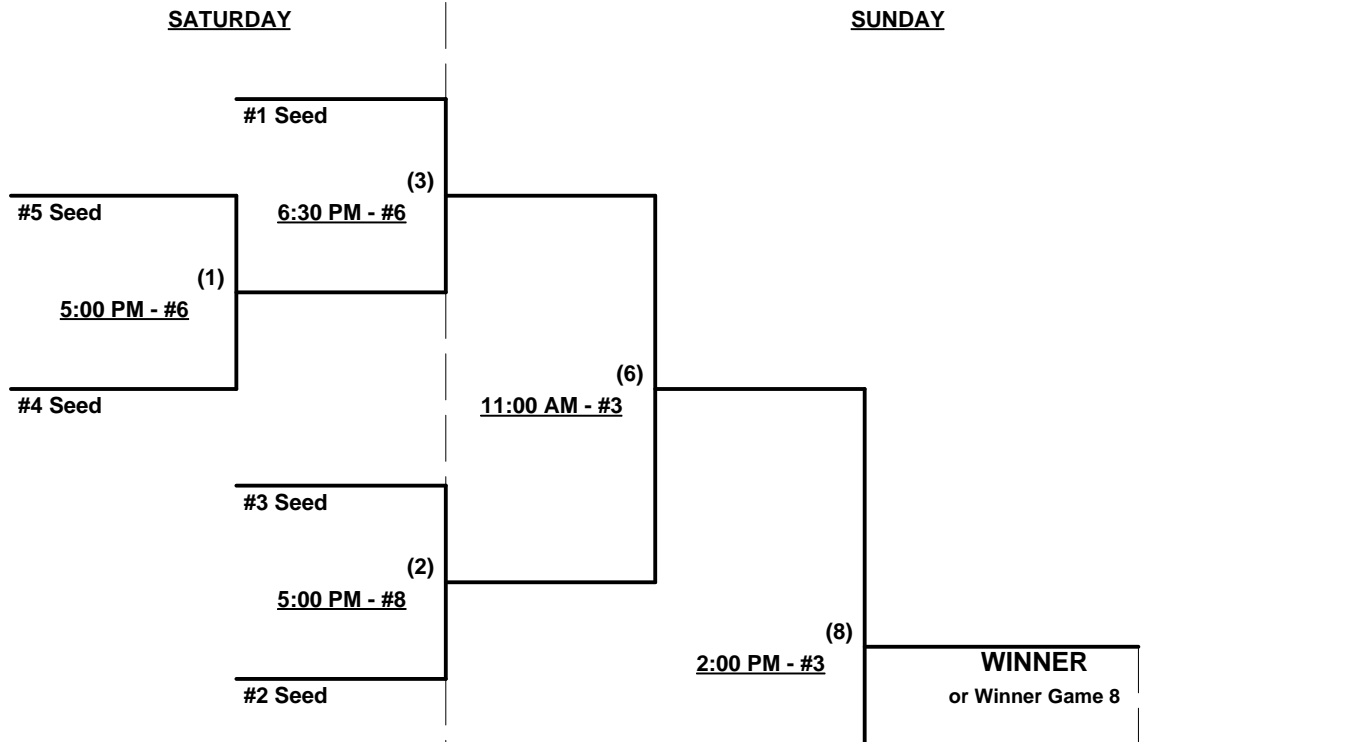

Seeding for Championship Double Elimination brackets commencing Saturday evening • See brackets

Format: Two (2) Game Round Robin to seed 40-Major+ Division Three-Game-Guarantee Bracket
 Teams #1-3 play Double Elimination bracket for 40-Major Championship • INTERNAL SEEDING
 Teams #4-8 play Double Elimination bracket for 40/50-Gold Championship

Championship Bracket

SATURDAY

SUNDAY

WINNER

Elimination Bracket

SSUSA's Southern California Championships 2021
Hemet and Menifee, California
June 25 - 27, 2021

Rev. 06/12/2021

Women's 40/50+ Gold Division • 5 Teams

Championship Bracket

Elimination Bracket