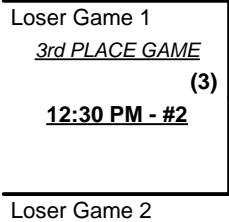

Championship Bracket

SATURDAY

SUNDAY

WINNER

Elimination Bracket

SSUSA's Southern California Championships 2021
Hemet and Menifee, California
June 25 - 27, 2021

Rev. 06/12/2021

Women's 40/50+ Gold Division • 5 Teams

Championship Bracket

Elimination Bracket