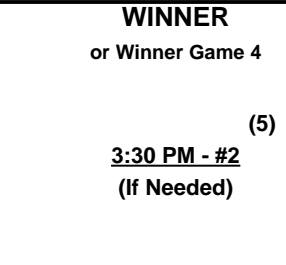

SSUSA's Southern California Championships 2021
Hemet and Menifee, California
June 25 - 27, 2021

Rev. 06/12/2021

Women's 40+ Masters Major Division • 3 Teams

Championship Bracket

SATURDAY

SUNDAY

WINNER

Elimination Bracket