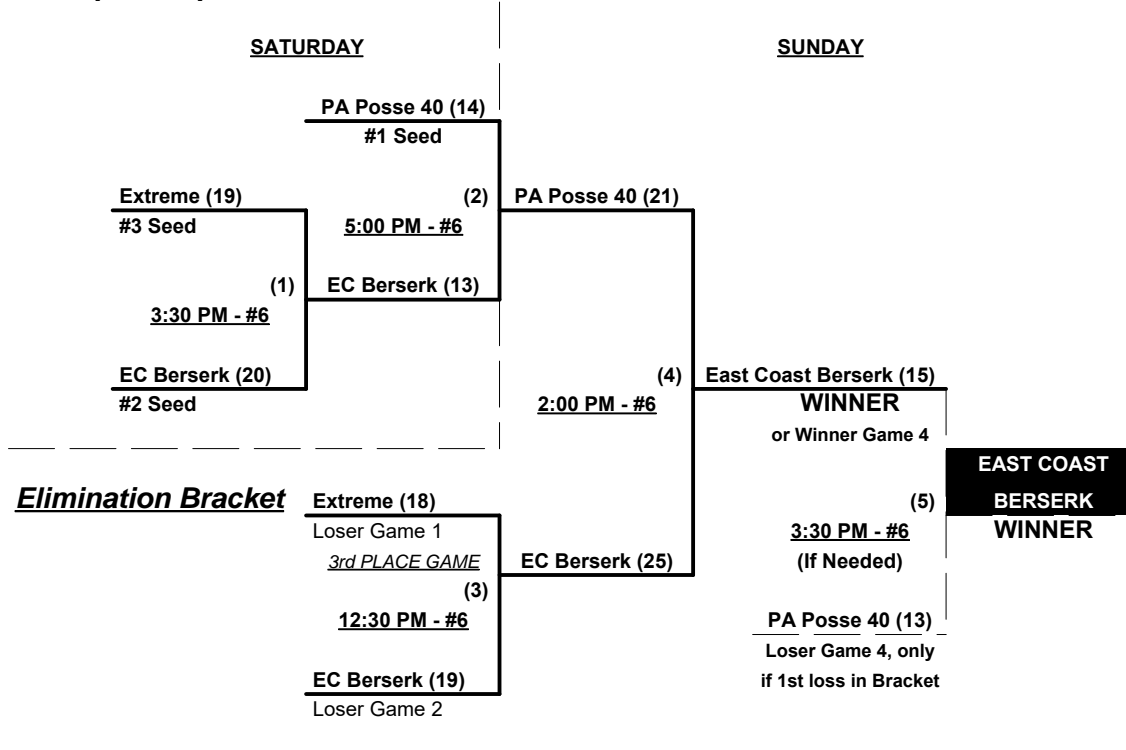

SSUSA's Eastern National Championships 2017

Cary, North Carolina

August 4 - 6, 2017

Rev. 07/27/2017

Men's 40+ Masters Major Division • 3 Teams

Championship Bracket