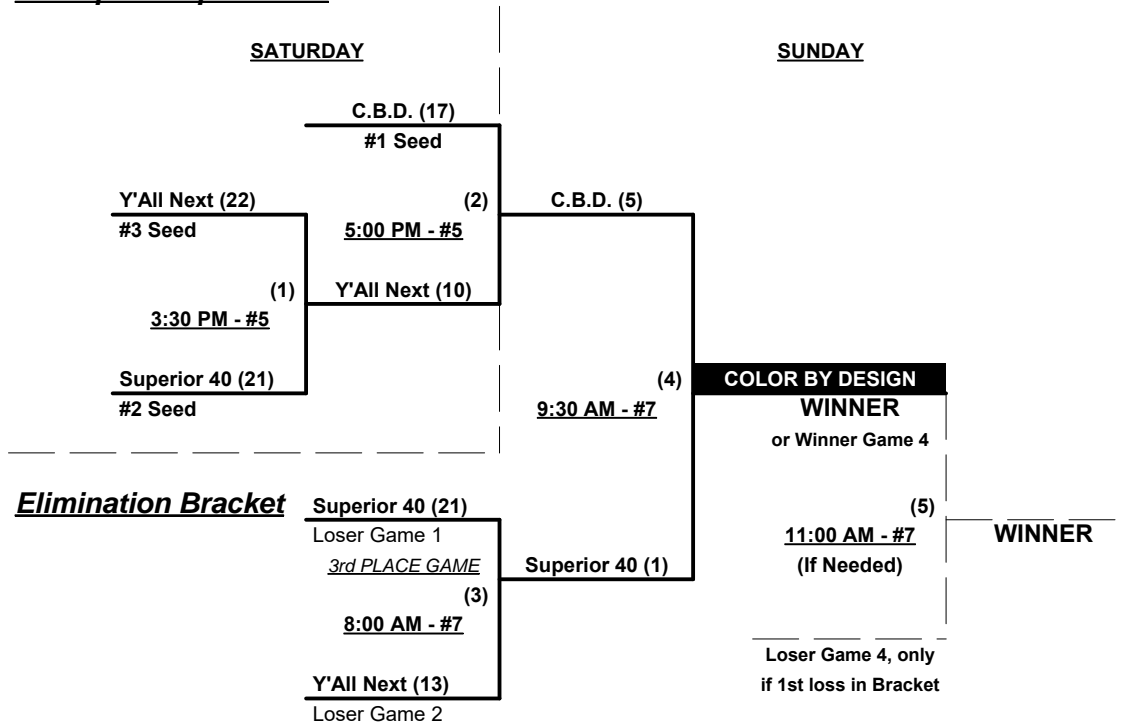

Men's 40+ Masters AAA Division • 3 Teams

Championship Bracket