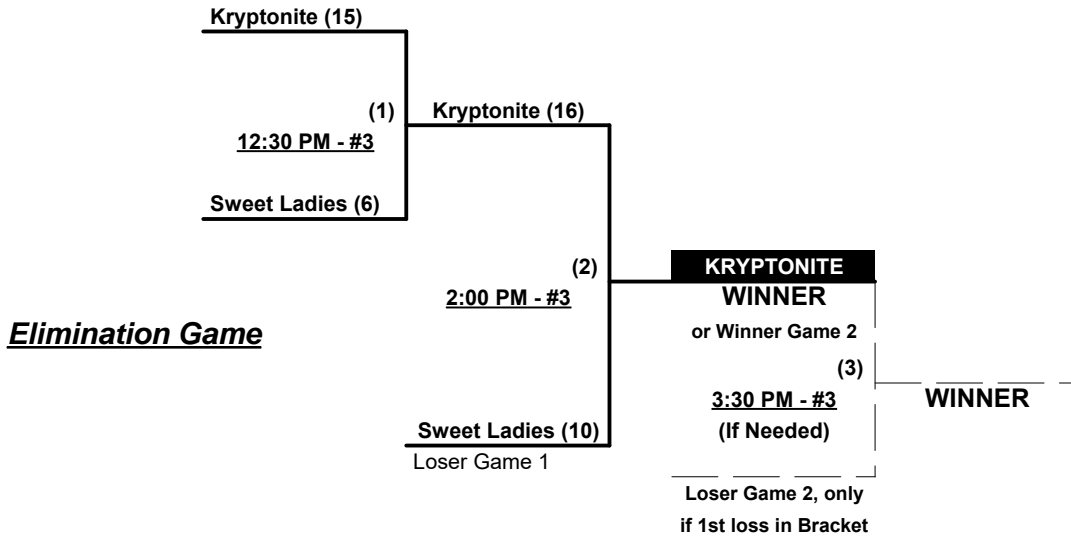

Tie Breakers - Head to head (in full RR only), least runs allowed, run differential, coin toss

Schedule Subject to Change at Discretion of Tournament and Field Directors

SSUSA's Eastern National Championships 2017

Rev. 07/27/2017

Women's 40+ Masters Major Division • 2 Teams

Championship Bracket

ALL GAMES ON SUNDAY

Women's 40/50+ Gold Division • 3 Teams

Championship Bracket

ALL GAMES ON SUNDAY