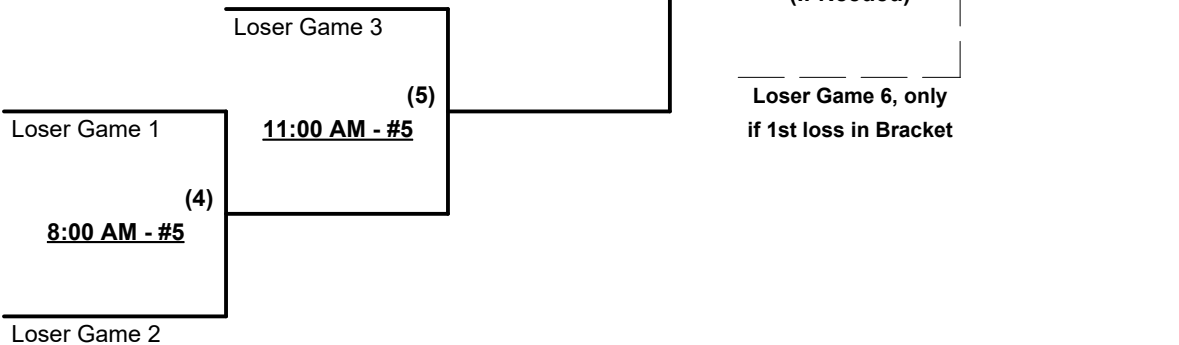

SSUSA's Southern California Championships

Perris & Hemet, California

July 9 - 10, 2016

Rev. 06/29/2016

Women's 40+ Masters Major Division • 4 Teams

Championship Bracket

SATURDAY

SUNDAY

ALL BRACKET GAMES AT DIAMOND VALLEY LAKE

Elimination Bracket