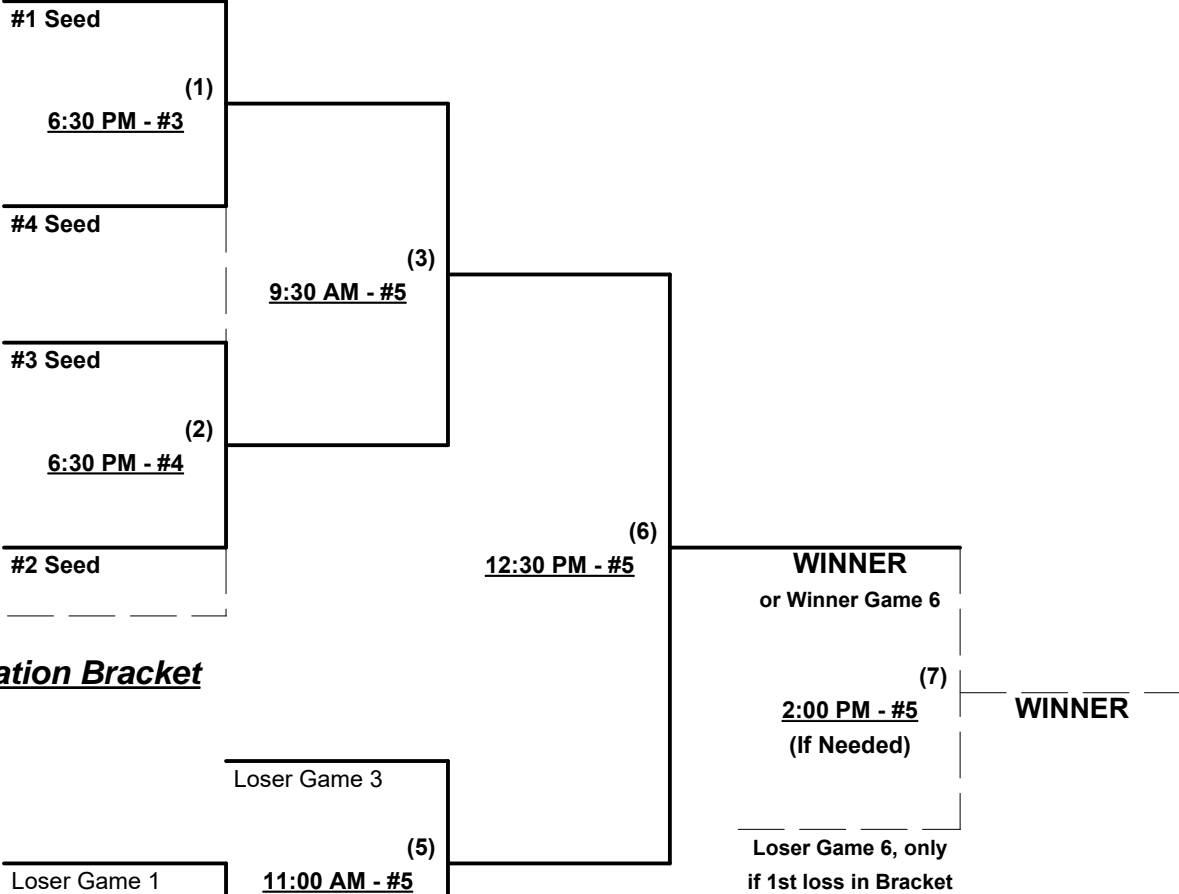

Seeding for 40-Masters Major Double Elimination bracket commencing Saturday evening • See bracket

Format: Full (3-game) Round Robin to seed 40-Masters Major Double Elimination bracket

Home Runs - Major = 6 per team per game, Outs

Tie Breakers - Head to head (in full RR only), least runs allowed, run differential, coin toss

Schedule Subject to Change at Discretion of Tournament and Field Directors

SSUSA's Southern California Championships

Perris & Hemet, California

July 9 - 10, 2016

Rev. 06/29/2016

Women's 40+ Masters Major Division • 4 Teams

Championship Bracket

SATURDAY

SUNDAY

ALL BRACKET GAMES AT DIAMOND VALLEY LAKE