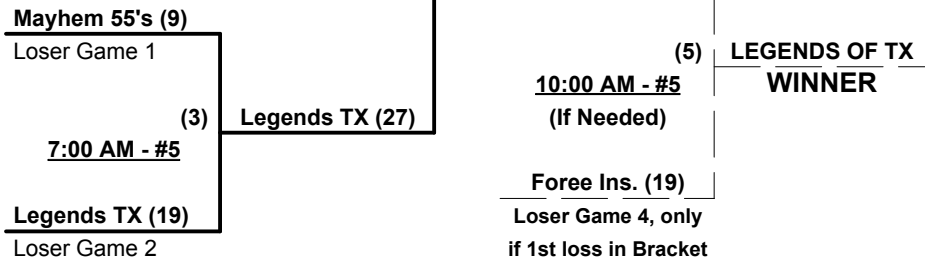

Elimination Bracket