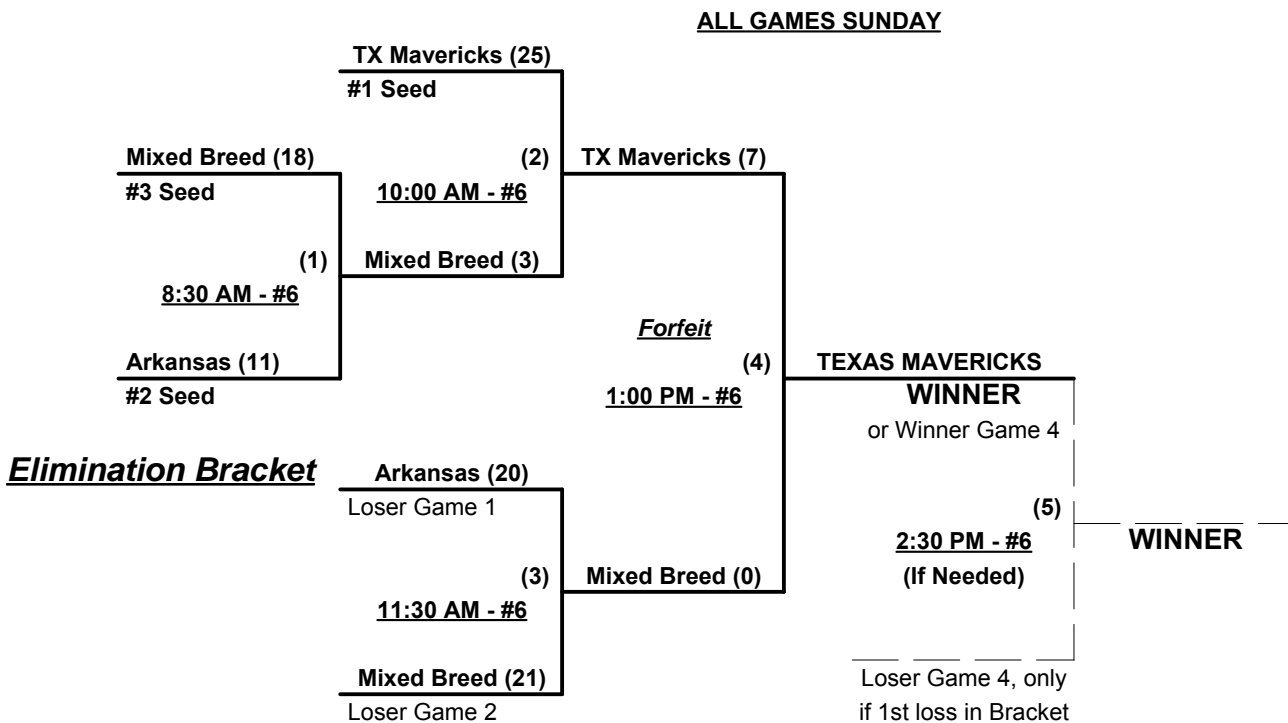

Championship Bracket

Men's 50+ Major Division • 3 Teams

Championship Bracket

SSUSA's Texas State Championships 2015

Houston, Texas

June 27 - 28, 2015

Rev. 07/19/2015

Men's 50+ AAA Division • 6 Teams