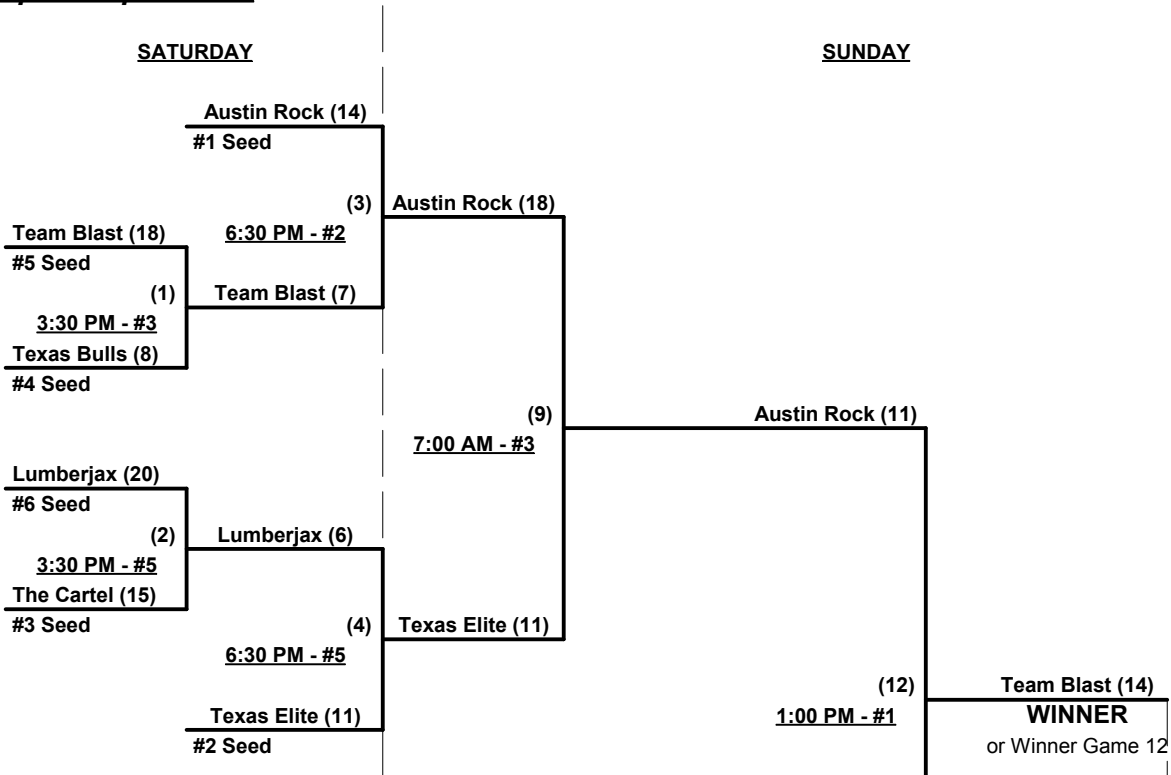

SSUSA's Texas State Championships 2015

Houston, Texas

June 27 - 28, 2015

Rev. 07/19/2015

Men's 50+ AAA Division • 6 Teams

Championship Bracket