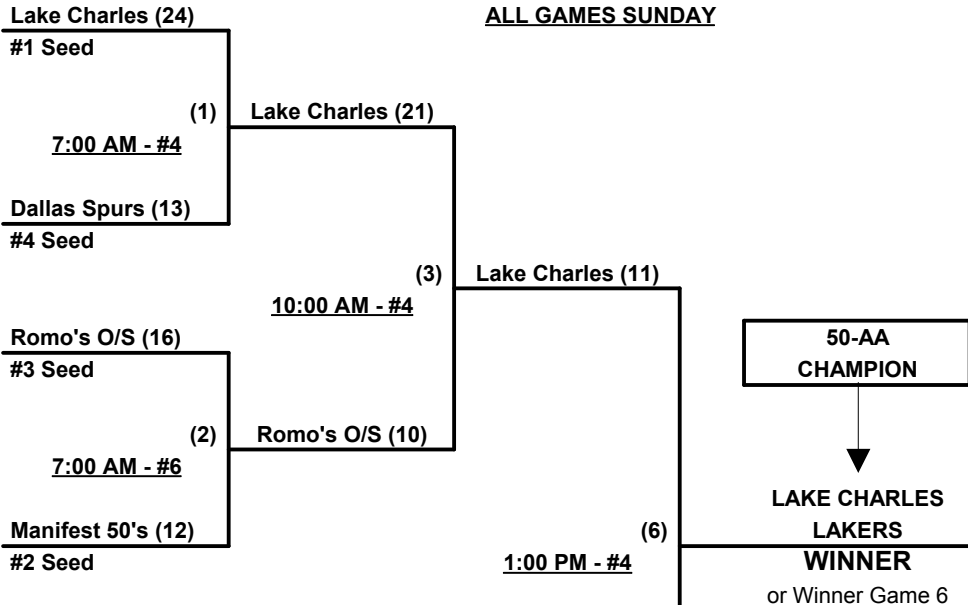

SSUSA's Texas State Championships 2015
Houston, Texas
June 27 - 28, 2015

Rev. 07/19/2015

Men's 50/55+ AA Division • 4 Teams

Championship Bracket