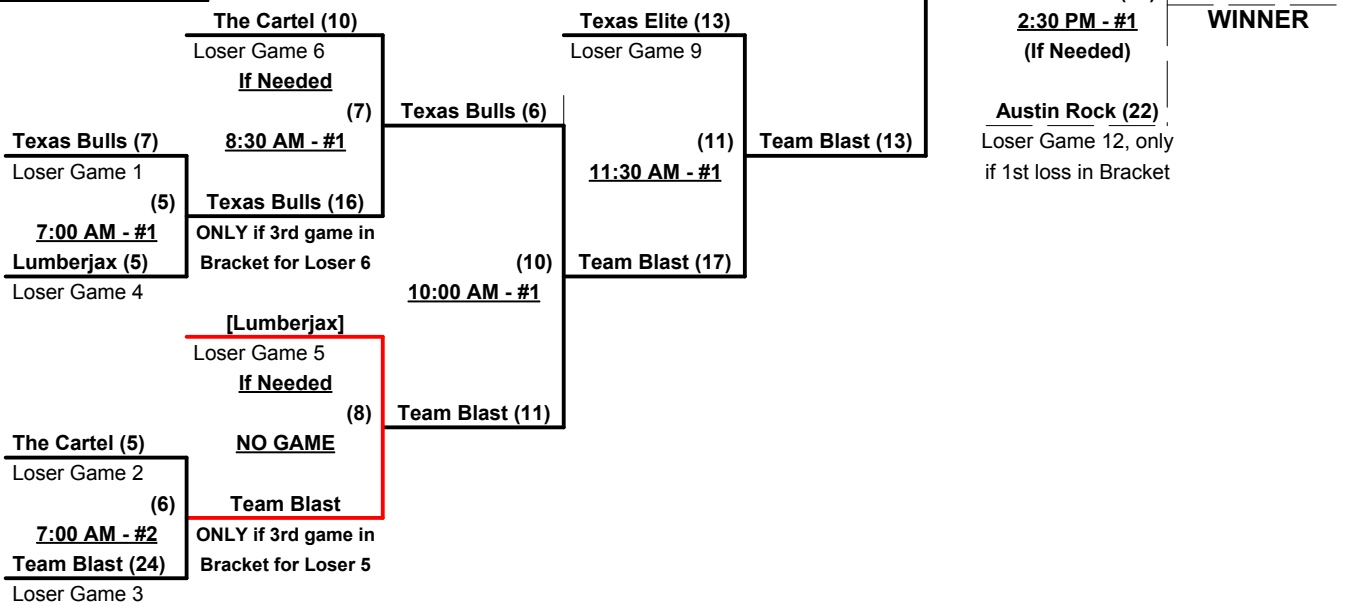

Elimination Bracket