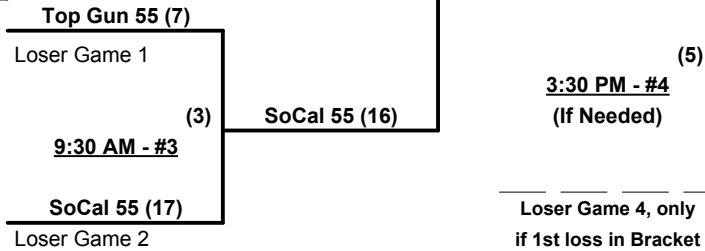

August 22 - 23, 2015

Rev. 08/26/2015

Men's 55+ Major Division • 3 Teams

Championship Bracket

SATURDAY

SUNDAY

Elimination Bracket

Men's 60+ Platinum Division • 3 Teams