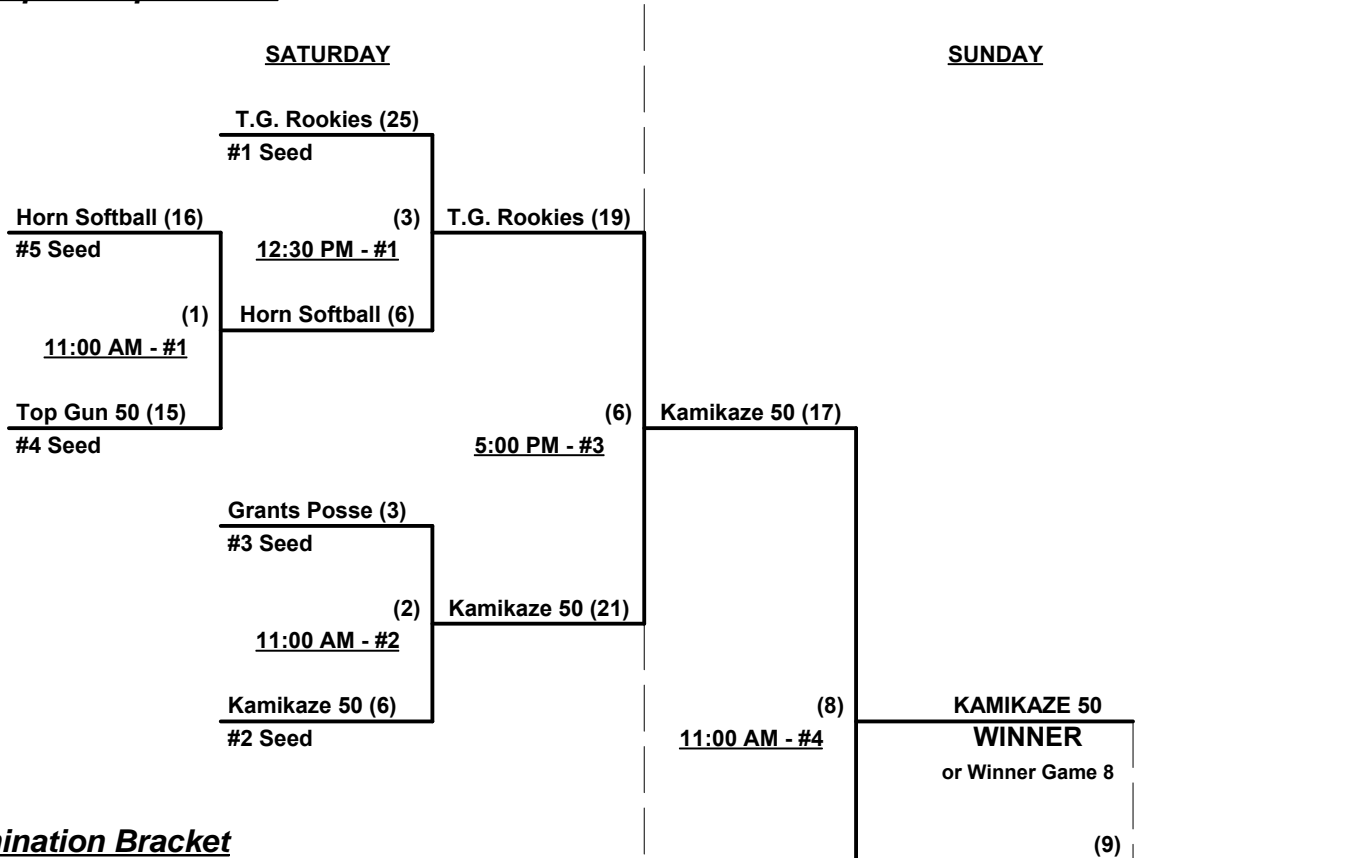

Top Gun's Summer Classic 2015

San Clemente, California

August 21 - 23, 2015

Rev. 08/26/2015

Men's 50+ AAA Division • 5 Teams

Championship Bracket