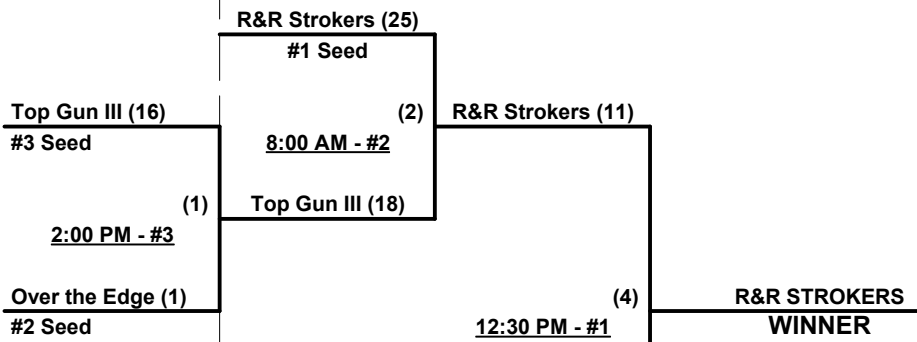

Men's 60+ Platinum Division • 3 Teams

Championship Bracket

SATURDAY

SUNDAY