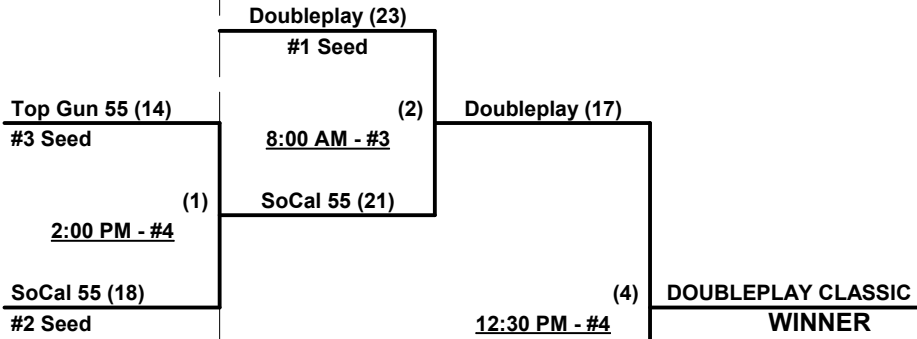

August 22 - 23, 2015

Rev. 08/26/2015

Men's 55+ Major Division • 3 Teams

Championship Bracket

SATURDAY

SUNDAY

Elimination Bracket

Men's 60+ Platinum Division • 3 Teams