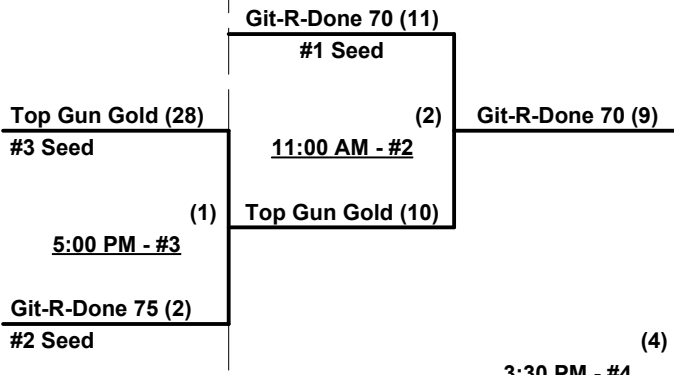

Championship Bracket

WEDNESDAY

THURSDAY

WINNER

Elimination Bracket

§ Top Gun 70-Gold plays "Exhibition • Cannot win bracket"