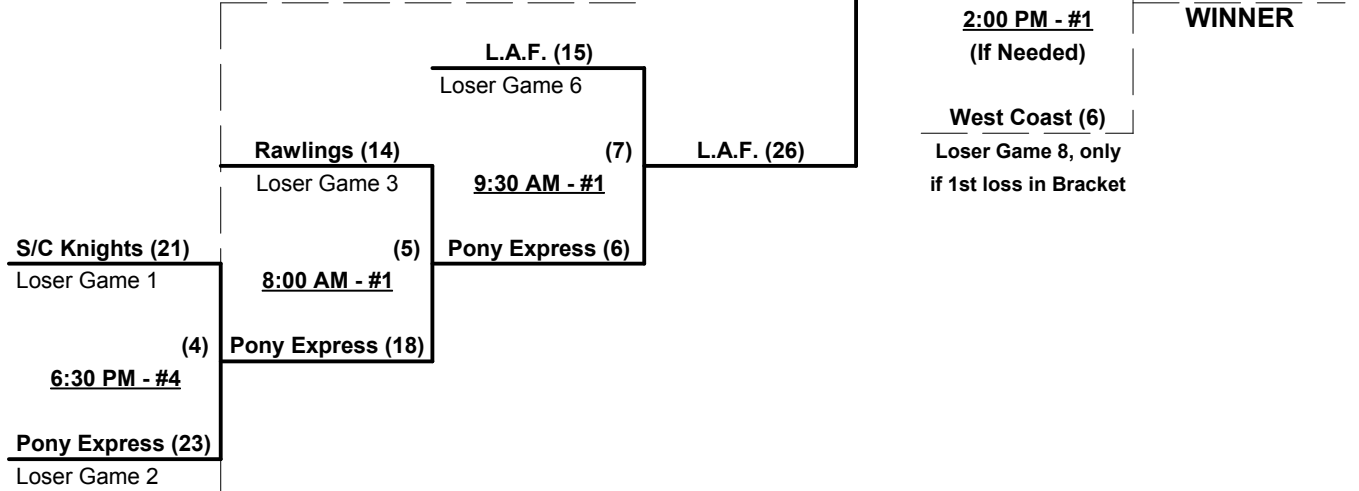

August 21 - 23, 2015

Rev. 08/26/2015

Men's 50+ Major Division • 5 Teams

Championship Bracket

Elimination Bracket

Top Gun's Summer Classic 2015

San Clemente, California

August 21 - 23, 2015