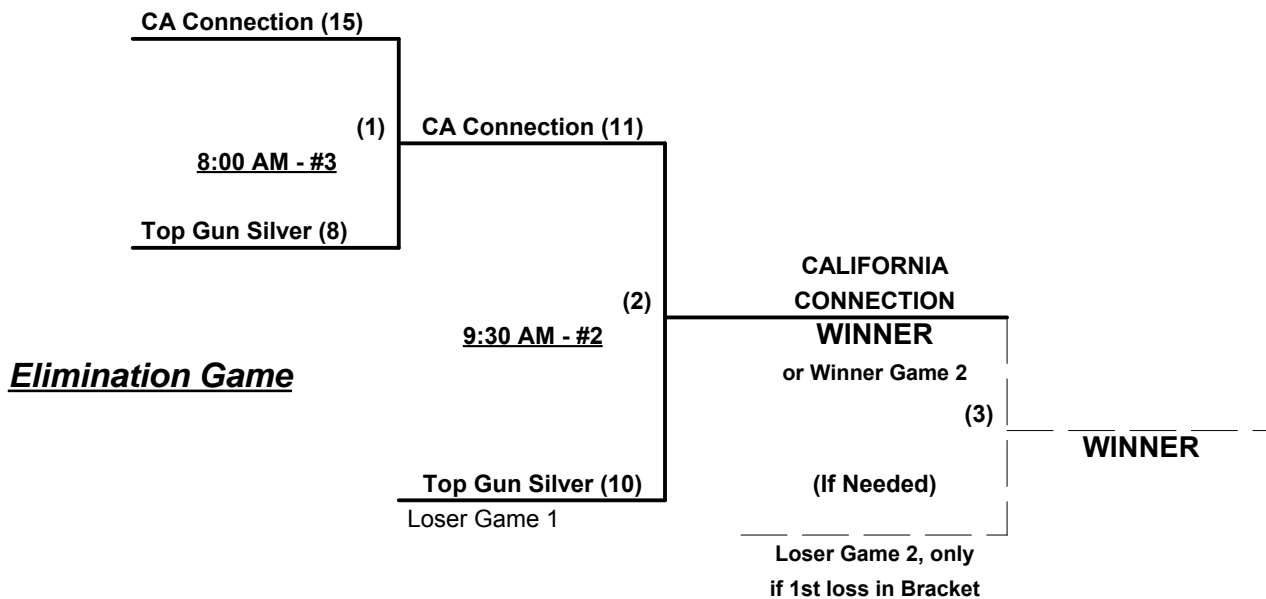

Men's 75+ Major Division • 2 Teams

Championship Bracket