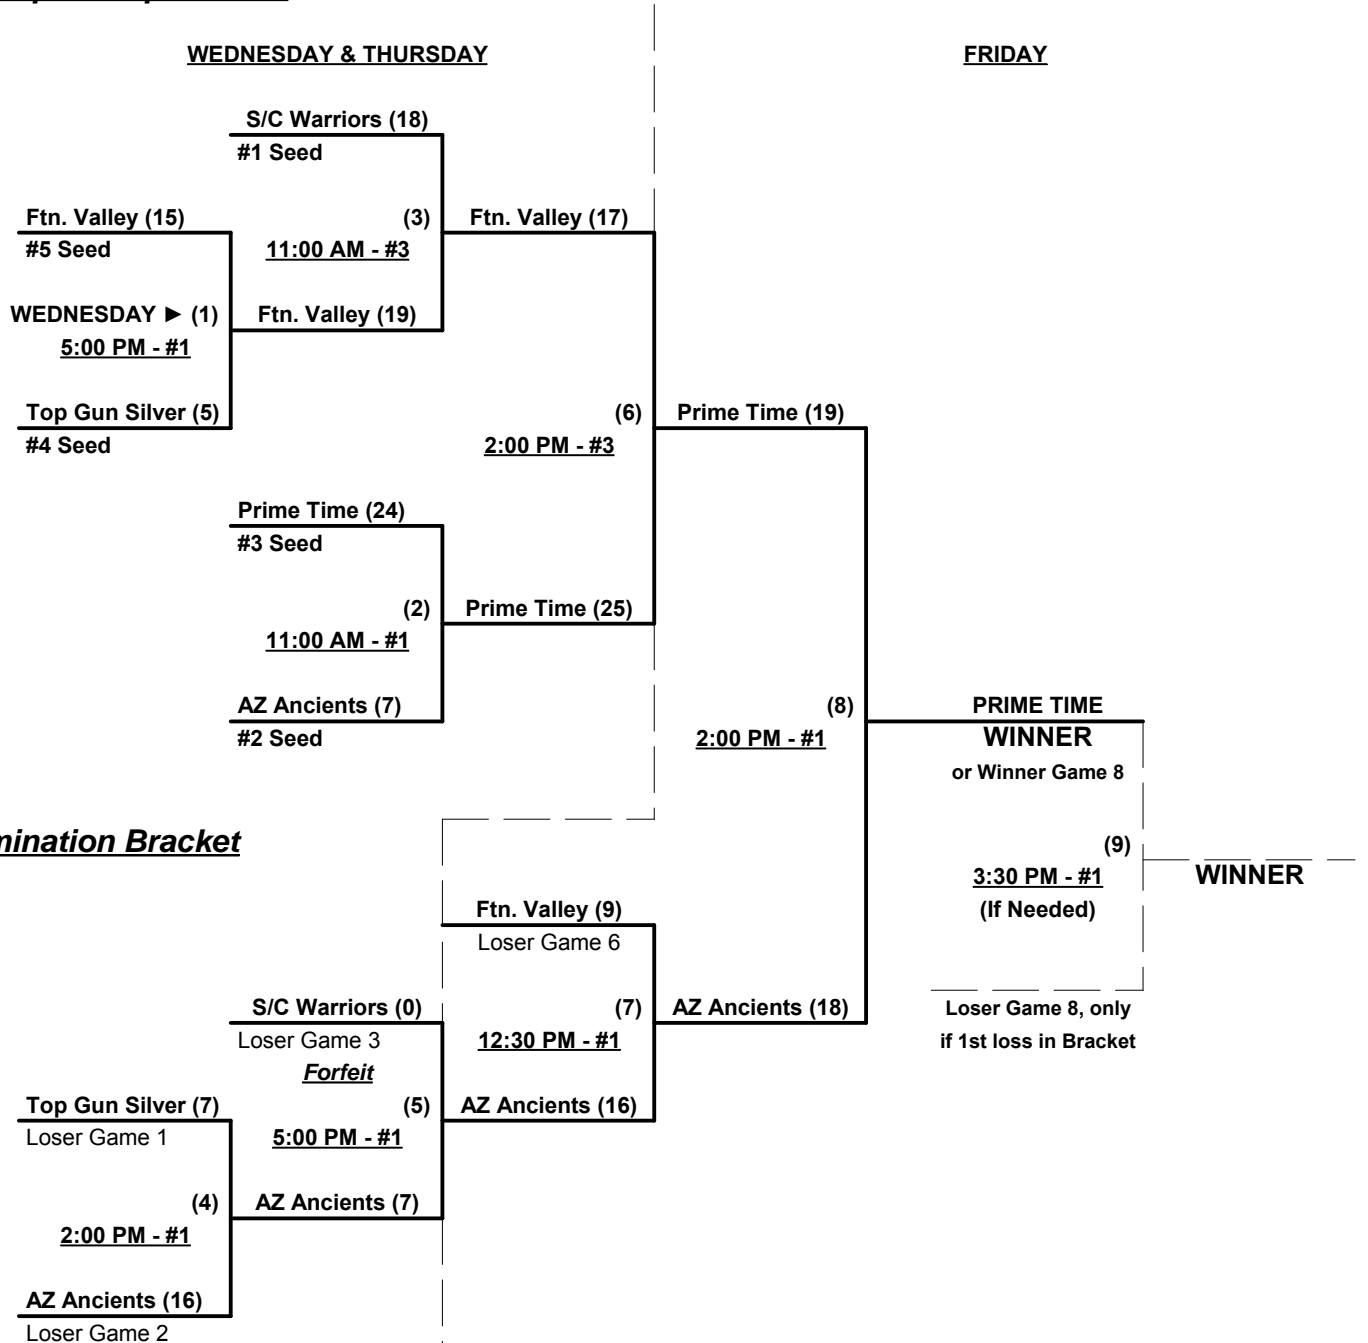

Top Gun's Summer Classic 2015

San Clemente, California

August 19 - 21, 2015

Rev. 08/26/2015

Men's 65+ AAA Division • 5 Teams

Championship Bracket

Top Gun's Summer Classic 2015

San Clemente, California

August 19 - 21, 2015

Rev. 08/26/2015

Men's 65/70+ Silver Division • 6 Teams

<u>Win</u>	<u>Loss</u>		<u>Win</u>	<u>Loss</u>	
2	0	1 Franklin Loan Ctr. 65 (CA)	0	2	4 Sons of Pitches (CA)
2	0	2 Git-R-Done 65 (CA)	1	1	5 SoCal Crush (CA)
0	2	3 Ash Rob (CA)	1	1	6 Top Gun 70 (CA)

Wednesday • August 19, 2015 • Richard T. Steed Park • San Clemente

Time	#	Runs	Team Name	Field	#	Runs	Team Name
2:00 PM	3	9	Ash Rob (CA)	2	6	18	Top Gun 70 (CA)
3:30 PM	2	19	Git-R-Done 65 (CA)	1	3	5	Ash Rob (CA)
3:30 PM	6	8	Top Gun 70 (CA)	2	5	10	SoCal Crush (CA)
3:30 PM	1	14	Franklin Loan Ctr. 65 (CA)	4	4	11	Sons of Pitches (CA)
5:00 PM	5	2	SoCal Crush (CA)	2	1	12	Franklin Loan Ctr. 65 (CA)
5:00 PM	4	24	Sons of Pitches (CA)	4	2	25	Git-R-Done 65 (CA)

Seeding for 65/70-Silver Double Elimination bracket beginning Thursday morning • See bracket for details

Format: Two (2) game Round Robin to seed 65/70-Silver Double Elimination bracket

Home Runs - Home Run rule of LOWER rated team in game

AAA = 3 per team per game, Outs   AA = 1 per team per game, Outs

NOTE SSUSA Official Rulebook §9.5 (Retrieving Home Run Balls) will be strictly enforced.

Run Rules - 5 runs per ½ inning at bat (except open inning)

Time Limits - RR = 65 + open inn. • Bracket = 70 + open inn. • Championship game(s) = 7 innings full

Tie Breakers - Head to head (in full RR only), least runs allowed, run differential, coin toss

Schedule Subject to Change at Discretion of Tournament and Field Directors