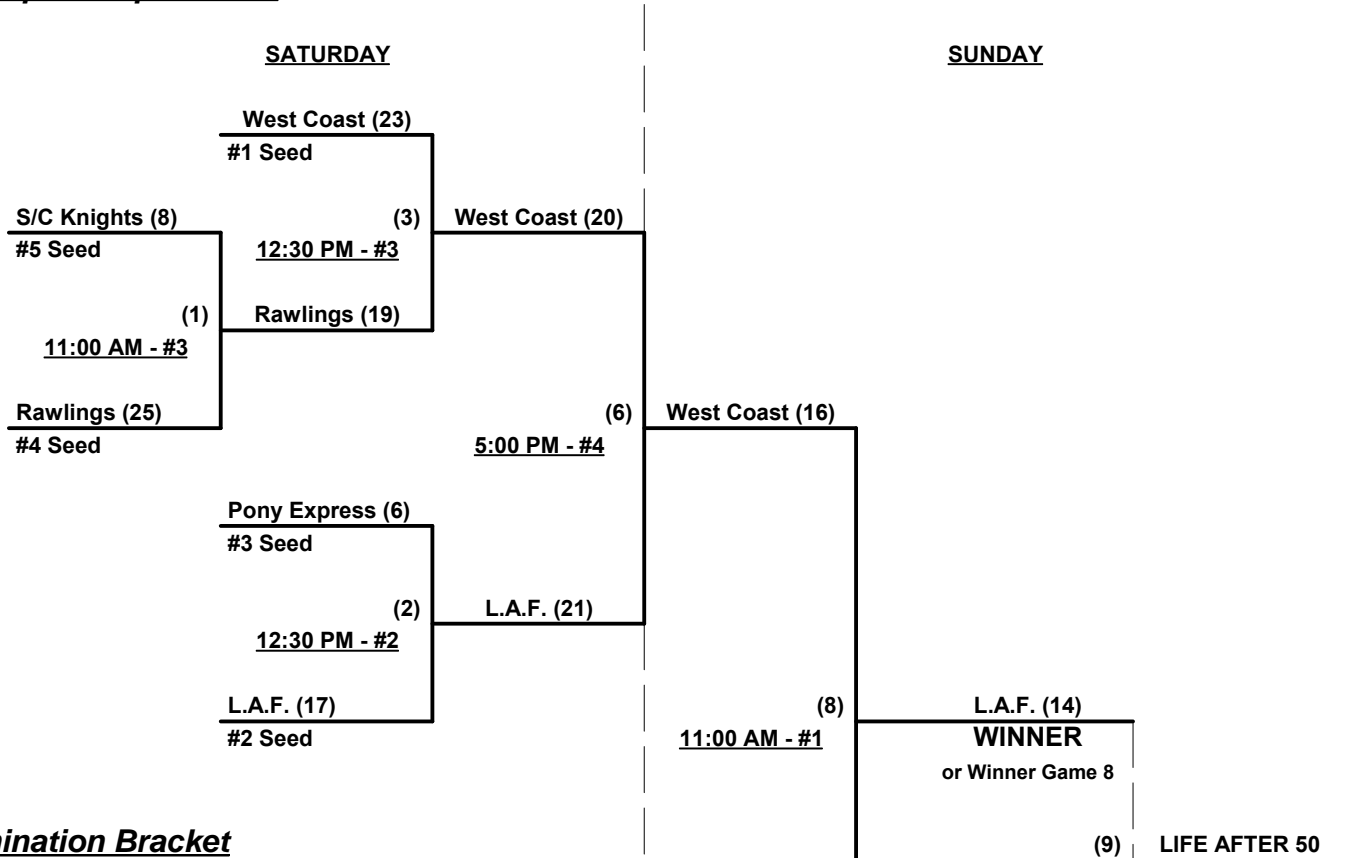

Top Gun's Summer Classic 2015

San Clemente, California

August 21 - 23, 2015

Rev. 08/26/2015

Men's 50+ Major Division • 5 Teams

Championship Bracket