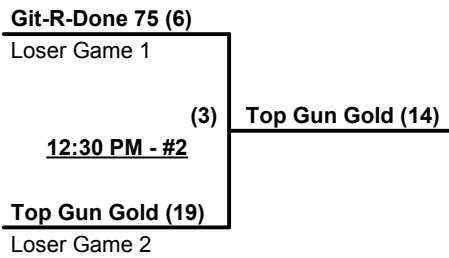

Championship Bracket

WEDNESDAY

THURSDAY

WINNER

Elimination Bracket

§ Top Gun 70-Gold plays "Exhibition • Cannot win bracket"