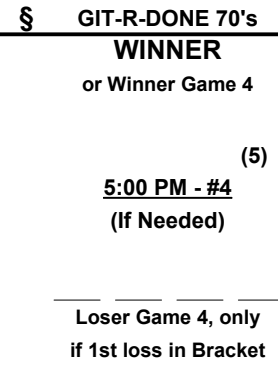

Men's 70/75+ Silver Division • 3 Teams

Championship Bracket

WEDNESDAY

THURSDAY

WINNER