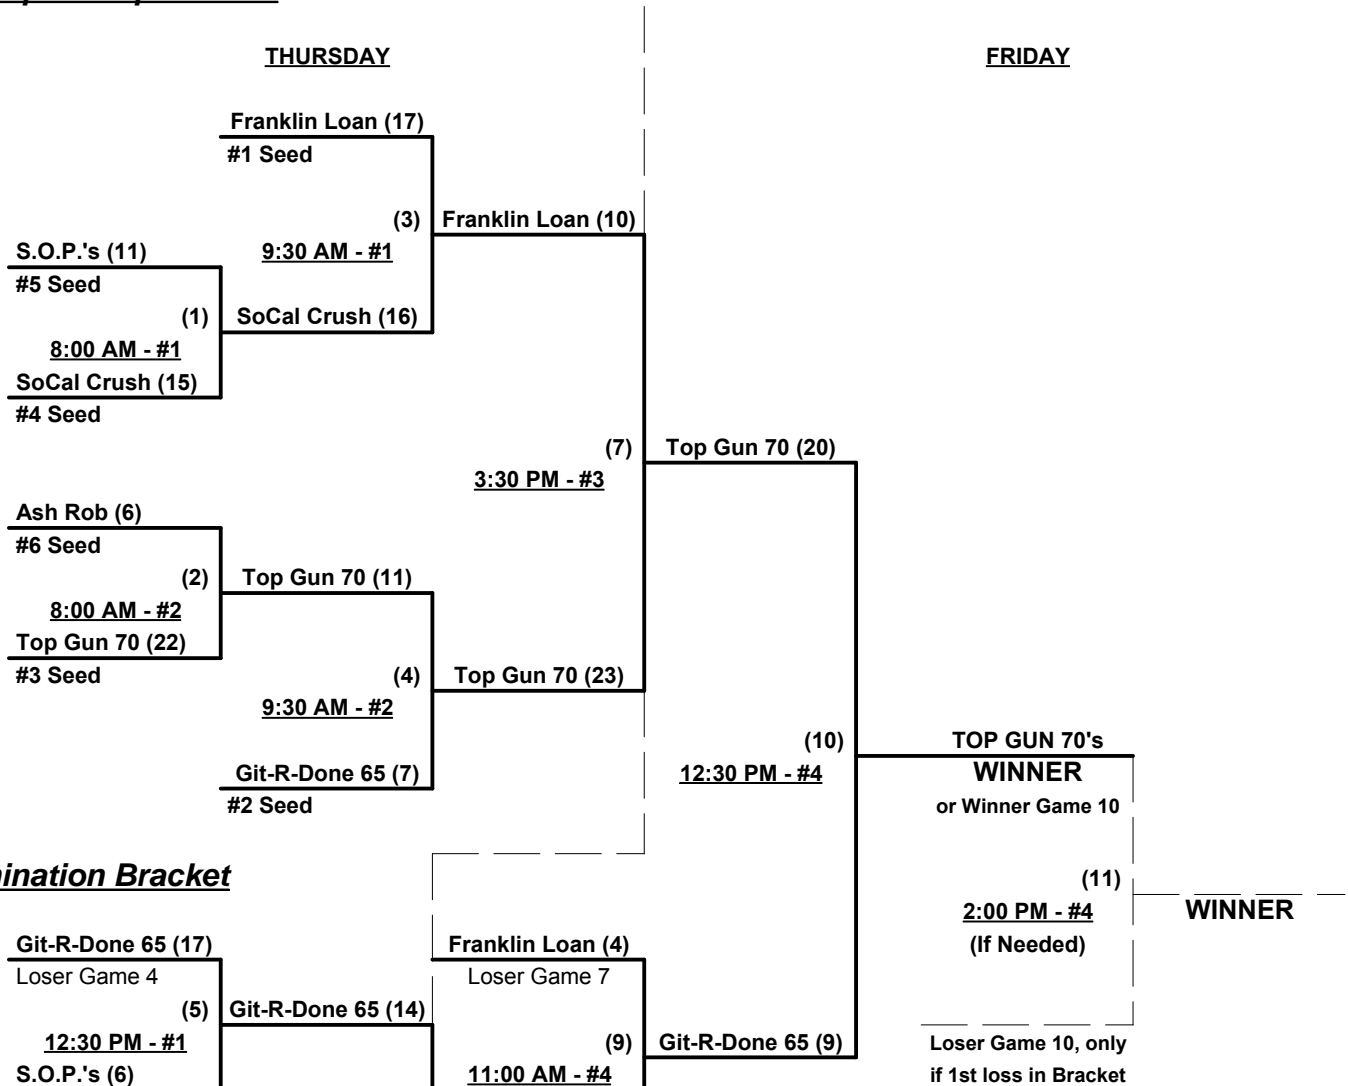

Top Gun's Summer Classic 2015

San Clemente, California

August 19 - 21, 2015

Rev. 08/26/2015

Men's 65/70+ Silver Division • 6 Teams

Championship Bracket

Elimination Bracket

Top Gun's Summer Classic 2015

San Clemente, California

August 19 - 21, 2015

Rev. 08/26/2015

Men's 70/75+ Platinum Division • 4 Teams

Win	Loss	
1	1	1 Connection (CA)
2	0	2 Nick's Diner (AZ)
•	•	3 Top Gun 75's (CA) • OUT

Win	Loss	
1	1	4 California Connection (CA)
0	2	5 Top Gun Silver 75's (CA)

Wednesday • August 19, 2015 • Richard T. Steed Park • San Clemente

Time	#	Runs	Team Name	Field	#	Runs	Team Name
8:00 AM	5	9	Top Gun Silver 75's (CA)	2	4	12	California Connection (CA)
9:30 AM	1	23	Connection (CA)	1	5	10	§ Top Gun Silver 75's (CA)
9:30 AM	4	10	§ California Connection (CA)	2	2	19	Nick's Diner (AZ)
11:00 AM	2	15	Nick's Diner (AZ)	2	1	14	Connection (CA)

§ Teams #4-5 RECEIVE 5-Run equalizer in ALL games vs. Teams #1-3 (including bracket)

Seeding for 70/75-Platinum Double Elimination bracket beginning Wednesday afternoon • See bracket for details

Format: Two (2) game Round Robin to seed 70/75-Platinum Double Elimination bracket

Home Runs - Major = 6 per team per game, Outs

NOTE SSUSA Official Rulebook §9.5 (Retrieving Home Run Balls) will be strictly enforced.

Run Rules - 5 runs per ½ inning at bat (except open inning)

Time Limits - RR = 65 + open inn. • Bracket = 70 + open inn. • Championship game(s) = 7 innings full

Tie Breakers - Head to head (in full RR only), least runs allowed, run differential, coin toss

Schedule Subject to Change at Discretion of Tournament and Field Directors