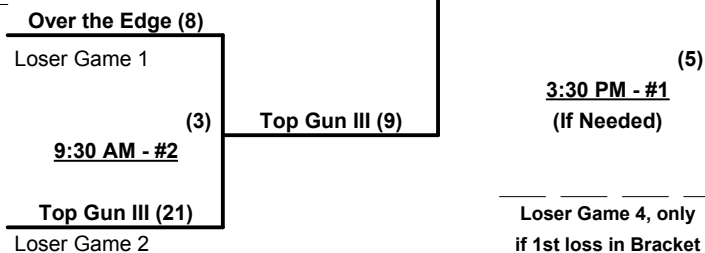

Elimination Bracket