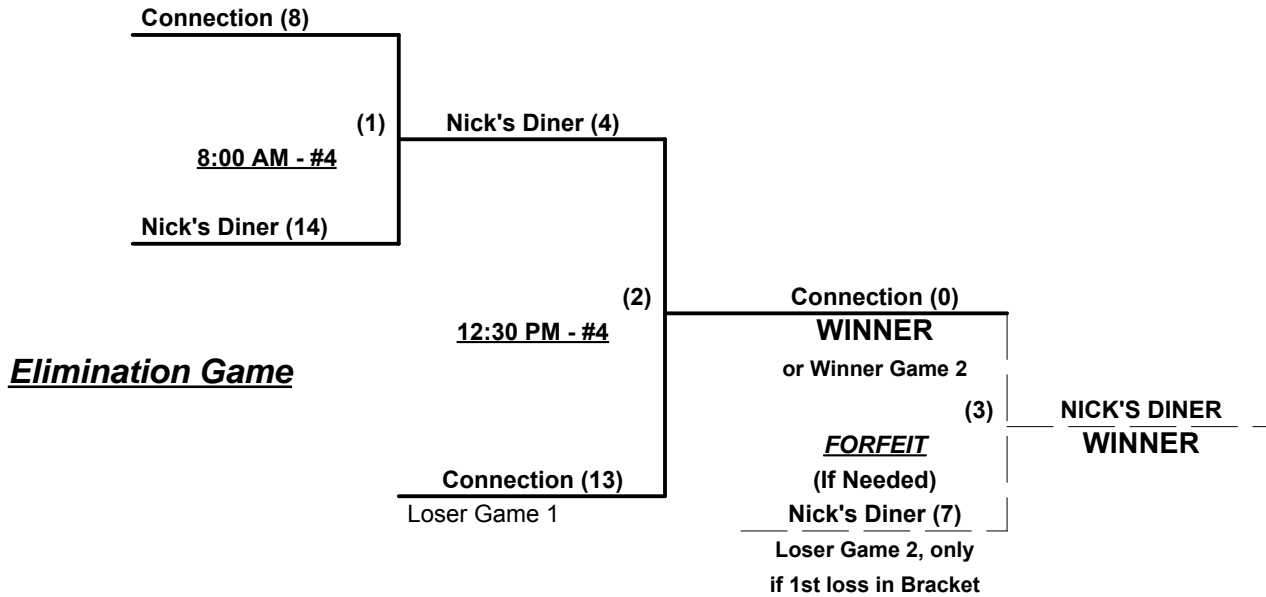

Men's 70+ Major Division • 2 Teams

Championship Bracket