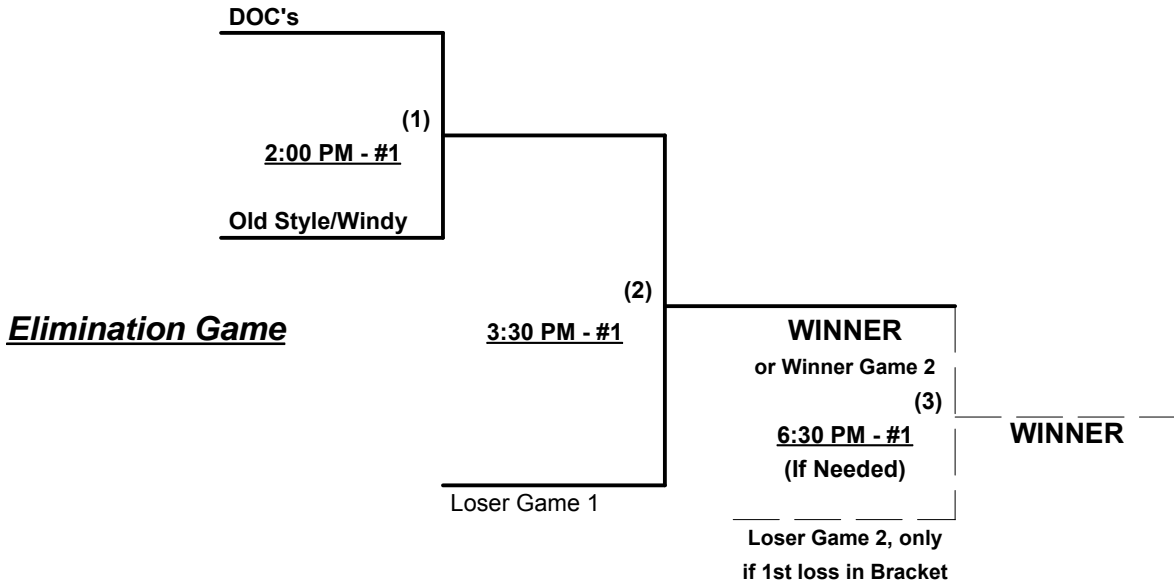

Men's 55+ Major Plus Division • 2 Teams

Championship Bracket

ALL GAMES SATURDAY