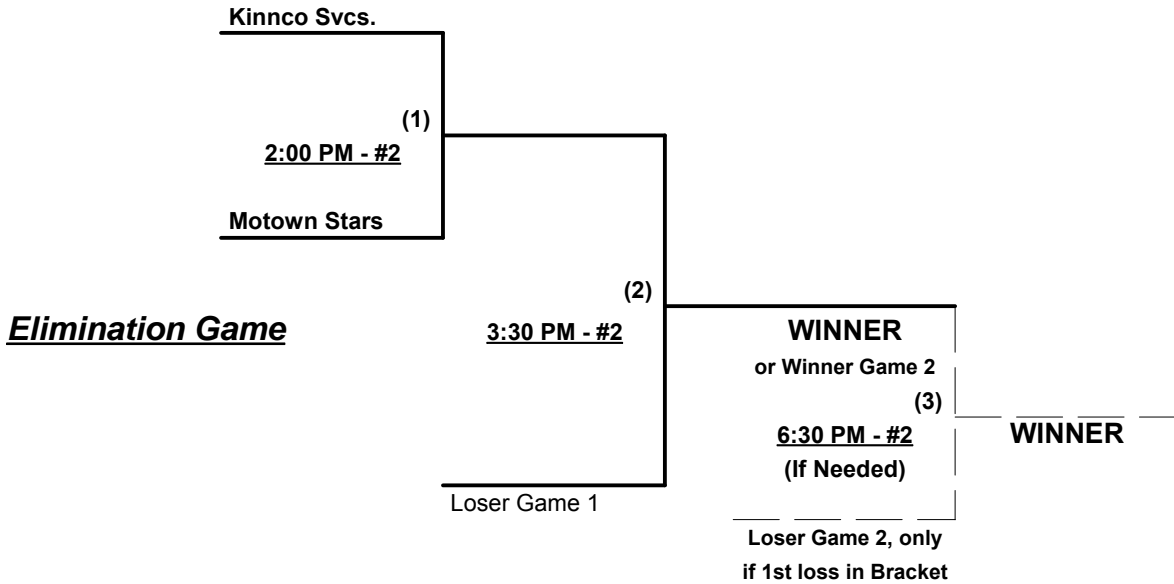

Men's 60+ Major Division • 2 Teams

Championship Bracket

ALL GAMES SATURDAY