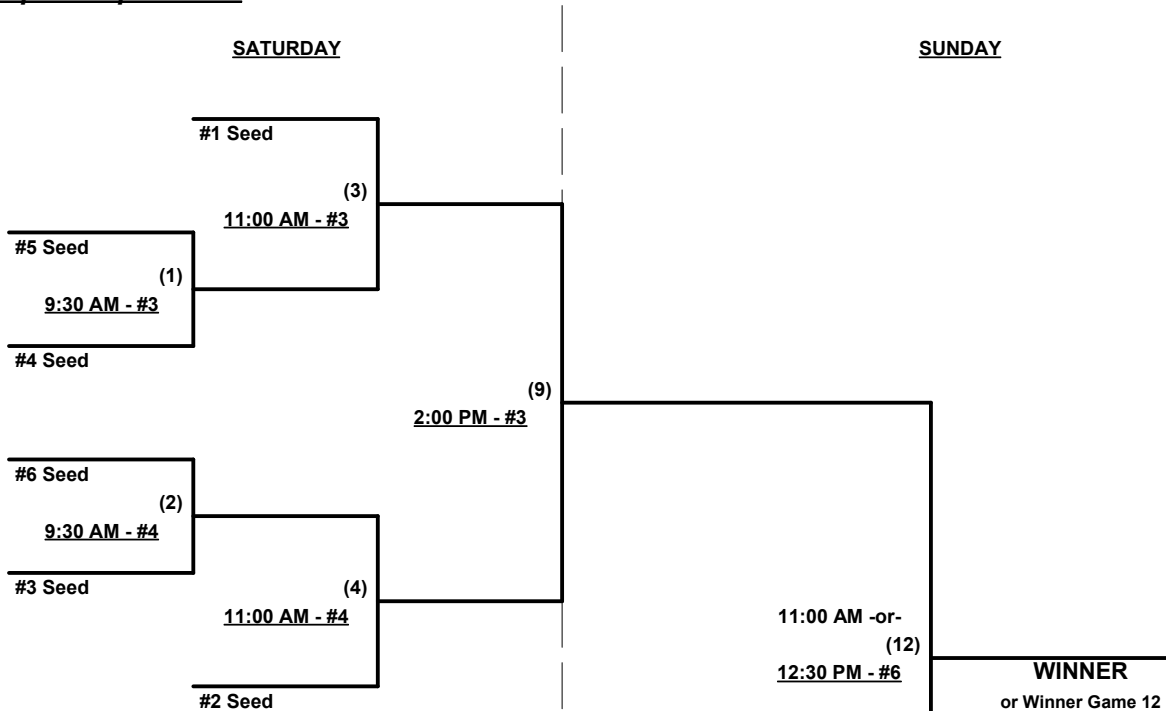

ISA's Senior World Series 2015
Columbus, Indiana
July 31 - August 2, 2015

Rev. 07/22/2015

Men's 60+ AAA Division • 6 Teams

Championship Bracket