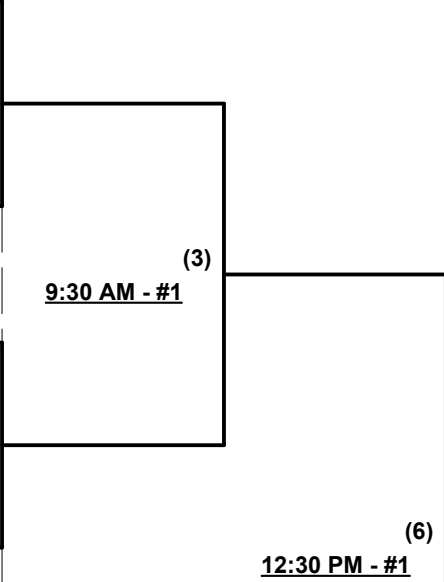

Rev. 07/27/2015

Men's 50+ Major Division • 4 Teams

Championship Bracket

SATURDAY

SUNDAY

#1 Seed
 (1)
3:30 PM - #4
 #4 Seed
 #3 Seed
 (2)
5:00 PM - #4
 #2 Seed

WINNER
 or Winner Game 6
 (7)
2:00 PM - #1
 (If Needed)