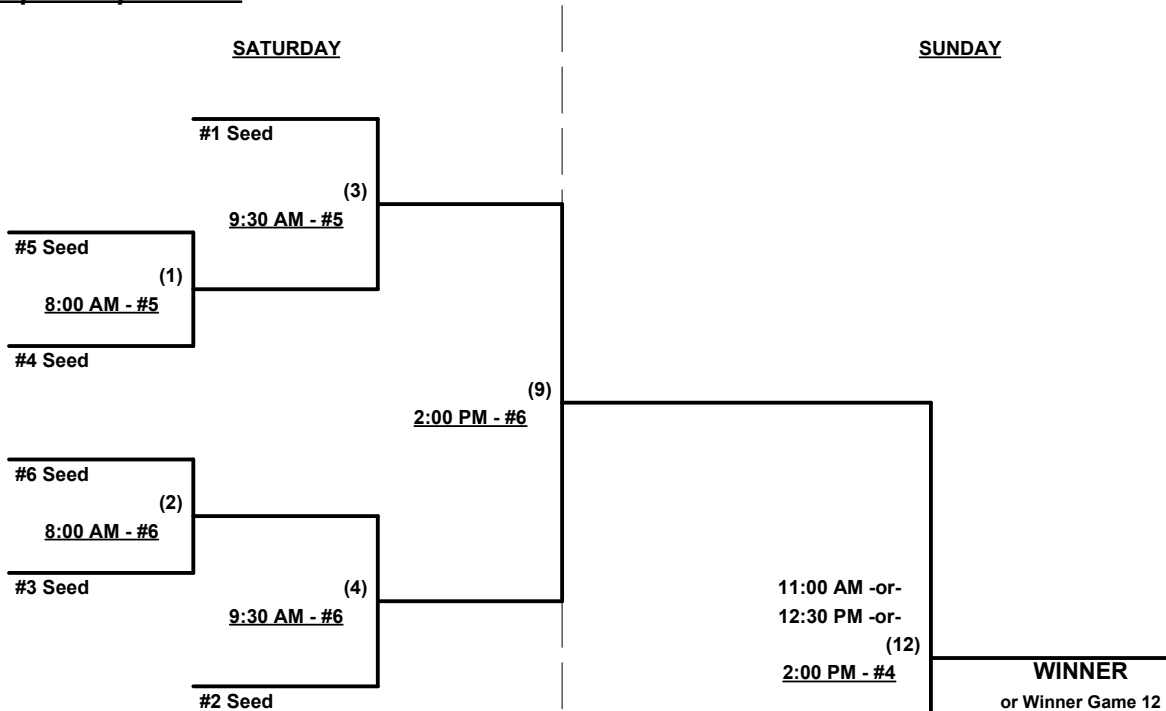

ISA's Senior World Series 2015
Columbus, Indiana
July 31 - August 2, 2015

Rev. 07/22/2015

Men's 50+ Silver Division • 6 Teams

Championship Bracket