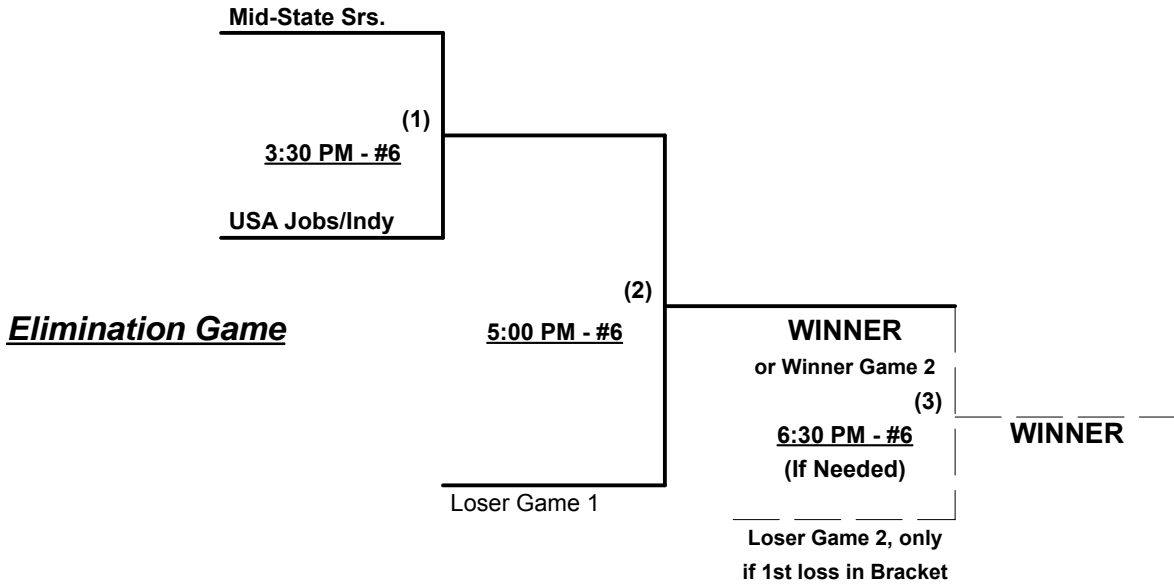

Men's 65+ AAA Division • 2 Teams

Championship Bracket

ALL GAMES SATURDAY