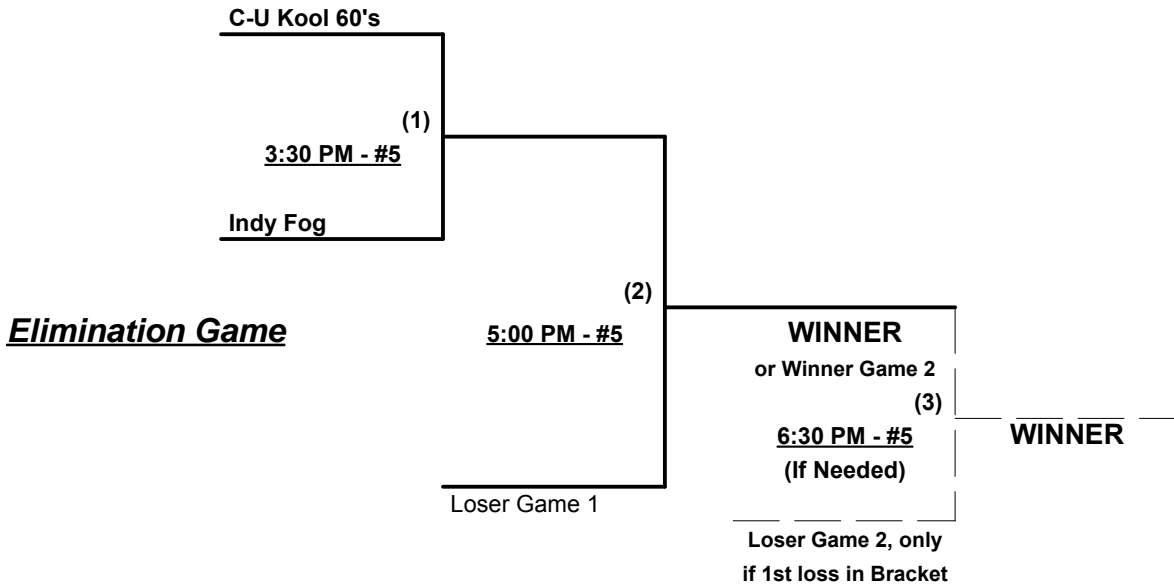

Rev. 07/22/2015

Men's 60+ Major Division • 2 Teams

Championship Bracket

ALL GAMES SATURDAY

Men's 60+ AA Division • 2 Teams

Championship Bracket

ALL GAMES SATURDAY

ISA's Senior World Series 2015
Columbus, Indiana
July 31 - August 2, 2015