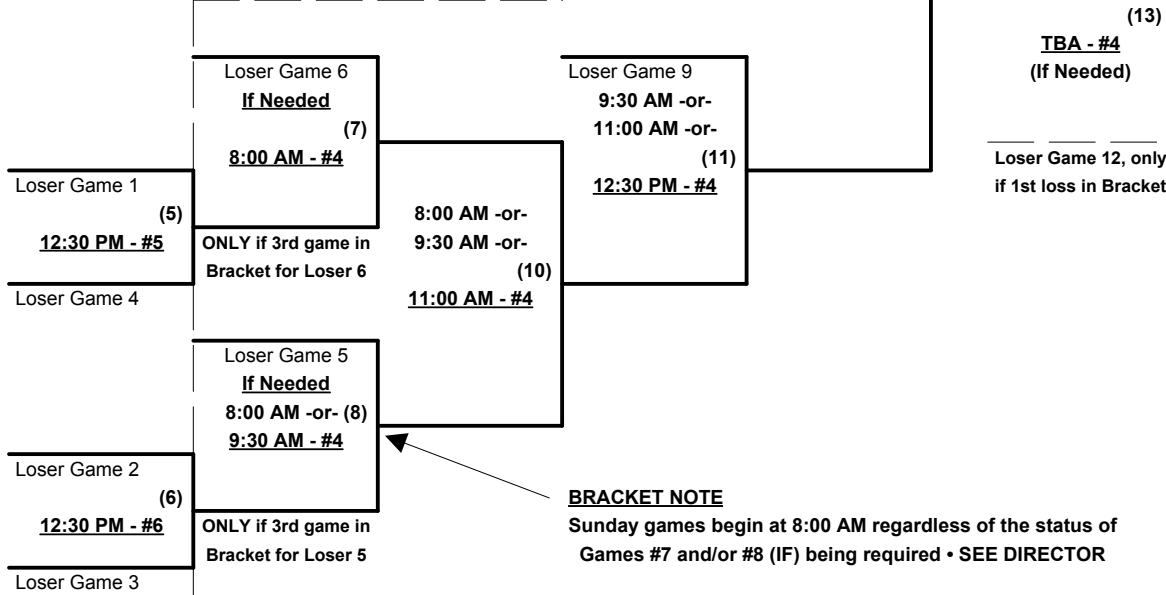

Elimination Bracket

BRACKET NOTE
Sunday games begin at 8:00 AM regardless of the status of Games #7 and/or #8 (IF) being required • SEE DIRECTOR

WINNER
or Winner Game 12
SEE DIRECTOR
(13)
TBA - #4
(If Needed)

WINNER