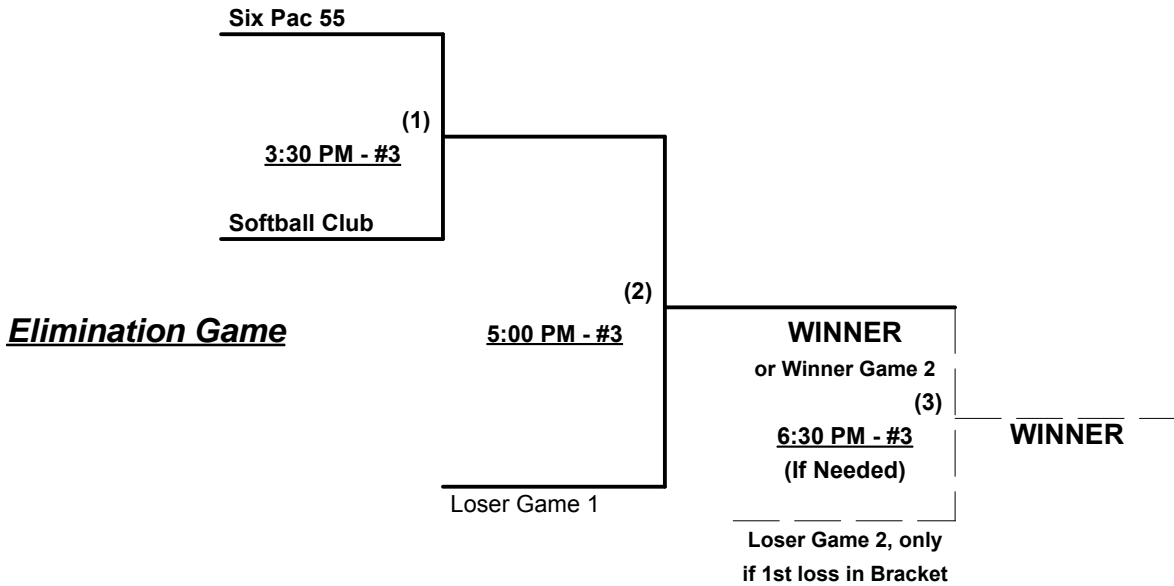

Championship Bracket

ALL GAMES SATURDAY

Men's 55+ Major Division • 2 Teams

Championship Bracket

ALL GAMES SATURDAY

ISA's Senior World Series 2015
Columbus, Indiana
July 31 - August 2, 2015

Rev. 07/22/2015

Men's 55+ AAA Division • 5 Teams