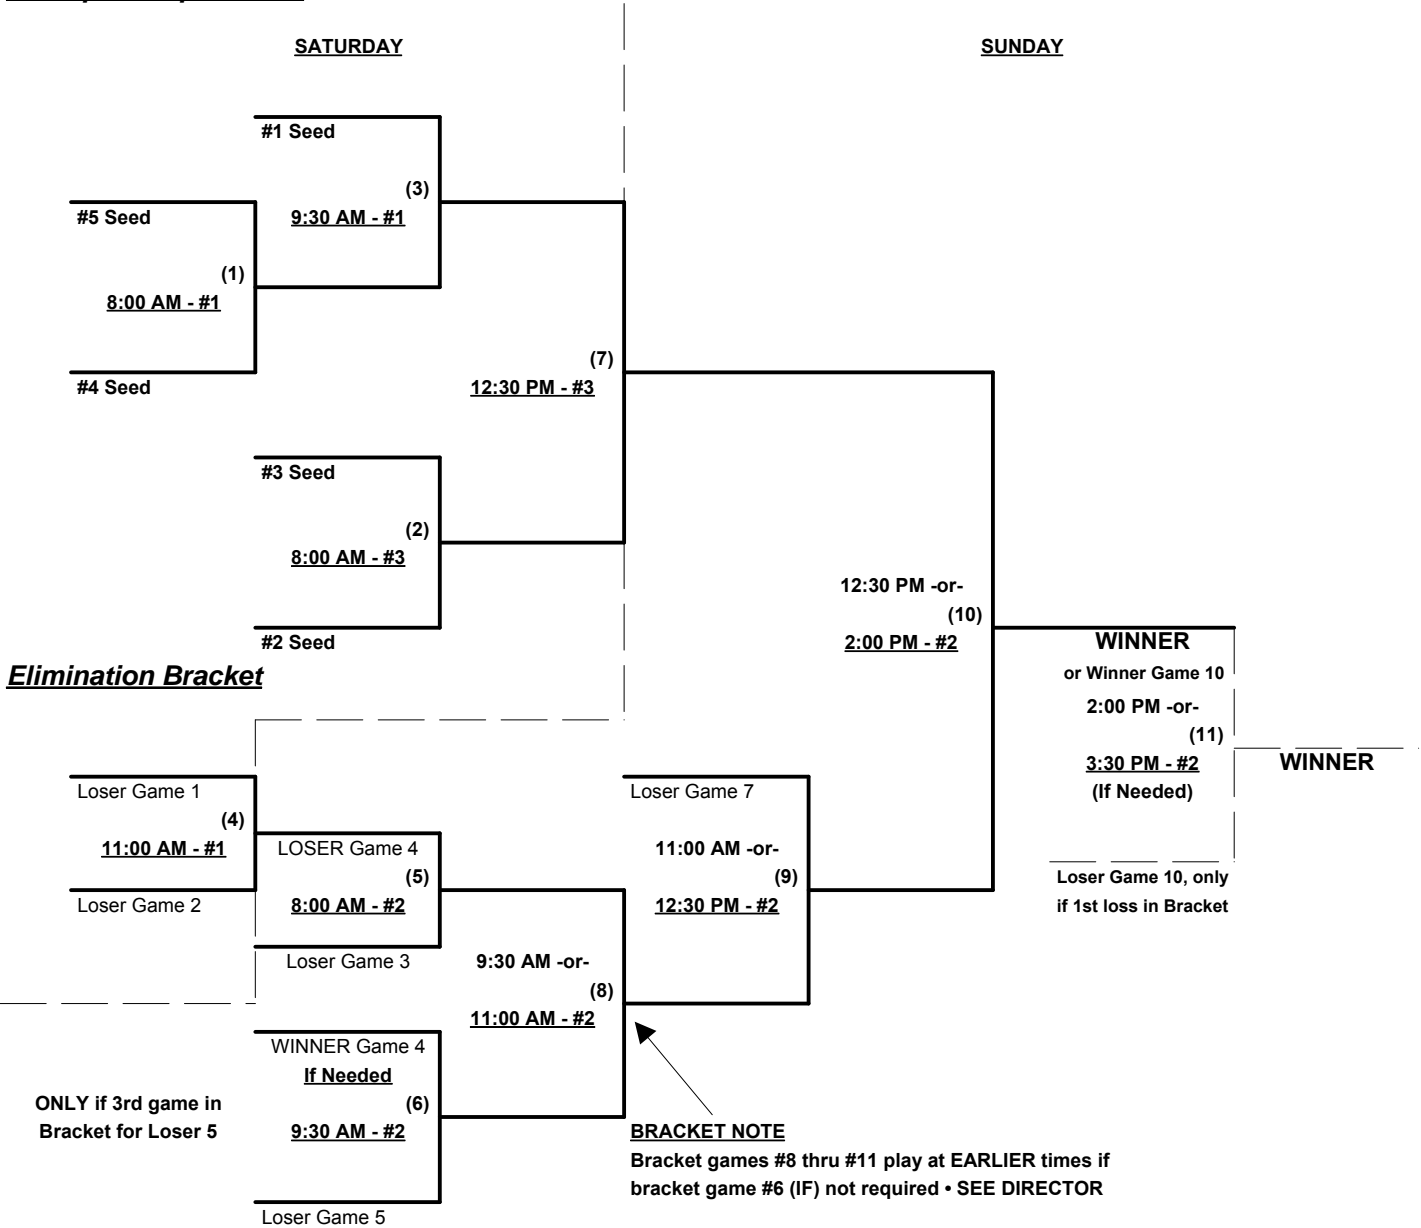

ISA's Senior World Series 2015
Columbus, Indiana
July 31 - August 2, 2015

Rev. 07/22/2015

Men's 55+ AAA Division • 5 Teams

Championship Bracket

ISA's Senior World Series 2015

Columbus, Indiana

July 31 - August 2, 2015

Rev. 07/22/2015

Men's 60+ Division • 10 Teams

<u>Win</u>	<u>Loss</u>			<u>Win</u>	<u>Loss</u>		
_____	_____	1	Kinnco Services 60 (IN)	_____	_____	6	Louisville OG's (KY)
_____	_____	2	Motown Stars (MI)	_____	_____	7	Minutemen/Pepco (OH)
_____	_____	3	All-In (IL)	_____	_____	8	Zeppelin (KY)
_____	_____	4	Brickyard Classics 60 (IN)	_____	_____	9	Champ.-Urbana Kool 60's (I
_____	_____	5	Cincinnati 60's (OH)	_____	_____	10	Indy Fog (IN)

Friday • July 31, 2015 • Lincoln Park Softball Complex • Columbus

Time	#	Runs	Team Name	Field	#	Runs	Team Name
11:30 AM	9	_____	¶ Champ.-Urbana Kool 60's (IL)	4	7	_____	Minutemen/Pepco (OH)
2:30 PM	3	_____	All-In (IL)	1	10	_____	¶ Indy Fog (IN)
2:30 PM	7	_____	Minutemen/Pepco (OH)	2	1	_____	§ Kinnco Services 60 (IN)
2:30 PM	2	_____	§ Motown Stars (MI)	4	4	_____	Brickyard Classics 60 (IN)
2:30 PM	9	_____	¶ Champ.-Urbana Kool 60's (IL)	5	6	_____	Louisville OG's (KY)
5:30 PM	8	_____	Zeppelin (KY)	1	2	_____	§ Motown Stars (MI)
5:30 PM	5	_____	Cincinnati 60's (OH)	2	10	_____	¶ Indy Fog (IN)
5:30 PM	1	_____	§ Kinnco Services 60 (IN)	3	3	_____	All-In (IL)
7:00 PM	2	_____	§ Motown Stars (MI)	1	5	_____	Cincinnati 60's (OH)
7:00 PM	10	_____	¶ Indy Fog (IN)	2	8	_____	Zeppelin (KY)
7:00 PM	6	_____	Louisville OG's (KY)	3	1	_____	§ Kinnco Services 60 (IN)
7:00 PM	4	_____	Brickyard Classics 60 (IN)	4	9	_____	¶ Champ.-Urbana Kool 60's (IL)

§ Teams #1-2 GIVE 5-Run OR 11-Defensive-player equalizer in Friday games vs. Teams #3-8

¶ Teams #9-10 RECEIVE 5-Run OR 11-Defensive-player equalizer in Friday games vs. Teams #3-8

Seeding for 60-AAA Three-game-guarantee Bracket beginning Saturday morning - See bracket for details

Format: Mixed Round Robin to seed 60-AAA Three-game-guarantee bracket

Teams #1-2 play Best 2 of 3 Series for 60-Major Championship ON SATURDAY

Teams #3-8 play Three-game-guarantee bracket for 60-AAA Championship

Teams #9-10 play Best 2 of 3 Series for 60-AA Championship ON SATURDAY

Home Runs - Home Run rule of LOWER rated team in game   Major = 6 per team per game, Outs

AAA = 3 per team per game, Outs   AA = 1 per team per game, Outs

NOTE ISA Official Rulebook §9.5 (Retrieving Home Run Balls) will be strictly enforced.

Run Rules - 5 runs per ½ inning at bat (except open inning)

Time Limits - RR = 65 + open inn. • Bracket = 70 + open inn. • Championship game(s) = 7 innings full

Tie Breakers - Head to head (in full RR only), least runs allowed, run differential, coin toss

Schedule Subject to Change at Discretion of Tournament and Field Directors