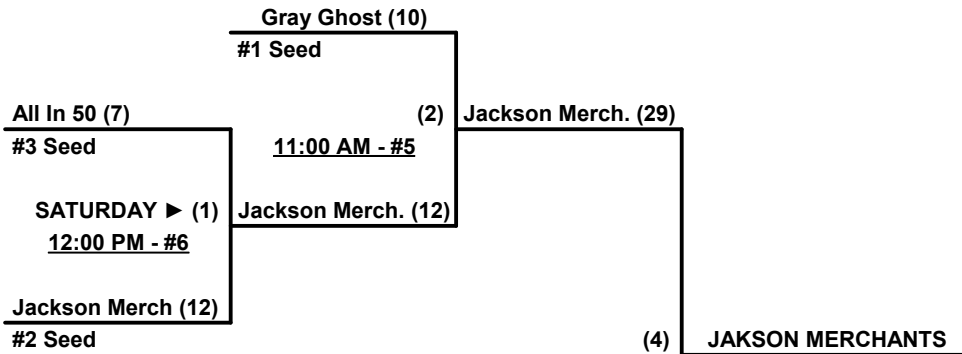

#### Championship Bracket

#### Elimination Bracket

**SSUSA's Brickyard Invitational Qualifier 2015**  
 Indianapolis, Indiana  
 May 2 - 3, 2015

Rev. 05/03/2015

**Men's 50+ AA Division - 3 Teams**

**Championship Bracket**

SATURDAY & SUNDAY

**Elimination Bracket**