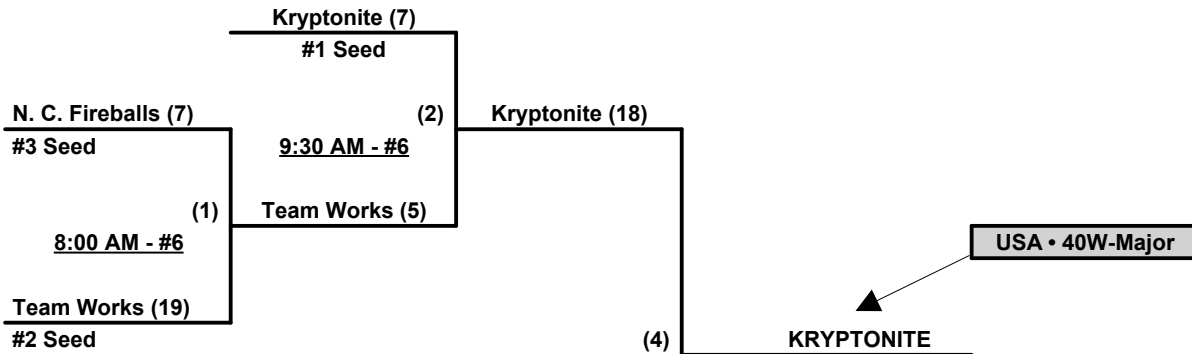

Format: Full (4-game) Round Robin to seed Women's 40-Gold Double Elimination bracket

Teams #1-3 play Double Elimination bracket for 40-Gold Championship

Teams #4-5 play Best 2 of 3 Series for 50-Women Championship

Run Rules - 5 runs per ½ inning at bat

Time Limits - RR = 65 + open inn. • Bracket = 70 + open inn. • Championship game(s) = 7 innings full

Tie Breakers - Head to head (in full RR only), least runs allowed, run differential, coin toss

Schedule Subject to Change at Discretion of Tournament and Field Directors

SSUSA's Eastern National Championships 2015

Raleigh, North Carolina

August 8 - 9, 2015

Rev. 08/11/2015

Women's 40-Masters Gold Division • 3 Teams

Championship Bracket

Elimination Bracket

Women's 50+ Division • 2 Teams

Championship Bracket

Elimination Game