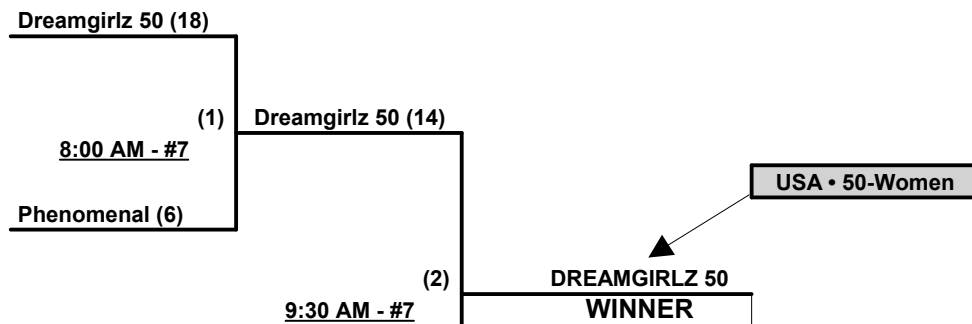

Format: Full (4-game) Round Robin to seed Women's 40-Gold Double Elimination bracket

Teams #1-3 play Double Elimination bracket for 40-Gold Championship

Teams #4-5 play Best 2 of 3 Series for 50-Women Championship

Championship Bracket

Elimination Bracket

Women's 50+ Division • 2 Teams

Championship Bracket

Elimination Game