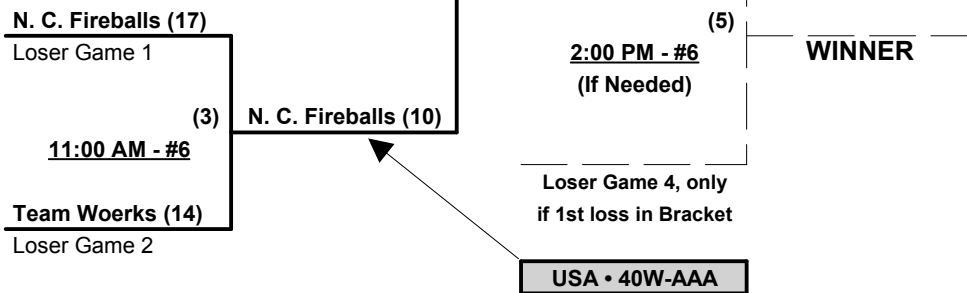

Format: Full (4-game) Round Robin to seed Women's 40-Gold Double Elimination bracket

Teams #1-3 play Double Elimination bracket for 40-Gold Championship

Teams #4-5 play Best 2 of 3 Series for 50-Women Championship

Championship Bracket

Elimination Bracket

Women's 50+ Division • 2 Teams

Championship Bracket

Elimination Game