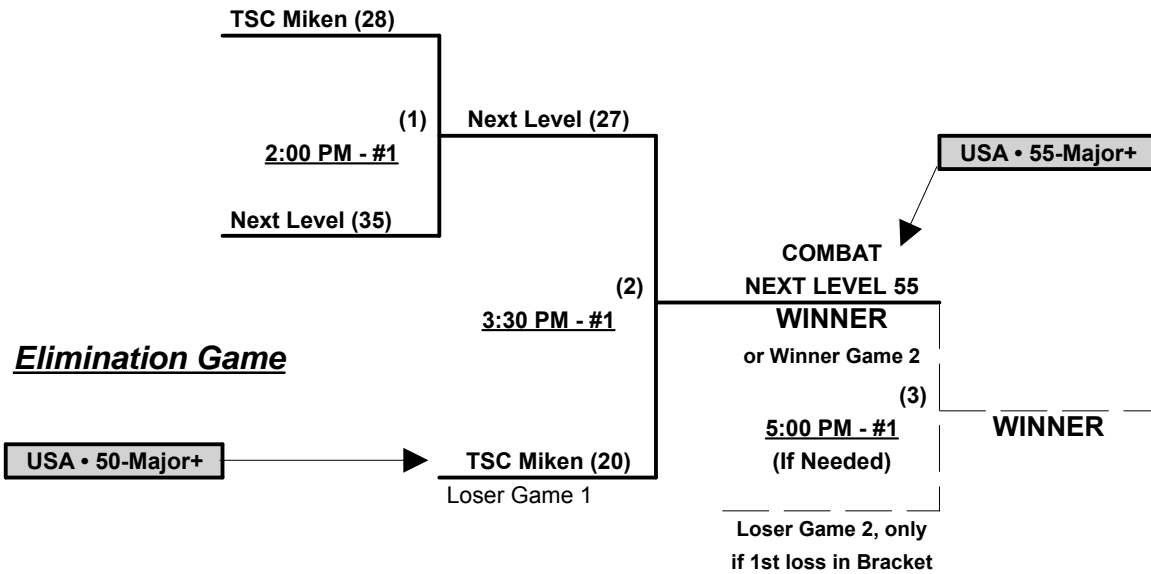

Time Limits - RR = 65 + open inn. • Bracket = 70 + open inn. • Championship game(s) = 7 innings full

Tie Breakers - Head to head (in full RR only), least runs allowed, run differential, coin toss

Mercy Rule - Fifteen (15) runs after 5 innings • In Major+ vs. Major+ games ONLY

Schedule Subject to Change at Discretion of Tournament and Field Directors

SSUSA's Eastern National Championships 2015
 Raleigh, North Carolina
 August 7 - 8, 2015

Rev. 08/11/2015

Men's 50/55+ Major Plus Division • 2 Teams

Championship Bracket

ALL GAMES ON SATURDAY

SSUSA's Eastern National Championships 2015

Raleigh, North Carolina

August 7 - 9, 2015

Rev. 08/11/2015

Men's 40/50+ Gold Division • 6 Teams

Championship Bracket