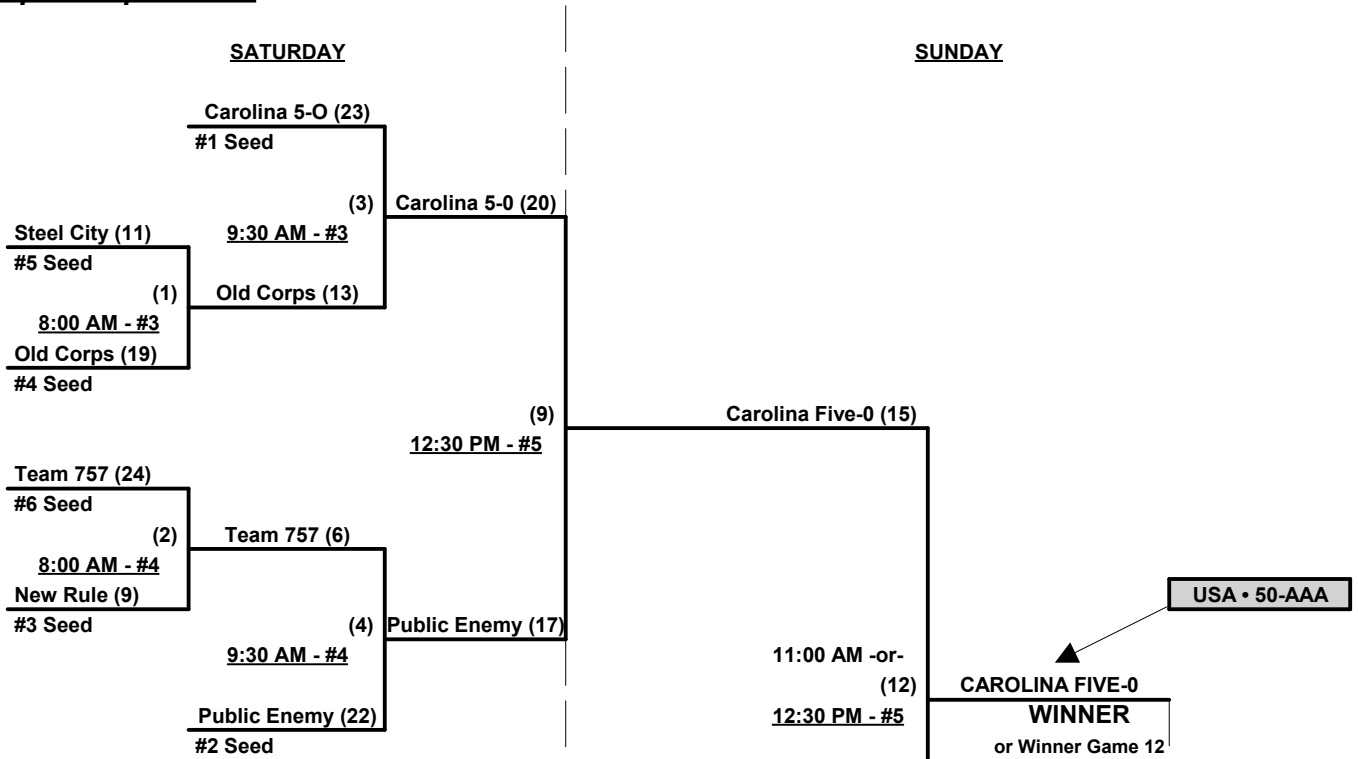

SSUSA's Eastern National Championships 2015

Raleigh, North Carolina

August 7 - 9, 2015

Rev. 08/11/2015

Men's 50+ AAA Division • 6 Teams

Championship Bracket