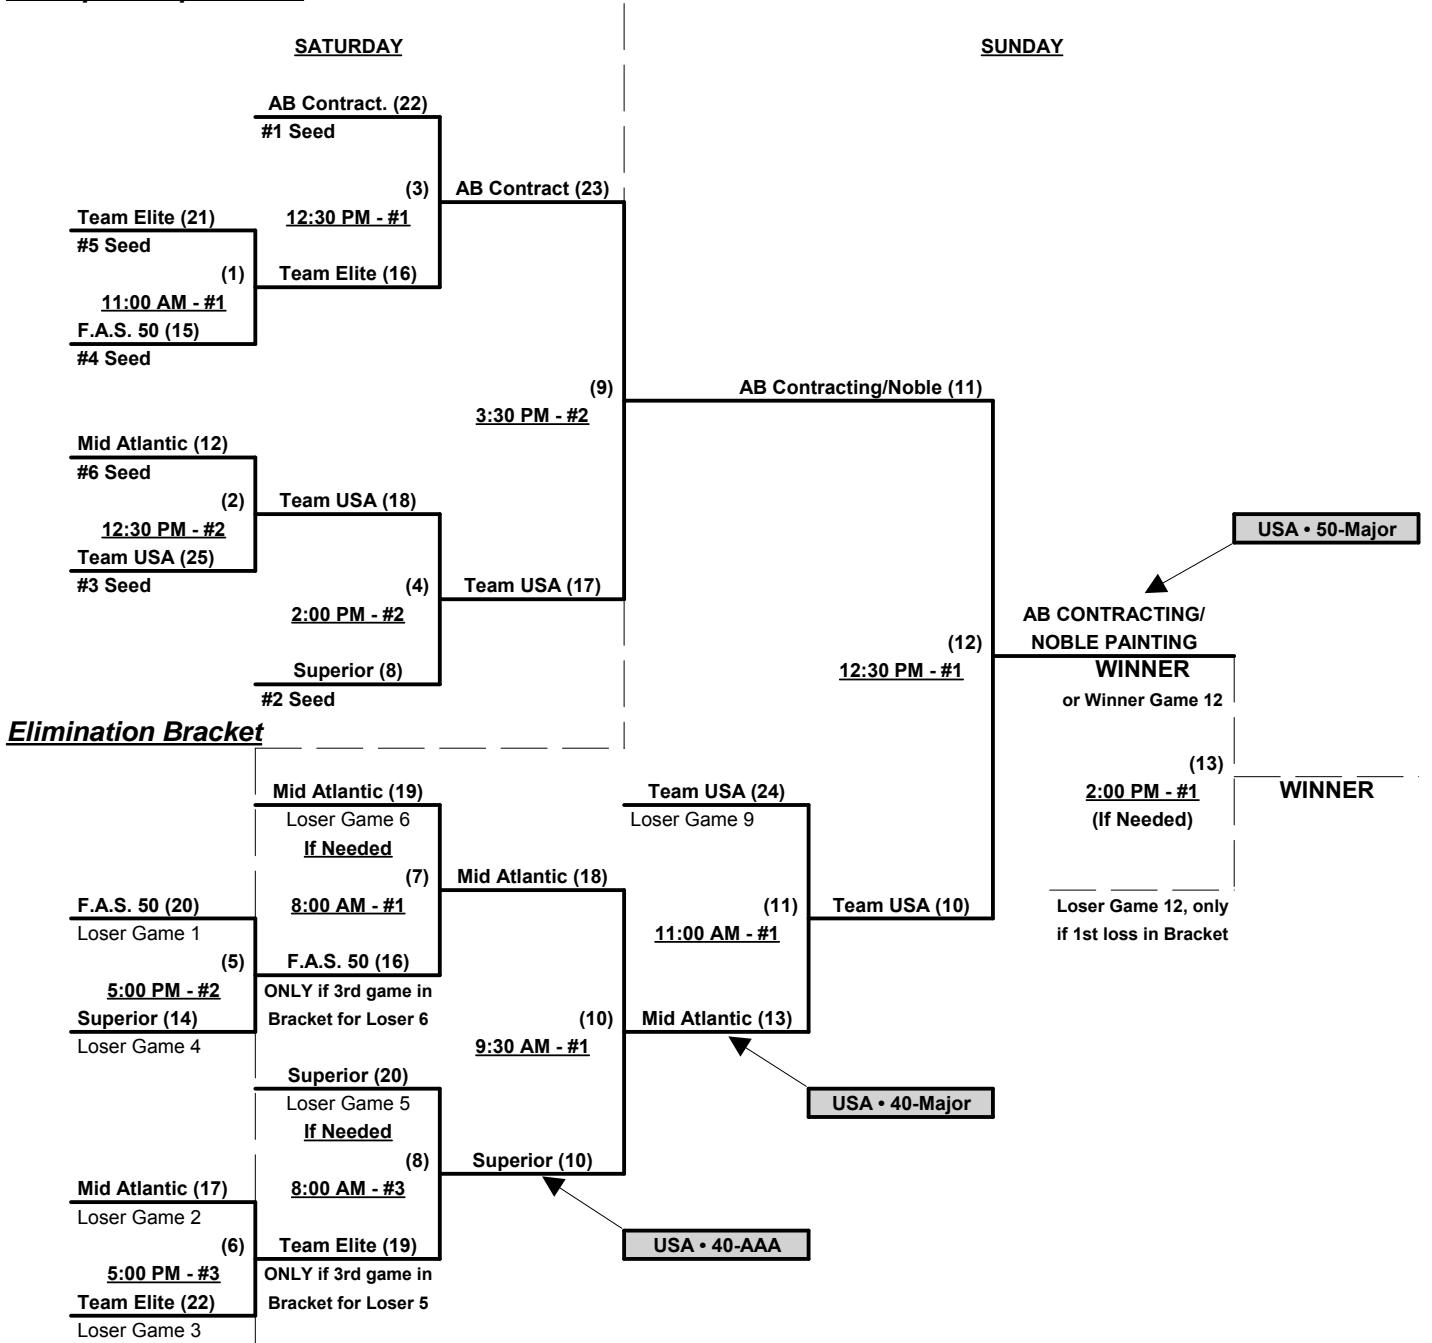

SSUSA's Eastern National Championships 2015

Raleigh, North Carolina

August 7 - 9, 2015

Rev. 08/11/2015

Men's 40/50+ Gold Division • 6 Teams

Championship Bracket

SSUSA's Eastern National Championships 2015

Raleigh, North Carolina

August 7 - 9, 2015

Rev. 08/07/2015

Men's 50+ AAA Division • 6 Teams

<u>Win</u>	<u>Loss</u>		<u>Win</u>	<u>Loss</u>	
2	0	1 Carolina Five-0 (NC)	2	0	4 Public Enemy (FL)
1	1	2 New Rule Softball Club (FL)	0	2	5 Steel City Sox (PA)
1	1	3 Old Corps Classic (VA)	0	2	6 Team 757 (VA)

Friday • August 7, 2015 • Walnut Creek Softball Complex • Raleigh

Time	#	Runs	Team Name	Field	#	Runs	Team Name
10:30 AM	4	12	Public Enemy (FL)	7	5	7	Steel City Sox (PA)
EASTERN NATIONAL CHAMPIONSHIPS 2015 • OPENING CEREMONIES • 12:00 PM • FIELD #1							
12:30 PM	5	15	Steel City Sox (PA)	7	3	16	Old Corps Classic (VA)
2:00 PM	2	20	New Rule Softball Club (FL)	6	6	15	Team 757 (VA)
2:00 PM	3	12	Old Corps Classic (VA)	7	1	22	Carolina Five-0 (NC)
3:30 PM	6	11	Team 757 (VA)	6	4	17	Public Enemy (FL)
3:30 PM	1	12	Carolina Five-0 (NC)	7	2	6	New Rule Softball Club (FL)

Seeding for 50-AAA Three-game-guarantee bracket commencing Saturday morning • See bracket for details

Format: Two (2) game Round Robin to seed 50-AAA Three-game-guarantee bracket

Home Runs - AAA = 3 per team per game, Outs

NOTE SSUSA Official Rulebook §9.5 (Retrieving Home Run Balls) will be strictly enforced.

Run Rules - 5 runs per ½ inning at bat (except open inning)

Time Limits - RR = 65 + open inn. • Bracket = 70 + open inn. • Championship game(s) = 7 innings full

Tie Breakers - Head to head (in full RR only), least runs allowed, run differential, coin toss

Schedule Subject to Change at Discretion of Tournament and Field Directors