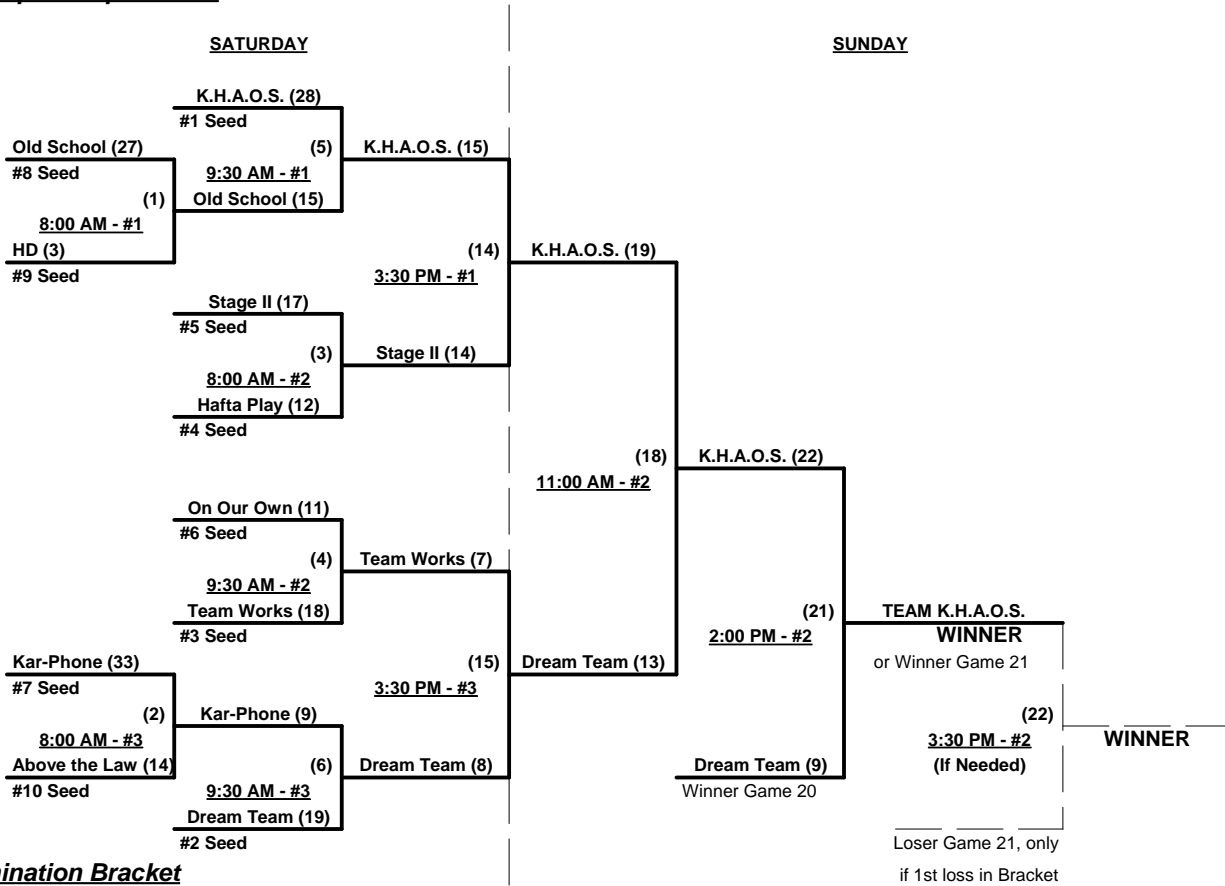

SSUSA's World Championships 2010

Phoenix, Arizona

October 15 - 17, 2010

Rev. 10/27/2010

Women's 40+ Masters AAA Division - 10 Teams

Championship Bracket

Elimination Bracket