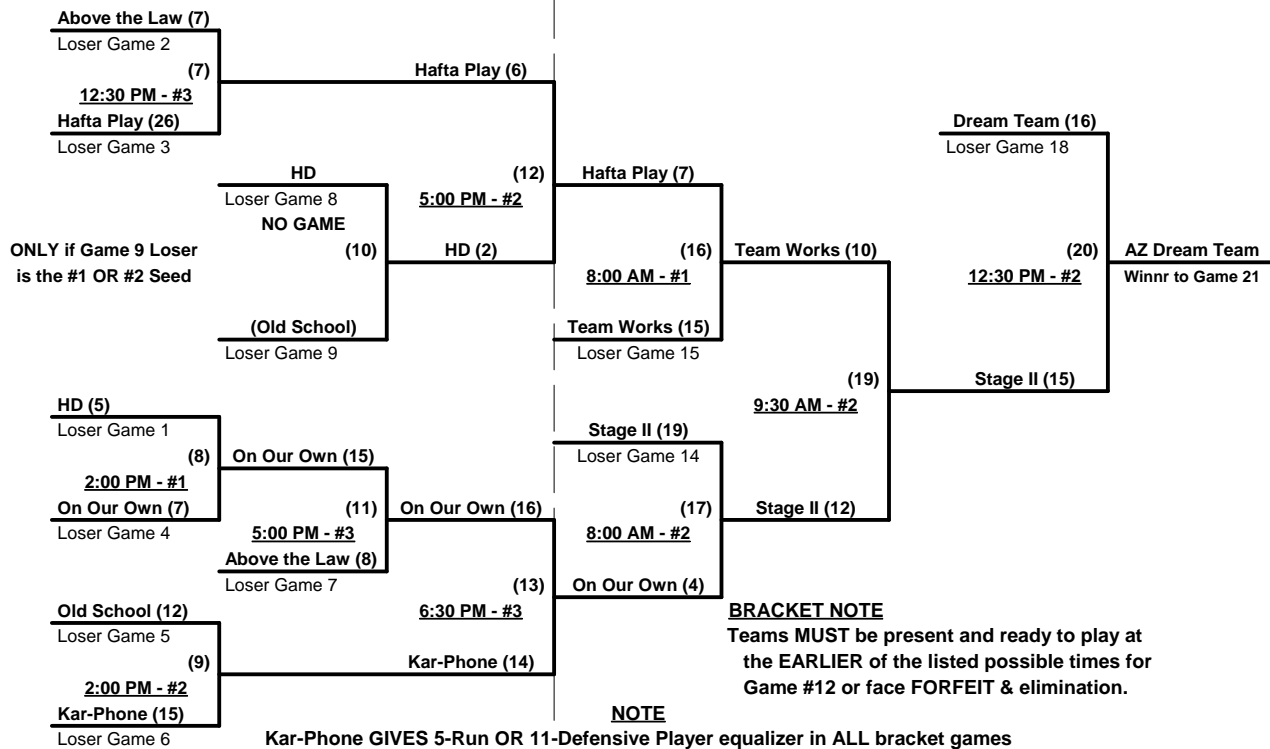

SSUSA's World Championships 2010

Phoenix, Arizona

October 15 - 17, 2010

Rev. 10/27/2010

Women's 40+ Masters AAA Division - 10 Teams

Championship Bracket

Elimination Bracket