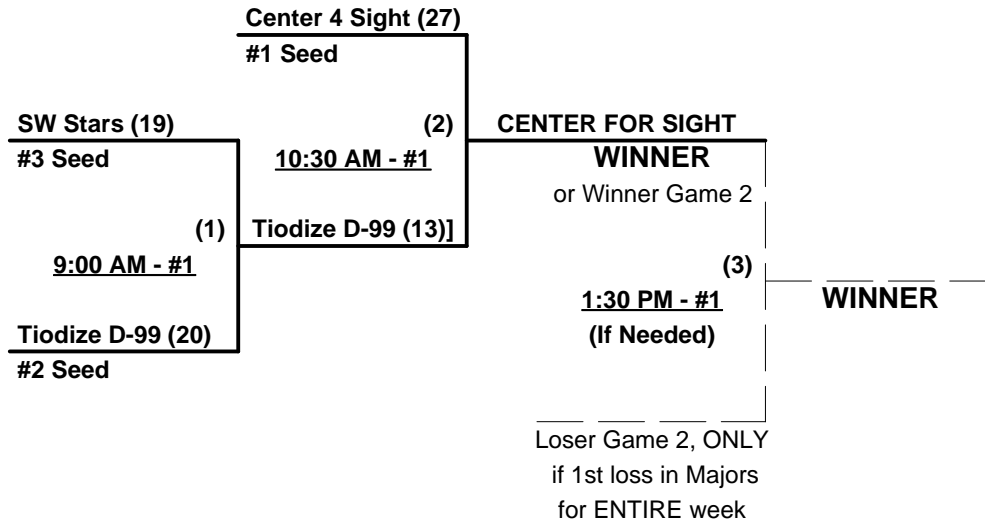

**Championship Bracket**

ALL GAMES ON THURSDAY

**Men's 80+ AAA Division - 4 Teams**

**Championship Bracket**

ALL GAMES ON THURSDAY