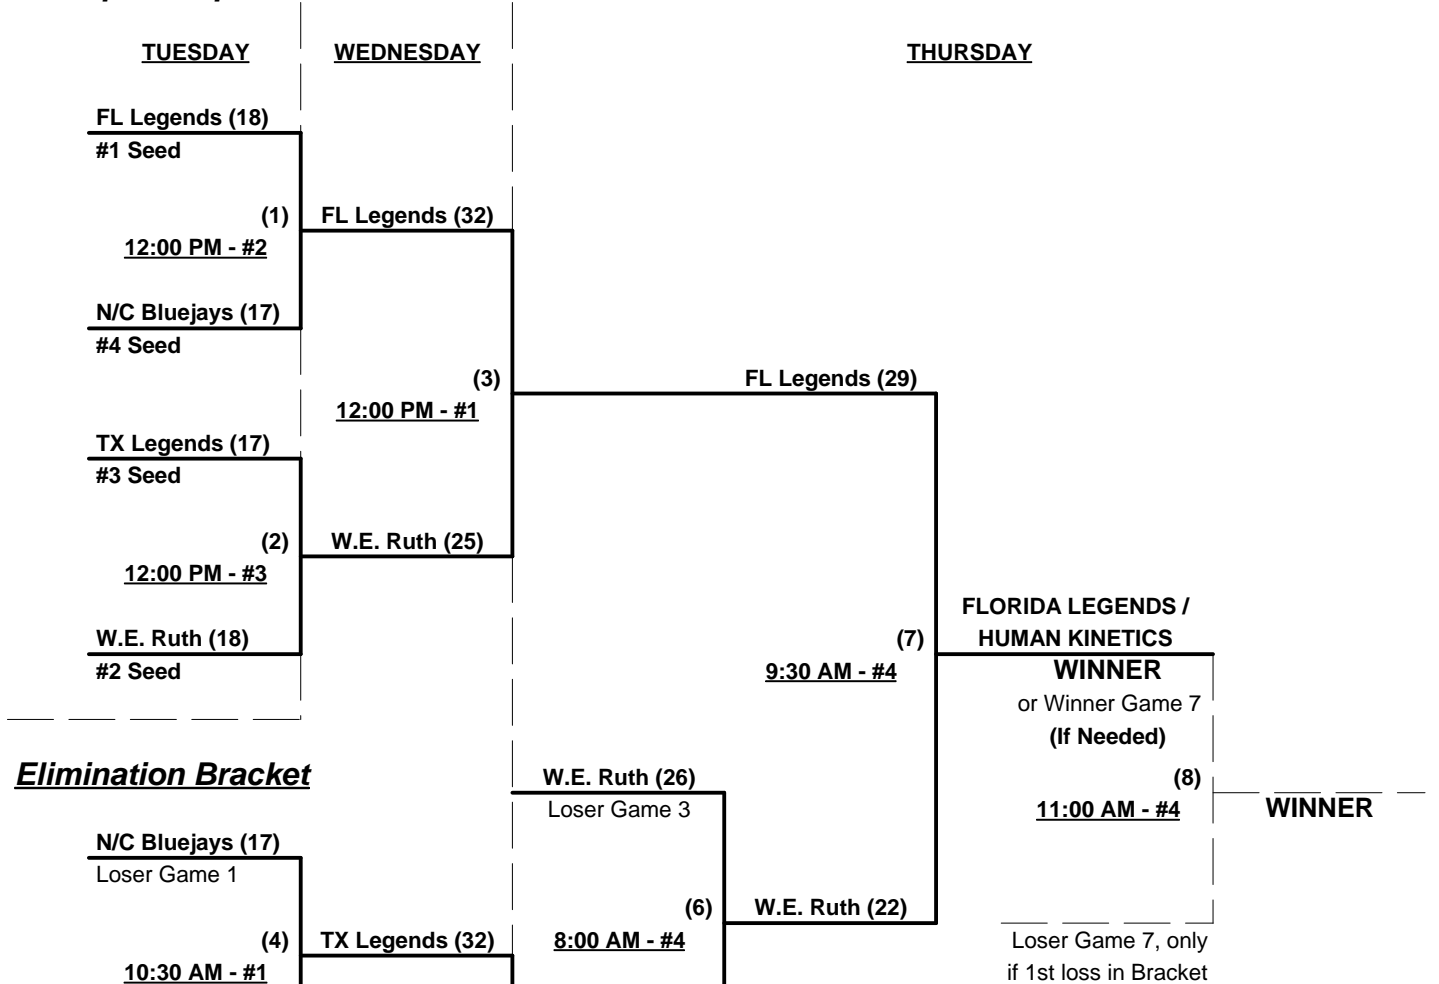

SSUSA's World Championships 2010

Phoenix, Arizona
October 18 - 21, 2010

Rev. 10/27/2010

Men's 65+ Major Plus Division - 4 Teams

Championship Bracket

SSUSA's World Championships 2010

Phoenix, Arizona

October 18 - 21, 2010

Rev. 10/27/2010

Men's 65+ Major Division - 8 Teams

<u>Win</u>	<u>Loss</u>			<u>Win</u>	<u>Loss</u>		
4	0	1	Bickerton Iron Works (CA)	1	3	5	RussellBats.Com (AZ)
3	1	2	Libby's (WI)	1	3	6	Rusty's (AZ)
1	3	3	Minnesota Prize Co. 65's	1	3	7	Tharaldson 65's (NV)
1	3	4	Robson Ranch 65's (AZ)	4	0	8	Village Merchants (FL)

Monday • October 18, 2010 • Desert West Park Softball Complex • Phoenix

Time	#	Runs	Team Name	Field	#	Runs	Team Name
9:00 AM	1	23	Bickerton Iron Works (CA)	1	7	14	Tharaldson 65's (NV)
9:00 AM	4	8	Robson Ranch 65's (AZ)	2	2	10	Libby's (WI)
9:00 AM	8	19	Village Merchants (FL)	3	5	14	RussellBats.Com (AZ)
9:00 AM	6	29	Rusty's (AZ)	4	3	19	Minnesota Prize Co. 65's
10:30 AM	7	16	Tharaldson 65's (NV)	1	4	18	Robson Ranch 65's (AZ)
10:30 AM	2	15	Libby's (WI)	2	8	18	Village Merchants (FL)
10:30 AM	5	21	RussellBats.Com (AZ)	3	6	19	Rusty's (AZ)
10:30 AM	3	16	Minnesota Prize Co. 65's	4	1	21	Bickerton Iron Works (CA)

Tuesday • October 19, 2010 • Desert West Park Softball Complex • Phoenix

Time	#	Runs	Team Name	Field	#	Runs	Team Name
10:30 AM	5	9	RussellBats.Com (AZ)	1	2	22	Libby's (WI)
10:30 AM	6	14	Rusty's (AZ)	2	7	21	Tharaldson 65's (NV)
10:30 AM	3	11	Minnesota Prize Co. 65's	3	8	19	Village Merchants (FL)
10:30 AM	4	22	Robson Ranch 65's (AZ)	4	1	23	Bickerton Iron Works (CA)
1:30 PM	2	17	Libby's (WI)	1	6	12	Rusty's (AZ)
1:30 PM	7	13	Tharaldson 65's (NV)	2	3	14	Minnesota Prize Co. 65's
1:30 PM	8	13	Village Merchants (FL)	3	4	8	Robson Ranch 65's (AZ)
1:30 PM	1	20	Bickerton Iron Works (CA)	4	5	6	RussellBats.Com (AZ)

Seeding for Double Elimination Bracket commencing Wednesday morning - See Bracket for details

1. **Format:** Four (4) Game Round Robin to seed 65-Major Division Double Elimination Bracket
2. Home Runs - Major Rule = 5 per team per game, Outs
   - Run Rules - 5 runs per ½ inning at bat (except open inning)
   - Time Limits - RR = 60 + open inn. • Bracket = 65 + open inn. • Championship game(s) = 7 innings full
   - Tie Breakers - Head to head (in full RR only), least runs allowed, run differential, coin toss

Schedule Subject to Change at Discretion of Tournament and Field Directors