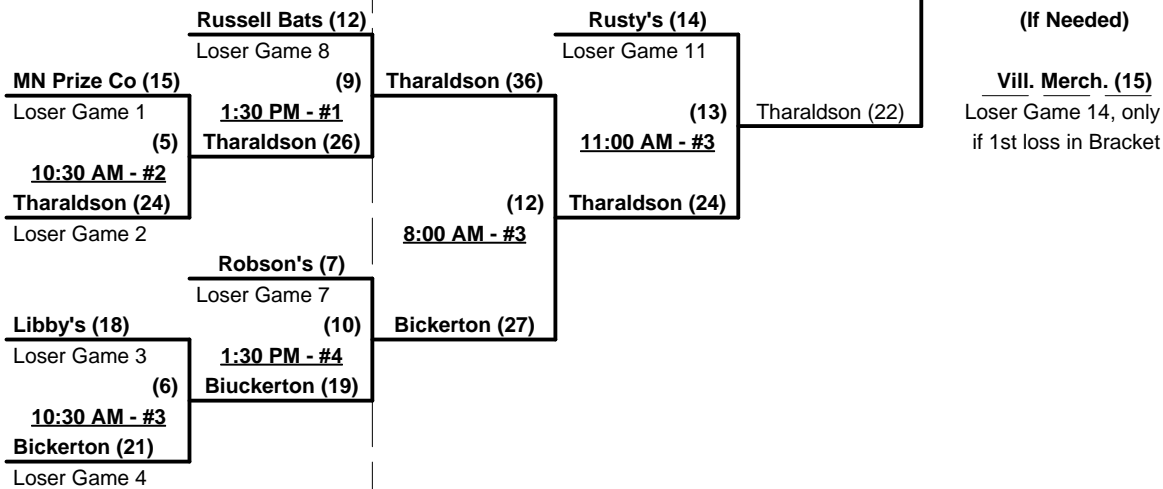

SSUSA's World Championships 2010

Phoenix, Arizona

October 18 - 21, 2010

Rev. 10/27/2010

Men's 65+ Major Division - 8 Teams

Championship Bracket

Elimination Bracket