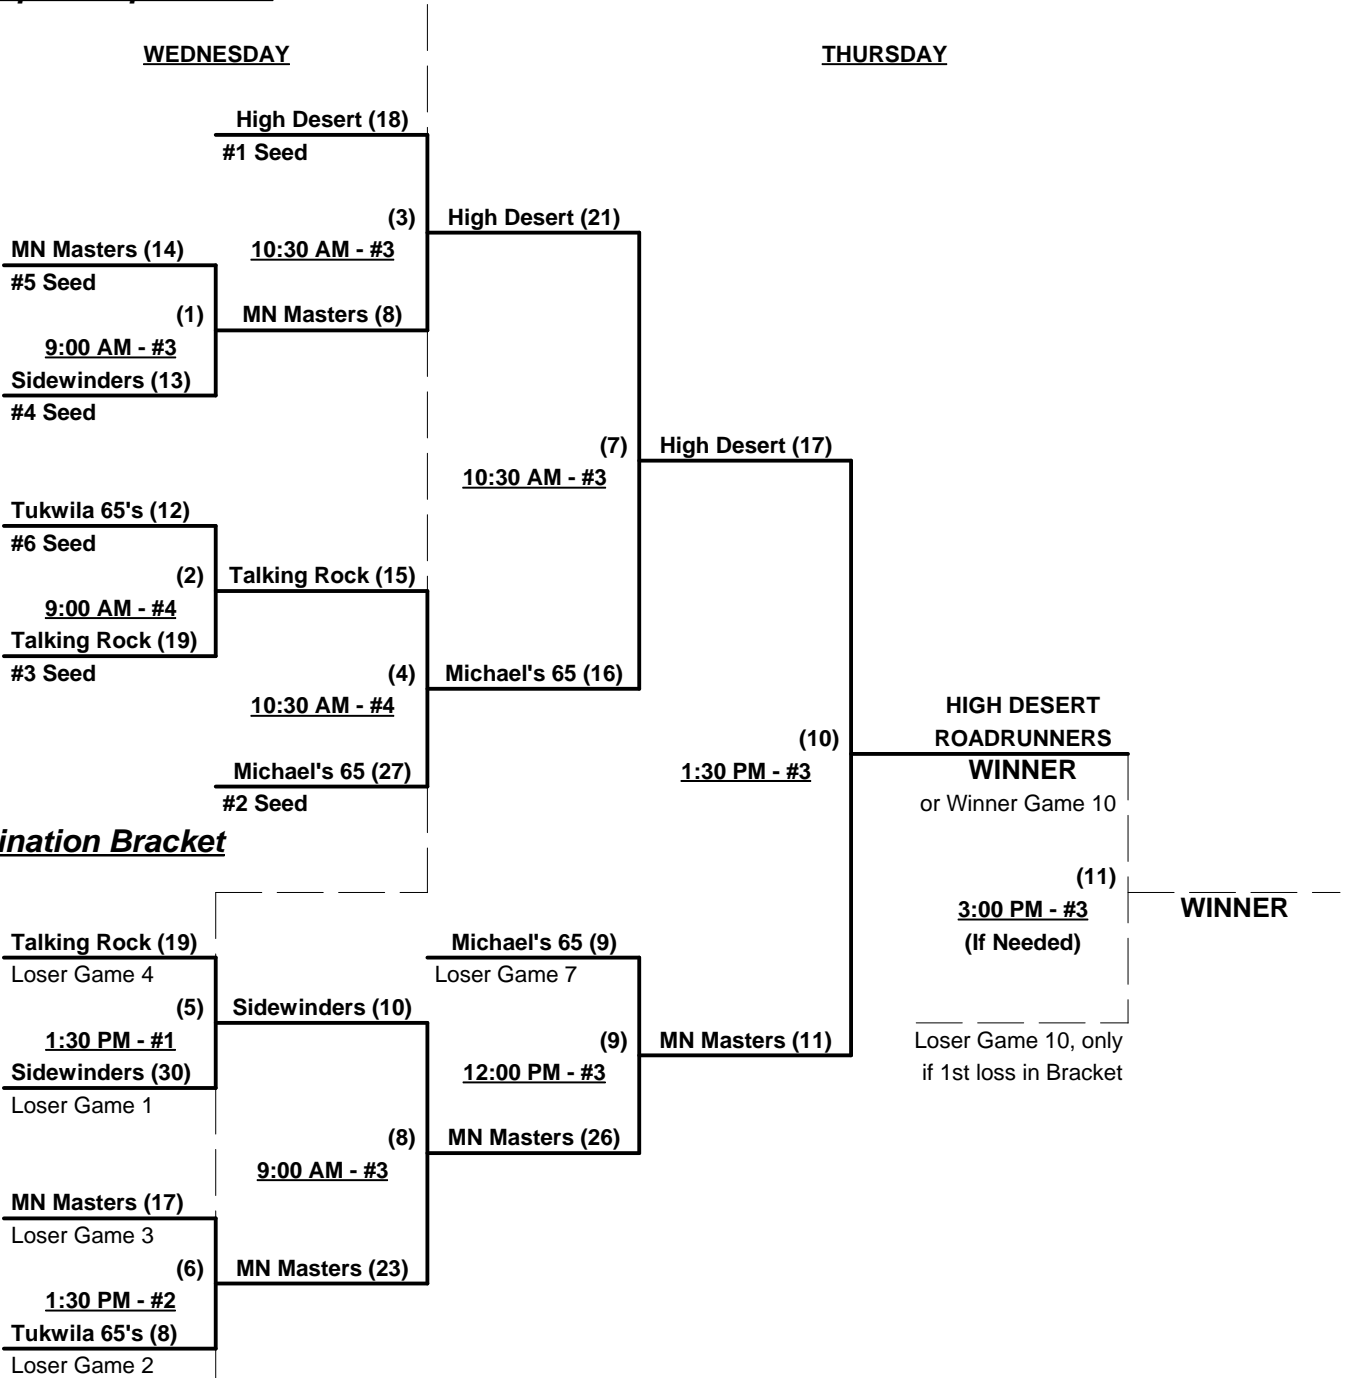

SSUSA's World Championships 2010

Phoenix, Arizona

October 18 - 21, 2010

Rev. 10/27/2010

Men's 65+ AAA Division - 6 Teams

<u>Win</u>	<u>Loss</u>			<u>Win</u>	<u>Loss</u>		
4	0	1	H. Desert Roadrunners (NM)	2	2	4	SCW Sidewinders (AZ)
3	1	2	Michaels 65's (IL)	2	2	5	Talking Rock (AZ)
1	3.	3	Minnesota Masters 65's	0	4	6	Tukwila 65's (WA)

Monday • October 18, 2010 • Papago Park Softball Complex • Phoenix

Time	#	Runs	Team Name	Field	#	Runs	Team Name
1:30 PM	1	25	H. Desert Roadrunners (NM)	1	2	14	Michaels 65's (IL)
1:30 PM	4	12	SCW Sidewinders (AZ)	2	6	2	Tukwila 65's (WA)
1:30 PM	5	10	Talking Rock (AZ)	3	3	6	Minnesota Masters 65's
3:00 PM	6	16	Tukwila 65's (WA)	1	1	18	H. Desert Roadrunners (NM)
3:00 PM	3	15	Minnesota Masters 65's	2	4	17	SCW Sidewinders (AZ)
3:00 PM	2	25	Michaels 65's (IL)	3	5	17	Talking Rock (AZ)

Tuesday • October 19, 2010 • Papago Park Softball Complex • Phoenix

Time	#	Runs	Team Name	Field	#	Runs	Team Name
12:00 PM	2	26	Michaels 65's (IL)	1	3	14	Minnesota Masters 65's
1:30 PM	4	18	SCW Sidewinders (AZ)	1	2	19	Michaels 65's (IL)
1:30 PM	3	14	Minnesota Masters 65's	3	6	3	Tukwila 65's (WA)
1:30 PM	5	12	Talking Rock (AZ)	4	1	14	H. Desert Roadrunners (NM)
3:00 PM	1	24	H. Desert Roadrunners (NM)	1	4	14	SCW Sidewinders (AZ)
3:00 PM	6	9	Tukwila 65's (WA)	4	5	21	Talking Rock (AZ)

Seeding for 65-AAA Double Elimination Bracket commencing Wednesday morning - See Bracket for details

Format: Four (4) Game Round Robin to seed 65-AAA Division Double Elimination Bracket

Home Runs - AAA Rule = 3 per team per game, Outs

Run Rules - 5 runs per ½ inning at bat (except open inning)

Time Limits - RR = 60 + open inn. • Bracket = 65 + open inn. • Championship game(s) = 7 innings full

Tie Breakers - Head to head (in full RR only), least runs allowed, run differential, coin toss

Schedule Subject to Change at Discretion of Tournament and Field Directors

SSUSA's World Championships 2010

Phoenix, Arizona

October 18 - 21, 2010

Rev. 10/28/2010

Men's 65+ AAA Division - 6 Teams

Championship Bracket

Elimination Bracket