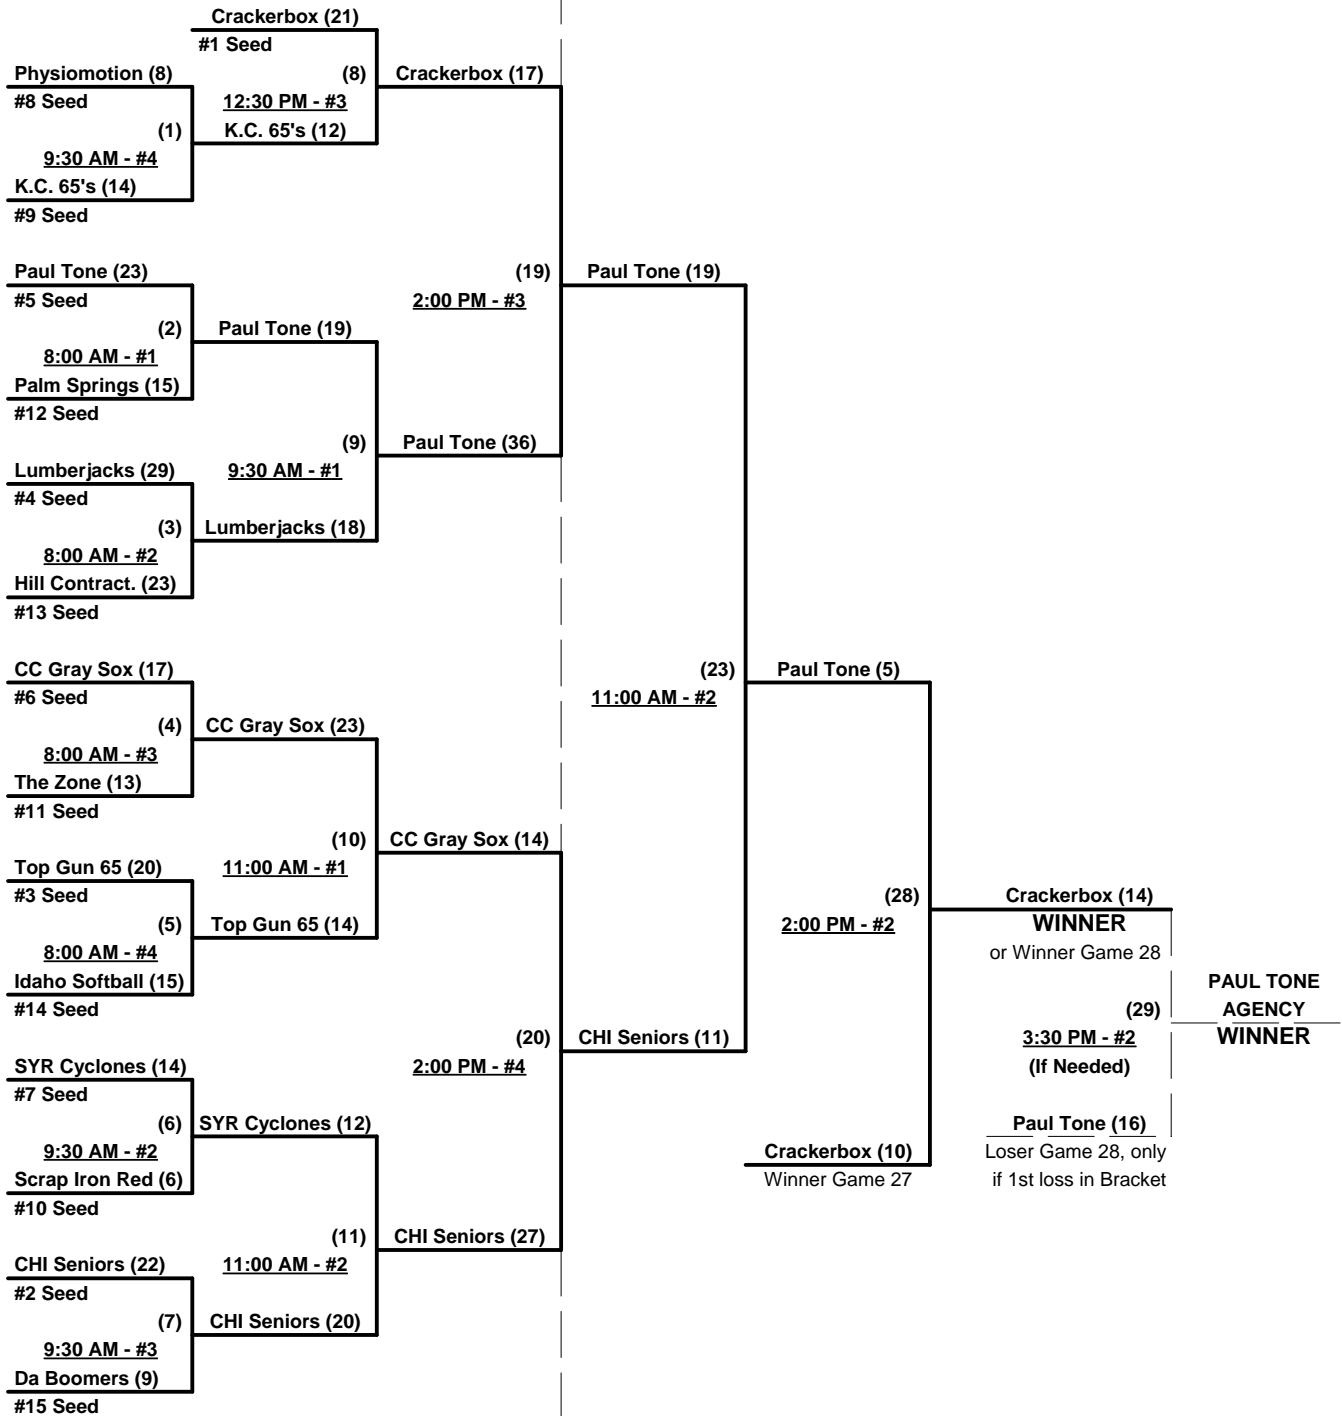

WEDNESDAY - CESAR CHAVEZ

THURSDAY - DESERT WEST

Elimination Bracket

Men's 65+ AA Division - 15 Teams

WEDNESDAY - CESAR CHAVEZ

THURSDAY - DESERT WEST