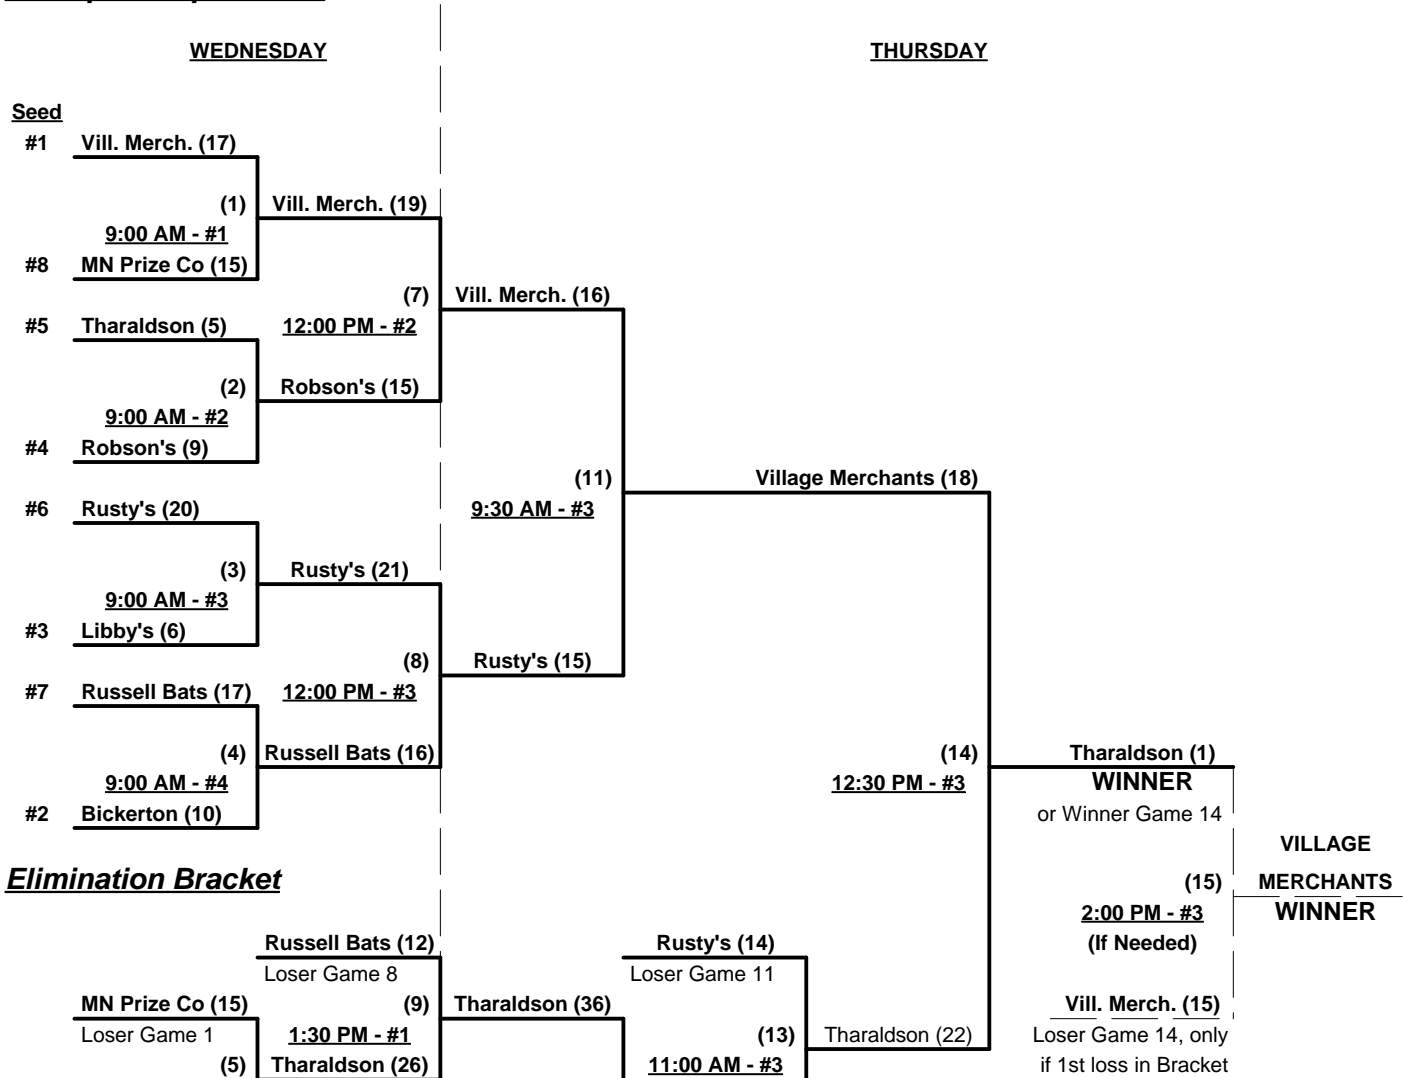

Schedule Subject to Change at Discretion of Tournament and Field Directors

SSUSA's World Championships 2010

Phoenix, Arizona

October 18 - 21, 2010

Rev. 10/27/2010

Men's 65+ Major Division - 8 Teams

Championship Bracket