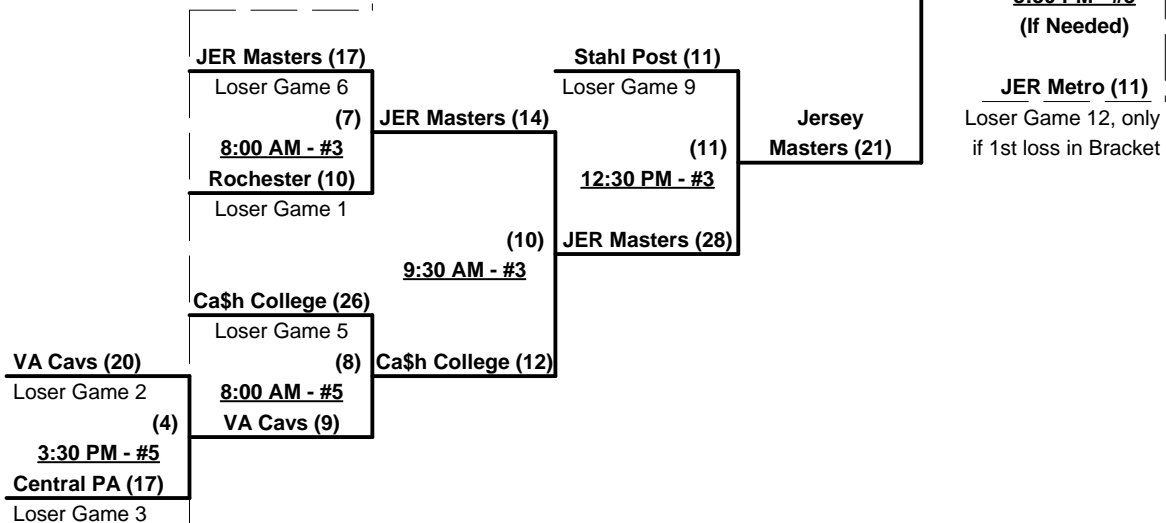

Elimination Bracket

§ Central PA 60's RECEIVE 5-Run OR 11-Defensive-Player equalizer in ALL bracket games.