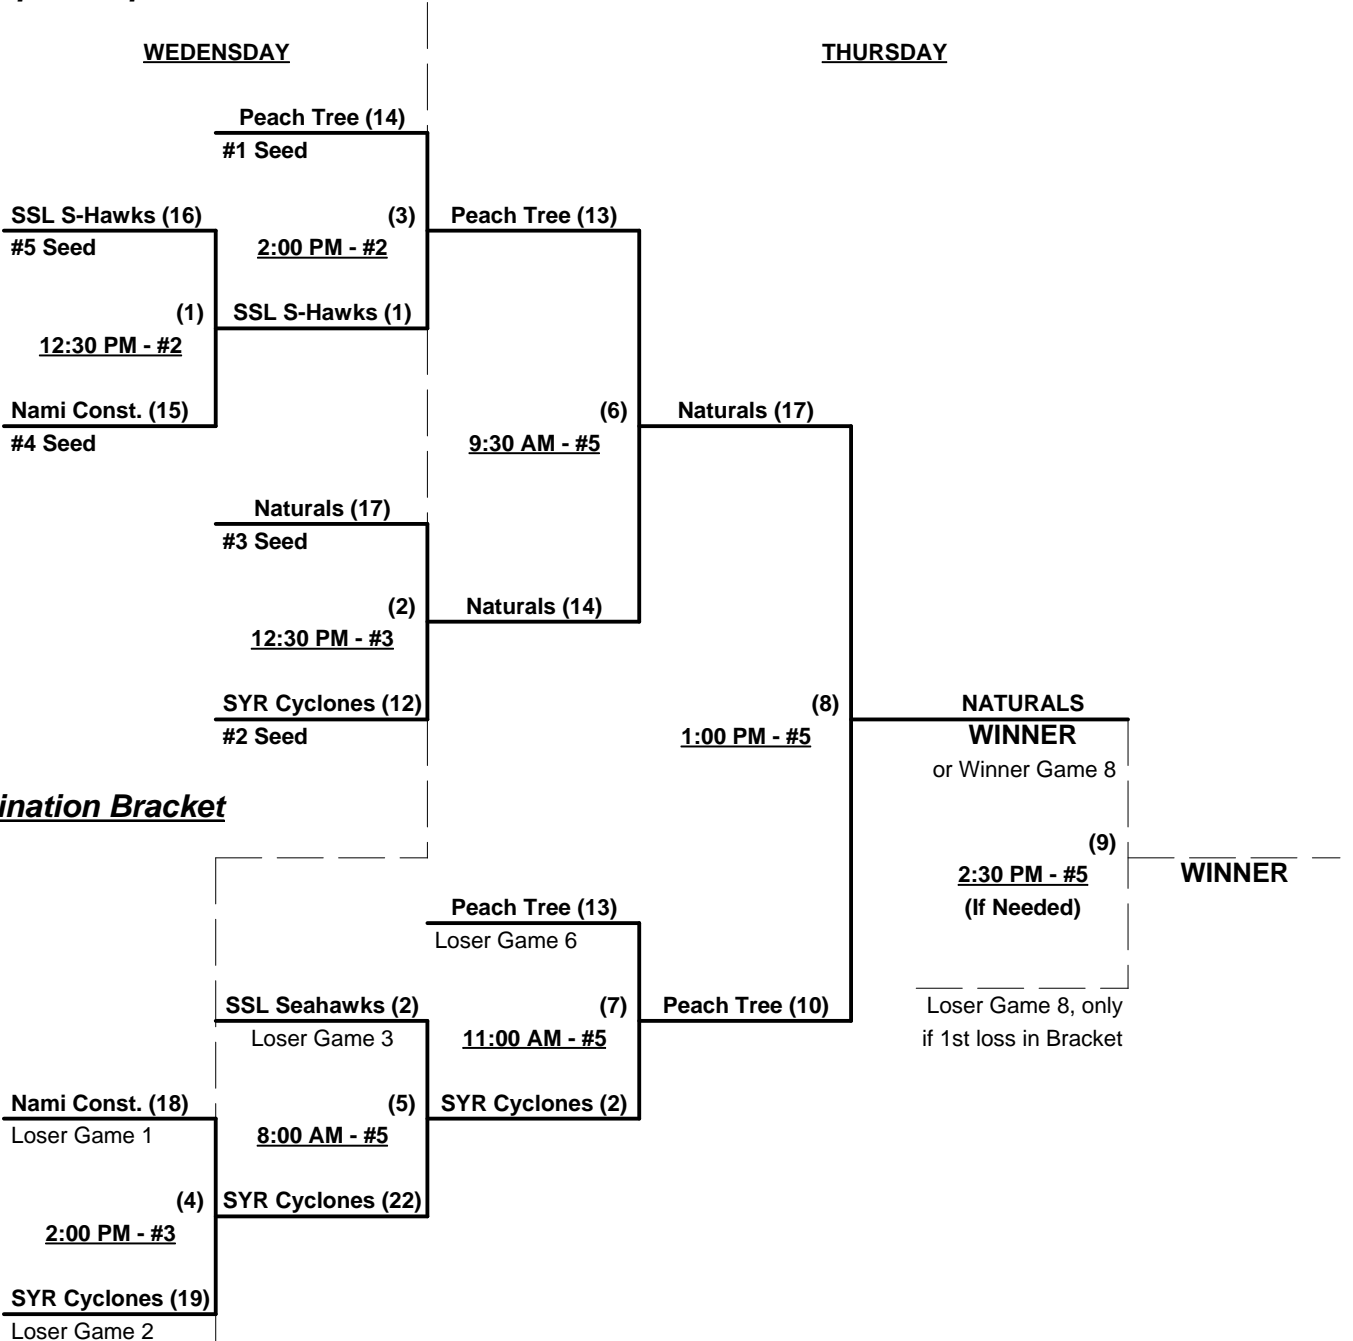

SSUSA's Northeast Championships 2010

Cape May, New Jersey

September 21 - 23, 2010

Rev. 09/23/2010

Men's 70/75+ AAA Division - 5 Teams

Championship Bracket

§ Nami Construction 75's RECEIVE 5-Run equalizer in ALL bracket games