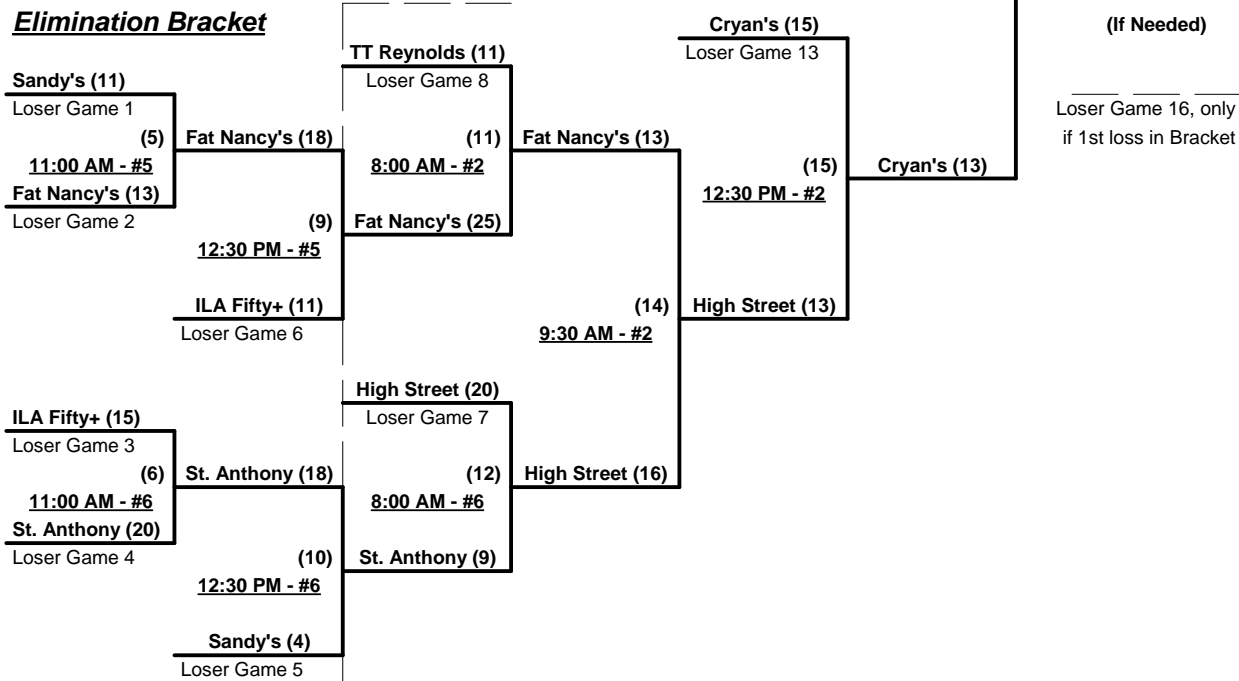

Elimination Bracket