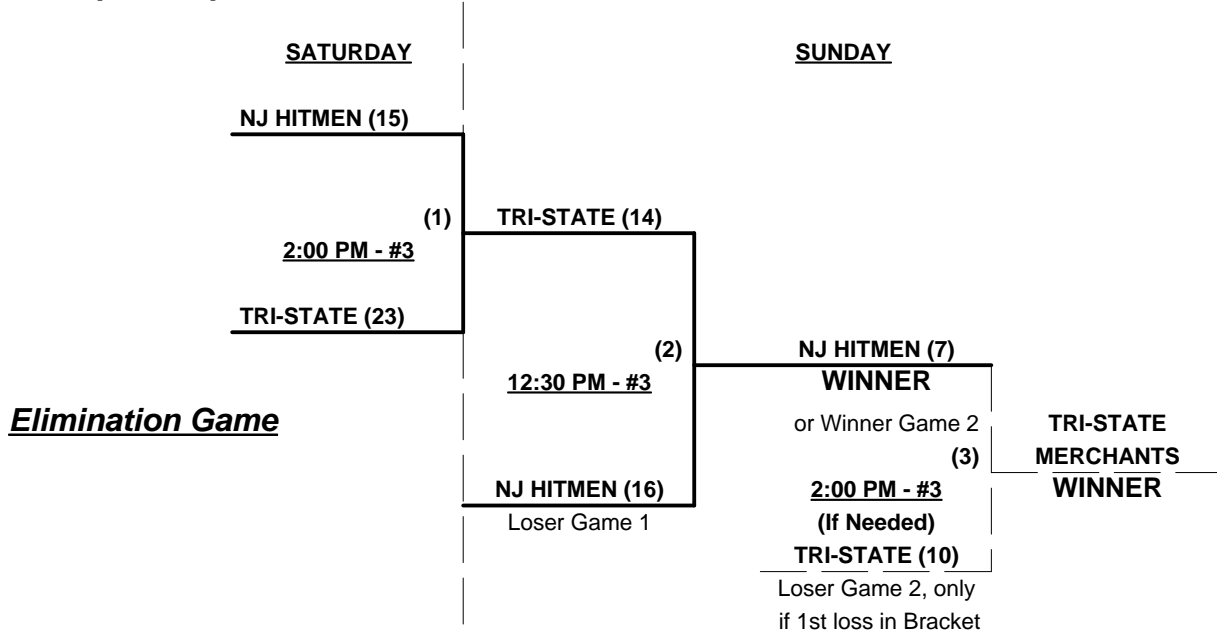

SSUSA's Northeast Championships 2010

Cape May, New Jersey

September 24 - 26, 2010

Rev. 09/25/2010

Men's 55+ Major Division - 2 Teams

Championship Bracket