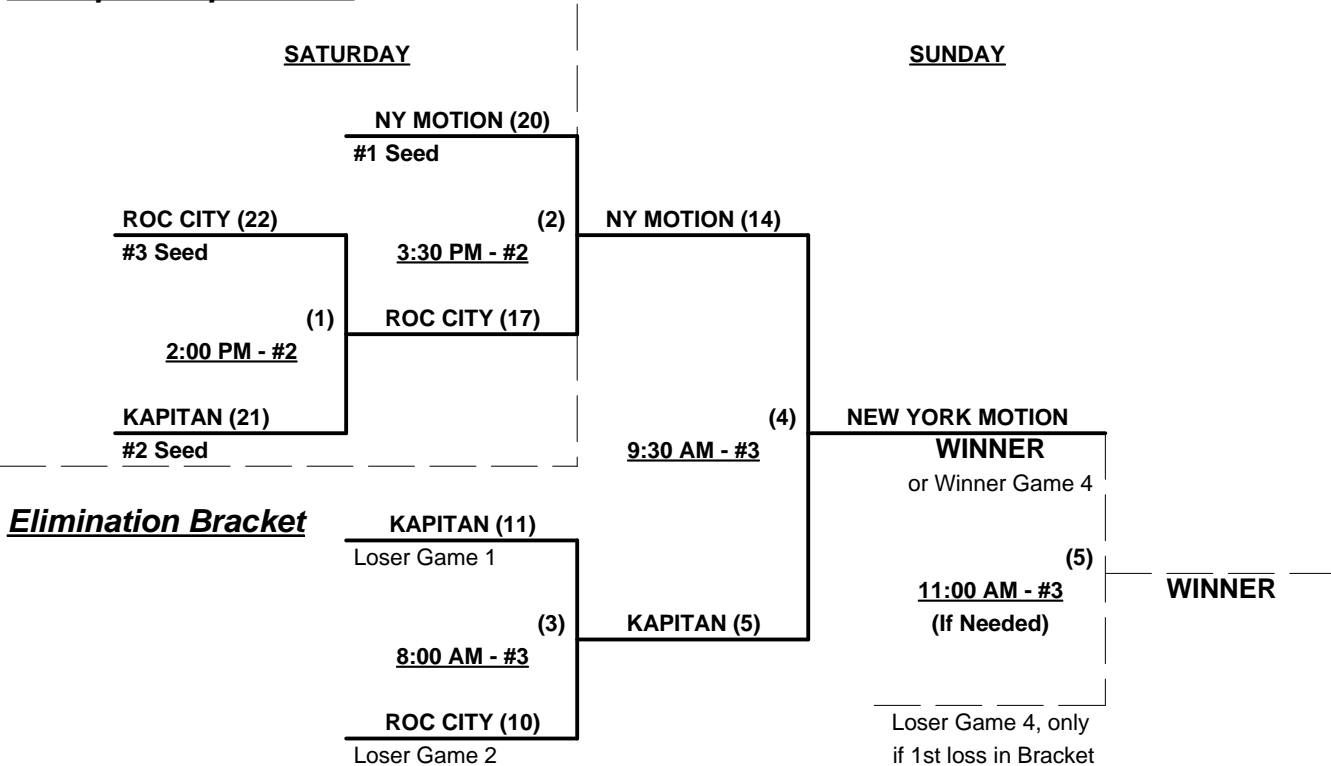

Men's 55+ AAA Division - 3 Teams

Championship Bracket