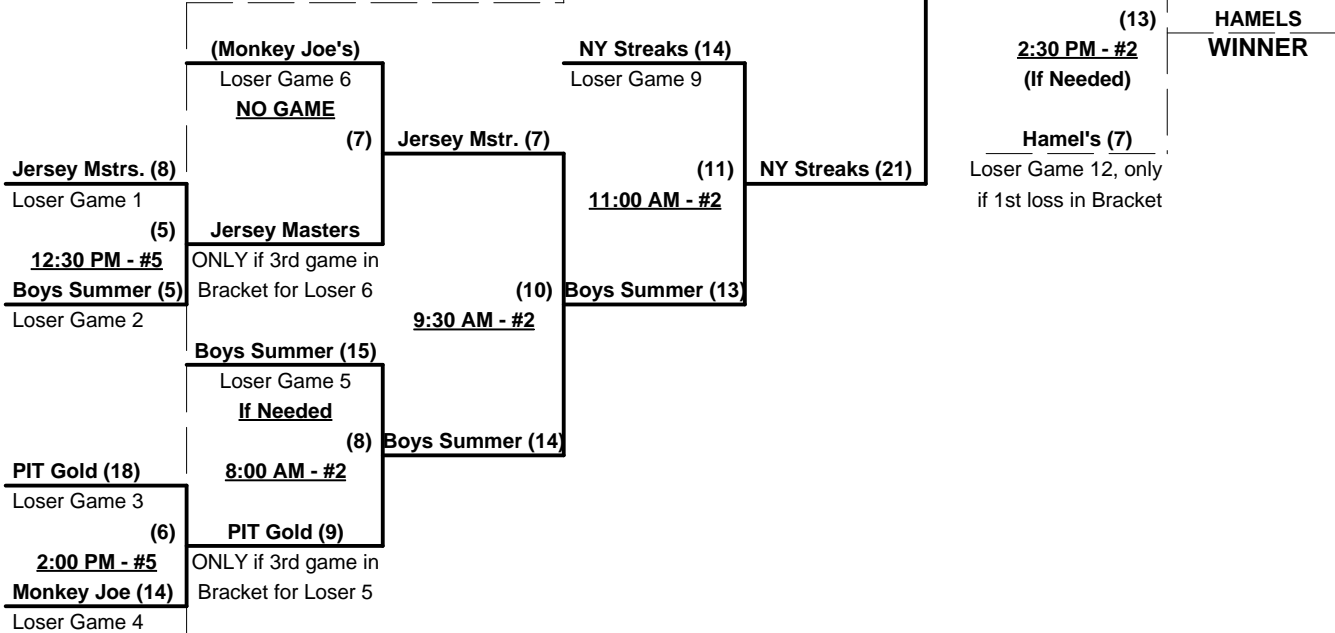

Elimination Bracket

- § Pittsburgh Gold GIVES 5-Run OR 11-Defensive-Player equalizer in ALL bracket games
- ¶ Hamels RECEIVES 5-Run OR 11-Defensive-Player equalizer in ALL bracket games (BOTH if game vs. Pittsburgh Gold)