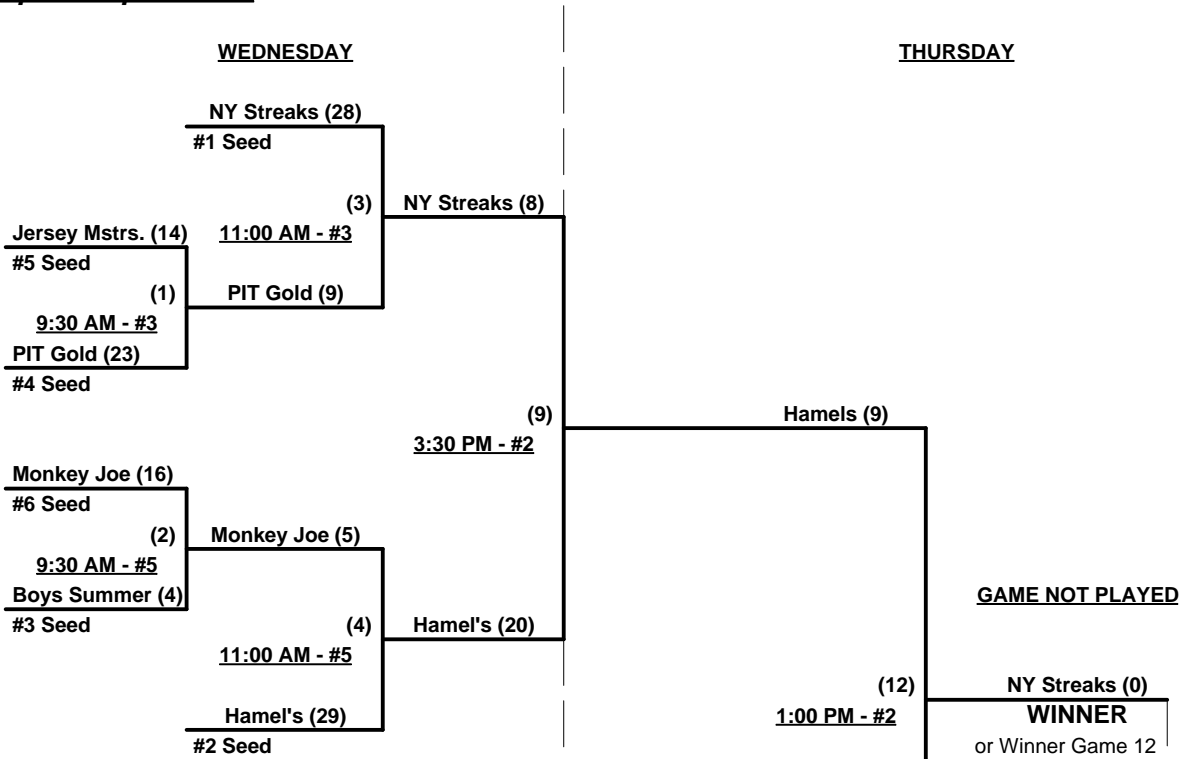

SSUSA's Northeast Championships 2010

Cape May, New Jersey

September 21 - 23, 2010

Rev. 09/23/2010

Men's 65+ Division - 6 Teams

Championship Bracket