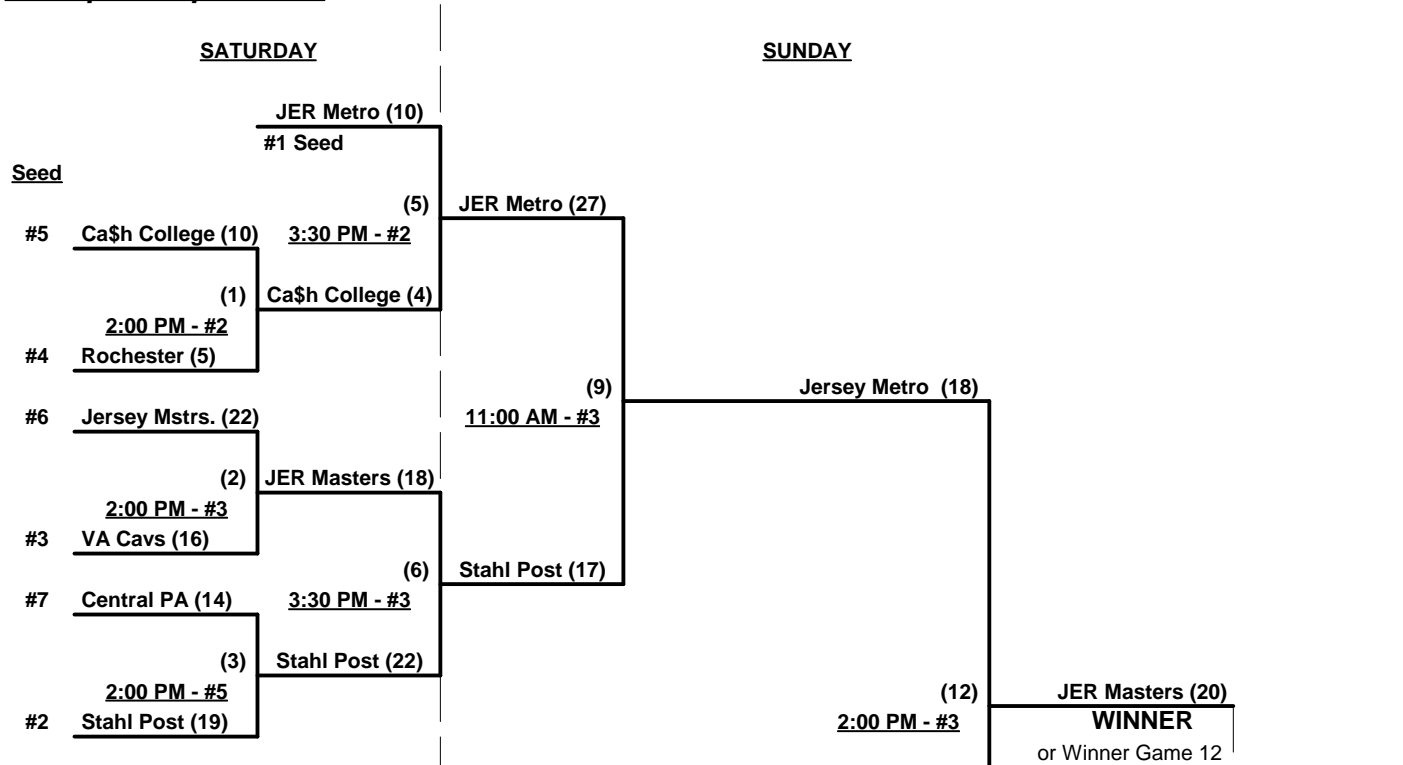

SSUSA's Northeast Championships 2010

Cape May, New Jersey

September 24 - 26, 2010

Rev. 09/26/2010

Men's 60+ Silver Division - 7 Teams

Championship Bracket