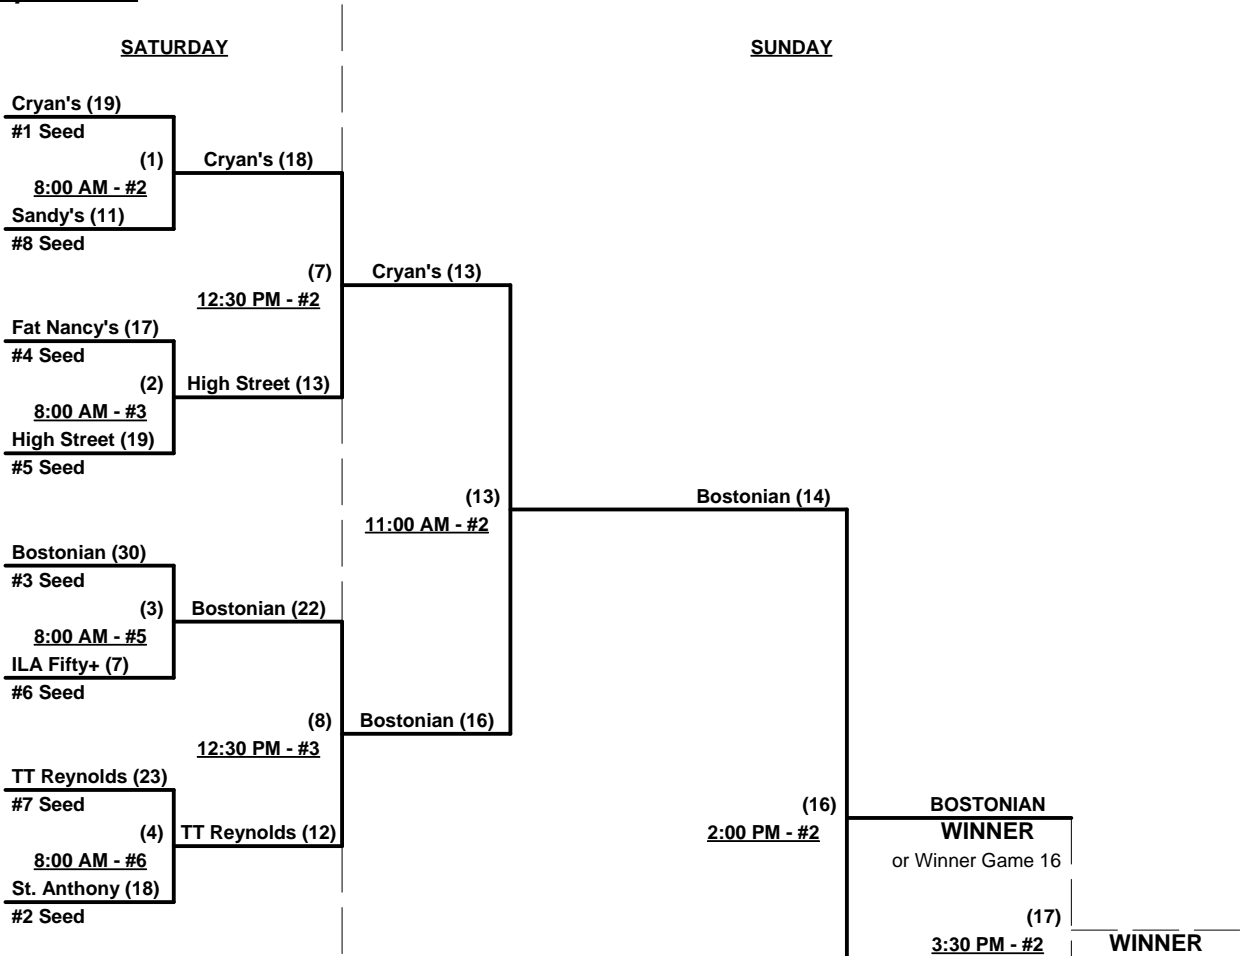

SSUSA's Northeast Championships 2010

Cape May, New Jersey

September 24 - 26, 2010

Rev. 09/26/2010

Men's 50+ AAA Division - 8 Teams

Championship Bracket