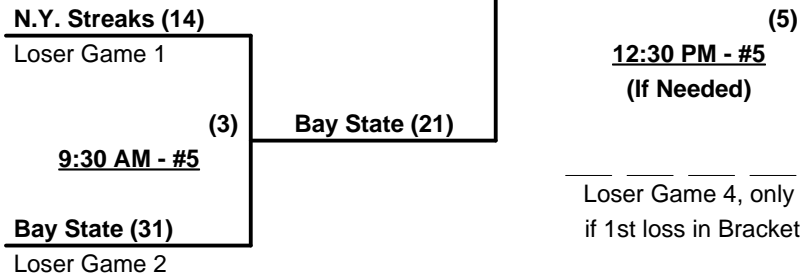

Elimination Bracket