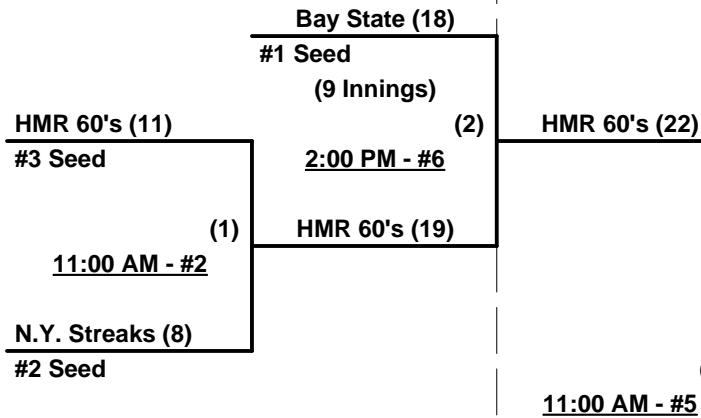

SSUSA's Northeast Championships 2010

Cape May, New Jersey

September 24 - 26, 2010

Rev. 09/26/2010

Men's 60+ Major Division - 3 Teams

Championship Bracket

SATURDAY

SUNDAY

Elimination Bracket

WINNER