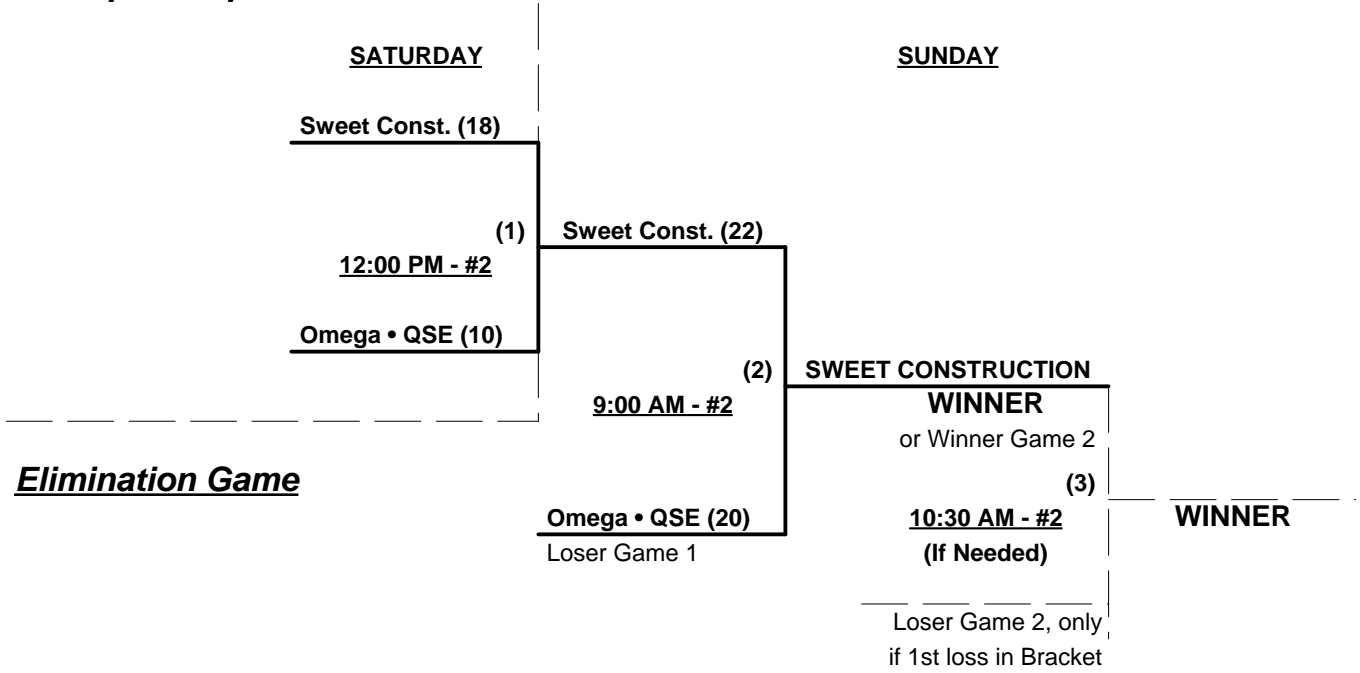

Schedule Subject to Change at Discretion of Tournament and Field Directors

SSUSA's Eastern Nationals 2010
 Raleigh, North Carolina
 August 6 - 8, 2010

Rev. 08/18/2010

Men's 50+ Major Division - 2 Teams

Championship Bracket