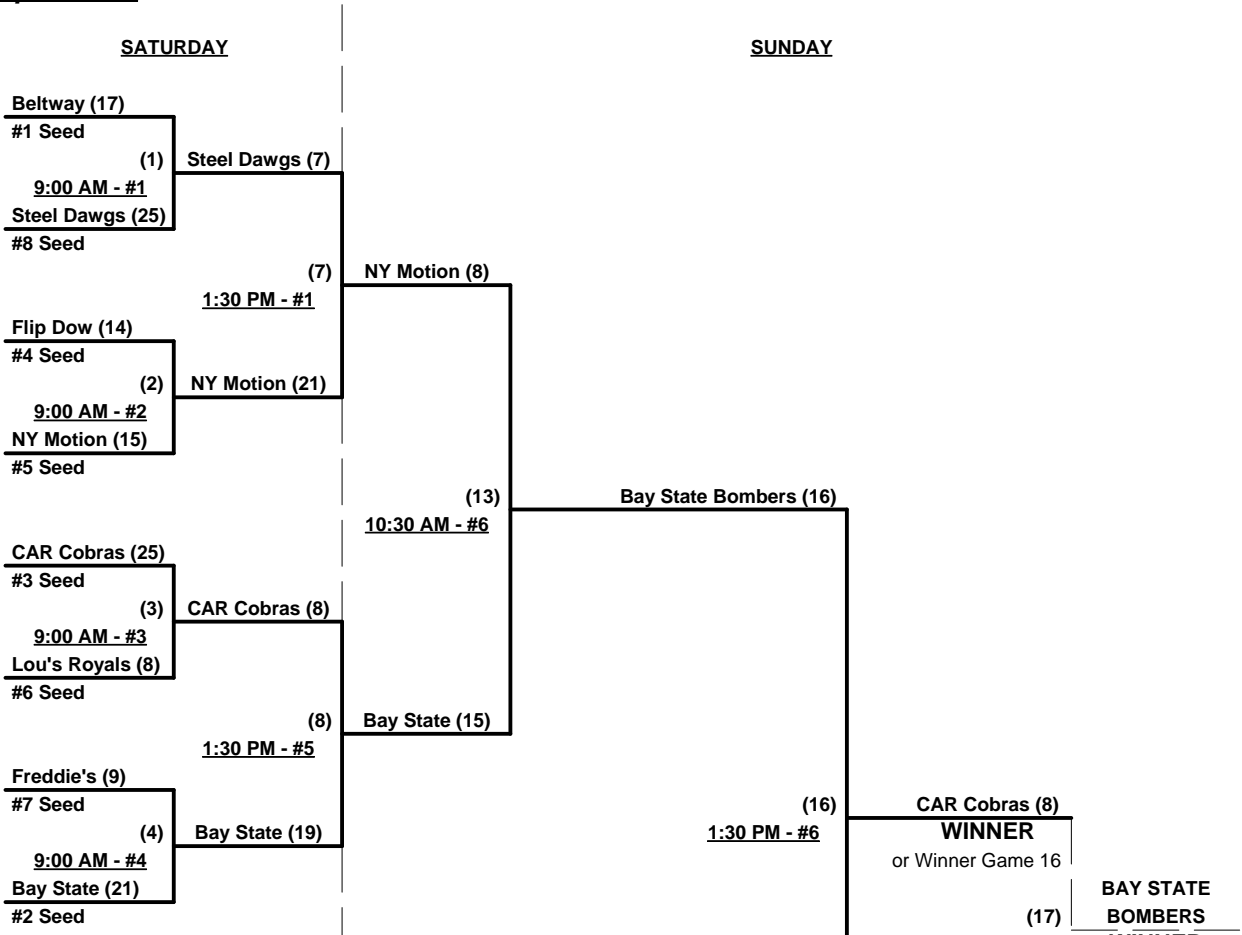

SSUSA's Eastern Nationals 2010

Raleigh, North Carolina

August 6 - 8, 2010

Rev. 08/18/2010

Men's 50/55+ Silver Division - 8 Teams

Championship Bracket