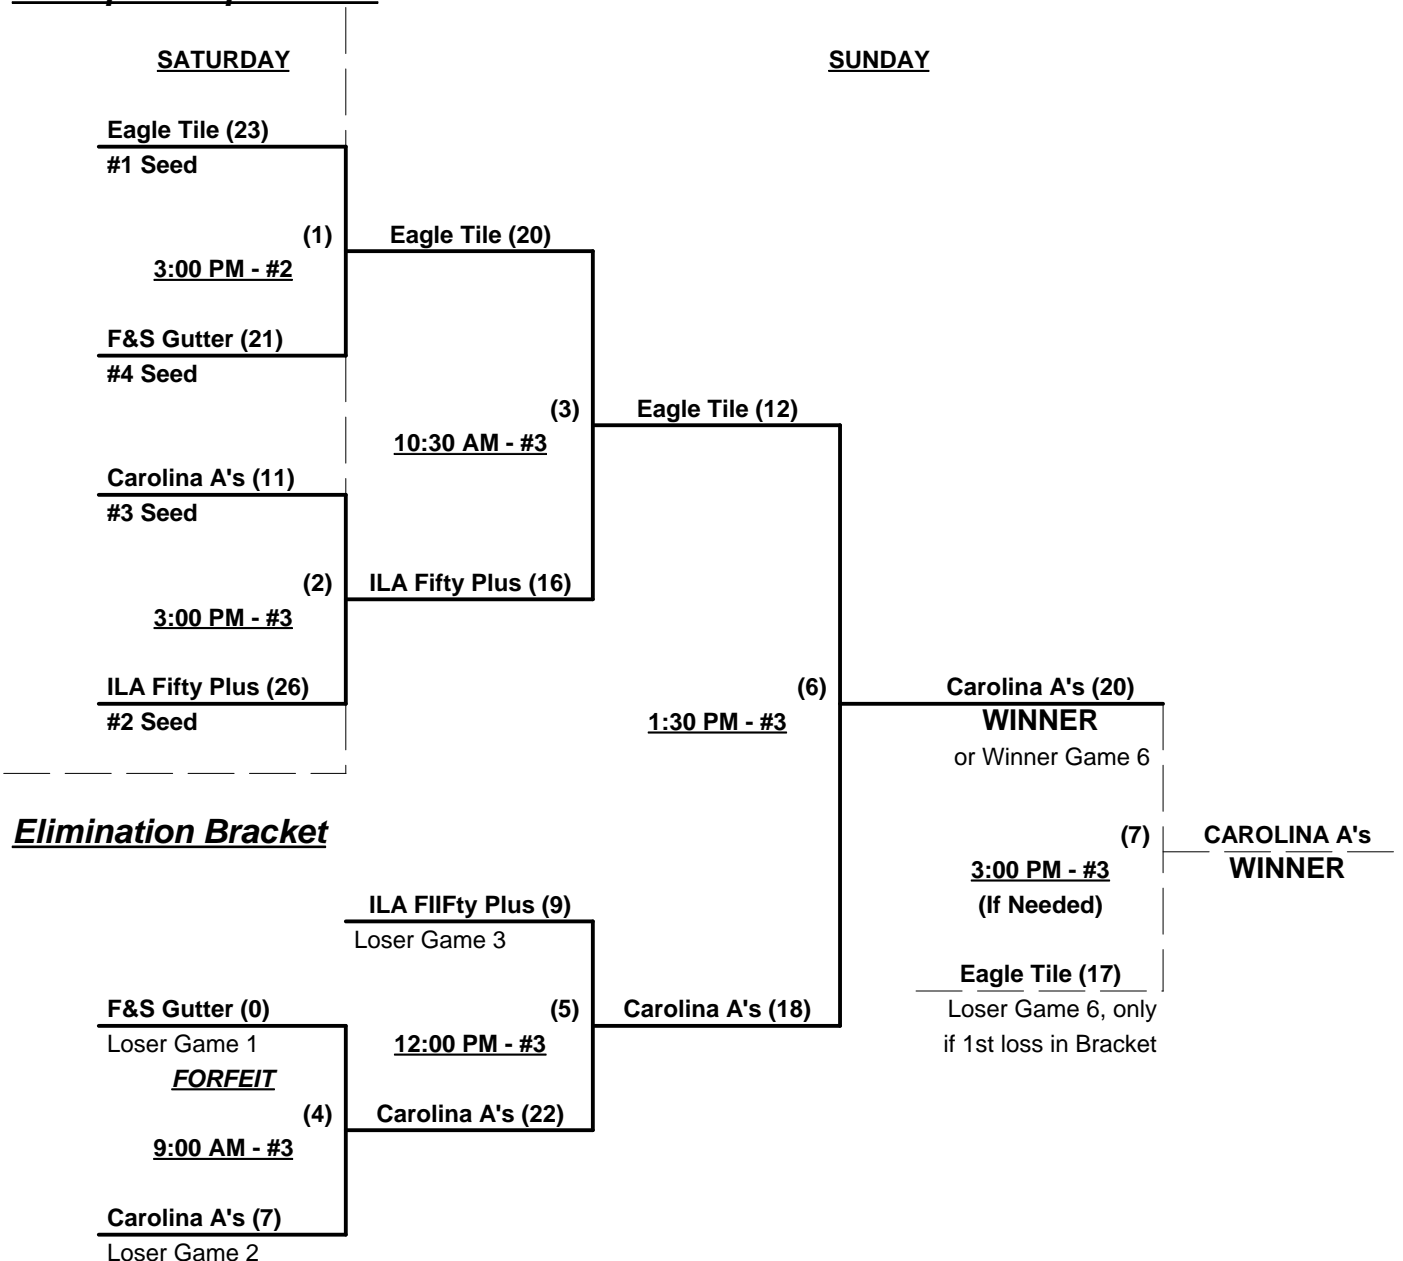

Men's 50+ AAA Division - 4 Teams

Championship Bracket

SSUSA's Eastern Nationals 2010

Raleigh, North Carolina

August 6 - 8, 2010

Rev. 08/18/2010

Men's 55/60+ Platinum Division - 4 Teams

Win	Loss		
1	2	1	Bass Gloves (VA)
2	1	2	Black and Blue (IN)

Win	Loss		
1	2	3	Sweet Construction 55 (NJ)
2	1	4	Turn Two/Vemma 60 (NC)

Friday - August 6, 2010 - Walnut Creek Softball Complex • Raleigh

Time	#	Runs	Team Name	Field	#	Runs	Team Name
9:00 AM	1	21	Bass Gloves (VA)	2	2	22	Black and Blue (IN)
9:00 AM	4	28	Turn Two/Vemma 60 (NC)	3	3	17	Sweet Construction 55 (NJ)
10:30 AM	2	20	§ Black and Blue (IN)	2	4	23	Turn Two/Vemma 60 (NC)
10:30 AM	3	27	Sweet Construction 55 (NJ)	3	1	17	§ Bass Gloves (VA)

Saturday - August 7, 2010 - Walnut Creek Softball Complex • Raleigh

Time	#	Runs	Team Name	Field	#	Runs	Team Name
1:30 PM	1	26	§ Bass Gloves (VA)	2	4	25	Turn Two/Vemma 60 (NC)
1:30 PM	2	17	§ Black and Blue (IN)	3	3	15	Sweet Construction 55 (NJ)

§ Team noted GIVES 5-Run OR 11-Defensive Player Equalizer in stated game

NOTE: Teams must WIN any combined Division to be eligible for Awards and 2011 Tournament of Champions bid.

1. **Format:** Full (3-game) Exhibition Round Robin prior to respective Best 2 of 3 Championship Series
   Teams #1-2 play Best 2 of 3 for Men's 55-Major+ Championship
   Teams #3-4 play Best 2 of 3 for Men's 55/60-Platinum Championship
   USA Both teams receive automatic berth in USA National Championship Games at Phoenix World's Home Runs - Home run rule of LOWER rated team in game
   Major+ Rule = 10 per team per game, outs Major Rule = 5 per team per game, outs
   Run Rules - 5 runs per ½ inning at bat (except open inning)
   Time Limits - RR = 60 + open inn. • Bracket = 65 + open inn. • Championship game(s) = 7 innings full
   Tie Breakers - Head to head (in full RR only), least runs allowed, run differential, coin toss

Schedule Subject to Change at Discretion of Tournament and Field Directors