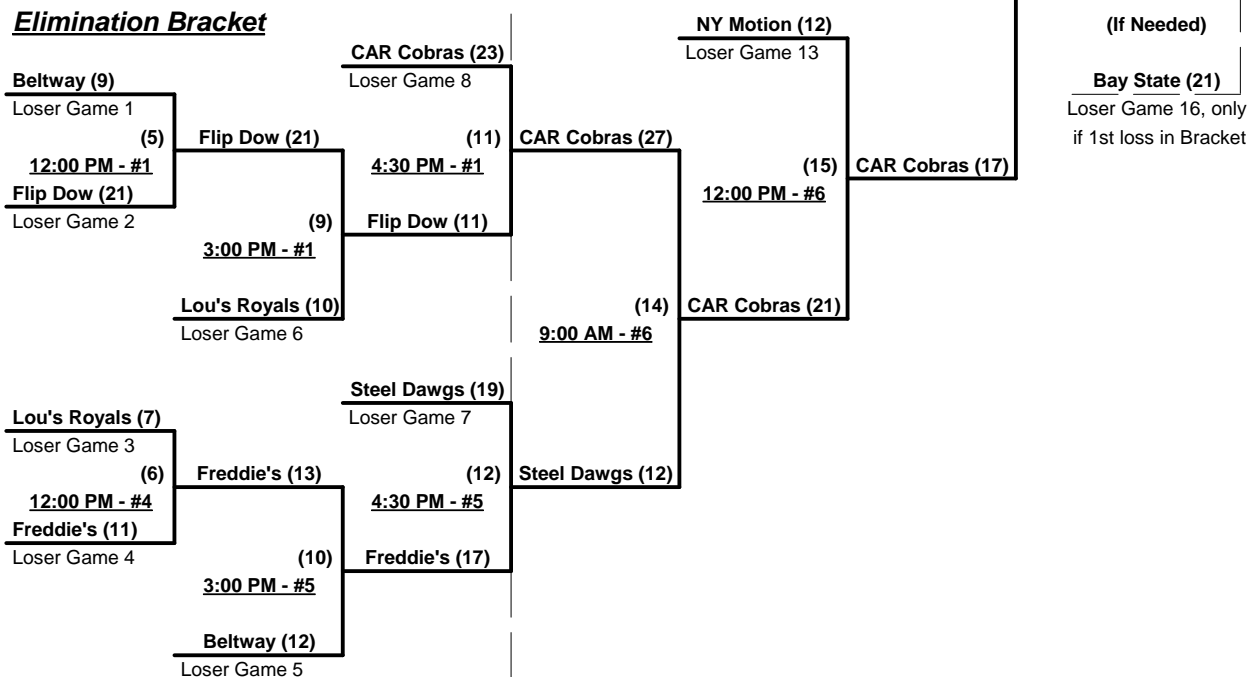

Elimination Bracket