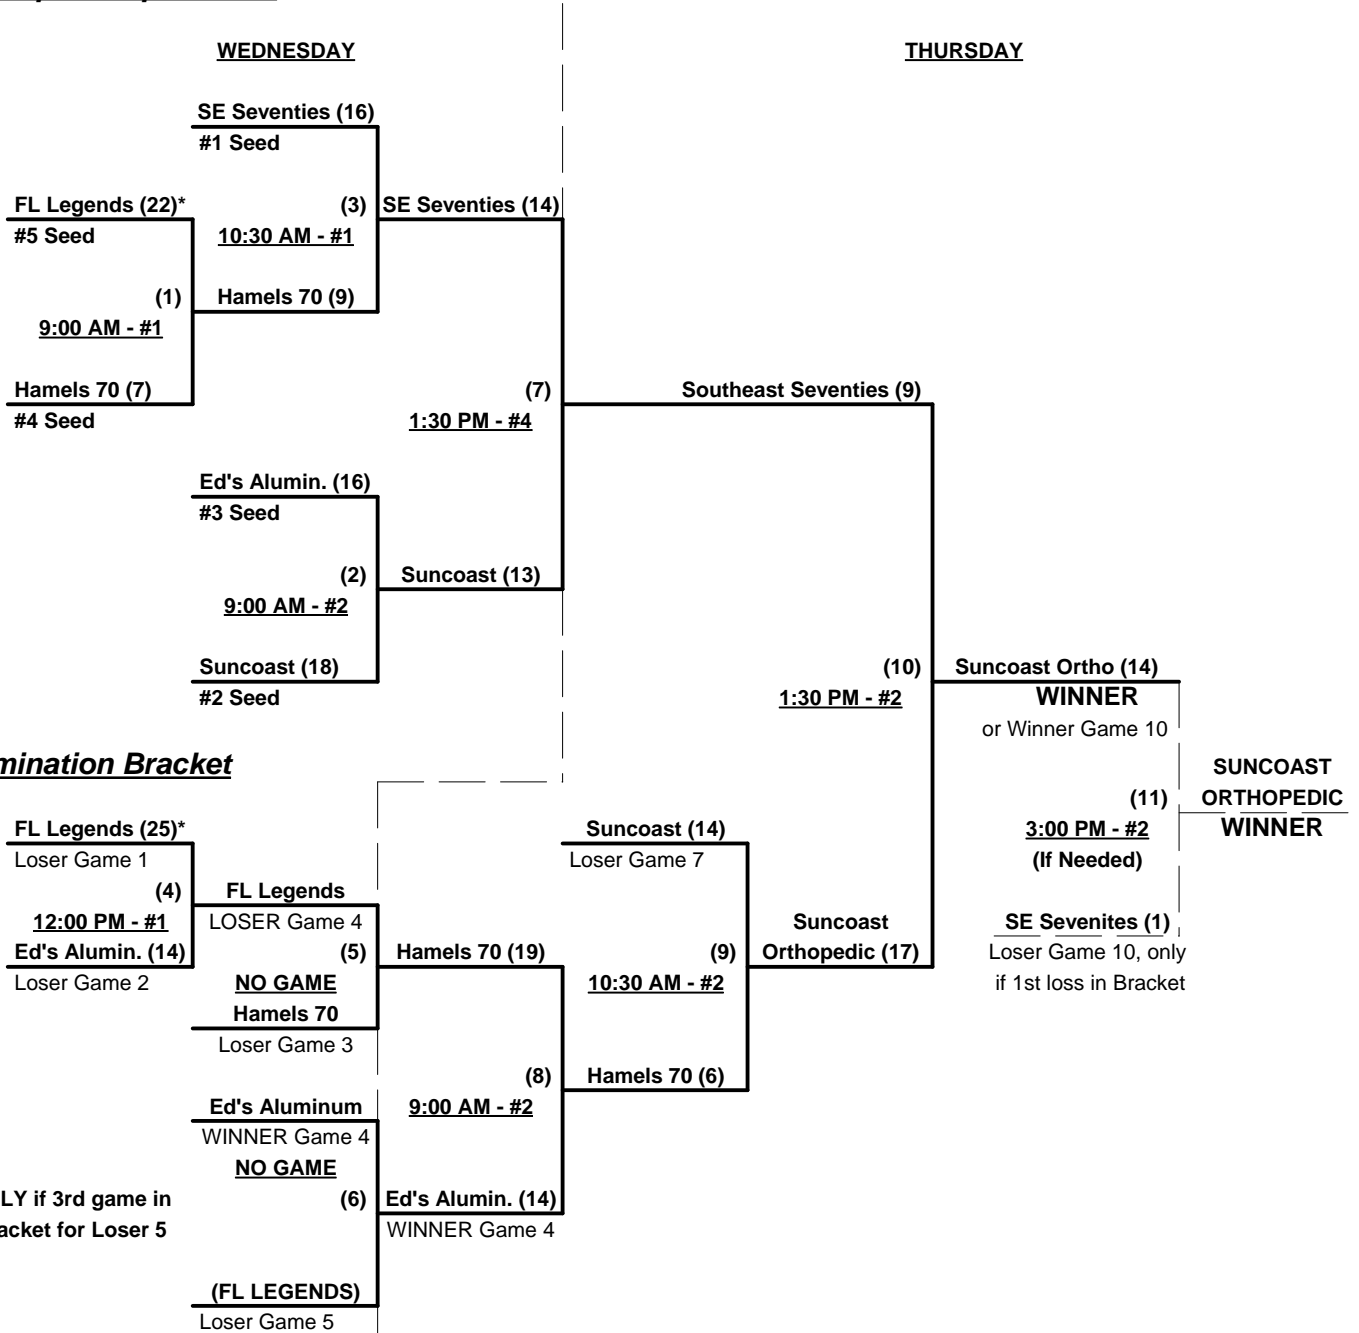

SSUSA's Eastern Nationals 2010

Raleigh, North Carolina

August 3 - 5, 2010

Rev. 08/18/2010

Men's 65/70+ Platinum Division - 5 Teams

Championship Bracket

§ FL Legends GIVES 5-run equalizer against all opponents except Ed's Aluminum
Ed's Aluminum RECEIVES 5-run equalizer from all opponents except FL Legends
FL Legends is designated Home team and GIVES 7-run equalizer vs. Ed's Aluminum