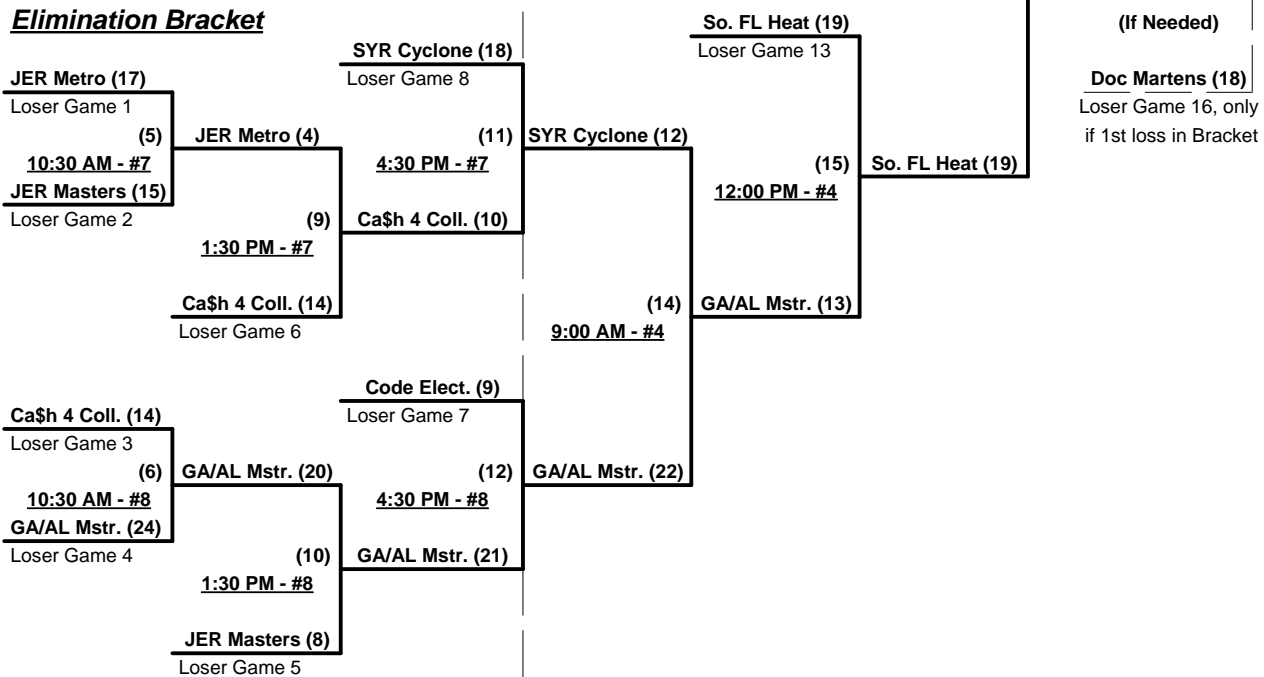

Elimination Bracket