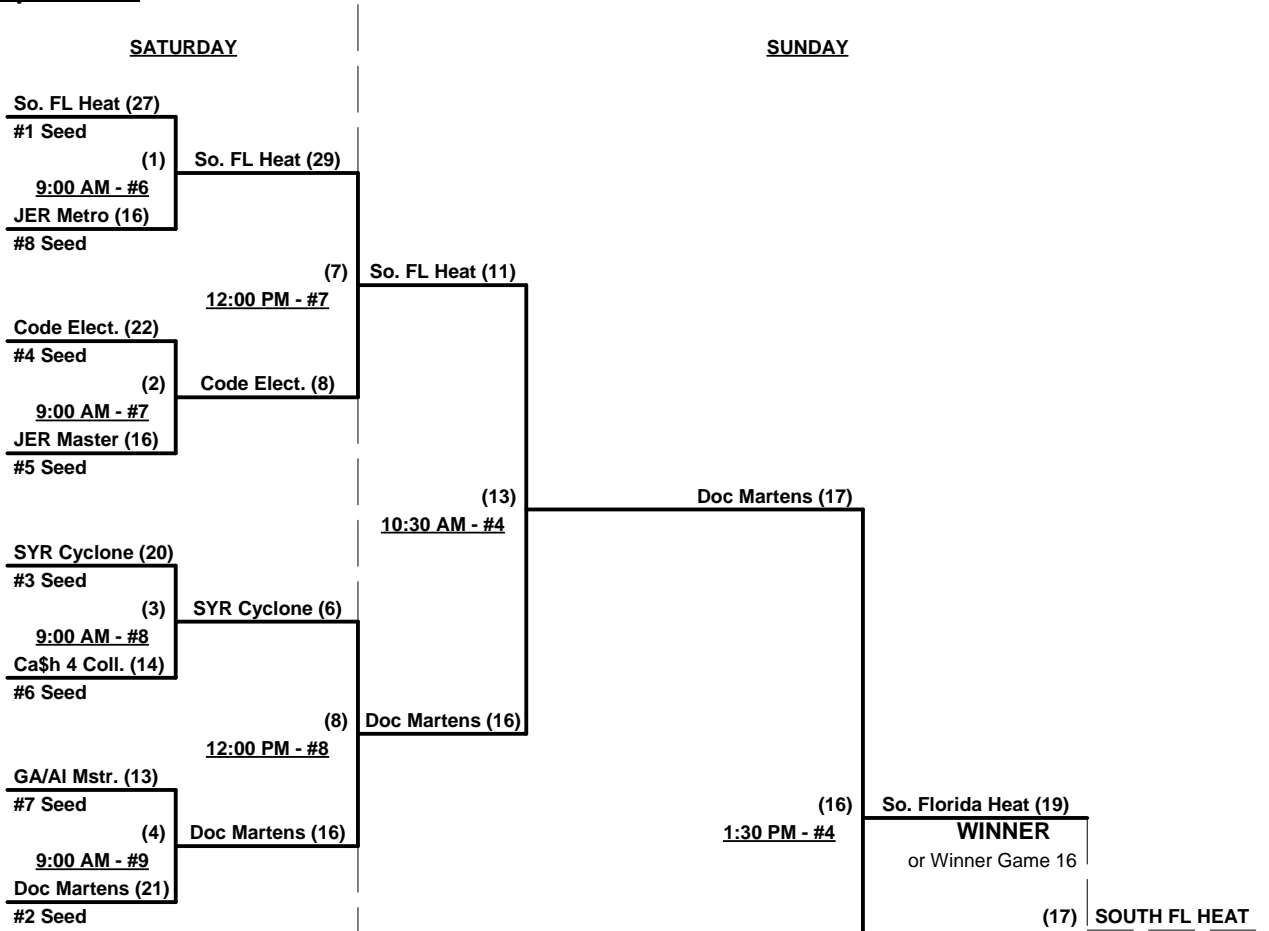

SSUSA's Eastern Nationals 2010

Raleigh, North Carolina

August 6 - 8, 2010

Rev. 08/18/2010

Men's 60+ AAA Division - 8 Teams

Championship Bracket