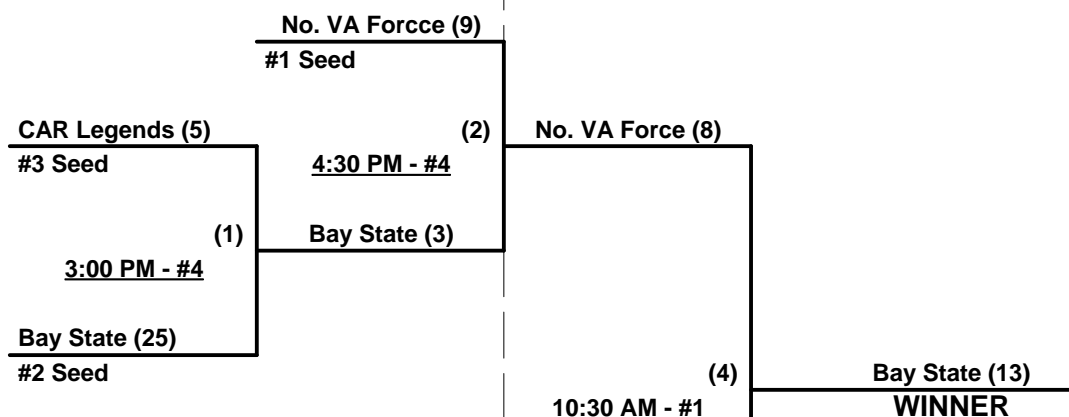

Men's 60+ Major Division - 3 Teams

Championship Bracket

SATURDAY

SUNDAY