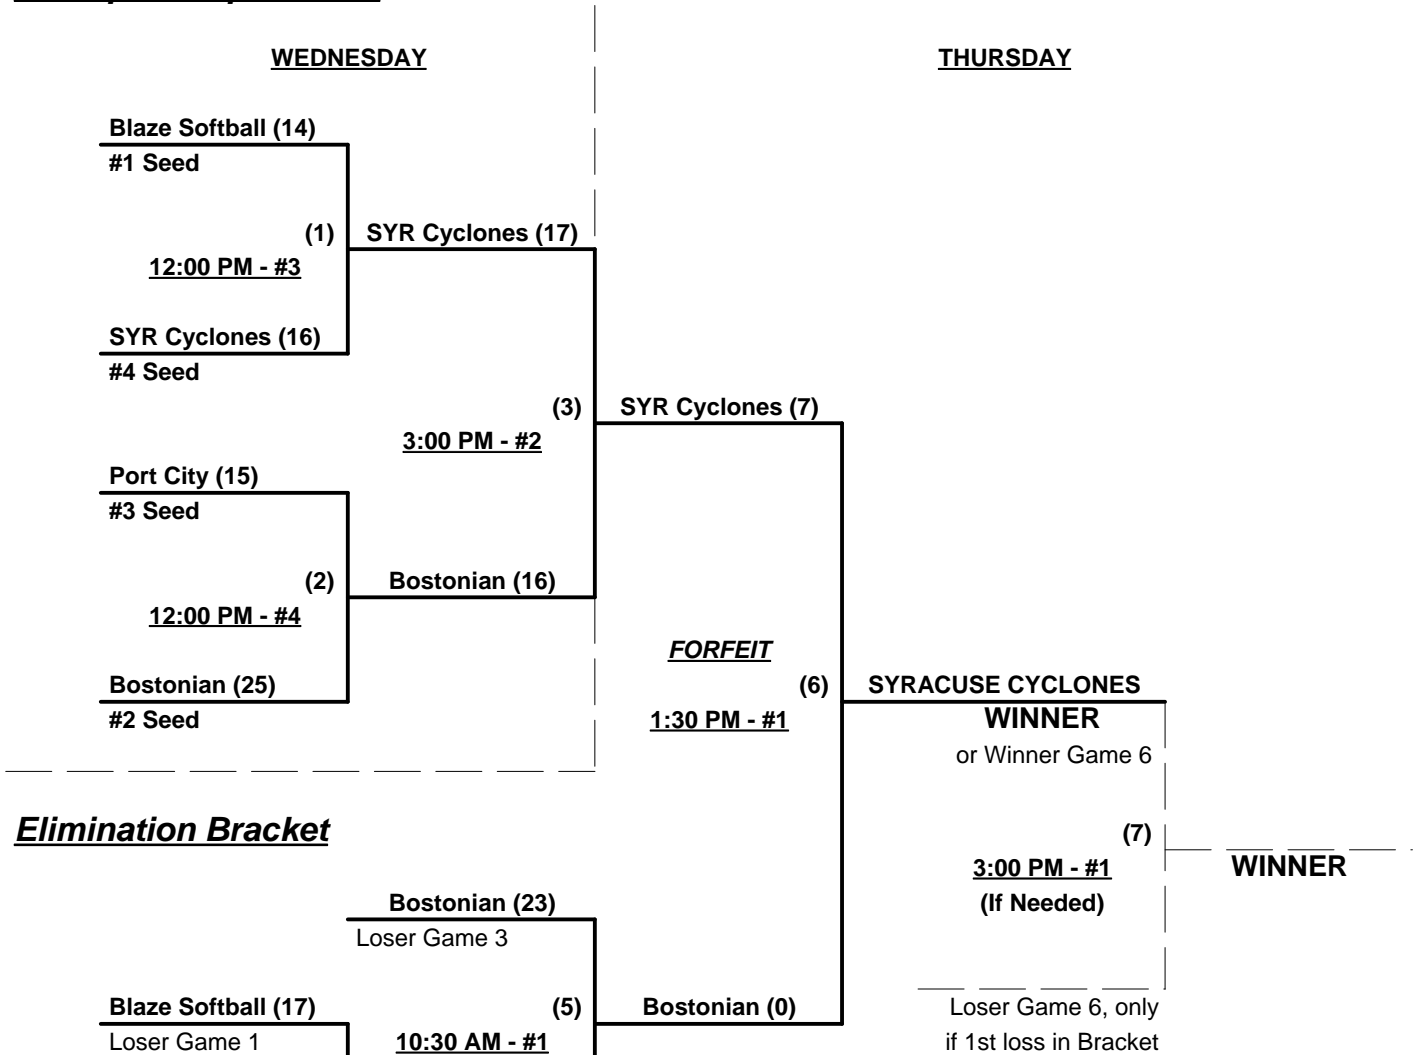

Men's 65+ Silver Division - 4 Teams

Championship Bracket

§ Syracuse Cyclones RECEIVES 5-Run OR 11-Defensive-Player Equalizer in ALL Bracket games

SSUSA's Eastern Nationals 2010

Raleigh, North Carolina

August 3 - 5, 2010

Rev. 08/18/2010

Men's 65/70+ Platinum Division - 5 Teams

Win	Loss		
1	1	1	Florida Legends/H. Kinetics
0	2	2	Hamels 70 (MD)
2	0	3	Southeast Seventies (FL)

Win	Loss		
1	1	4	Suncoast Orthopedic (FL)
1	1	5	Ed's Aluminum (FL)

Tuesday - August 3, 2010 - Walnut Creek Softball Complex • Raleigh

Time	#	Runs		Team Name	Field	#	Runs		Team Name
10:30 AM	1	9	§	Florida Legends/H. Kinetics	4	4	22		Suncoast Orthopedic (FL)
12:30 PM	5	20		Ed's Aluminum (FL)	3	2	17	§	Hamels 70 (MD)
12:30 PM	4	7		Suncoast Orthopedic (FL)	4	3	14		Southeast Seventies (FL)
2:00 PM	2	19		Hamels 70 (MD)	3	1	20	§	Florida Legends/H. Kinetics
2:00 PM	3	14	§	Southeast Seventies (FL)	4	5	10		Ed's Aluminum (FL)

§ Team noted GIVES equalizer of 5 runs vs. older or lower rated team

Seeding for 65/70-Platinum Three-Game-Guarantee Bracket commencing WEDNESDAY morning - See Bracket

NOTE: Teams must WIN any combined Division to be eligible for Awards and 2011 Tournament of Champions bid.

1. **Format:** Two (2) game Round Robin to seed 65/70-Platinum Three-Game Guarantee Bracket
2. **USA** Teams #1 & #5 receive automatic berth in USA National Championship Games at Phoenix World's
   Team #1 plays "Exhibition" - Seeded last in Bracket and cannot advance in Bracket
3. Home Runs - Home run rule of LOWER rated team in game
   Major+ Rule = 10 per team per game, outs Major Rule = 5 per team per game, outs
4. Run Rules - 5 runs per ½ inning at bat (except open inning)
5. Time Limits - RR = 60 + open inn. • Bracket = 65 + open inn. • Championship game(s) = 7 innings full
6. Tie Breakers - Head to head (in full RR only), least runs allowed, run differential, coin toss

Schedule Subject to Change at Discretion of Tournament and Field Directors