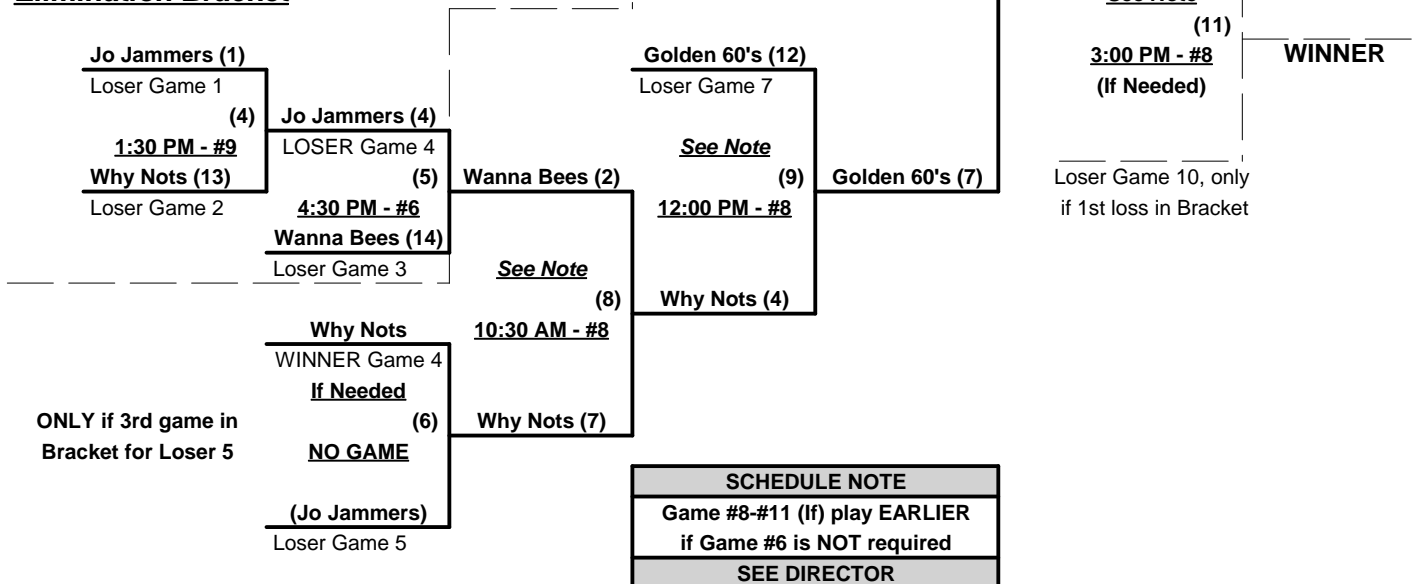

Elimination Bracket

§ Golden Girls 60's RECEIVE 5-Run Equalizer in ALL Bracket games