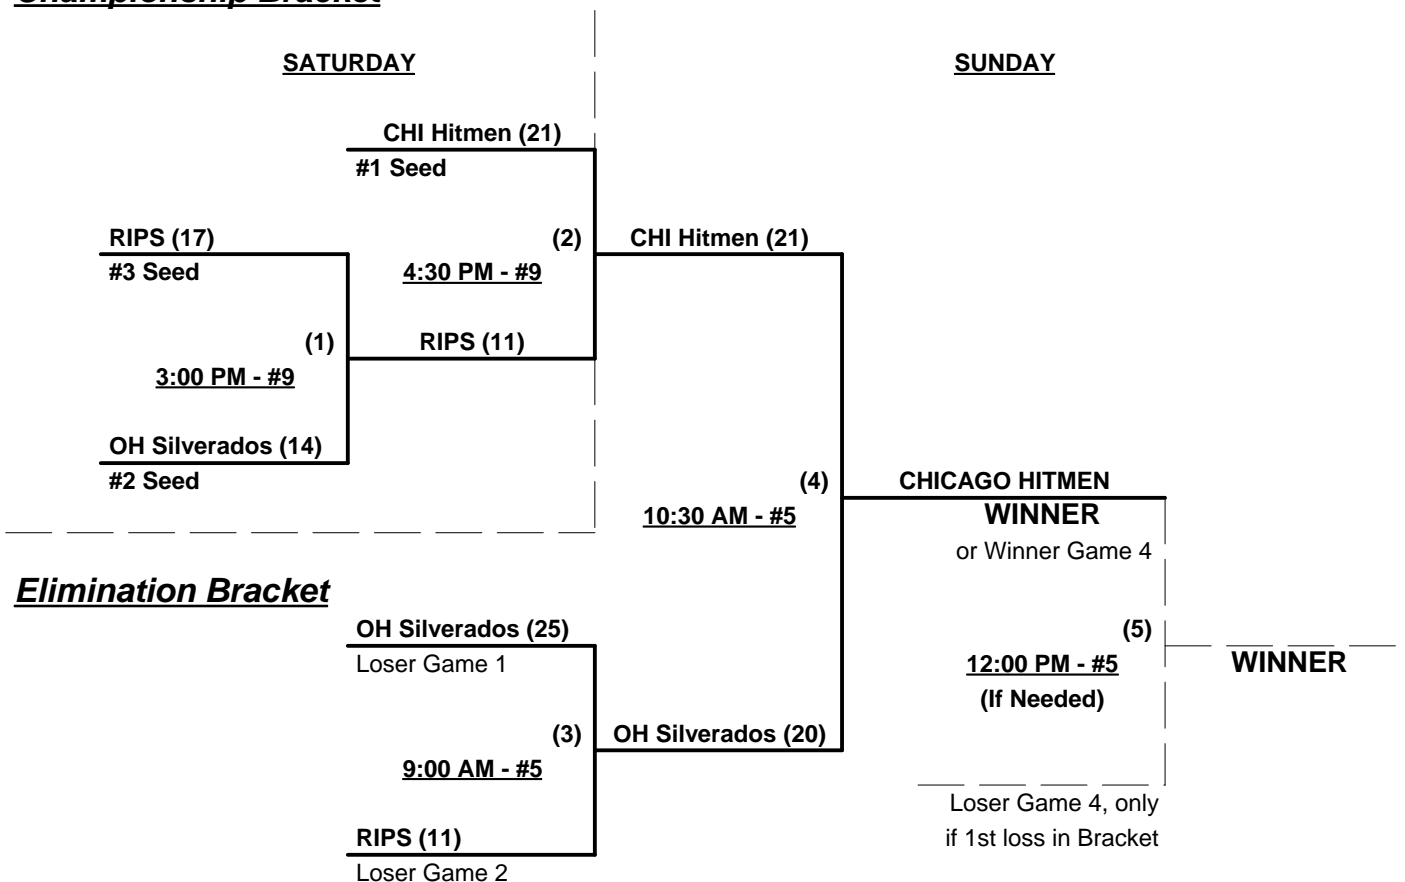

Men's 60+ AAA Division - 8 Teams

Championship Bracket

Elimination Bracket

SSUSA's Eastern Nationals 2010
 Raleigh, North Carolina
 August 6 - 8, 2010

Rev. 08/18/2010

Men's 55/60+ AA Division - 3 Teams

Championship Bracket