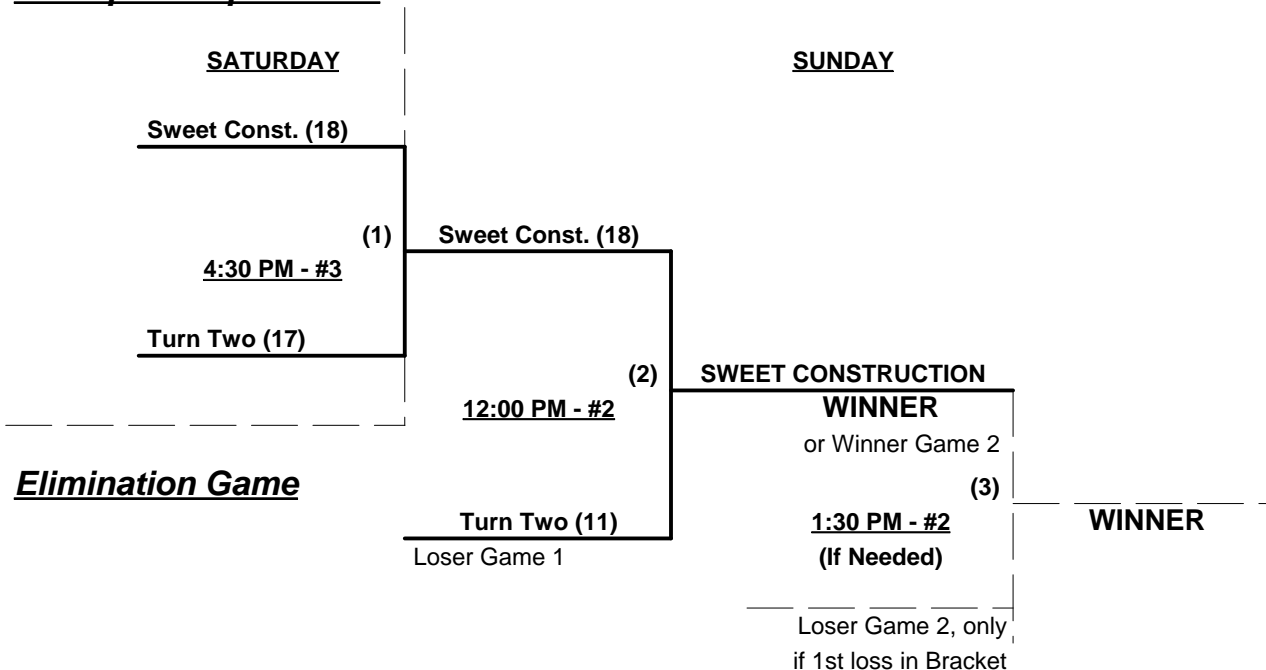

Championship Bracket

Elimination Game

Men's 55/60+ Platinum Division - 2 Teams

Championship Bracket

Elimination Game

SSUSA's Eastern Nationals 2010

Raleigh, North Carolina

August 6 - 8, 2010