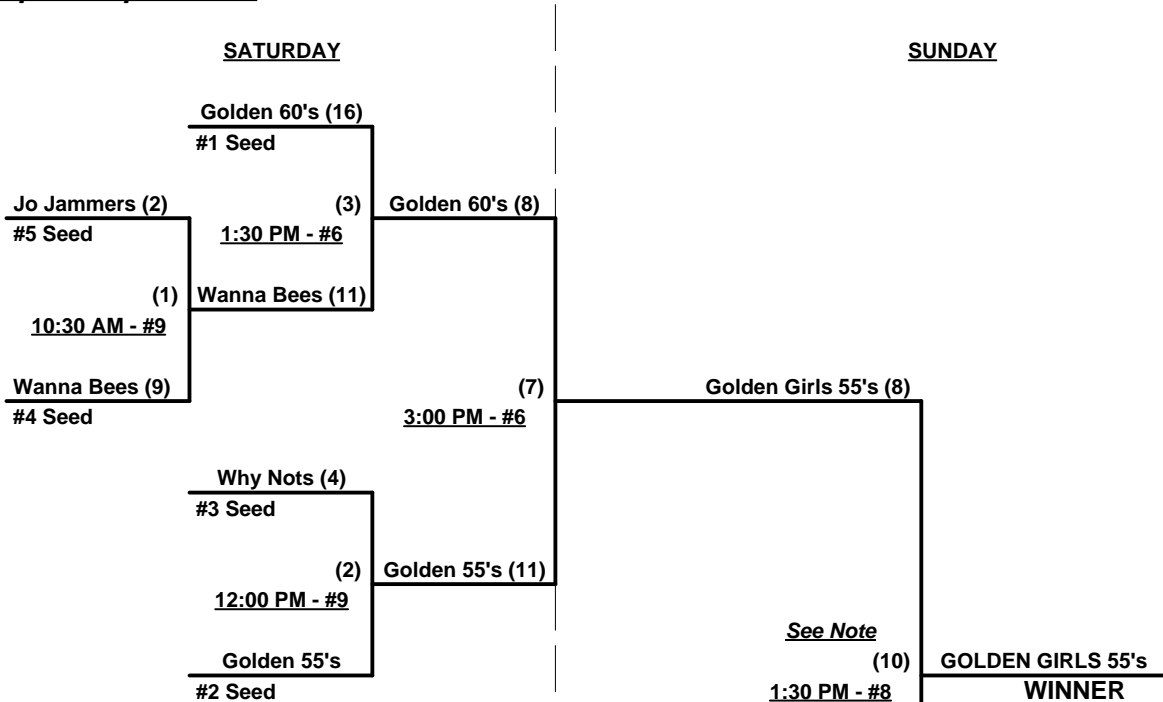

SSUSA's Eastern Nationals 2010

Raleigh, North Carolina

August 6 - 8, 2010

Rev. 08/18/2010

Women's 55/60+ Division - 5 Teams

Championship Bracket