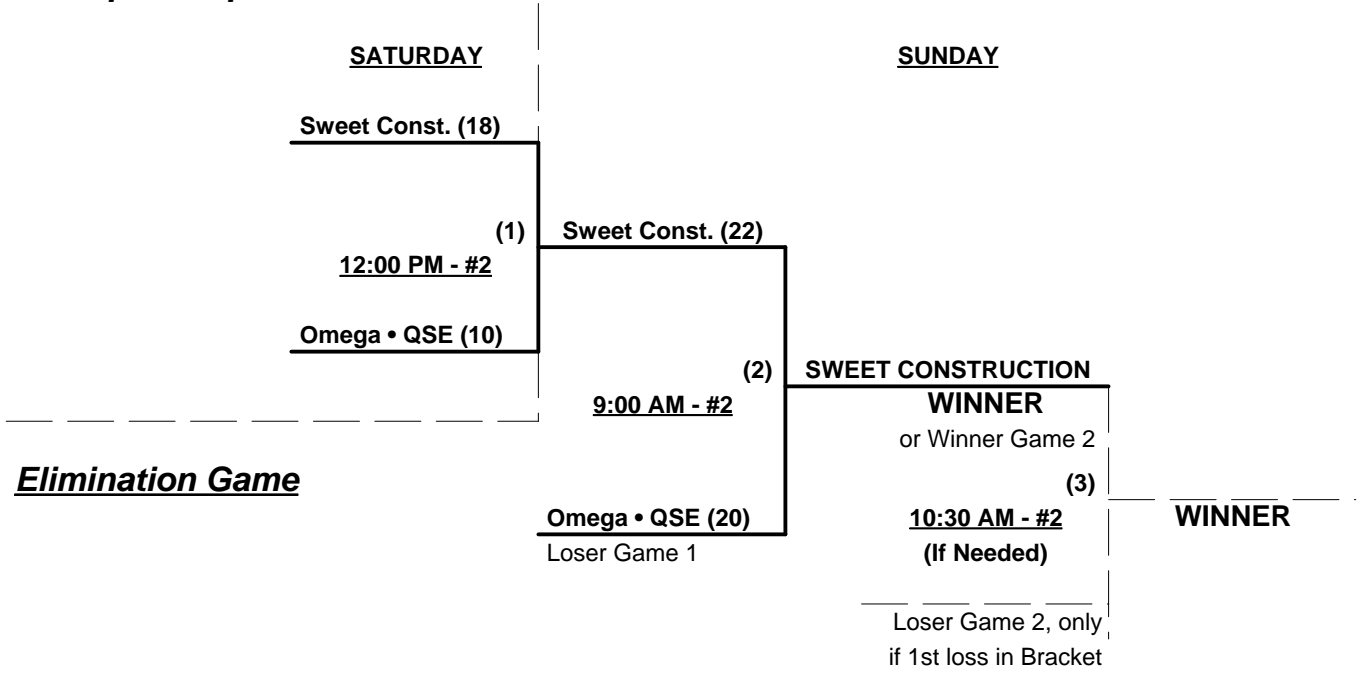

Schedule Subject to Change at Discretion of Tournament and Field Directors

SSUSA's Eastern Nationals 2010
Raleigh, North Carolina
August 6 - 8, 2010

Rev. 08/18/2010

Men's 50+ Major Division - 2 Teams

Championship Bracket