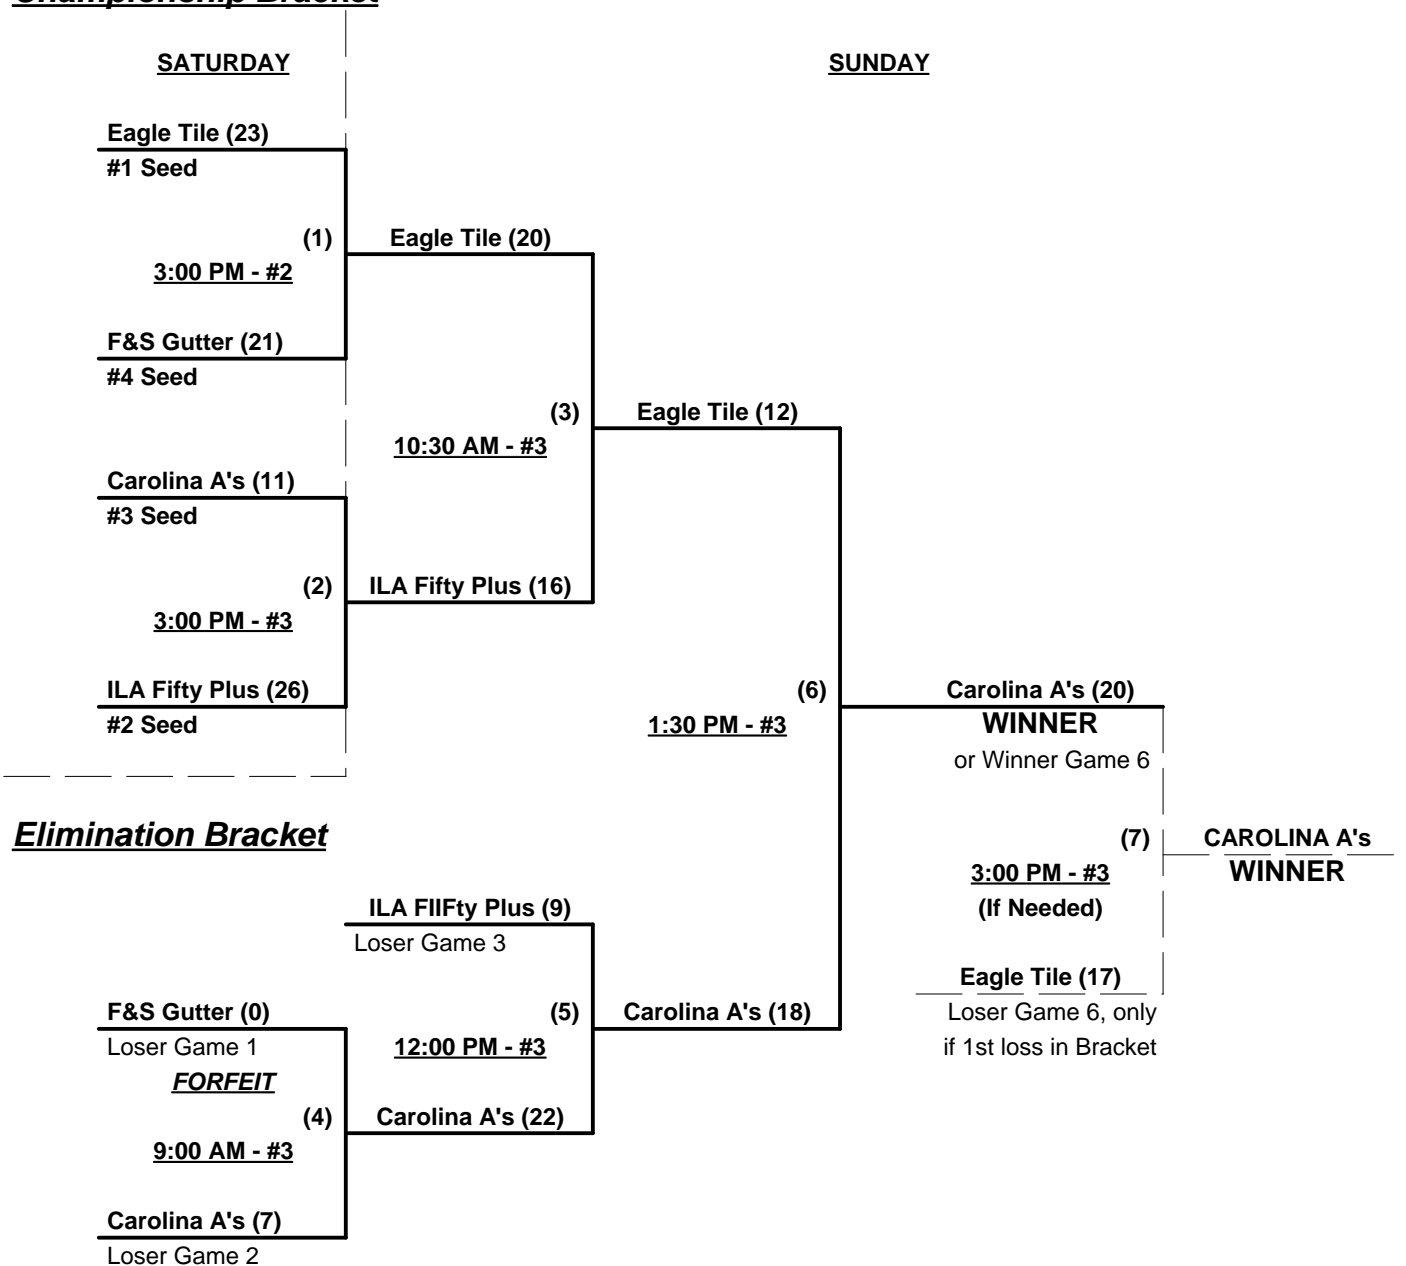

Men's 50+ AAA Division - 4 Teams

Championship Bracket