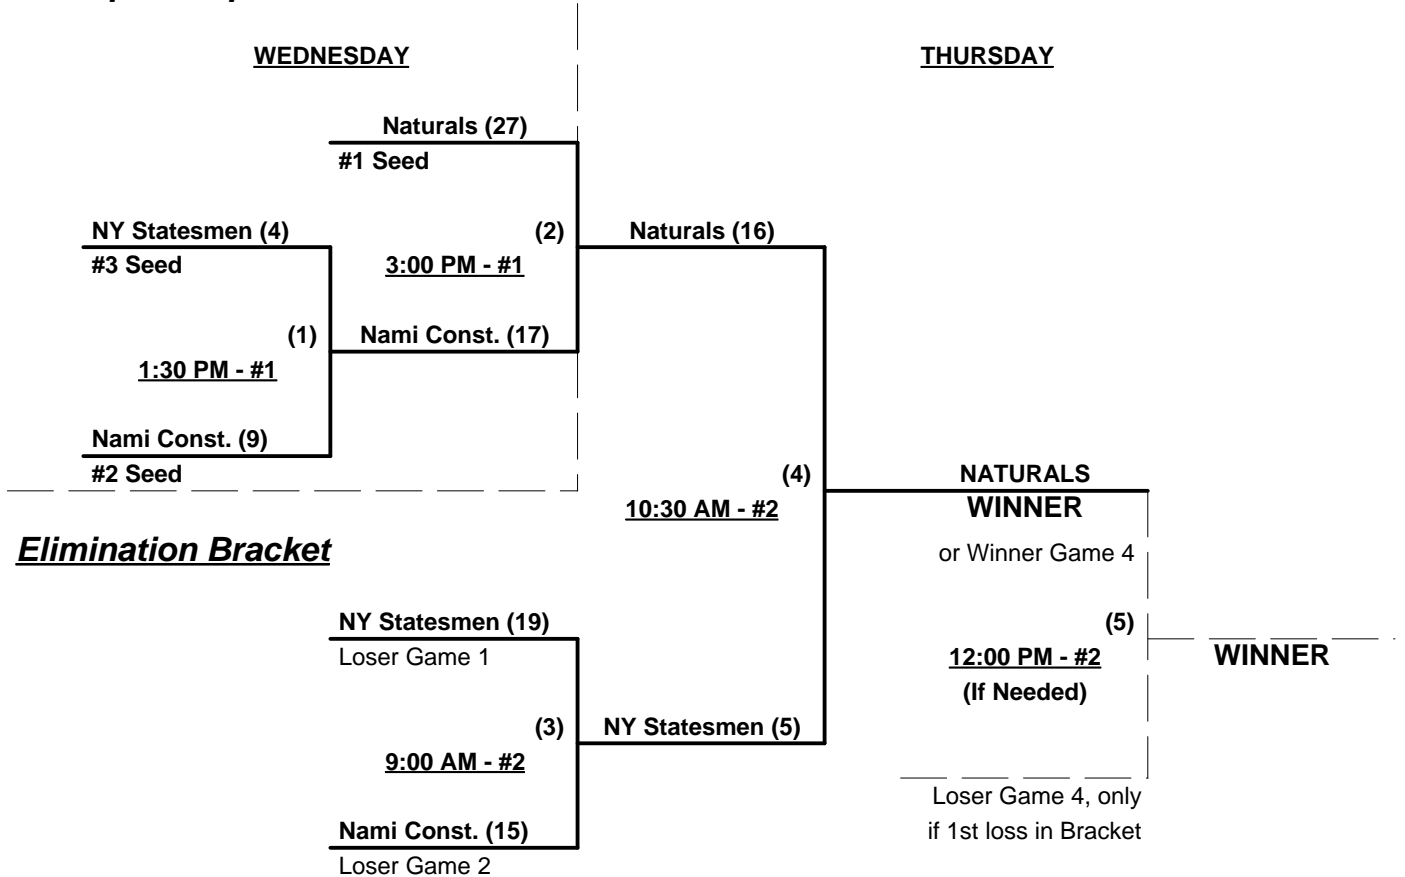

Men's 70/75+ Silver Division - 3 Teams

Championship Bracket