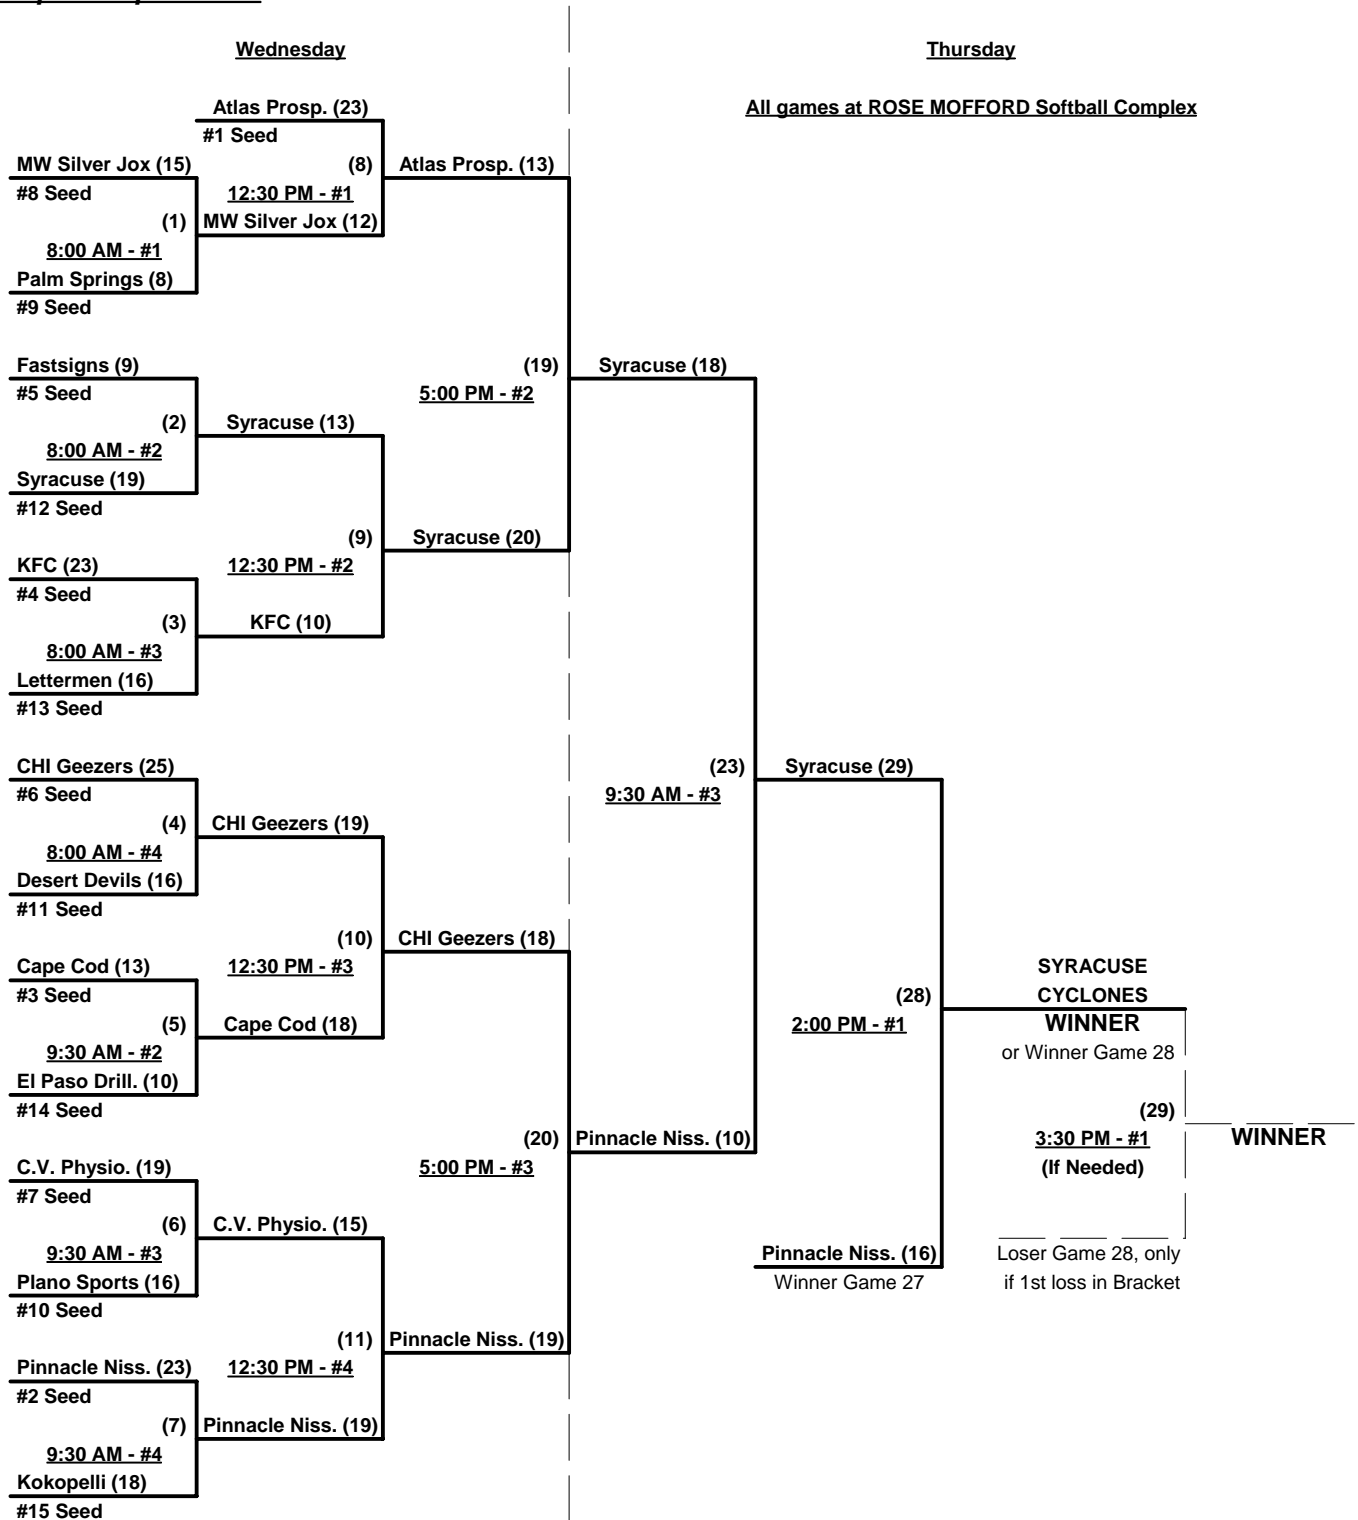

SSUSA's World Championships 2007

Phoenix, Arizona

October 22 - 25, 2007

Rev. 10/31/2007

Men's 65+ AA Division - 15 Teams

1	Arizona Desert Devils	9	Kokopelli Eye Care (AZ)
2	Atlas Prospectors (CA)	10	Lettermen (HI)
3	Cape Cod Whalers (MA)	11	Midwest Silver Jox (KS)
4	C. Valley Physiotion (CA)	12	P. Springs Diamonds (CA)
5	Chicago Geezers (IL)	13	Pinnacle Nissan (AZ)
6	El Paso Drillers (TX)	14	Plano Sports Center (TX)
7	Fastsigns (OR)	15	Syracuse Cyclones (NY)
8	Kentucky Fried Chicken (IL)		

Tuesday - October 23, 2007 - Rose Mofford Softball Complex (continued)

Time	#	Runs	Team Name	Field	#	Runs	Team Name
3:30 PM	5	20	Chicago Geezers (IL)	1	9	19	Kokopelli Eye Care (AZ)
3:30 PM	1	21	Arizona Desert Devils	2	6	10	El Paso Drillers (TX)
3:30 PM	11	9	Midwest Silver Jox (KS)	3	2	11	Atlas Prospectors (CA)
3:30 PM	13	13	Pinnacle Nissan (AZ)	4	8	5	Kentucky Fried Chicken (IL)
5:00 PM	9	10	Kokopelli Eye Care (AZ)	1	11	19	Midwest Silver Jox (KS)
5:00 PM	6	15	El Paso Drillers (TX)	2	7	16	Fastsigns (OR)
5:00 PM	2	24	Atlas Prospectors (CA)	3	15	12	Syracuse Cyclones (NY)
5:00 PM	8	27	Kentucky Fried Chicken (IL)	4	12	23	P. Springs Diamonds (CA)

Seeding for Double Elimination Bracket commencing Wednesday morning - See Bracket for details

Format: Four (4) Game Round Robin to seed 65-AA Double Elimination Bracket

Home Runs - 1 per game per team, Outs

Time Limits - Round Robin = 60 + open inn.   Bracket Games = 65 + open inn.

Championship Game(s) = 7 Innings, no time limit

Tie Breakers - Head to head (in full RR only), least runs allowed, run differential, coin toss

Schedule Subject to Change at Discretion of Tournament and Field Directors

SSUSA's World Championships 2007

Phoenix, Arizona

October 22 - 25, 2007

Rev. 10/31/2007

Men's 65+ AA Division - 15 Teams

Championship Bracket