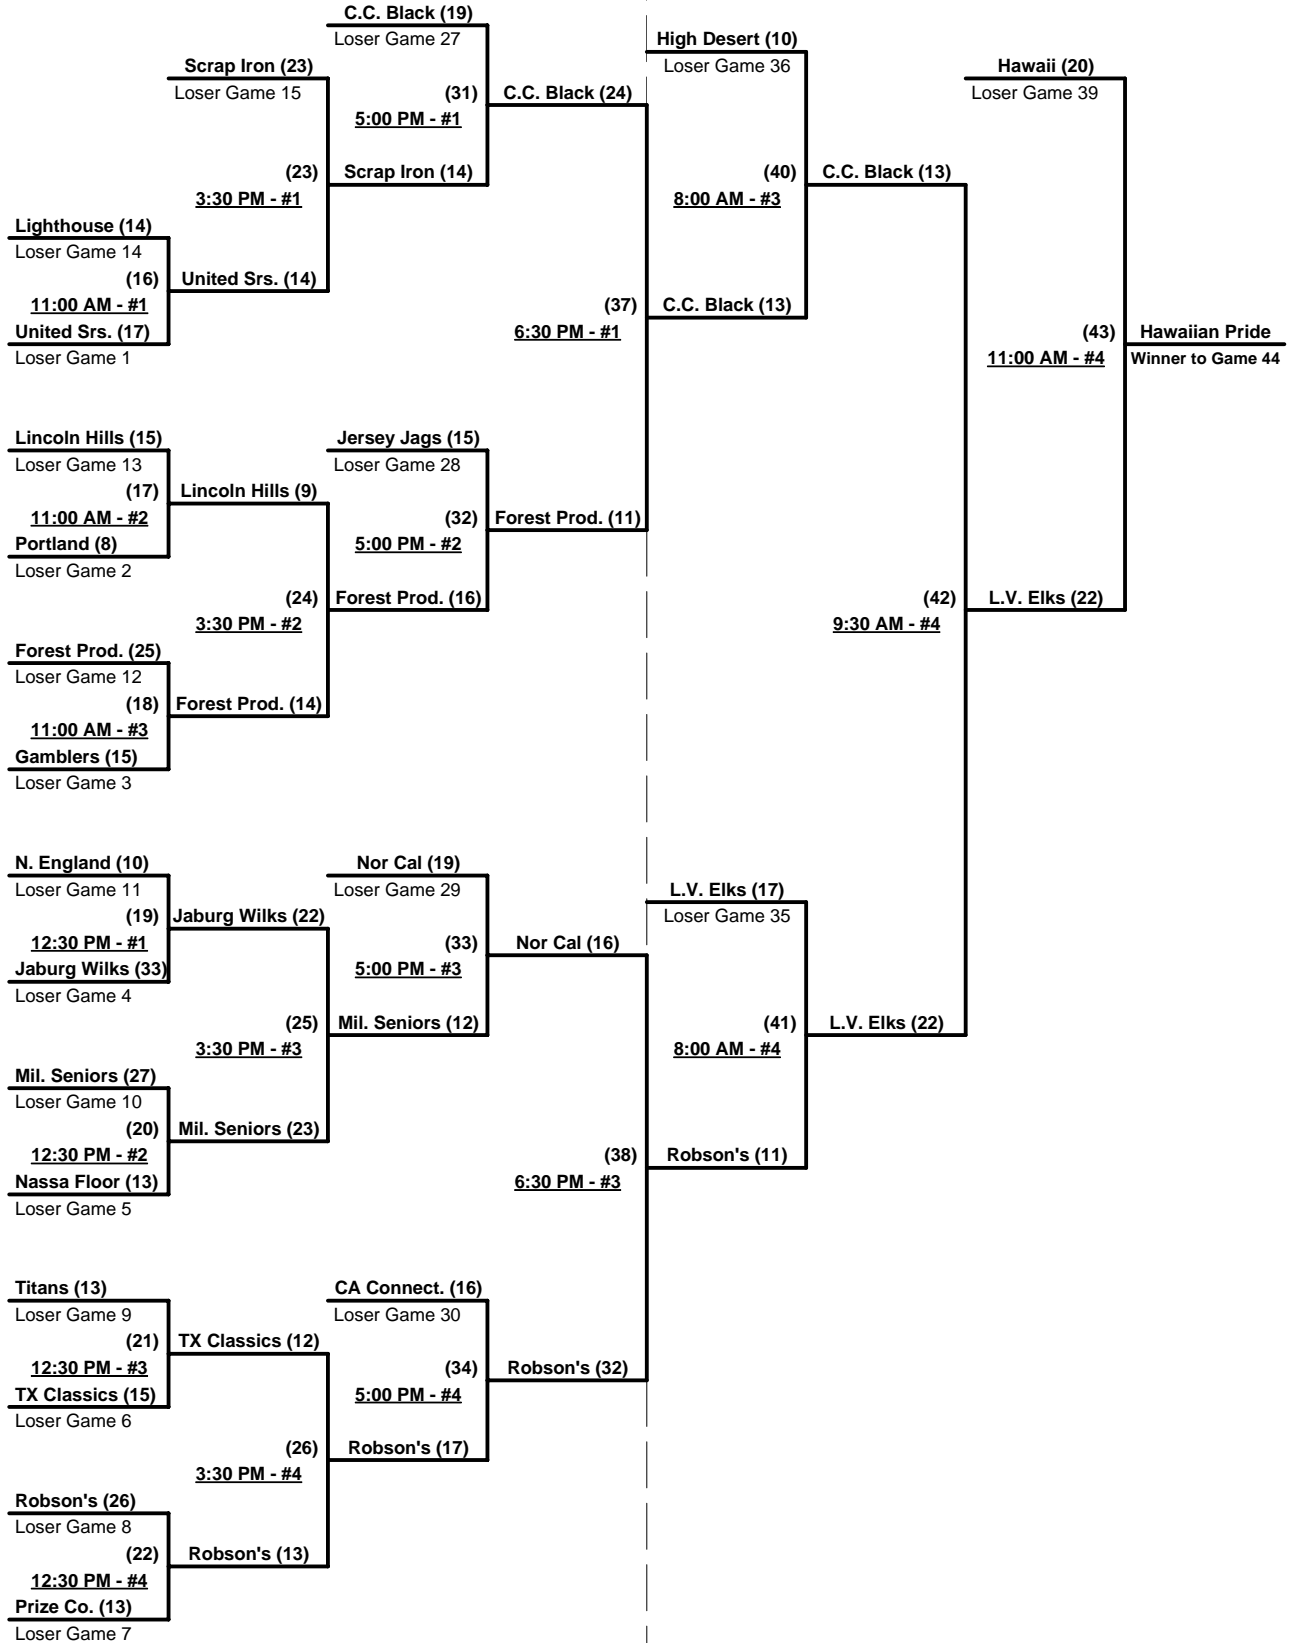

### Championship Bracket

**Elimination Bracket**

**Men's 65+ AAA Division - 23 Teams**

Wednesday - CAESAR CHAVEZ Softball Complex

Thursday - DESERT WEST Softball Complex