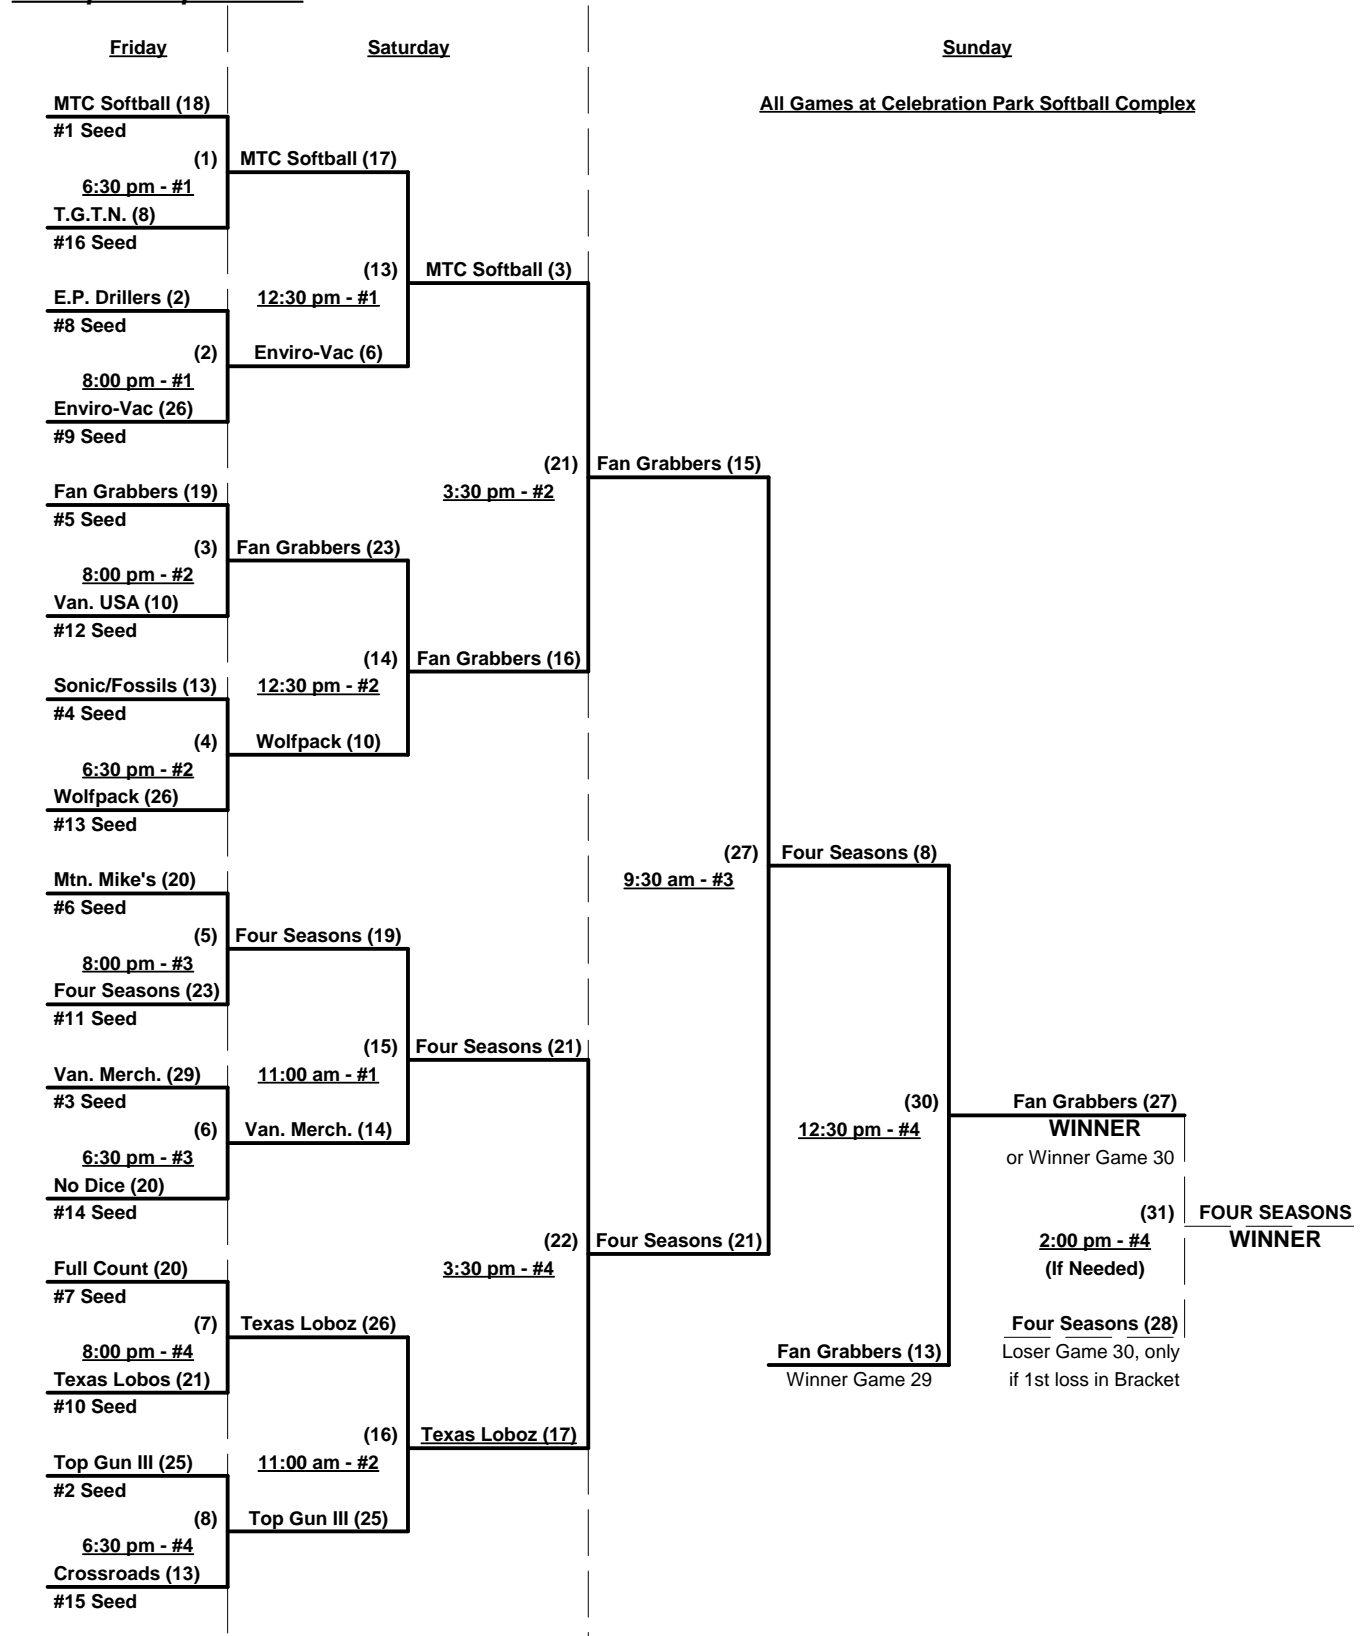

SSUSA - World Championships 2006
Seattle, Washington
September 7 - 10, 2006

Rev. 09/10/2006

Men's 50+ AAA Division - 17 Teams

Friday - September 8, 2006 - Celebration Park Softball Complex (cont'd)

Time	#	Runs	Team Name	Field	#	Runs	Team Name
2:00 PM	1	<u>20</u>	MTC Softball Club (CA)	1	16	<u>14</u>	El Paso Crossroads (TX)
2:00 PM	2	<u>9</u>	Vancouver USA 50's (WA)	2	15	<u>8</u>	El Paso Drillers (TX)
3:30 PM	6	<u>11</u>	Fan Grabbers (AZ)	1	14	<u>12</u>	Wolfpack Softball (WA)
3:30 PM	13	<u>11</u>	No Dice (CA)	2	4	<u>16</u>	Four Seasons (OR)
3:30 PM	5	<u>21</u>	Full Count (CA)	3	8	<u>9</u>	...The Neighborhood (WA)
5:00 PM	17	<u>18</u>	Top Gun III (CA)	1	3	<u>9</u>	Enviro-Vac Marauders (BC)
5:00 PM	7	<u>18</u>	Vancouver Merchants (WA)	2	12	<u>17</u>	Mtn. Mike's Legends (CA)
5:00 PM	11	<u>0</u>	Fft. Walla Walla Five-O's (WA)	3	9	<u>7</u>	Sonic / Fossils Softball (IA)

Seeding for Double Elimination Bracket commencing Friday evening - See Bracket for details

Format: Four (4) Game Round Robin to seed 50-AAA Double Elimination Bracket

Home Runs - 1 + 1-up, Singles

Time Limits - Round Robin = 60 + open inn.   Bracket Games = 65 + open inn.

Championship Game(s) = 7 Innings, no time limit

Tie Breakers - Head to head (in full RR only), least runs allowed, run differential, coin toss

Schedule Subject to Change at Discretion of Tournament and Field Directors

SSUSA - World Championships 2006
Seattle, Washington
September 7 - 10, 2006

Rev. 09/10/2006

Men's 50+ AAA Division - 16 Teams

Championship Bracket