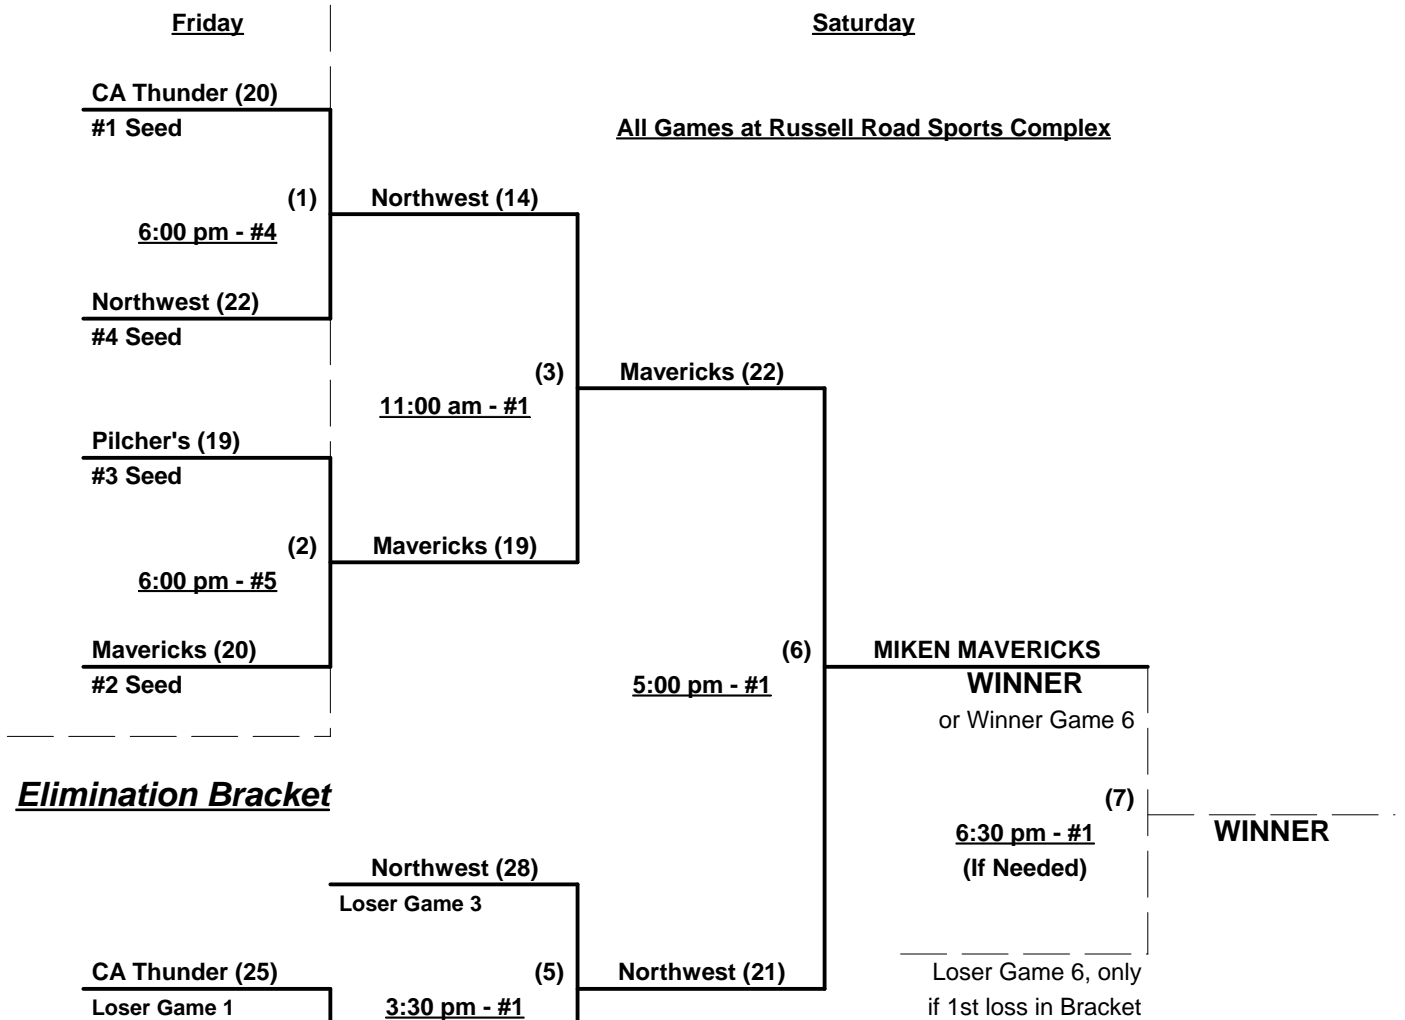

SSUSA - World Championships 2006
Seattle, Washington
September 7 - 10, 2006

Rev. 09/10/2006

Men's 50+ Major Plus Division - 4 Teams

<u>Win</u>	<u>Loss</u>		
4	0	1	California Thunder
1	3	2	Northwest 50's (OR)

<u>Win</u>	<u>Loss</u>		
2	2	3	Miken Mavericks (CA)
1	3	4	Pilcher's Ultimate (CO)

Thursday - September 7, 2006 - Russell Road Sports Complex

Time	#	Runs	Team Name	Field	#	Runs	Team Name
10:30 AM	1	26	California Thunder	1	2	25	Northwest 50's (OR)
10:30 AM	4	24	Pilcher's Ultimate (CO)	2	3	29	Miken Mavericks (CA)
12:00 PM	2	10	Northwest 50's (OR)	1	4	12	Pilcher's Ultimate (CO)
12:00 PM	3	13	Miken Mavericks (CA)	2	1	20	California Thunder

Friday - September 8, 2006 - Russell Road Sports Complex

Time	#	Runs	Team Name	Field	#	Runs	Team Name
1:30 PM	3	17	Miken Mavericks (CA)	4	2	20	Northwest 50's (OR)
1:30 PM	4	20	Pilcher's Ultimate (CO)	5	1	30	California Thunder
3:00 PM	1	23	California Thunder	4	2	22	Northwest 50's (OR)
3:00 PM	3	25	Miken Mavericks (CA)	5	4	19	Pilcher's Ultimate (CO)

Seeding for Double Elimination Bracket commencing Friday evening - See Bracket for details

1. **Format:** Four (4) Game Round Robin to seed 50-Major+ Double Elimination Bracket
   Home Runs - 5 plus 1-up, Singles
   Time Limits - Round Robin = 60 + open inn.   Bracket Games = 65 + open inn.
                                            Championship Game(s) = 7 Innings, no time limit
   Tie Breakers - Head to head (in full RR only), least runs allowed, run differential, coin toss

Schedule Subject to Change at Discretion of Tournament and Field Directors

SSUSA - World Championships 2006
Seattle, Washington
September 7 - 10, 2006

Rev. 09/10/2006

Men's 50+ Major Plus Division - 4 Teams

Championship Bracket