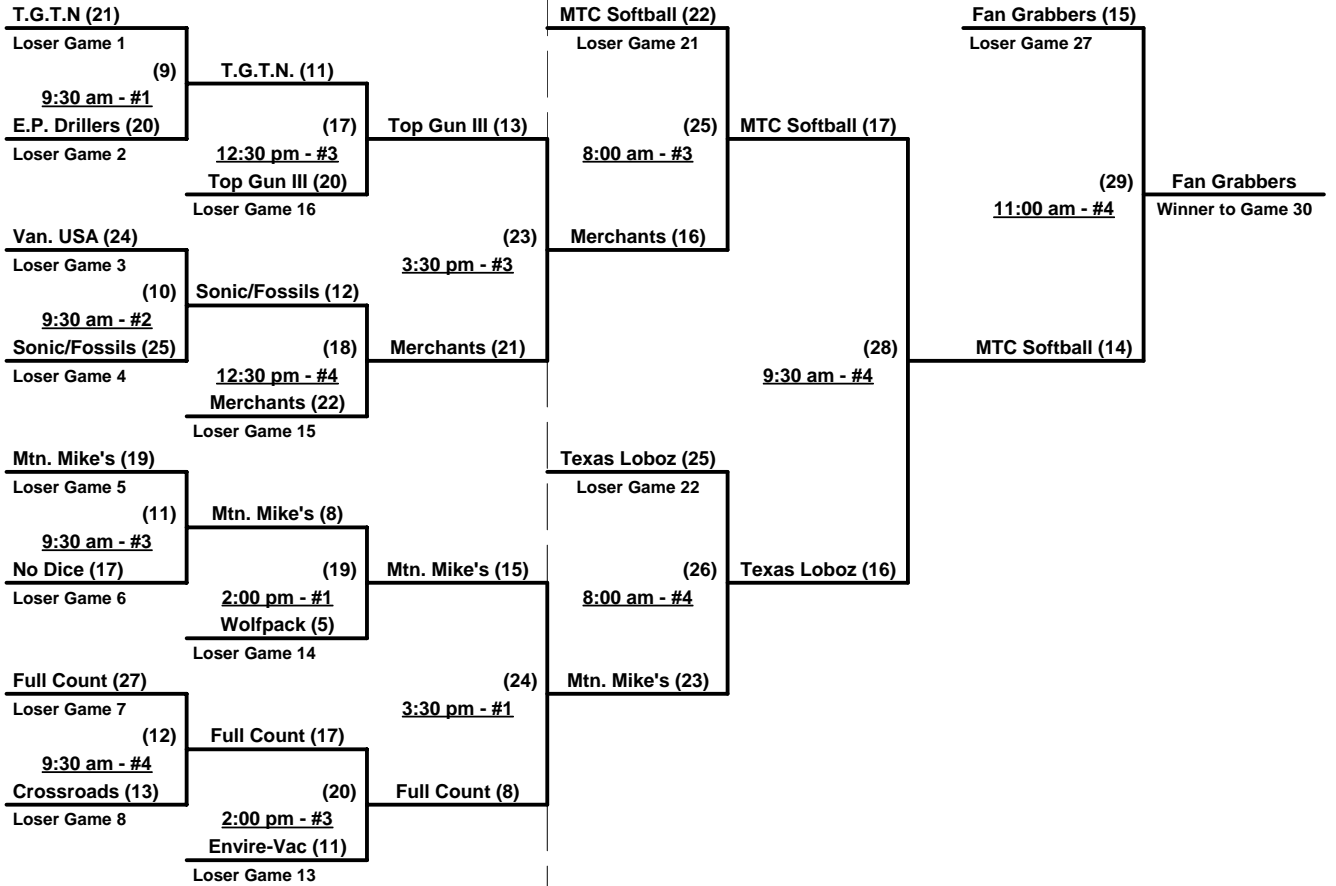

Elimination Bracket

Men's 50+ AAA Division - 16 Teams

SSUSA - World Championships 2006

Seattle, Washington

September 7 - 10, 2006

Rev. 09/10/2006

Men's 50+ AA Division - 17 Teams

Win	Loss		Team Name	Win	Loss		Team Name
4	0	1	R&R Stokers (CA)	1	3	10	Utah Vets
1	3	2	1st National Caps (AK)	2	2	11	Shawn Montee Timber (ID)
1	3	3	Bend Brewers (OR)	3	1	12	SoCal Knights (CA)
1	3	4	Enterprise Electric (ID)	3	1	13	C J & S Express (AZ)
0	4	5	The Pasta House (AZ)	1	3	14	X-Men (BC)
4	0	6	Yeager's 50's (WA)	3	1	15	Pastimers (WA)
3	1	7	No Fence Too Far (WA)	1	3	16	Wilson Trophy (CA)
3	1	8	Second Wind (WA)	3	1	17	Larry's Place (AZ)
0	4	9	R&R The Other Team (CA)				

Thursday - September 7, 2006 - Starfire Sports Complex

Time	#	Runs	Team Name	Field	#	Runs	Team Name
9:00 AM	4	5	Enterprise Electric (ID)	1	12	14	SoCal Knights (CA)
9:00 AM	1	9	R&R Stokers (CA)	2	8	6	Second Wind (WA)
9:00 AM	17	19	Larry's Place (AZ)	3	2	17	1st National Caps (AK)
9:00 AM	5	6	The Pasta House (AZ)	4	6	27	Yeager's 50's (WA)
10:30 AM	10	11	Utah Vets	1	4	16	Enterprise Electric (ID)
10:30 AM	11	10	Shawn Montee Timber (ID)	2	1	15	R&R Stokers (CA)
10:30 AM	6	14	Yeager's 50's (WA)	3	13	13	C J & S Express (AZ)
10:30 AM	3	28	Bend Brewers (OR)	4	5	6	The Pasta House (AZ)
12:00 PM	8	14	Second Wind (WA)	2	17	9	Larry's Place (AZ)
12:00 PM	2	14	1st National Caps (AK)	3	9	13	R&R The Other Team (CA)
12:00 PM	12	11	SoCal Knights (CA)	4	3	10	Bend Brewers (OR)
1:30 PM	14	8	X-Men (BC)	3	10	14	Utah Vets
1:30 PM	13	14	C J & S Express (AZ)	4	7	12	No Fence Too Far (WA)
3:00 PM	16	5	Wilson Trophy (CA)	3	14	15	X-Men (BC)
3:00 PM	15	9	Pastimers (WA)	4	11	12	Shawn Montee Timber (ID)
4:30 PM	7	14	No Fence Too Far (WA)	3	16	7	Wilson Trophy (CA)
4:30 PM	9	13	R&R The Other Team (CA)	4	15	15	Pastimers (WA)

Friday - September 8, 2006 - Starfire Sports Complex

Time	#	Runs	Team Name	Field	#	Runs	Team Name
8:00 AM	3	9	Bend Brewers (OR)	1	1	34	R&R Stokers (CA)
8:00 AM	12	16	SoCal Knights (CA)	2	11	15	Shawn Montee Timber (ID)
8:00 AM	10	12	Utah Vets	3	6	13	Yeager's 50's (WA)
8:00 AM	2	11	1st National Caps (AK)	4	13	12	C J & S Express (AZ)
9:30 AM	14	9	X-Men (BC)	1	17	13	Larry's Place (AZ)
9:30 AM	16	20	Wilson Trophy (CA)	2	5	9	The Pasta House (AZ)
9:30 AM	8	24	Second Wind (WA)	3	10	10	Utah Vets
9:30 AM	9	20	R&R The Other Team (CA)	4	7	21	No Fence Too Far (WA)