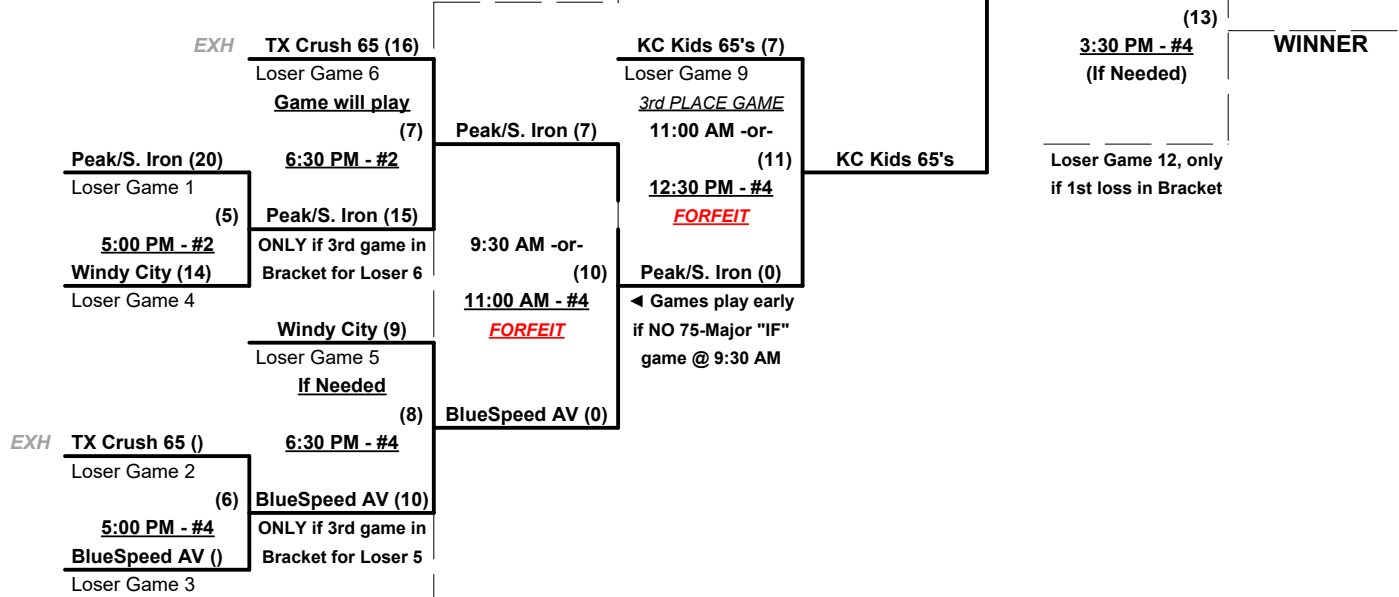

Elimination Bracket