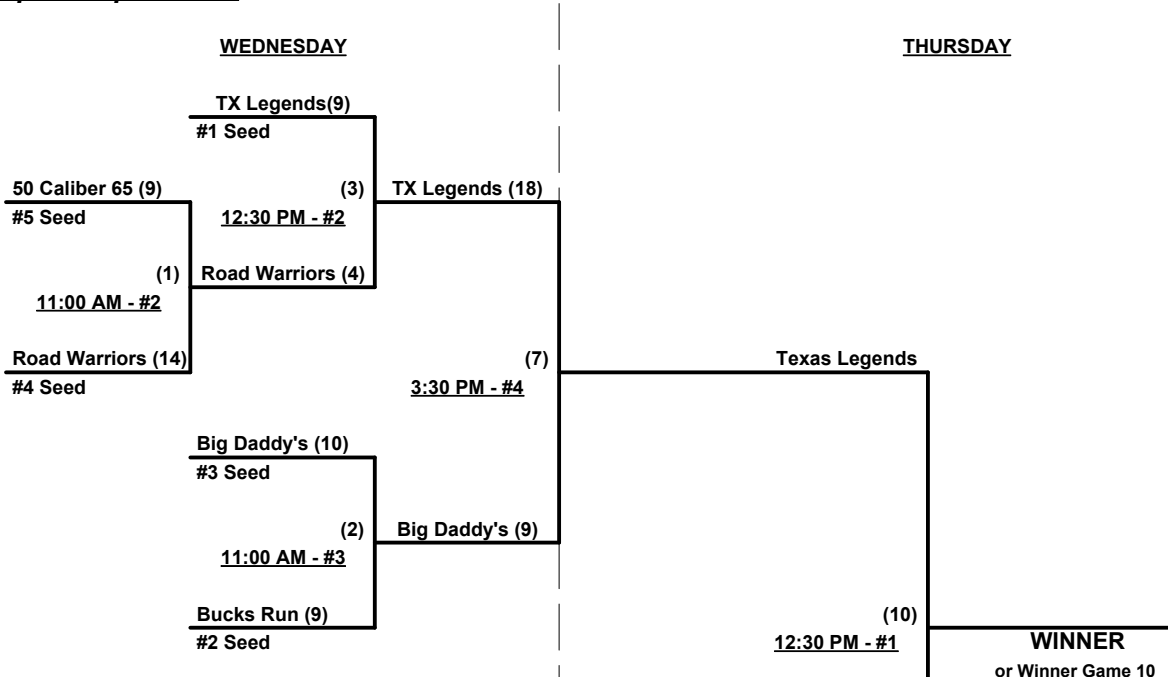

Elimination Bracket

ONLY if 3rd game in Bracket for Loser 5

Games begin at 9:30 AM regardless of Game (6) status