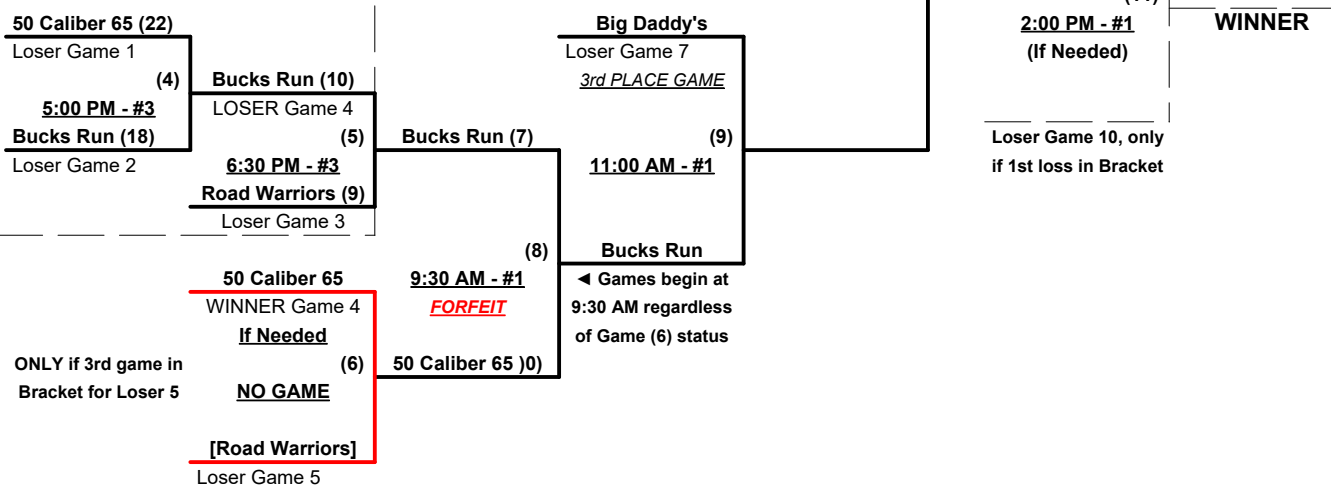

Mercy Rule - Fifteen (15) Runs after five innings (or 20 runs after 4 innings)

Time Limits - RR = 65 + open inn. • Bracket = 70 + open inn. • Championship game(s) = 80 + open inn.

Tie Breakers - Head to head (in full RR only), least runs allowed, run differential, coin toss

Elimination Bracket

ONLY if 3rd game in Bracket for Loser 5

Games begin at 9:30 AM regardless of Game (6) status