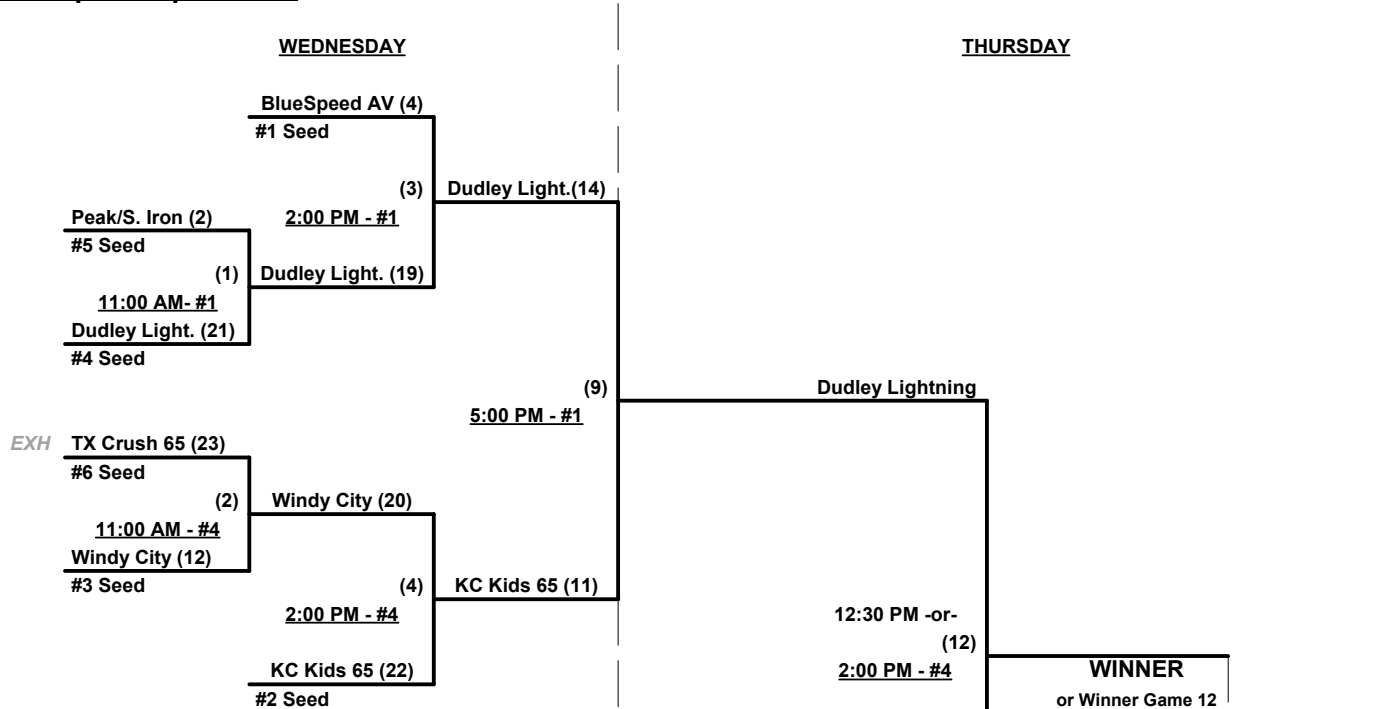

Schedule Subject to Change at Discretion of Tournament and Field Directors

SSUSA's Midwest Championships 2024

Kansas City, Kansas

April 16 - 18, 2024

Rev. 04/05/2024

Men's 65+ Platinum Division • 6 Teams

Championship Bracket