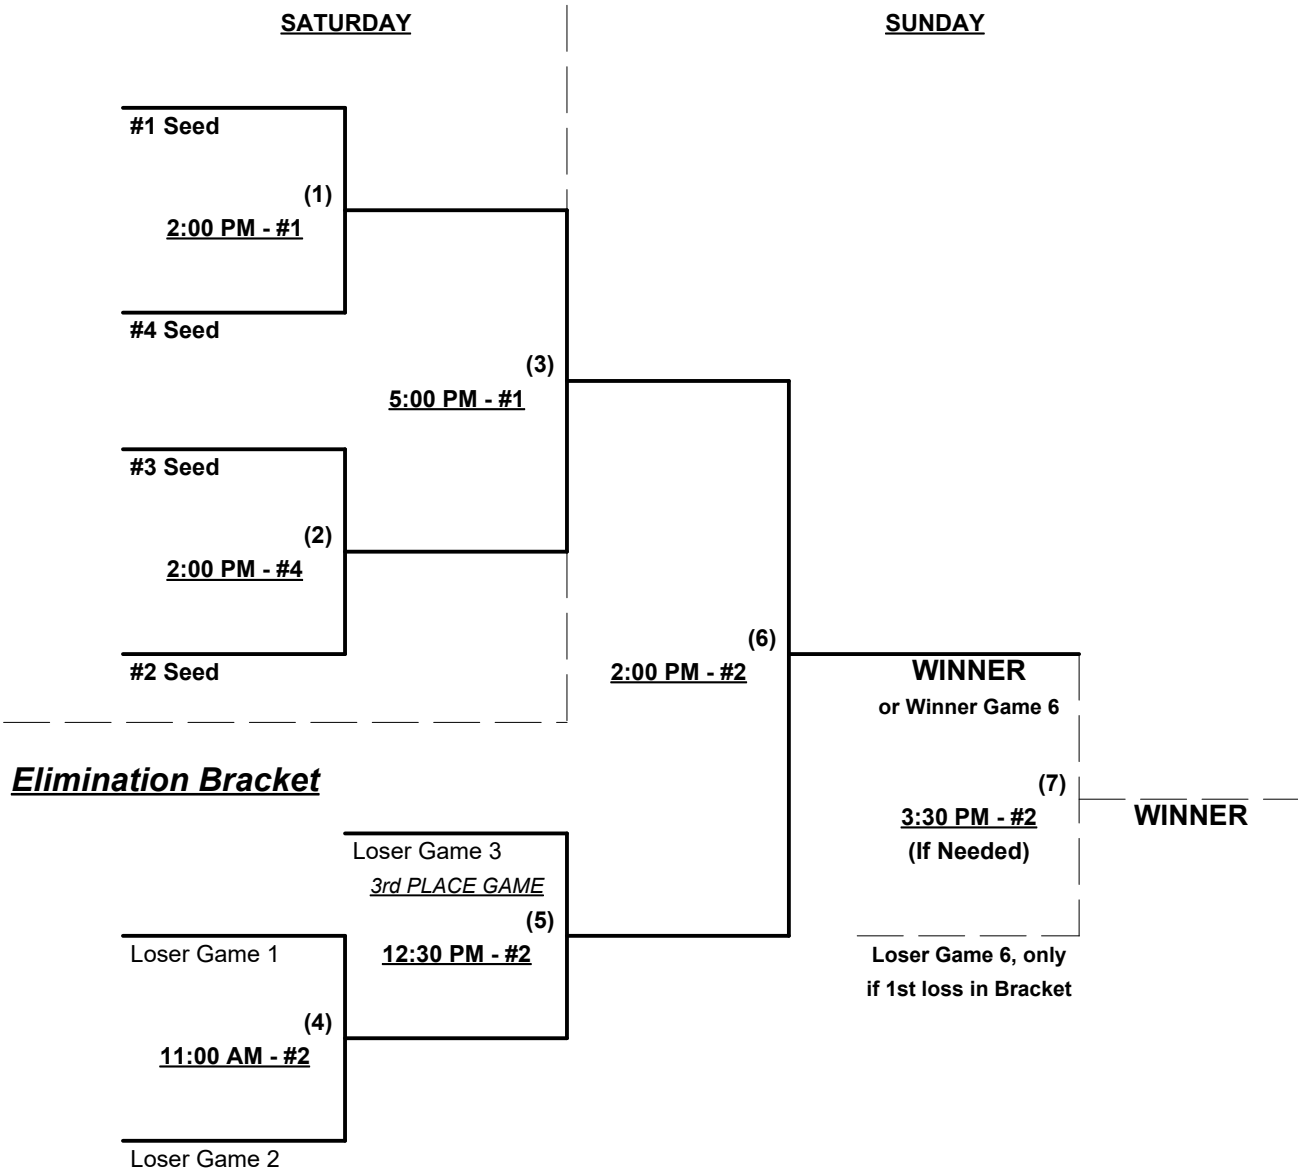

SSUSA's Texas State Championships 2023

Grapevine, Texas

May 5 - 7, 2023

Rev. 04/22/2023

Men's 50+ Platinum Division • 4 Teams

	<u>Win</u>	<u>Loss</u>			
	_____	_____	1		PowerHouse/FBI (TX)
	_____	_____	2		Vivid/Elite (TX)
	_____	_____	3		Rock 'n Legends 9 (TX)
	_____	_____	4		Texas Steel/CA Bats (TX)

Friday • May 5, 2023 • Oak Grove Softball Complex • Grapevine

Field address ► 2700 Dove Loop Rd. - Grapevine, TX 76051

Time	#	Runs	Team Name	Field	#	Runs	Team Name
3:30 PM	1	_____	PowerHouse/FBI (TX)	H	2	_____	Vivid/Elite (TX)
3:30 PM	4	_____	Texas Steel/CA Bats (TX)	I	3	_____	Rock 'n Legends 9 (TX)
5:00 PM	2	_____ §	Vivid/Elite (TX)	H	4	_____	Texas Steel/CA Bats (TX)
5:00 PM	3	_____	Rock 'n Legends 9 (TX)	I	1	_____ §	PowerHouse/FBI (TX)

Saturday • May 6, 2023 • Oak Grove Softball Complex • Grapevine

Time	#	Runs	Team Name	Field	#	Runs	Team Name
9:30 AM	1	_____ §	PowerHouse/FBI (TX)	2	4	_____	Texas Steel/CA Bats (TX)
9:30 AM	2	_____ §	Vivid/Elite (TX)	3	3	_____	Rock 'n Legends 9 (TX)

§ Teams #1-2 GIVE 5-Run OR 11-Defensive-player equalizer and are HOME vs. Teams #3-4

Seeding for 50-Platinum Double Elimination bracket commencing Saturday afternoon • See bracket for details

Format: Full (3-game) Round Robin to seed 50-Platinum Double Elimination bracket

Top finishing 50-Major+ AND 50-Major EACH earn 1st Place Awards and 2024 T.O.C. bid

NOTE *If teams do not face each other in bracket, head-2-head result on Friday is tie-breaker*

Home Runs - Home Run Rule of LOWER rated team in game

Major+ = 9 per team per game, Outs

Major = 6 per team per game, Outs

NOTE SSUSA Official Rulebook §9.5 (Retrieving Home Run Balls) will be strictly enforced.

Pitch Count - All batters start with 1-1 count (WITH courtesy foul) per SSUSA Rulebook §6.2 (Pitch Count)

Run Rules - 5 runs per ½ inning at bat (except open inning)

Mercy Rule - Fifteen (15) runs after five (5) innings (or 20 Runs after 4 innings)

Time Limits - RR = 65 + open inn. • Bracket = 70 + open inn. • Championship game(s) = 80 + open inn.

Tie Breakers - Head to head (in full RR only), least runs allowed, run differential, coin toss

MAJOR+ vs. MAJOR+ Games Rules

• Run Rules - 7 runs per ½ inning at bat (except open inning)

• Mercy Rule - Fifteen (15) runs after five (5) innings (or 22 Runs after 4 innings)

Schedule Subject to Change at Discretion of Tournament and Field Directors

Men's 50+ Platinum Division • 4 Teams

Championship Bracket