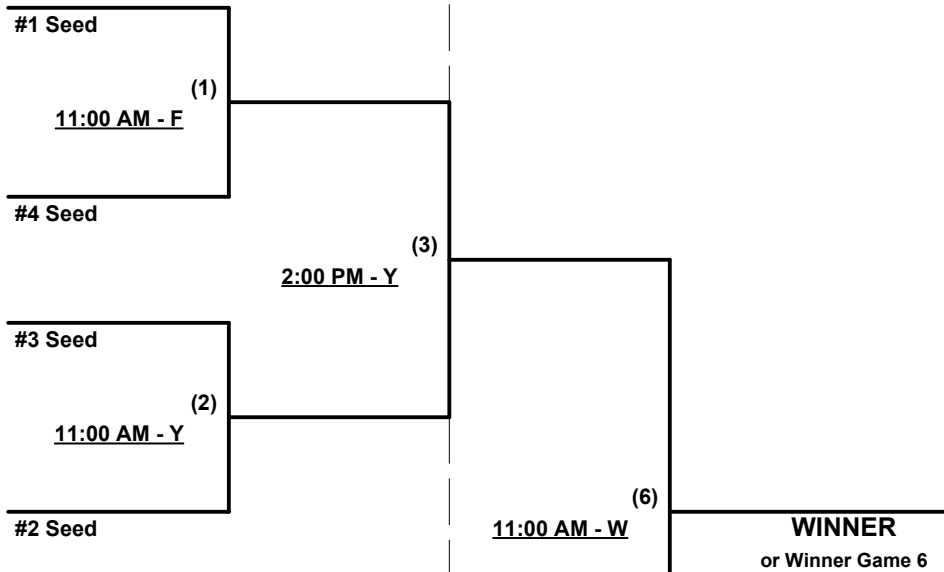

**SSUSA's Southern California Championships 2023**  
**Hemet and Cathedral City, California**  
**June 23 - 25, 2023**

Rev. 06/11/2023

**Women's 40+ Masters Major Division • 3 Teams**

**Championship Bracket**

SATURDAY

SUNDAY

**Elimination Bracket**

**WINNER**

**SSUSA's Southern California Championships 2023**  
**Hemet and Cathedral City, California**  
**June 23 - 25, 2023**

Rev. 06/11/2023

**Women's 40+ Masters AAA Division • 4 Teams**

**Championship Bracket**

SATURDAY

SUNDAY

**Elimination Bracket**