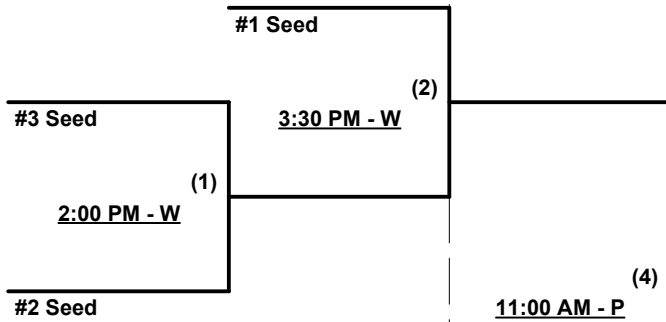

**SSUSA's Southern California Championships 2023**  
**Hemet and Cathedral City, California**  
**June 23 - 25, 2023**

Rev. 06/11/2023

**Women's 40+ Masters Major Division • 3 Teams**

**Championship Bracket**

SATURDAY

SUNDAY

**Elimination Bracket**

**WINNER**

**SSUSA's Southern California Championships 2023**  
**Hemet and Cathedral City, California**  
**June 23 - 25, 2023**

Rev. 06/11/2023

**Women's 40+ Masters AAA Division • 4 Teams**

**Championship Bracket**

SATURDAY

SUNDAY

**Elimination Bracket**