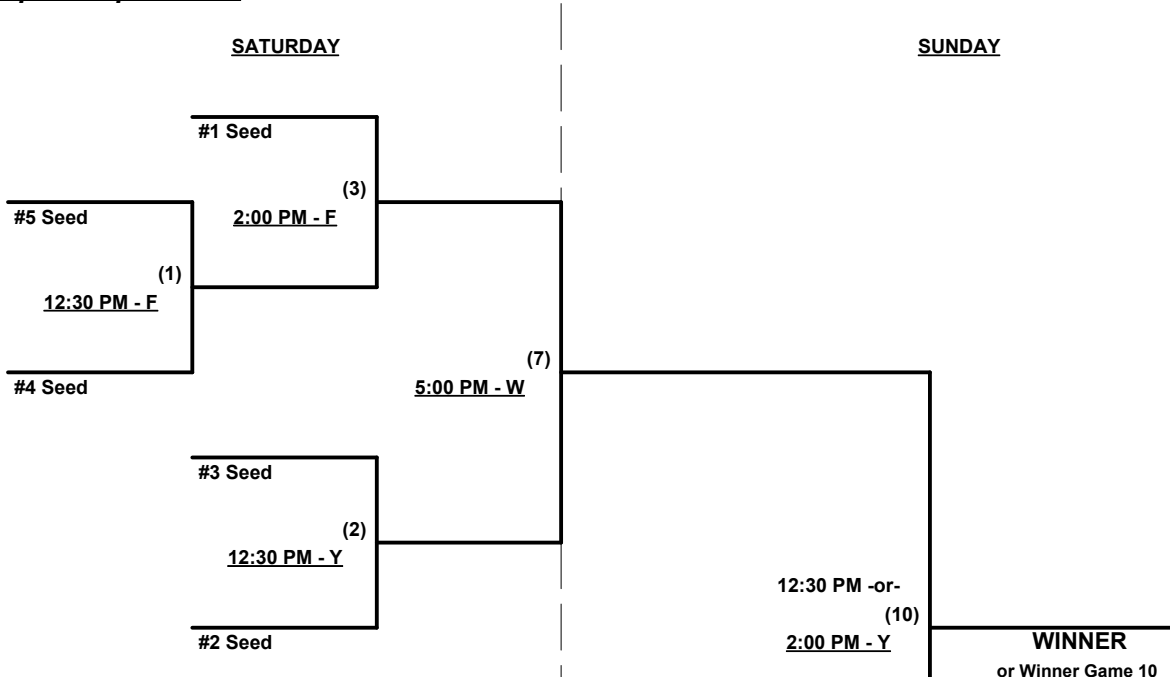

SSUSA's Southern California Championships 2023
Hemet and Cathedral City, California
June 23 - 25, 2023

Rev. 06/11/2023

Women's 50+ Seniors Gold Division • 5 Teams

Championship Bracket