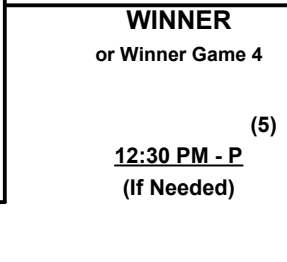

Elimination Bracket