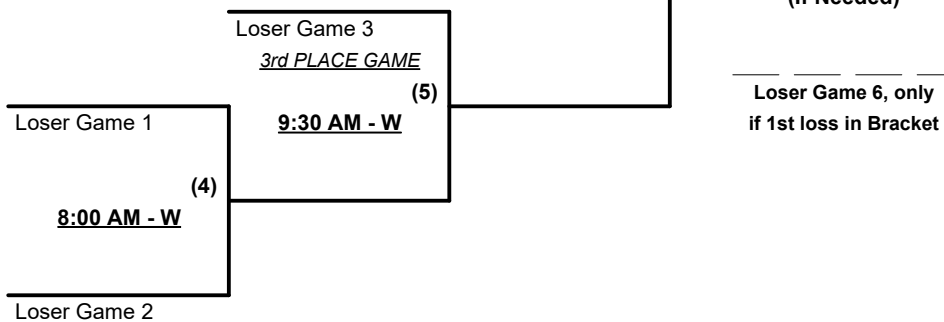

SATURDAY

SUNDAY

**Elimination Bracket**

**WINNER**

**SSUSA's Southern California Championships 2023**  
**Hemet and Cathedral City, California**  
**June 23 - 25, 2023**

Rev. 06/11/2023

**Women's 40+ Masters AAA Division • 4 Teams**

**Championship Bracket**

SATURDAY

SUNDAY

**Elimination Bracket**