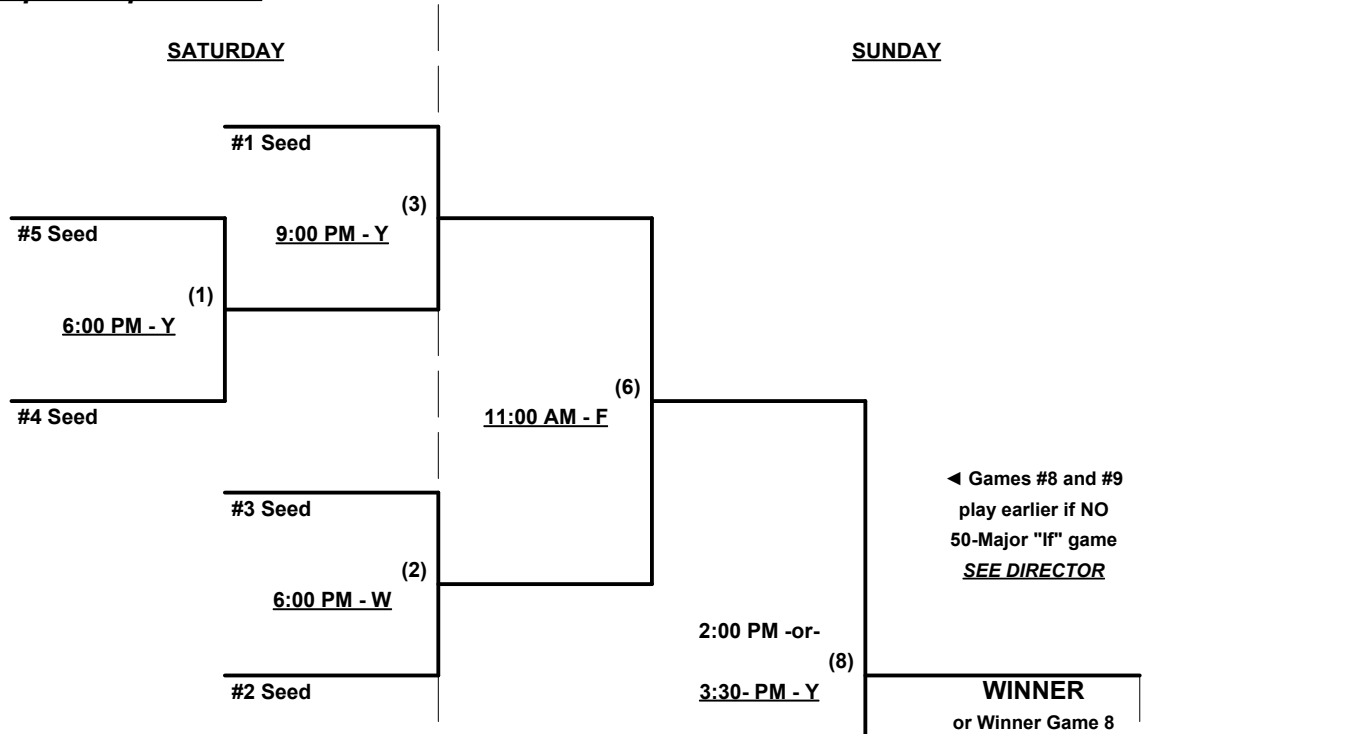

Top Gun Invitational Classic 2022
Cathedral City, California
February 19 - 20, 2022

Rev. 02/02/2022

Men's 60+ Platinum Division • 5 Teams

Championship Bracket