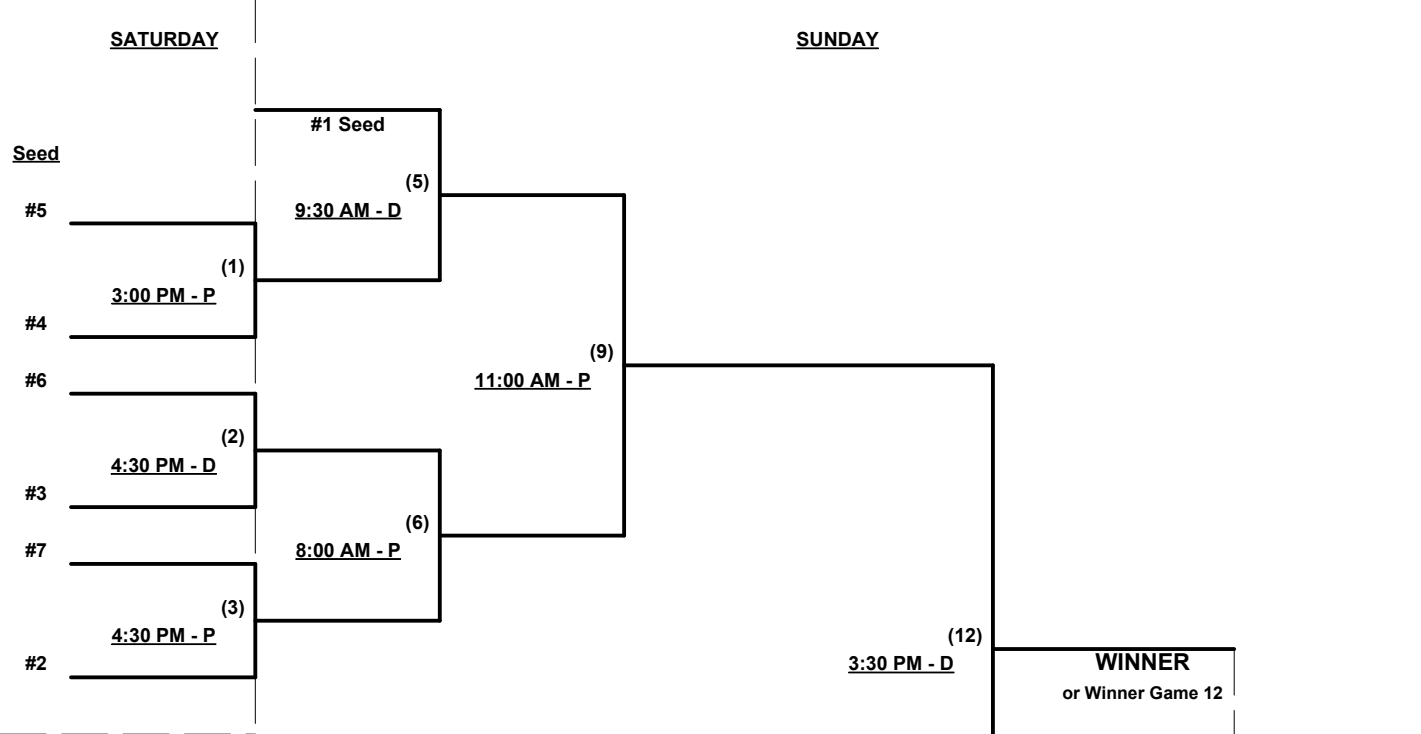

Top Gun Invitational Classic 2022
Cathedral City, California
February 19 - 20, 2022

Rev. 02/02/2022

Men's 55/60+ Silver Division • 7 Teams

Championship Bracket