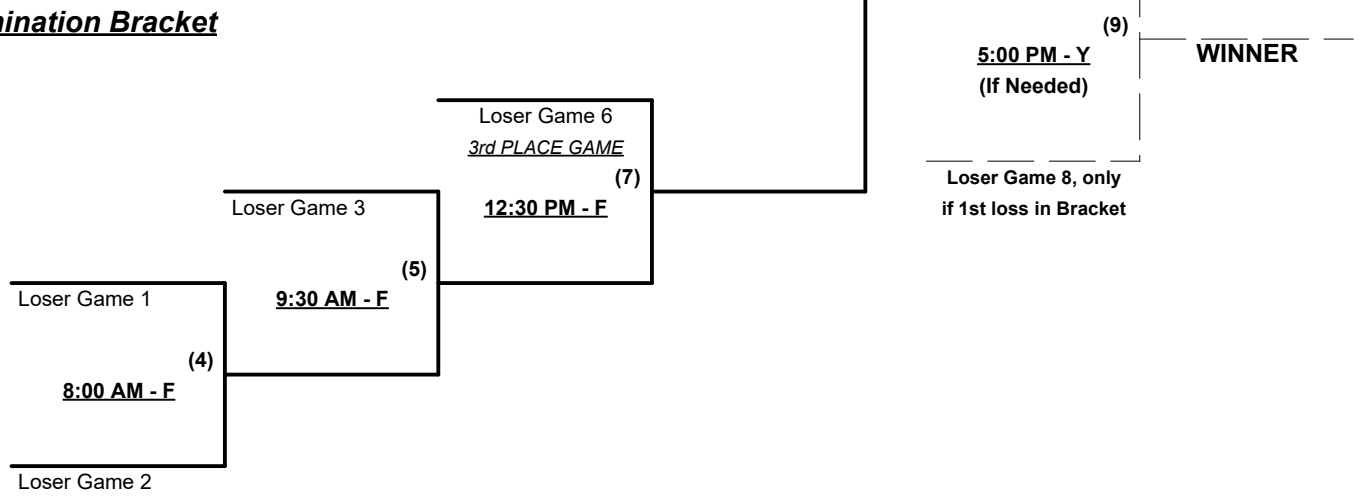

Elimination Bracket