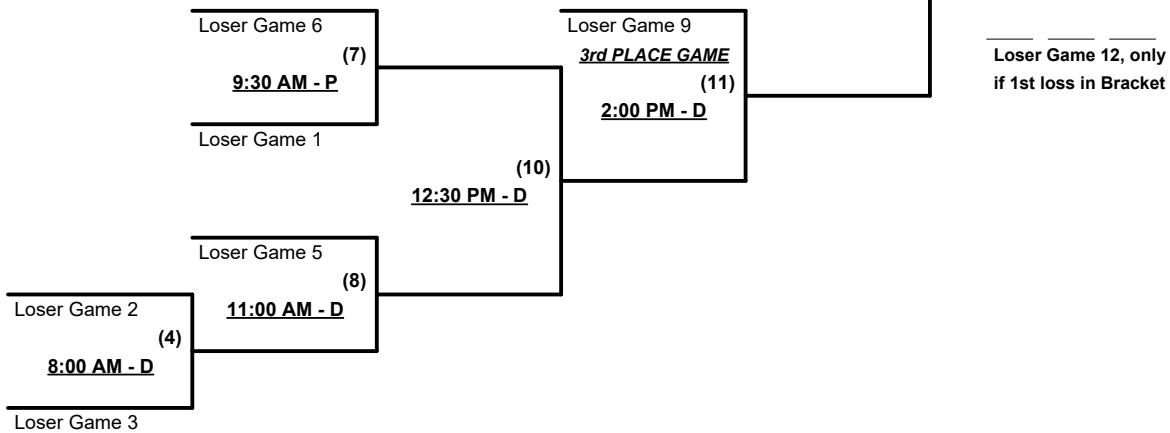

Format: Two (2) game Round Robin to seed Double Elimination Championship brackets
 Teams #1-7 play Double Elimination bracket for 55/60-Silver Championship
 Teams #8-10 play Double Elimination bracket for 60-AA Championship

Time Limits - RR = 65 + open inn. • Bracket = 70 + open inn. • Championship game(s) = 80 + open inn.

Tie Breakers - Head to head (in full RR only), least runs allowed, run differential, coin toss

Schedule Subject to Change at Discretion of Tournament and Field Directors

Top Gun Invitational Classic 2022
Cathedral City, California
February 19 - 20, 2022

Rev. 02/02/2022

Men's 55/60+ Silver Division • 7 Teams

Championship Bracket

Elimination Bracket

Top Gun Invitational Classic 2022
Cathedral City, California
February 19 - 20, 2022

Rev. 02/02/2022

Men's 60+ AA Division • 3 Teams

Championship Bracket