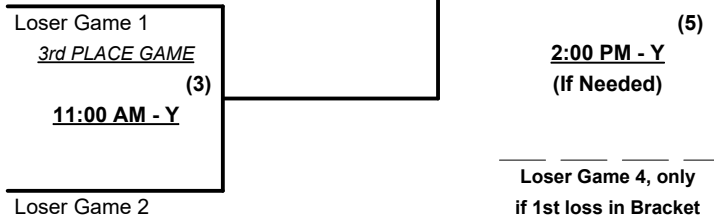

Time Limits - RR = 65 + open inn. • Bracket = 70 + open inn. • Championship game(s) = 80 + open inn.

Tie Breakers - Head to head (in full RR only), least runs allowed, run differential, coin toss

Schedule Subject to Change at Discretion of Tournament and Field Directors

Top Gun Invitational Classic 2022
Cathedral City, California
February 19 - 20, 2022

Rev. 02/02/2022

Men's 50+ Major Division • 3 Teams

Championship Bracket

Elimination Bracket

Men's 55+ Major Division • 3 Teams

Championship Bracket

Elimination Bracket

Top Gun Invitational Classic 2022
Cathedral City, California
February 19 - 20, 2022

Rev. 02/02/2022

Men's 50+ AAA Division • 4 Teams

Championship Bracket

Top Gun Invitational Classic 2022
Cathedral City, California
February 19 - 20, 2022