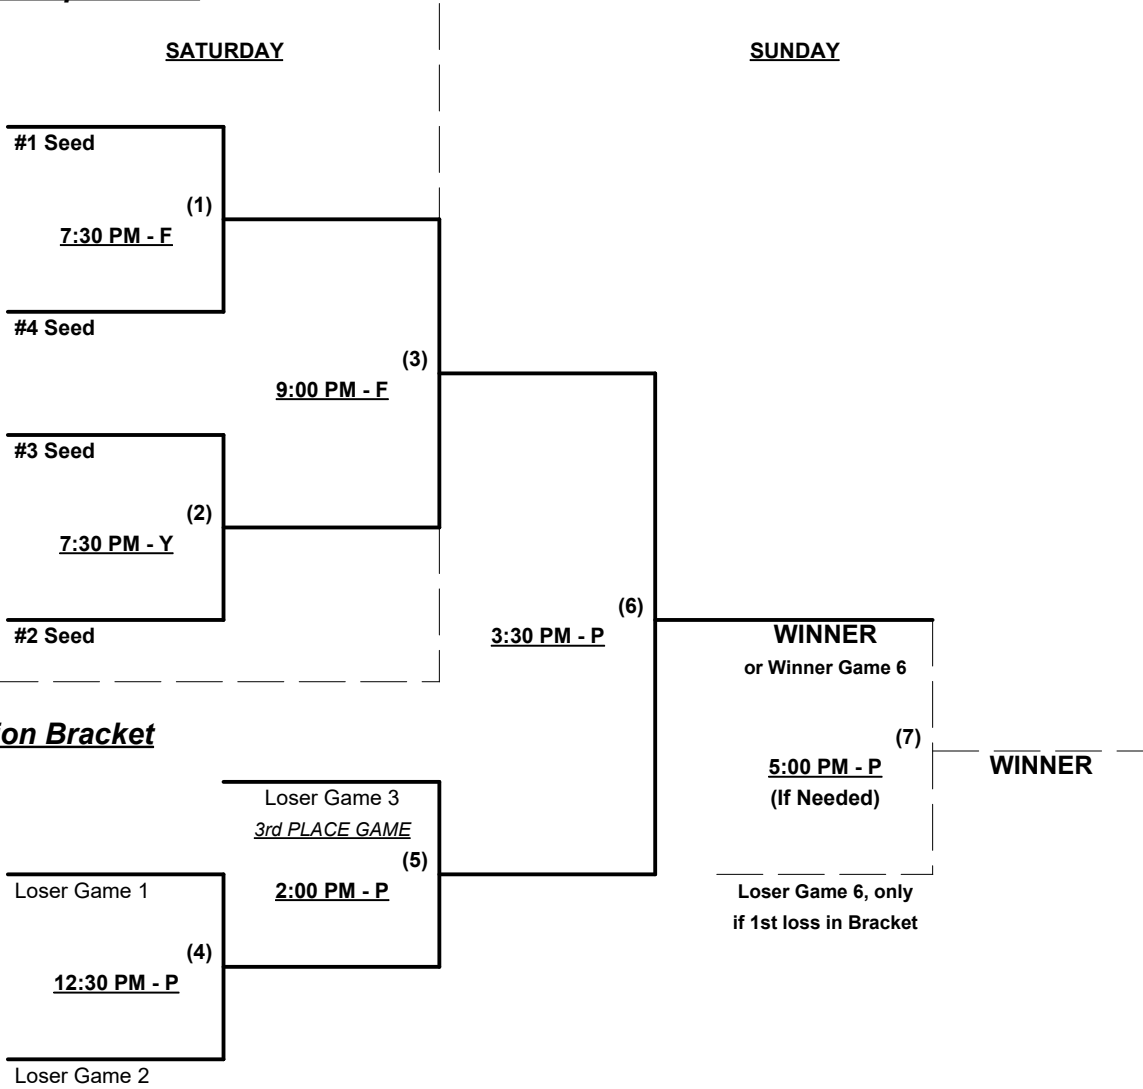

Top Gun Invitational Classic 2022
Cathedral City, California
February 19 - 20, 2022

Rev. 02/02/2022

Men's 50+ AAA Division • 4 Teams

Championship Bracket

Top Gun Invitational Classic 2022
Cathedral City, California
February 19 - 20, 2022

Rev. 02/02/2022

Men's 55+ Gold Division • 8 Teams

Win	Loss		<u>55-Major</u>
		1	Fossil Fuel 55 (CA)
		2	L.A.F. 55 (CA)
		3	NW/Oregon Elite (CA)

Win	Loss		<u>55-AAA</u>
		4	CA Coast Plumbers/Horn
		5	Top Gun Phantoms (CA)
		6	Top Gun Storm (CA)
		7	Venom 55's (CA)
		8	Weekend Warriors 55 (CA)

Saturday • February 19, 2022 • Big League Dreams Sports Park • Cathedral City

Field address ► 33700 Date Palm Dr. • Cathedral City, CA 92234

Time	#	Runs	Team Name	Field	#	Runs	Team Name
7:30 AM	7	_____	Venom 55's (CA)	D	5	_____	Top Gun Phantoms (CA)
7:30 AM	8	_____	Weekend Warriors 55 (CA)	P	6	_____	Top Gun Storm (CA)
9:00 AM	5	_____	Top Gun Phantoms (CA)	D	1	_____ §	Fossil Fuel 55 (CA)
9:00 AM	6	_____	Top Gun Storm (CA)	P	4	_____	CA Coast Plumbers/Horn
10:30 AM	2	_____	L.A.F. 55 (CA)	D	3	_____	NW/Oregon Elite (CA)
10:30 AM	4	_____	CA Coast Plumbers/Horn	P	7	_____	Venom 55's (CA)
12:00 PM	1	_____	Fossil Fuel 55 (CA)	D	2	_____	L.A.F. 55 (CA)
12:00 PM	3	_____ §	NW/Oregon Elite (CA)	P	8	_____	Weekend Warriors 55 (CA)

BIG LEAGUE DREAMS FIELDS = (D)ES MOINES • (F)ENWAY • (P)AWTUCKET • (W)RIGLEY • (Y)ANKEE

§ Teams #1-3 GIVE 5-Run OR 11-Defensive-player equalizer and are HOME vs. Teams #4-8

Seeding for 55-Gold Double Elimination brackets commencing Saturday afternoon • See brackets for details

Format: Two (2) game Round Robin to seed Double Elimination Championship brackets

Teams #1-3 play Double Elimination bracket for 55-Major Championship

Teams #4-8 play Double Elimination bracket for 55-AAA Championship

Home Runs - Home Run rule of LOWER rated team in game

Major = 6 per team per game, Outs AAA = 3 per team per game, Outs

NOTE SSUSA Official Rulebook §9.5 (Retrieving Home Run Balls) will be strictly enforced.

Pitch Count - Batters start with "1-1" count (WITH waste foul) per SSUSA Rulebook §6.2 (Pitch Count)

Run Rules - Five (5) runs per ½ inning at bat (except open inning)

Mercy Rule - Fifteen (15) runs after five (5) innings (or 20 Runs after 4 innings)

Time Limits - RR = 65 + open inn. • Bracket = 70 + open inn. • Championship game(s) = 80 + open inn.

Tie Breakers - Head to head (in full RR only), least runs allowed, run differential, coin toss

Schedule Subject to Change at Discretion of Tournament and Field Directors