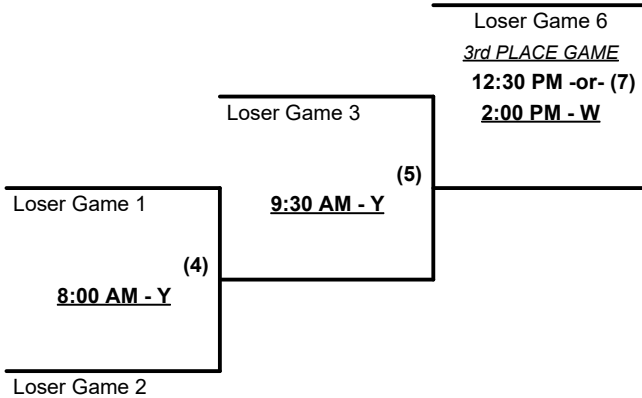

Format: Two (2) game Round Robin to seed Double Elimination Championship brackets

Teams #1-3 play Double Elimination bracket for 55-Major Championship

Teams #4-8 play Double Elimination bracket for 55-AAA Championship

Time Limits - RR = 65 + open inn. • Bracket = 70 + open inn. • Championship game(s) = 80 + open inn.

Tie Breakers - Head to head (in full RR only), least runs allowed, run differential, coin toss

Schedule Subject to Change at Discretion of Tournament and Field Directors

Top Gun Invitational Classic 2022
Cathedral City, California
February 19 - 20, 2022

Rev. 02/02/2022

Men's 55+ AAA Division • 5 Teams

Championship Bracket

SATURDAY

SUNDAY

◀ Games #6 thru #9
 play earlier if NO
 60-AA "If" game
SEE DIRECTOR

WINNER

Elimination Bracket

Loser Game 8, only
 if 1st loss in Bracket