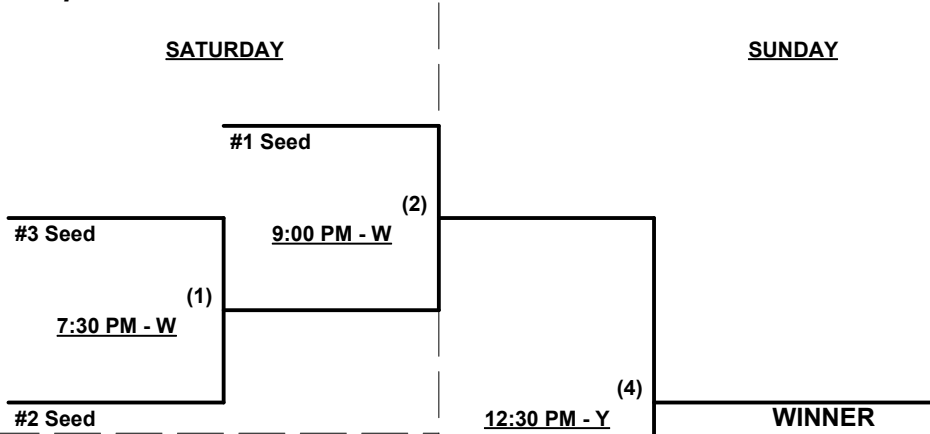

Top Gun Invitational Classic 2022
Cathedral City, California
February 19 - 20, 2022

Rev. 02/02/2022

Men's 50+ Major Division • 3 Teams

Championship Bracket