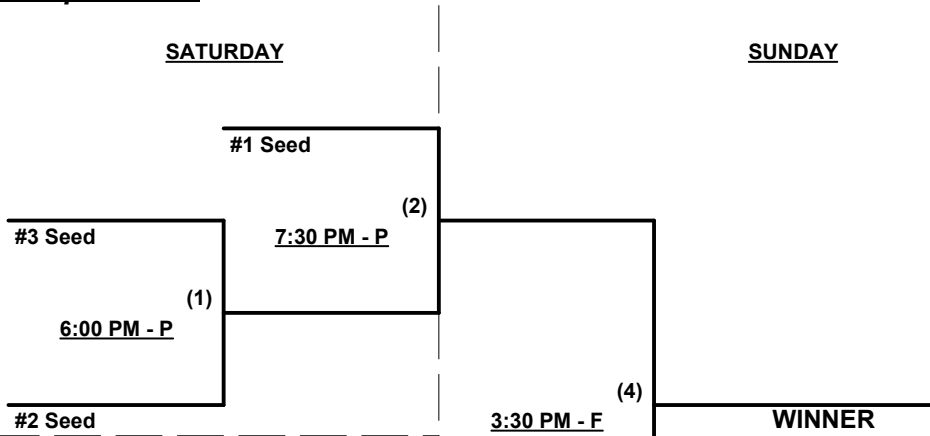

Championship Bracket

Elimination Bracket

Top Gun Invitational Classic 2022
Cathedral City, California
February 19 - 20, 2022

Rev. 02/02/2022

Men's 50+ AAA Division • 4 Teams

Championship Bracket

Top Gun Invitational Classic 2022
Cathedral City, California
February 19 - 20, 2022