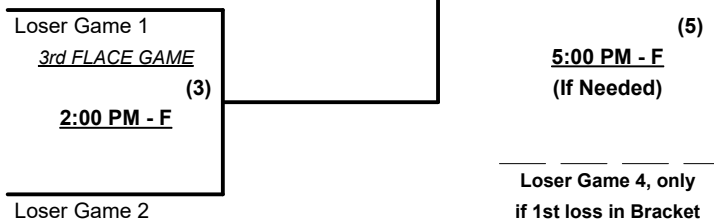

Top Gun Invitational Classic 2022
Cathedral City, California
February 19 - 20, 2022

Rev. 02/02/2022

Men's 50+ Major Division • 3 Teams

Championship Bracket

Elimination Bracket

Men's 55+ Major Division • 3 Teams

Championship Bracket

Elimination Bracket

Top Gun Invitational Classic 2022
Cathedral City, California
February 19 - 20, 2022

Rev. 02/02/2022

Men's 50+ AAA Division • 4 Teams

Championship Bracket

Top Gun Invitational Classic 2022
Cathedral City, California
February 19 - 20, 2022