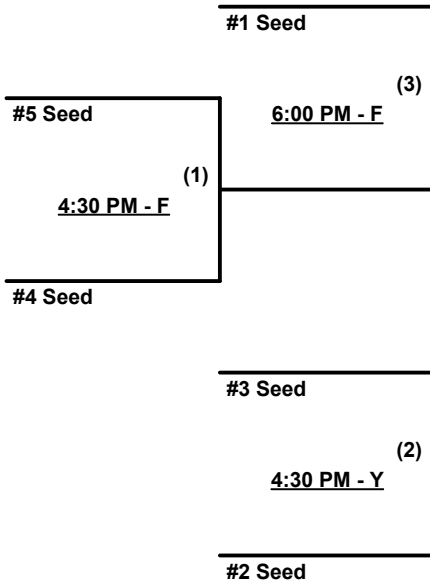

Top Gun Invitational Classic 2022
Cathedral City, California
February 19 - 20, 2022

Rev. 02/02/2022

Men's 55+ AAA Division • 5 Teams

Championship Bracket

SATURDAY

SUNDAY

◀ Games #6 thru #9
play earlier if NO
60-AA "If" game
SEE DIRECTOR