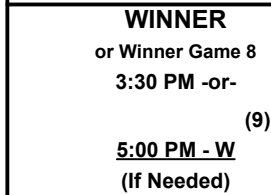

Top Gun Invitational Classic 2022
Cathedral City, California
February 19 - 20, 2022

Rev. 02/02/2022

Men's 55+ AAA Division • 5 Teams

Championship Bracket

SATURDAY

SUNDAY

◀ Games #6 thru #9
 play earlier if NO
 60-AA "If" game
SEE DIRECTOR