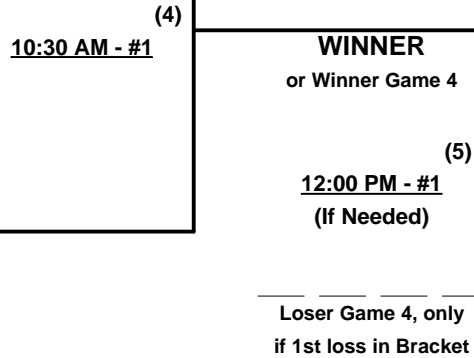

Schedule Subject to Change at Discretion of Tournament and Field Directors

SSUSA's Midwest Championships 2021

Rogers, Arkansas

July 13 - 15, 2021

Rev. 07/03/2021

Men's 65+ Gold Division • 3 Teams

Championship Bracket

WEDNESDAY

THURSDAY

Elimination Bracket

Men's 70+ Major Division • 2 Teams

Championship Bracket

WEDNESDAY

THURSDAY

Elimination Game