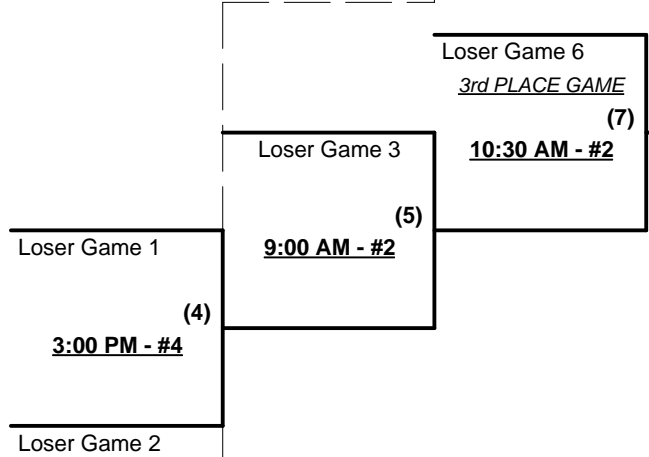

Schedule Subject to Change at Discretion of Tournament and Field Directors

SSUSA's Midwest Championships 2021

Rogers, Arkansas

July 13 - 15, 2021

Rev. 07/03/2021

Men's 65/70+ Silver Division • 5 Teams

Championship Bracket

Elimination Bracket

SSUSA's Midwest Championships 2021

Rogers, Arkansas

July 13 - 15, 2021

Rev. 07/03/2021

Men's 70/75+ AA Division • 3 Teams

Championship Bracket

WEDNESDAY