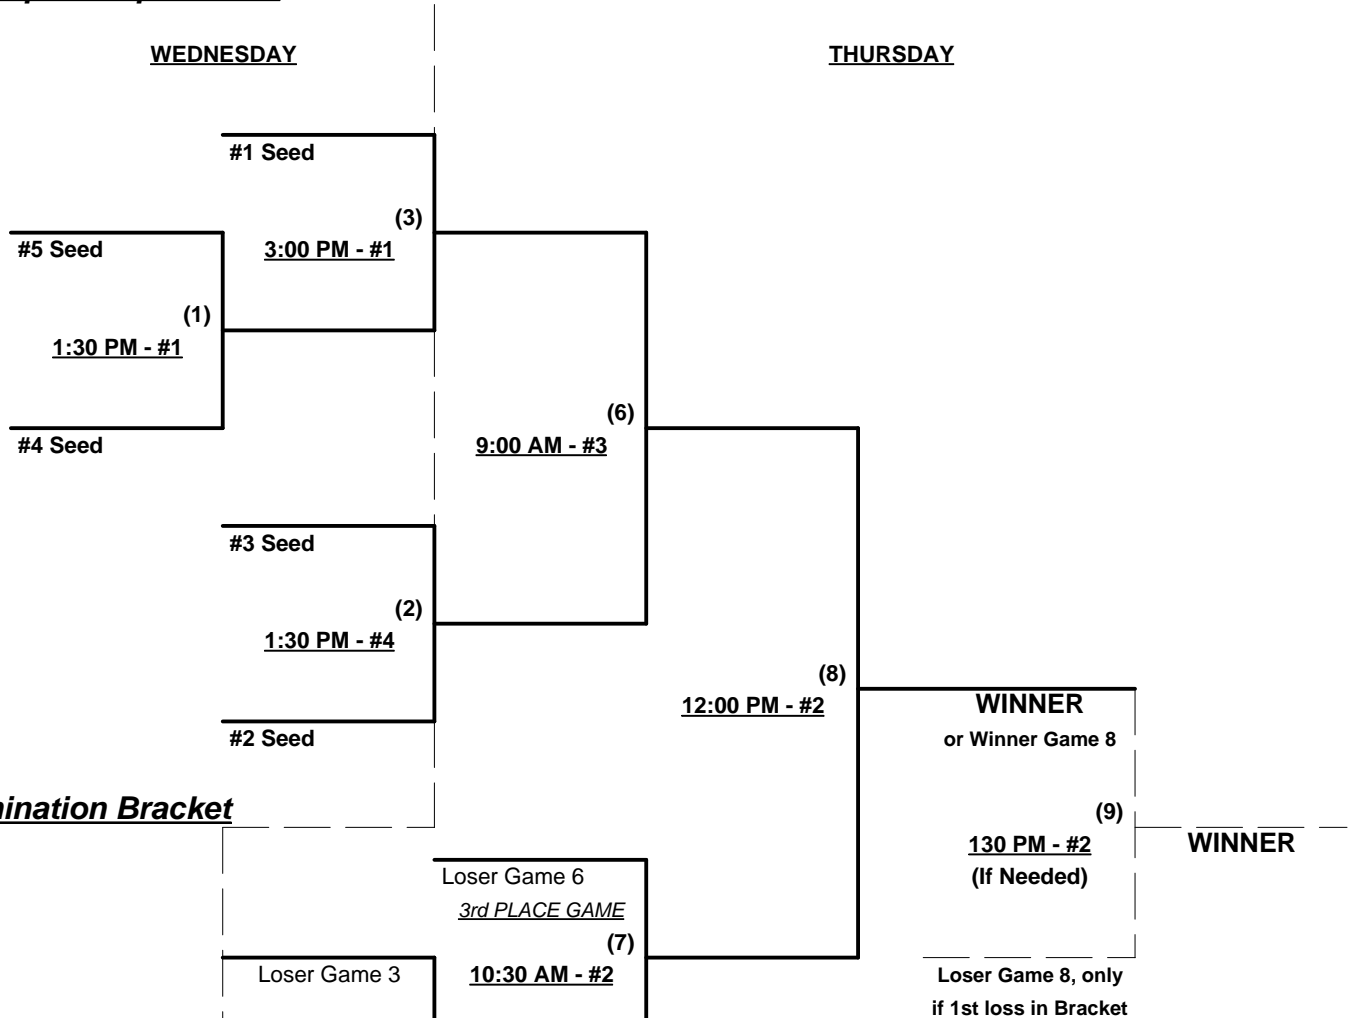

Schedule Subject to Change at Discretion of Tournament and Field Directors

SSUSA's Midwest Championships 2021

Rogers, Arkansas

July 13 - 15, 2021

Rev. 07/03/2021

Men's 65/70+ Silver Division • 5 Teams

Championship Bracket