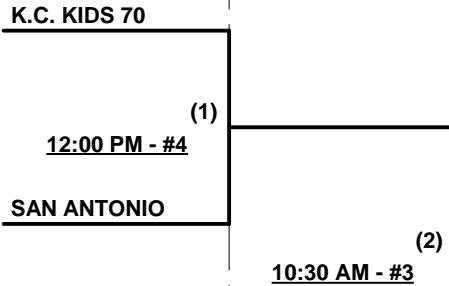

Schedule Subject to Change at Discretion of Tournament and Field Directors

SSUSA's Midwest Championships 2021

Rogers, Arkansas

July 13 - 15, 2021

Rev. 07/03/2021

Men's 65+ Gold Division • 3 Teams

Championship Bracket

WEDNESDAY

THURSDAY

Elimination Bracket

Men's 70+ Major Division • 2 Teams

Championship Bracket

WEDNESDAY

THURSDAY

Elimination Game

SSUSA's Midwest Championships 2021

Rogers, Arkansas

July 13 - 15, 2021

Rev. 07/03/2021

Men's 65/70/75+ Silver Division • 8 Teams

<u>Win</u>	<u>Loss</u>	<u>65/70-Silver</u>	<u>Win</u>	<u>Loss</u>	<u>70/75-AA</u>
		1			6
		2			7
		3			8
		4			
		5			