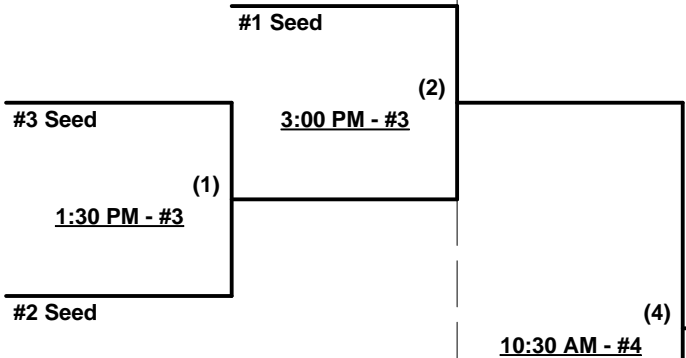

SSUSA's Midwest Championships 2021

Rogers, Arkansas

July 13 - 15, 2021

Rev. 07/03/2021

Men's 70/75+ AA Division • 3 Teams

Championship Bracket

WEDNESDAY

THURSDAY