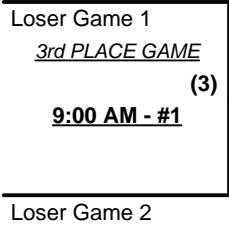

Schedule Subject to Change at Discretion of Tournament and Field Directors

SSUSA's Midwest Championships 2021

Rogers, Arkansas

July 13 - 15, 2021

Rev. 07/03/2021

Men's 65+ Gold Division • 3 Teams

Championship Bracket

WEDNESDAY

THURSDAY

Elimination Bracket

Men's 70+ Major Division • 2 Teams

Championship Bracket

WEDNESDAY

THURSDAY

Elimination Game