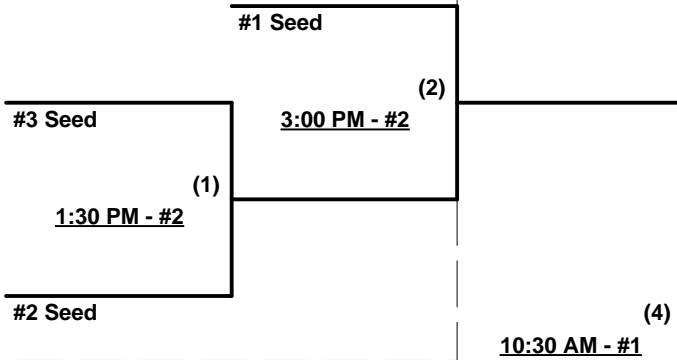

Schedule Subject to Change at Discretion of Tournament and Field Directors

SSUSA's Midwest Championships 2021

Rogers, Arkansas

July 13 - 15, 2021

Rev. 07/03/2021

Men's 65+ Gold Division • 3 Teams

Championship Bracket

WEDNESDAY

THURSDAY

Elimination Bracket

Men's 70+ Major Division • 2 Teams

Championship Bracket

WEDNESDAY

THURSDAY

Elimination Game