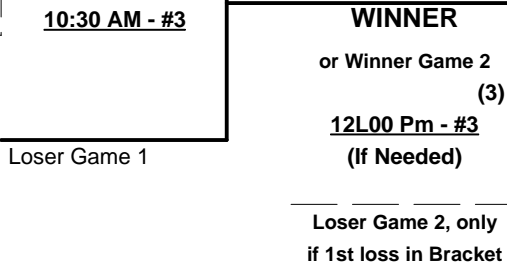

WEDNESDAY

THURSDAY

Elimination Bracket

Men's 70+ Major Division • 2 Teams

Championship Bracket

WEDNESDAY

THURSDAY

Elimination Game