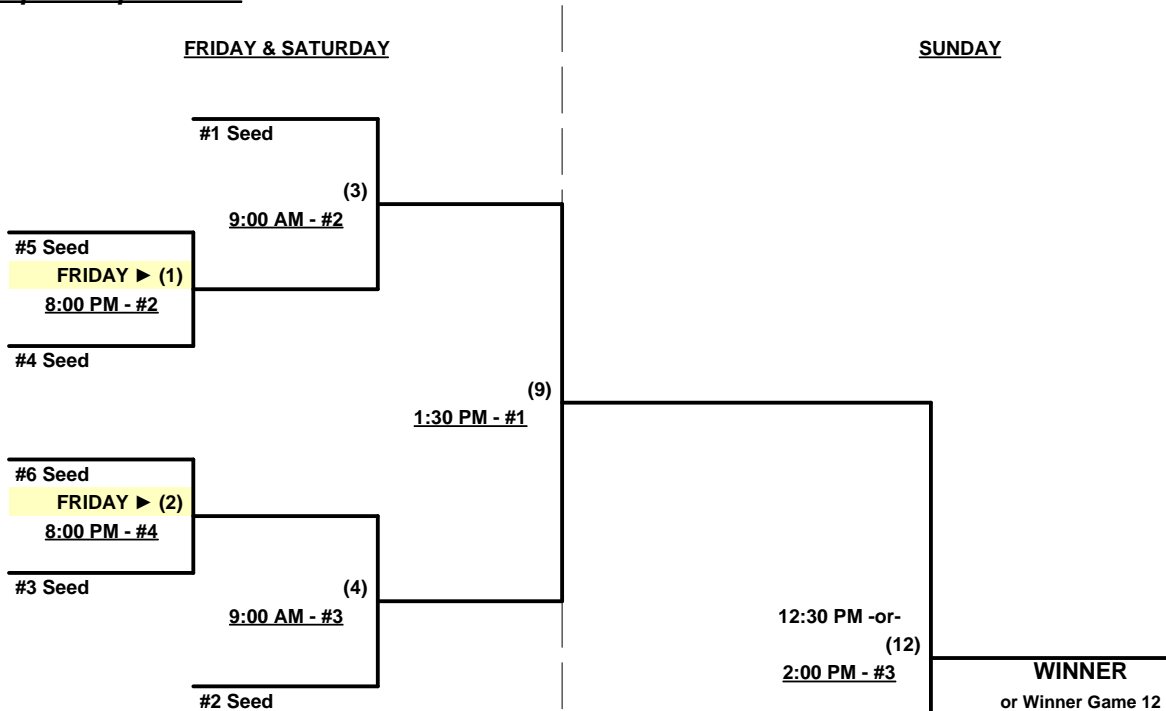

Format: Double Round Robin to Seed Championship Playoff round

Seed #3 plays Seed #2 in Semi-Final • Winner plays Seed #1 for Championship

NOTE "If" game ONLY if UNBEATEN #1 Seed loses first game of the week in Championship

Schedule Subject to Change at Discretion of Tournament and Field Directors

ISA's Senior World Series 2021
Columbus, Indiana
July 23 - 25, 2021

Rev. 07/10/2021

Men's 55+ AAA Division • 6 Teams

Championship Bracket

Elimination Bracket