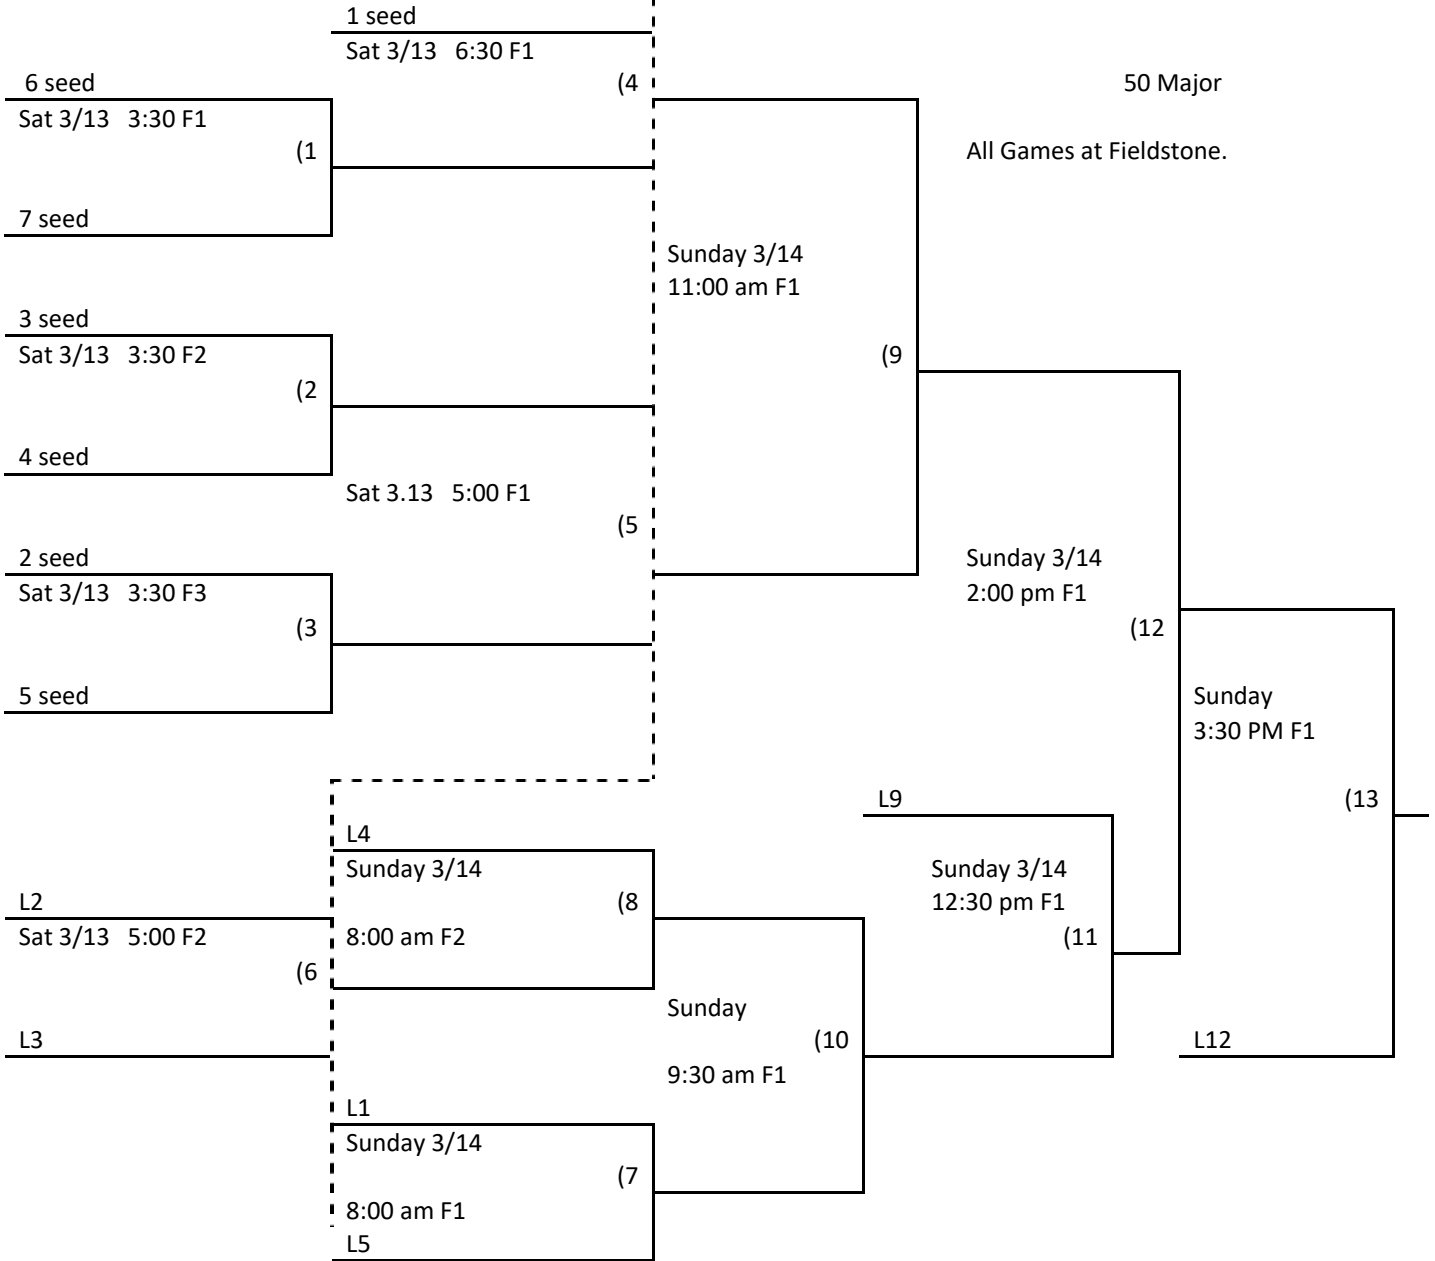

SSUSA Music City Classic

Saturday

Sunday

7 Teams

SSUSA Music City Classic

Franklin & Antioch, Tennessee

April 13-14, 2019

Men's 50 AAA

Win	Loss	
		1. 615 Senior Softball (TN)
		2. Action Sports (KY)
		3. Good Wood (KY)
		4. Kent's Players (MS)

Saturday April 13, 2019 Cane Ridge Park Antioch, TN

Field Address > 419 Battle Rd. Antioch, TN 37013

Time	#	Runs	Team Name	Field	#	Runs
11:00 AM	1	_____	615 Senior Softball (TN)	F2	4	_____
11:00 AM	3	_____	Good Wood (KY)	F3	2	_____
2:00 PM	1	_____	615 Senior Softball (TN)	F2	2	_____
2:00 PM	4	_____	Kent's Players (MS)	F3	3	_____
3:30 PM	2	_____	Action Sports (KY)	F2	4	_____
3:30 PM	3	_____	Good Wood (KY)	F3	1	_____

Format: Round Robin seeded into a double elimination bracket.

Homeruns. 3 when AAA are playing AAA or Major, 6 when Major playing Major

NOTE- SSUSA Official Rulebook 9.5 (Retrieving Home Run Balls) will be strictly enforced.

Pitch Count- Batters start with 1-1 count (with waste foul) per SSUSA 2019 Rule Book 6.2

Run Rule- 5 runs per 1/2 inning at bat (except open inning)

Time Limits- RR = 65 + open inning. Bracket = 70 + open inning. Championship game(s) = 7 innings

Tie Breakers- Head to head (in full RR only). Least runs allowed, run differential, coin toss.

Schedule Subject to Change at Discretion of Tournament and Field Directors