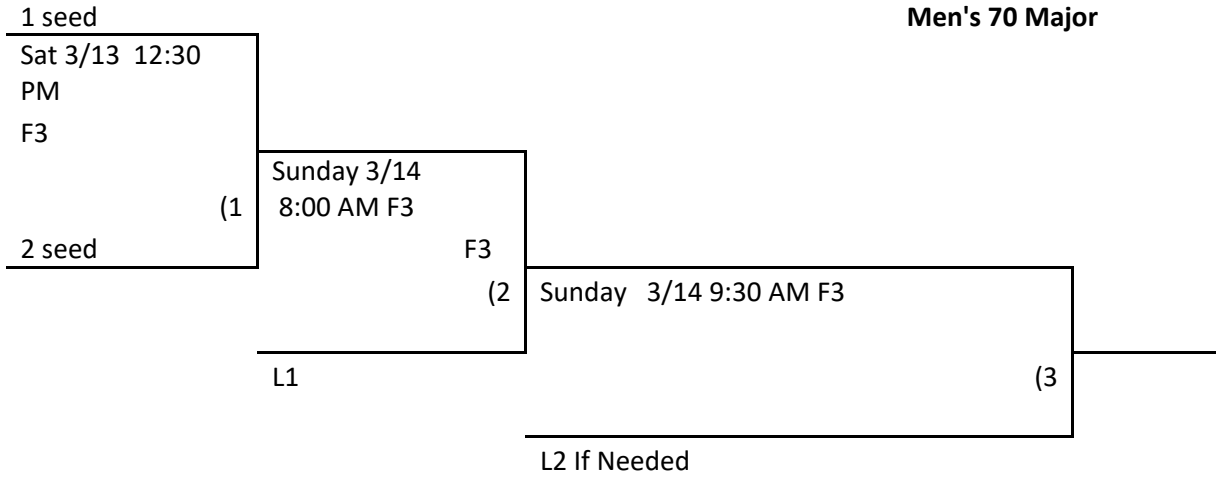

SSUSA Music City Classic

All Games at Fieldstone Park

Men's 70 Major