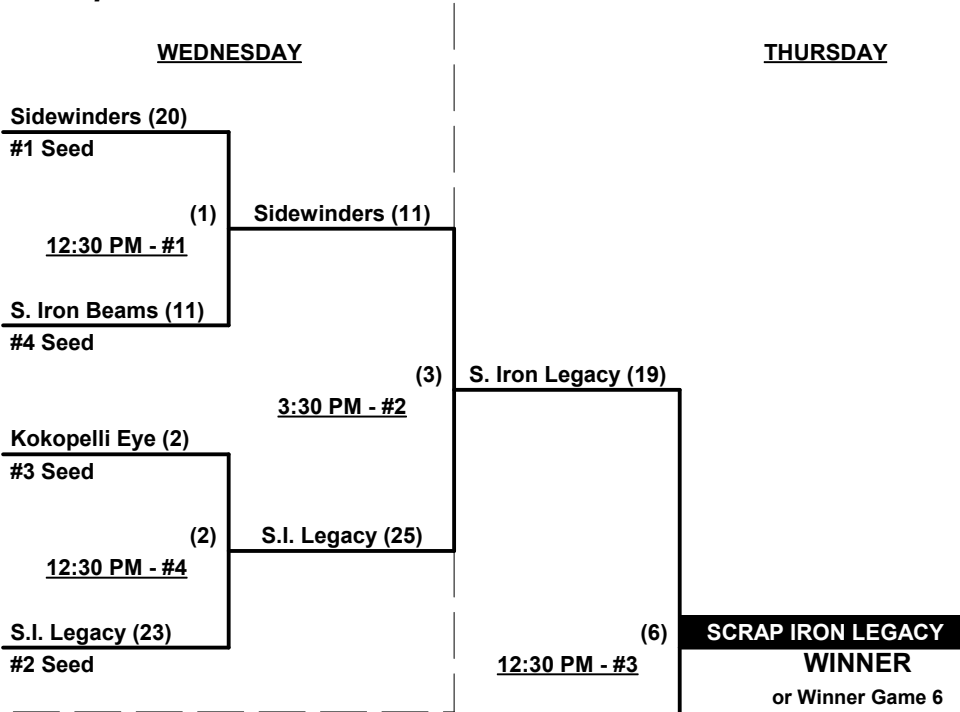

Schedule Subject to Change at Discretion of Tournament and Field Directors

SSUSA's Winter World Championships 2017

Phoenix, Arizona

November 14 - 16, 2017

Rev. 11/03/2017

Men's 75+ Major Division • 4 Teams

Championship Bracket

Elimination Bracket

SSUSA's Winter World Championships 2017
Phoenix, Arizona
November 14 - 16, 2017

Rev. 11/06/2017

Men's 75+ AAA Division • 2 Teams

Championship Bracket

WEDNESDAY

THURSDAY