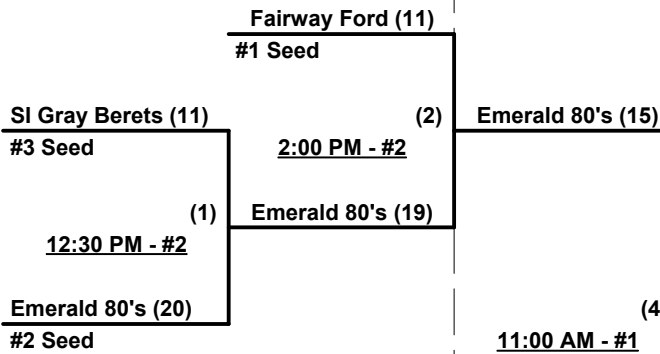

SSUSA's Winter World Championships 2017

Phoenix, Arizona

November 14 - 16, 2017

Rev. 11/06/2017

Men's 80+ Major Division • 3 Teams

Championship Bracket

WEDNESDAY

THURSDAY

Elimination Bracket

**FAIRWAY FORD
WINNER**

Men's 80/85+ Gold Division • 2 Teams

Championship Bracket

WEDNESDAY

THURSDAY

Elimination Game

**ARIZONA
PROSPECTORS 85
WINNER**