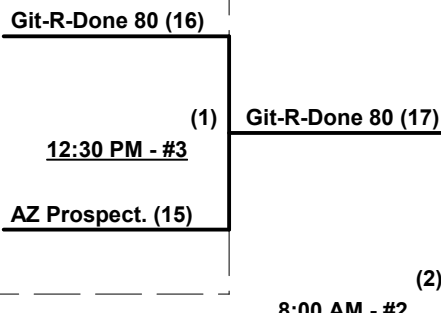

SSUSA's Winter World Championships 2017

Phoenix, Arizona

November 14 - 16, 2017

Rev. 11/06/2017

Men's 80+ Major Division • 3 Teams

Championship Bracket

WEDNESDAY

THURSDAY

Elimination Bracket

**FAIRWAY FORD
WINNER**

Men's 80/85+ Gold Division • 2 Teams

Championship Bracket

WEDNESDAY

THURSDAY

Elimination Game

**ARIZONA
PROSPECTORS 85
WINNER**