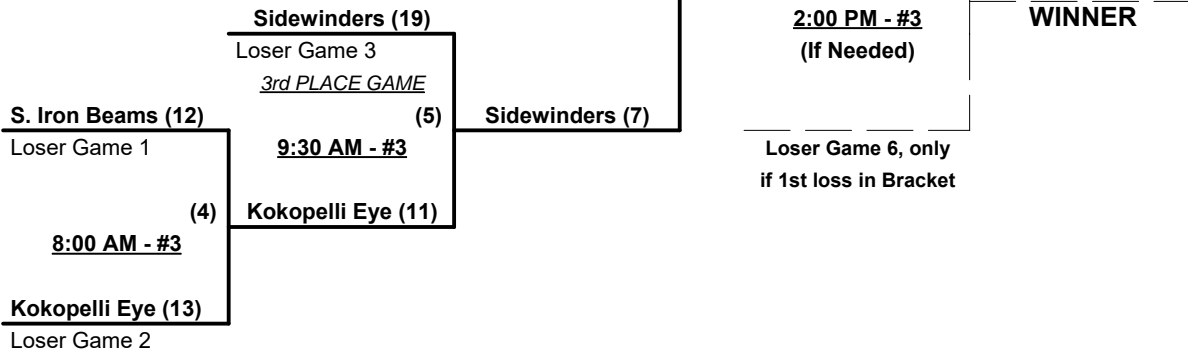

Elimination Bracket