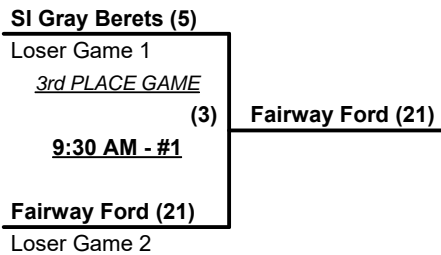

SSUSA's Winter World Championships 2017

Phoenix, Arizona

November 14 - 16, 2017

Rev. 11/06/2017

Men's 80+ Major Division • 3 Teams

Championship Bracket

WEDNESDAY

THURSDAY

Elimination Bracket

**FAIRWAY FORD
WINNER**

Men's 80/85+ Gold Division • 2 Teams

Championship Bracket

WEDNESDAY

THURSDAY

Elimination Game

**ARIZONA
PROSPECTORS 85
WINNER**