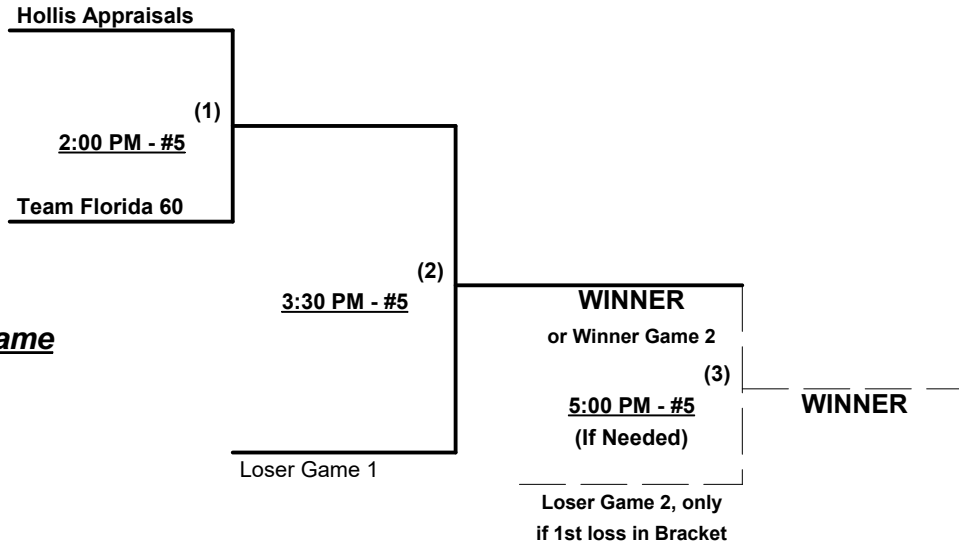

SSUSA's Winter National Championships 2017
Ft. Myers, Cape Coral & Naples, Florida
November 7 - 9, 2017

Rev. 10/31/2017

Men's 60+ Major Plus Division • 2 Teams

Championship Bracket

ALL GAMES ON SATURDAY

Elimination Game