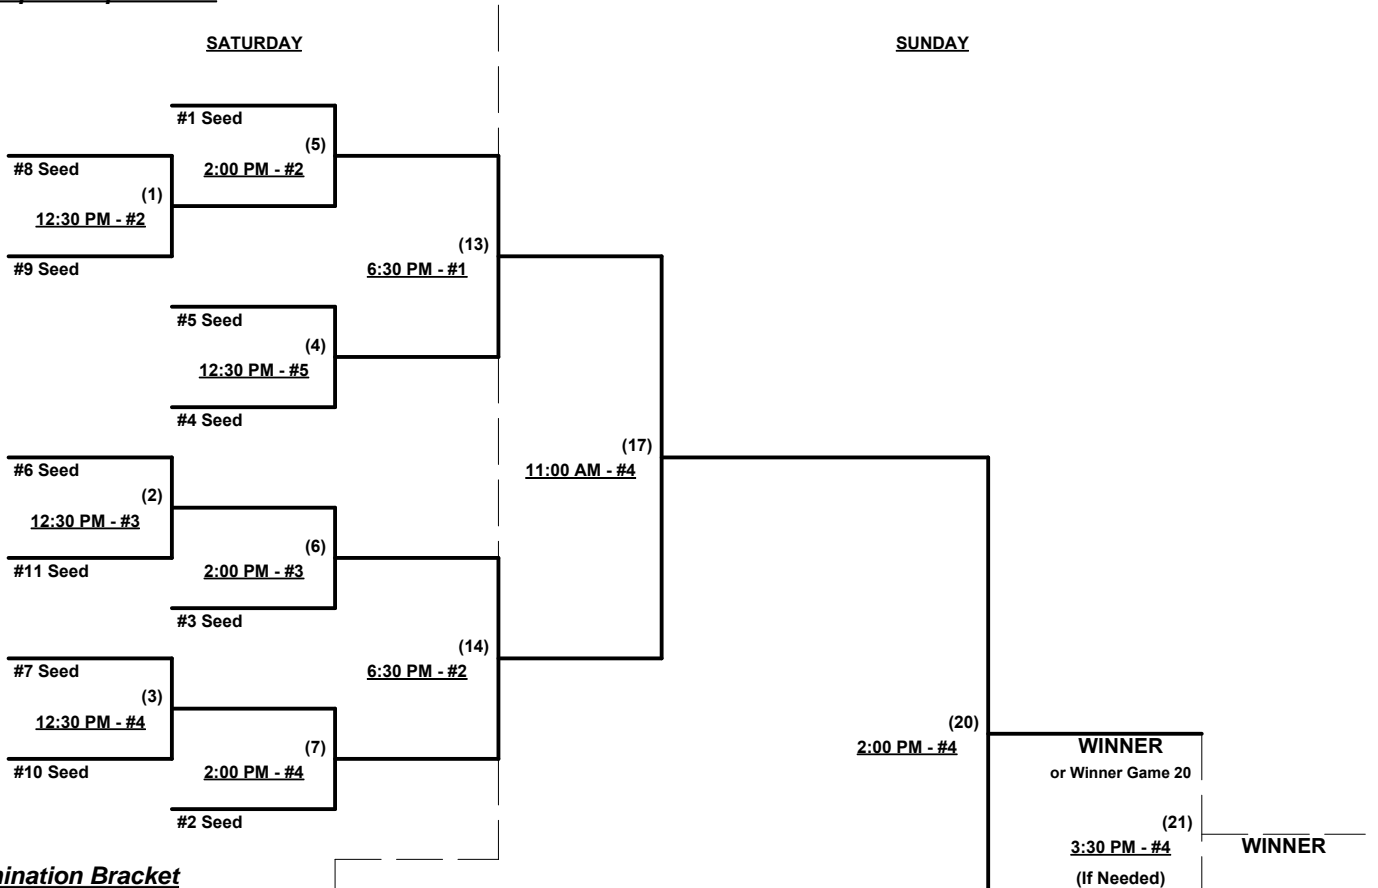

SSUSA's Winter National Championships 2017

Ft. Myers, Cape Coral & Naples, Florida
November 10 - 12, 2017

Rev. 10/31/2017

Men's 60+ Major Division • 11 Teams

Championship Bracket