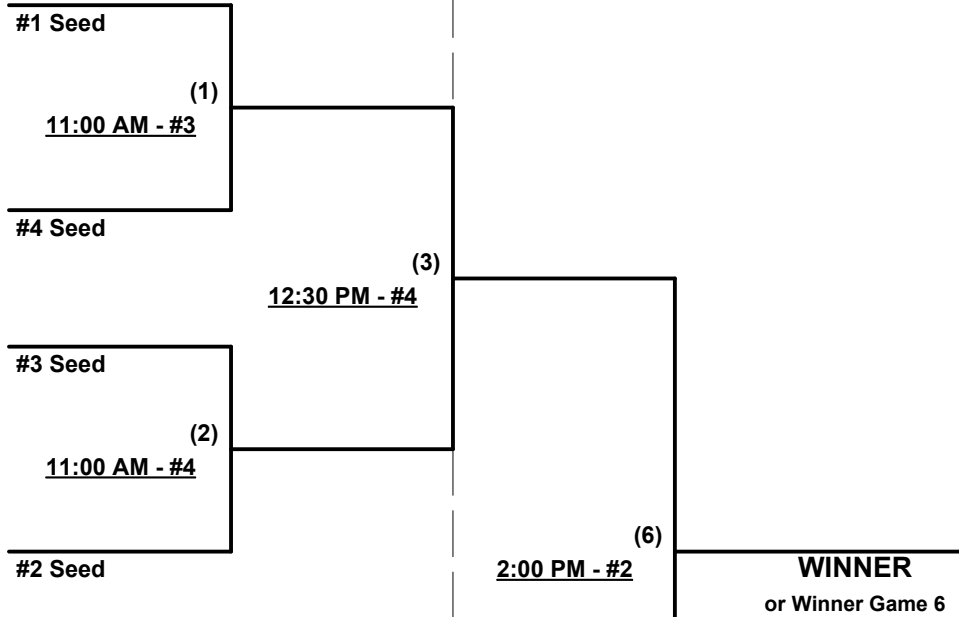

**ISA's Senior World Series 2017**  
**Columbus, Indiana**  
**July 28 - 30, 2017**

Rev. 07/22/2017

**Men's 65+ AA Division • 4 Teams**

**Championship Bracket**

SATURDAY

SUNDAY

**Elimination Bracket**

**WINNER**