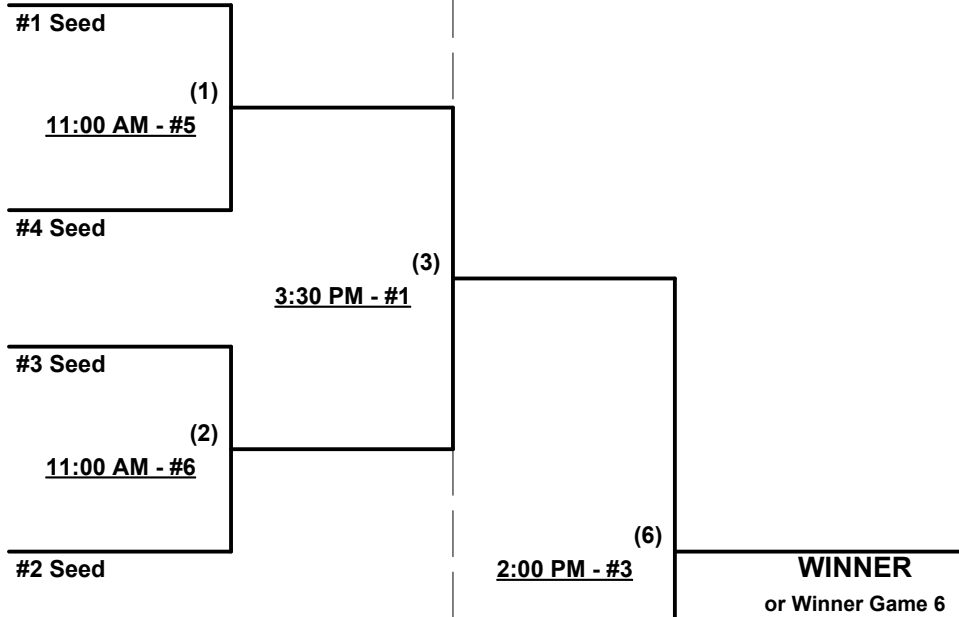

**ISA's Senior World Series 2017**  
**Columbus, Indiana**  
**July 28 - 30, 2017**

Rev. 07/22/2017

**Men's 65/70+ Gold Division • 4 Teams**

**Championship Bracket**

SATURDAY

SUNDAY

**Elimination Bracket**

**WINNER**