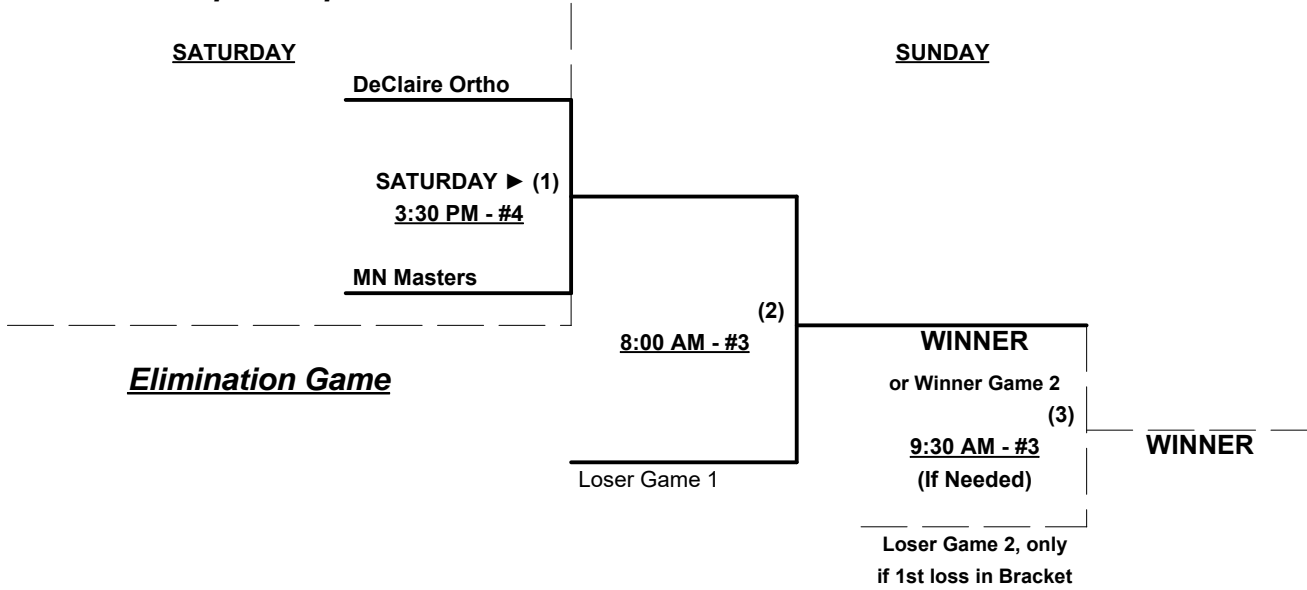

**ISA's Senior World Series 2017**  
**Columbus, Indiana**  
**July 28 - 30, 2017**

Rev. 07/22/2017

**Men's 65+ Major Plus Division • 2 Teams**

**Championship Bracket**

**Men's 65+ Major Division • 3 Teams**