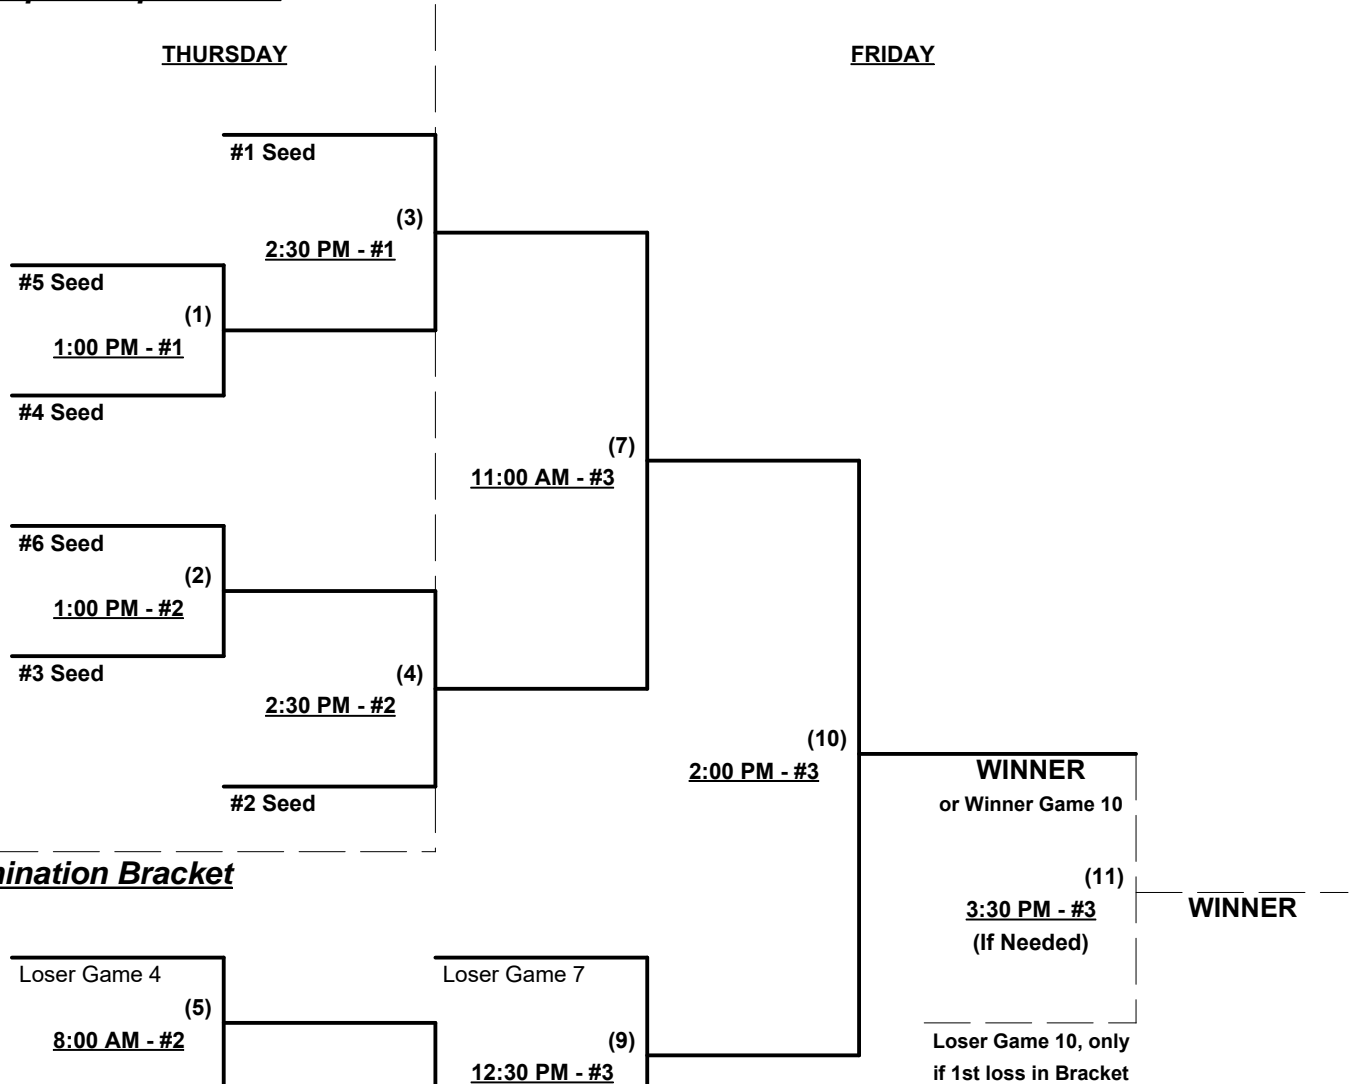

SSUSA's Crabtown Classic Qualifier 2016

Glen Burnie, Maryland

June 2 - 3, 2016

Rev. 05/30/2016

Men's 65+ AAA Division • 6 Teams

<u>Win</u>	<u>Loss</u>			<u>Win</u>	<u>Loss</u>
_____	_____	1	Hamel Builders (MD)	_____	_____
_____	_____	2	Mid Atlantic Cav's (VA)	_____	_____
_____	_____	3	No. Virginia Force 65 (VA)	_____	_____
				_____	_____
				_____	_____
				_____	_____

Thursday • June 2, 2016 • Bachman Sports Complex • Glen Burnie

Time	#	Runs	Team Name	Field	#	Runs	Team Name
9:00 AM	1	_____	Hamel Builders (MD)	1	2	_____	Mid Atlantic Cav's (VA)
9:00 AM	5	_____	Spicer Properties 65 (MD)	2	3	_____	No. Virginia Force 65 (VA)
9:00 AM	4	_____	Simmons-Day Allstars (MD)	3	6	_____	Syracuse Cyclone 65 (NY)
10:30 AM	2	_____	Mid Atlantic Cav's (VA)	1	5	_____	Spicer Properties 65 (MD)
10:30 AM	3	_____	No. Virginia Force 65 (VA)	2	4	_____	Simmons-Day Allstars (MD)
10:30 AM	6	_____	Syracuse Cyclone 65 (NY)	3	1	_____	Hamel Builders (MD)

Seeding for 65-AAA Double Elimination Bracket commencing THURSDAY afternoon • See Bracket

Format: Two (2) game Round Robin to seed 65-AAA Double Elimination bracket

Home Runs - AAA Rule = 3 per team per game, Outs

NOTE SSUSA Official Rulebook §9.5 (Retrieving Home Run Balls) will be strictly enforced.

Run Rules - 5 runs per ½ inning at bat (except open inning)

Time Limits - RR = 65 + open inn. • Bracket = 70 + open inn. • Championship game(s) = 7 innings full

Tie Breakers - Head to head (in full RR only), least runs allowed, run differential, coin toss

Schedule Subject to Change at Discretion of Tournament and Field Directors

SSUSA's Crabtown Classic Qualifier 2016

Glen Burnie, Maryland
June 2 - 3, 2016

Rev. 05/30/2016

Men's 65+ AAA Division • 6 Teams

Championship Bracket

Elimination Bracket