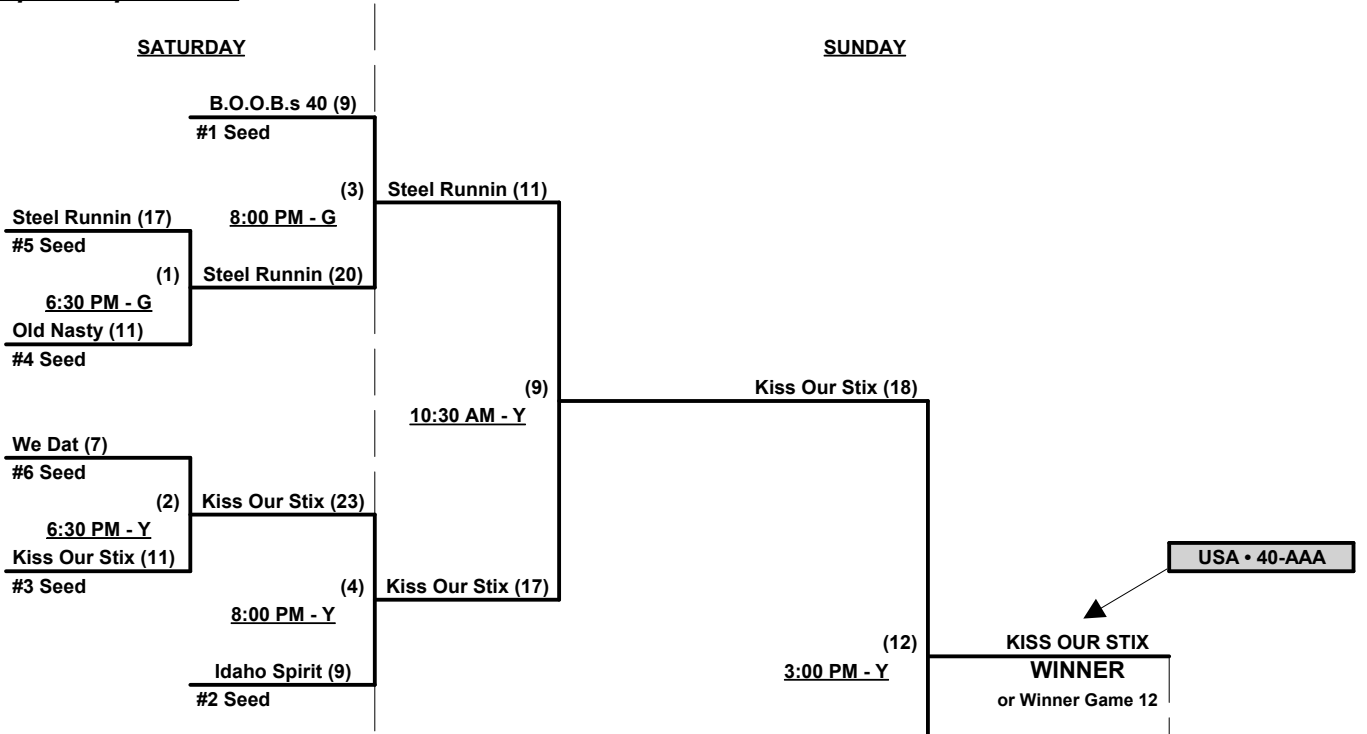

SSUSA's Western National Championships 2015

Placer and Sacramento Counties, California

August 8 - 9, 2015

Rev. 08/15/2015

Women's 40-Masters AAA Division • 6 Teams

Championship Bracket