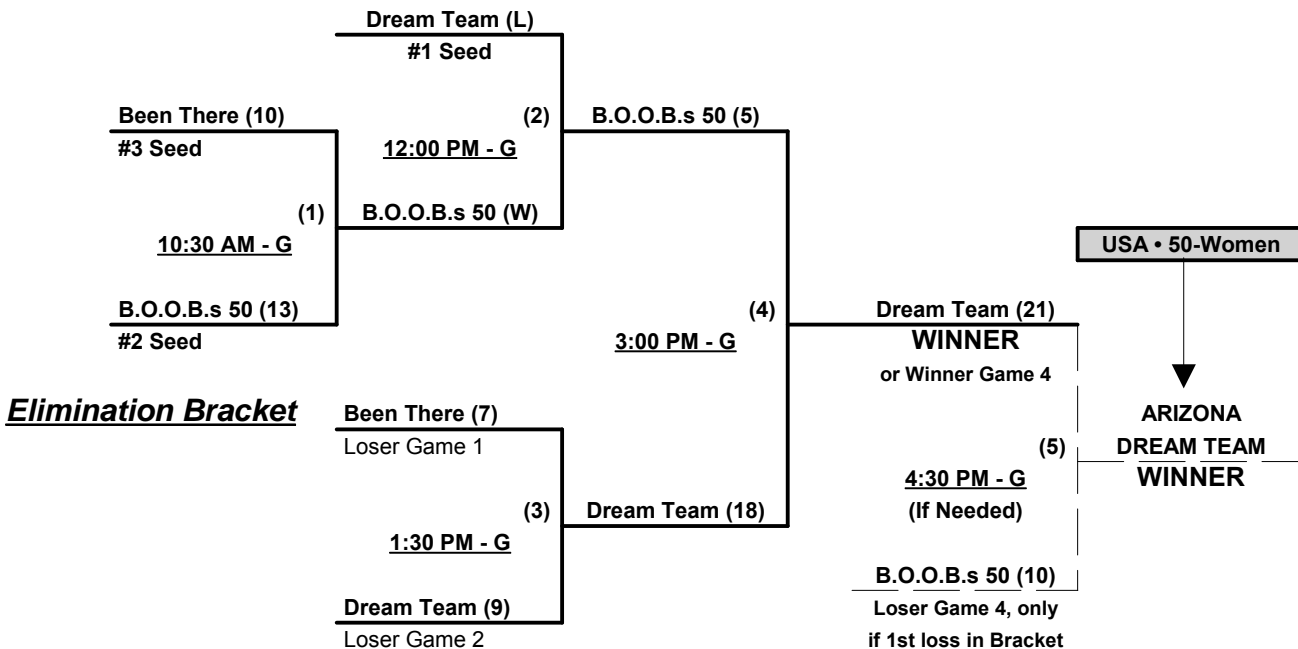

Championship Bracket

ALL GAMES ON SUNDAY

Women's 50+ Division • 3 Teams

Championship Bracket

ALL GAMES SUNDAY

SSUSA's Western National Championships 2015

Placer and Sacramento Counties, California

August 8 - 9, 2015