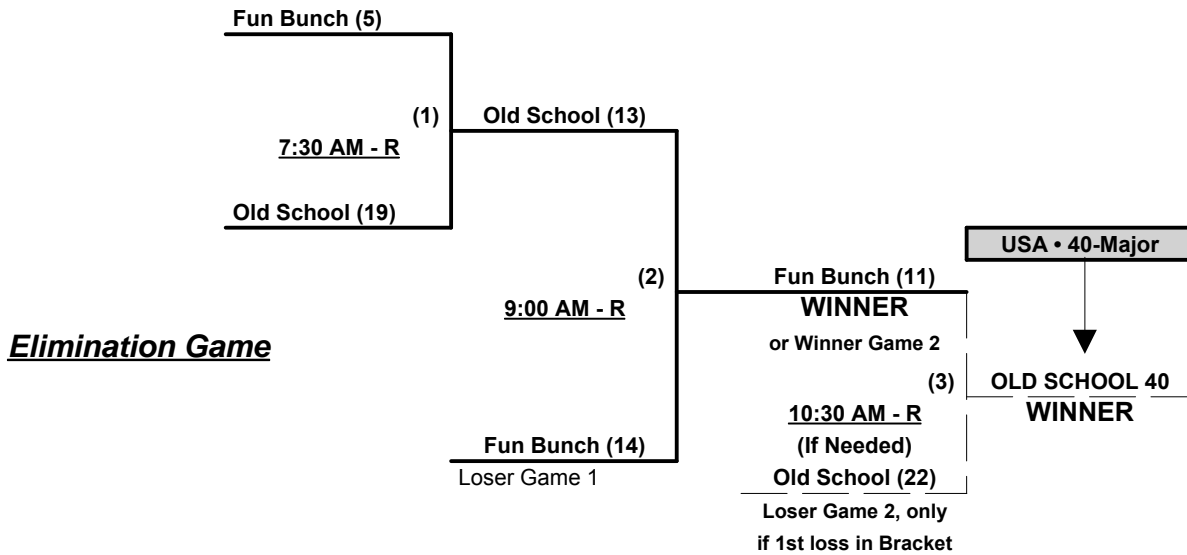

SSUSA's Western National Championships 2015

Placer and Sacramento Counties, California

August 8 - 9, 2015

Rev. 08/15/2015

Women's 40-Masters Major Division • 2 Teams

Championship Bracket

ALL GAMES ON SUNDAY