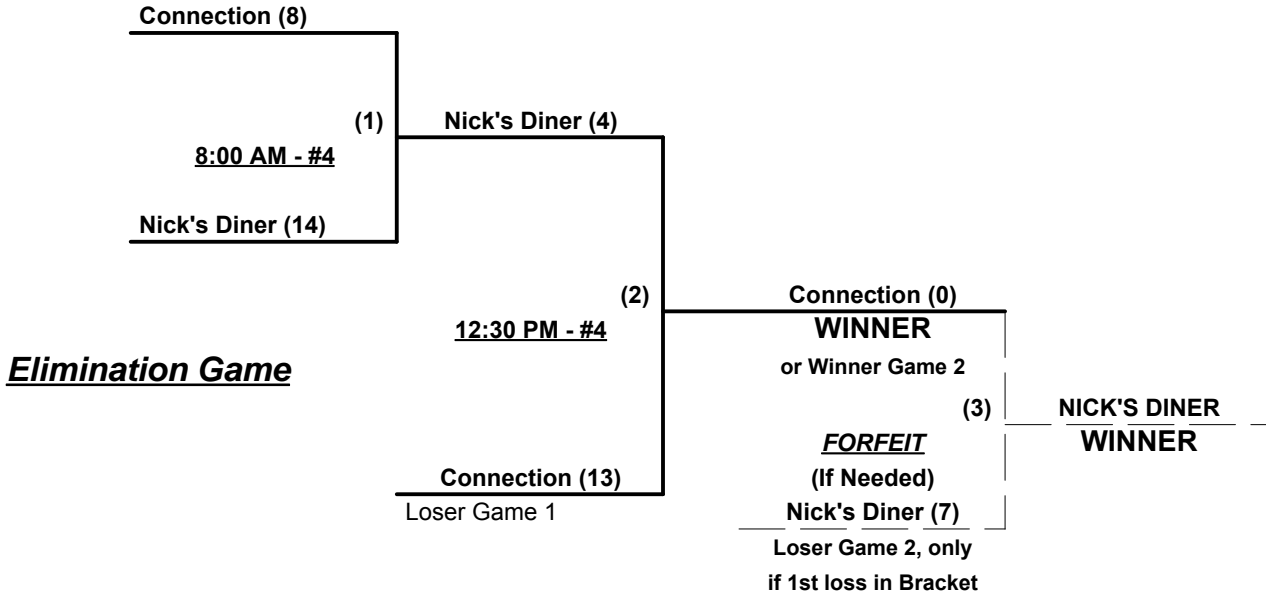

Men's 70+ Major Division • 2 Teams

Championship Bracket