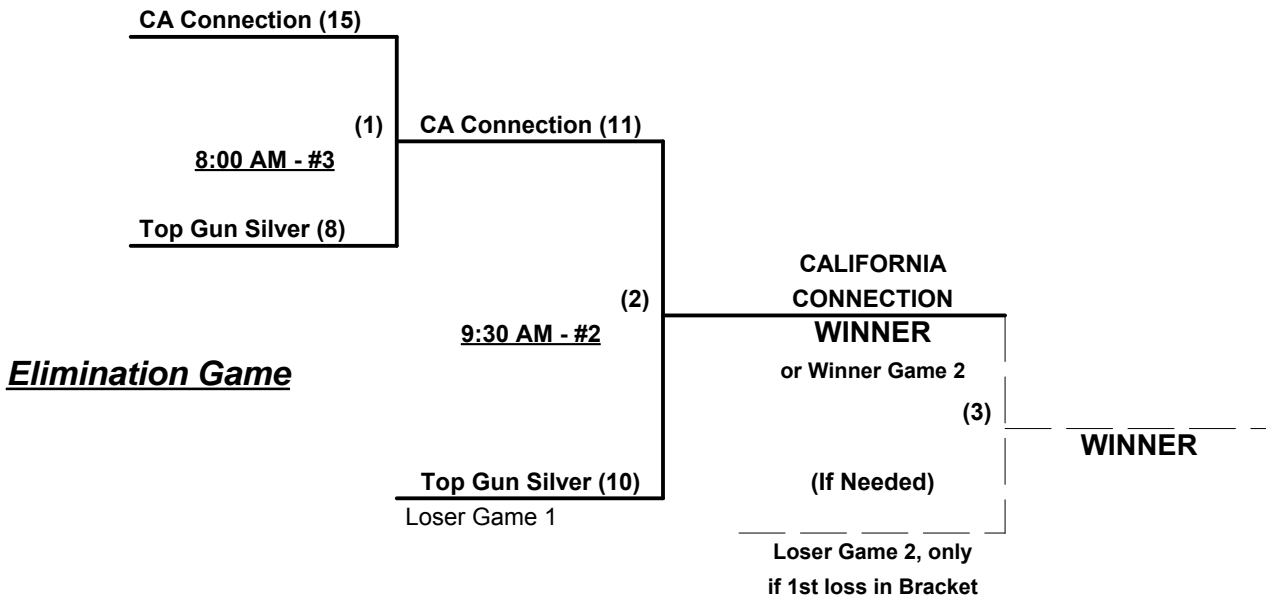

Rev. 08/26/2015

Men's 70+ Major Division • 2 Teams

Championship Bracket

Men's 75+ Major Division • 2 Teams

Championship Bracket

Top Gun's Summer Classic 2015
San Clemente, California
August 19 - 21, 2015

Rev. 08/26/2015