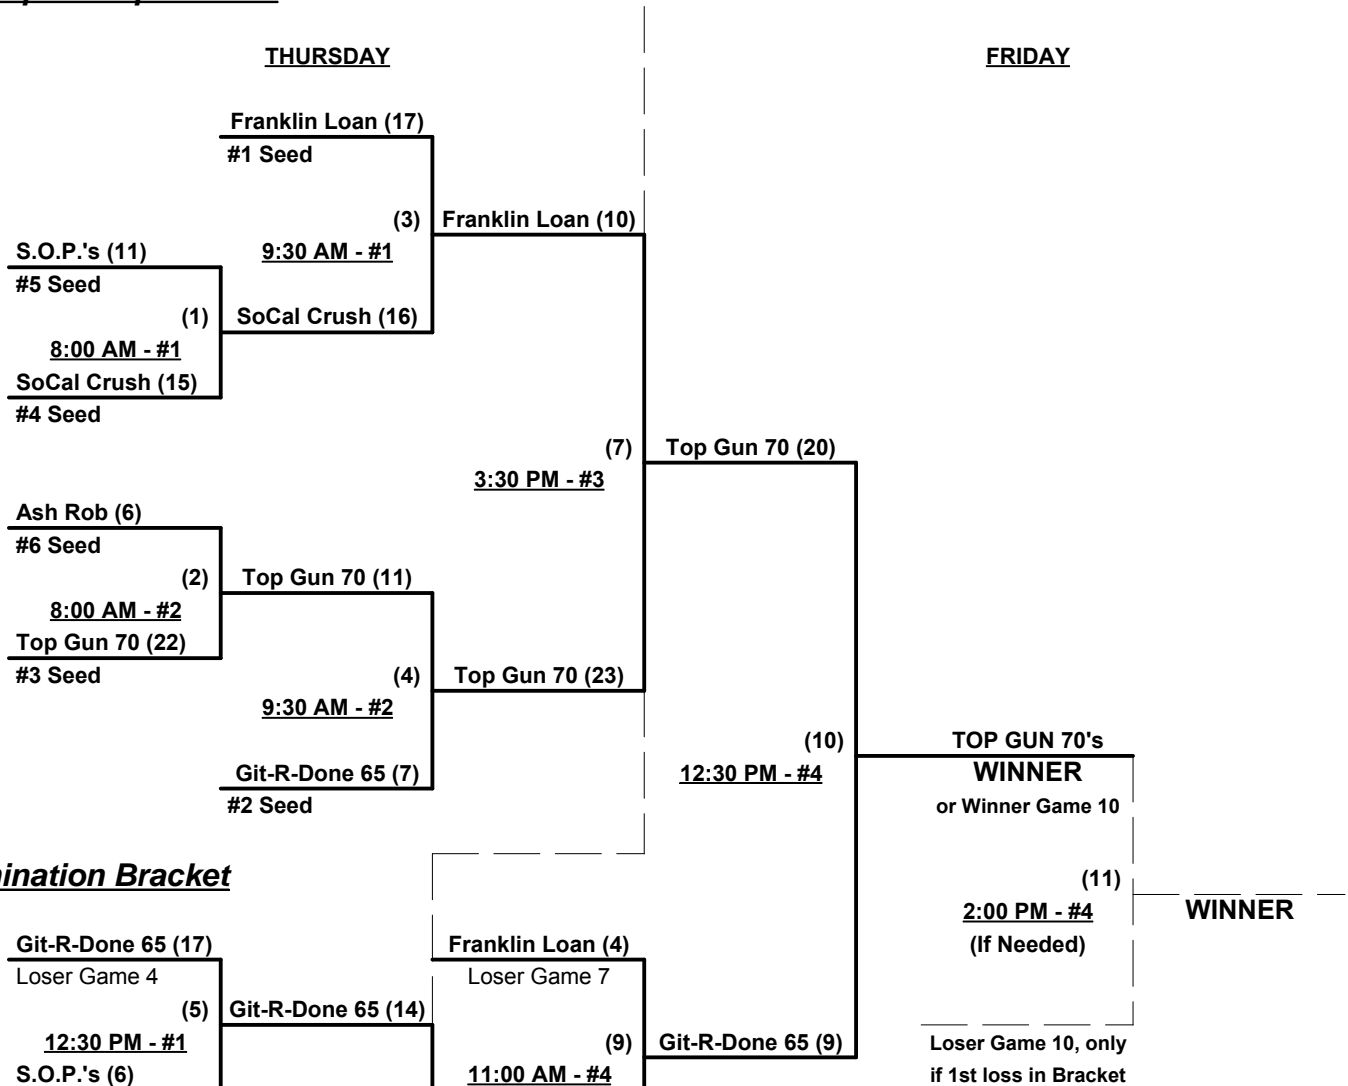

Top Gun's Summer Classic 2015

San Clemente, California

August 19 - 21, 2015

Rev. 08/26/2015

Men's 65/70+ Silver Division • 6 Teams

<u>Win</u>	<u>Loss</u>		<u>Win</u>	<u>Loss</u>	
2	0	1 Franklin Loan Ctr. 65 (CA)	0	2	4 Sons of Pitches (CA)
2	0	2 Git-R-Done 65 (CA)	1	1	5 SoCal Crush (CA)
0	2	3 Ash Rob (CA)	1	1	6 Top Gun 70 (CA)

Wednesday • August 19, 2015 • Richard T. Steed Park • San Clemente

Time	#	Runs	Team Name	Field	#	Runs	Team Name
2:00 PM	3	9	Ash Rob (CA)	2	6	18	Top Gun 70 (CA)
3:30 PM	2	19	Git-R-Done 65 (CA)	1	3	5	Ash Rob (CA)
3:30 PM	6	8	Top Gun 70 (CA)	2	5	10	SoCal Crush (CA)
3:30 PM	1	14	Franklin Loan Ctr. 65 (CA)	4	4	11	Sons of Pitches (CA)
5:00 PM	5	2	SoCal Crush (CA)	2	1	12	Franklin Loan Ctr. 65 (CA)
5:00 PM	4	24	Sons of Pitches (CA)	4	2	25	Git-R-Done 65 (CA)

Seeding for 65/70-Silver Double Elimination bracket beginning Thursday morning • See bracket for details

Format: Two (2) game Round Robin to seed 65/70-Silver Double Elimination bracket

Home Runs - Home Run rule of LOWER rated team in game

AAA = 3 per team per game, Outs   AA = 1 per team per game, Outs

NOTE SSUSA Official Rulebook §9.5 (Retrieving Home Run Balls) will be strictly enforced.

Run Rules - 5 runs per ½ inning at bat (except open inning)

Time Limits - RR = 65 + open inn. • Bracket = 70 + open inn. • Championship game(s) = 7 innings full

Tie Breakers - Head to head (in full RR only), least runs allowed, run differential, coin toss

Schedule Subject to Change at Discretion of Tournament and Field Directors

Top Gun's Summer Classic 2015

San Clemente, California

August 19 - 21, 2015

Rev. 08/26/2015

Men's 65/70+ Silver Division • 6 Teams

Championship Bracket

Elimination Bracket