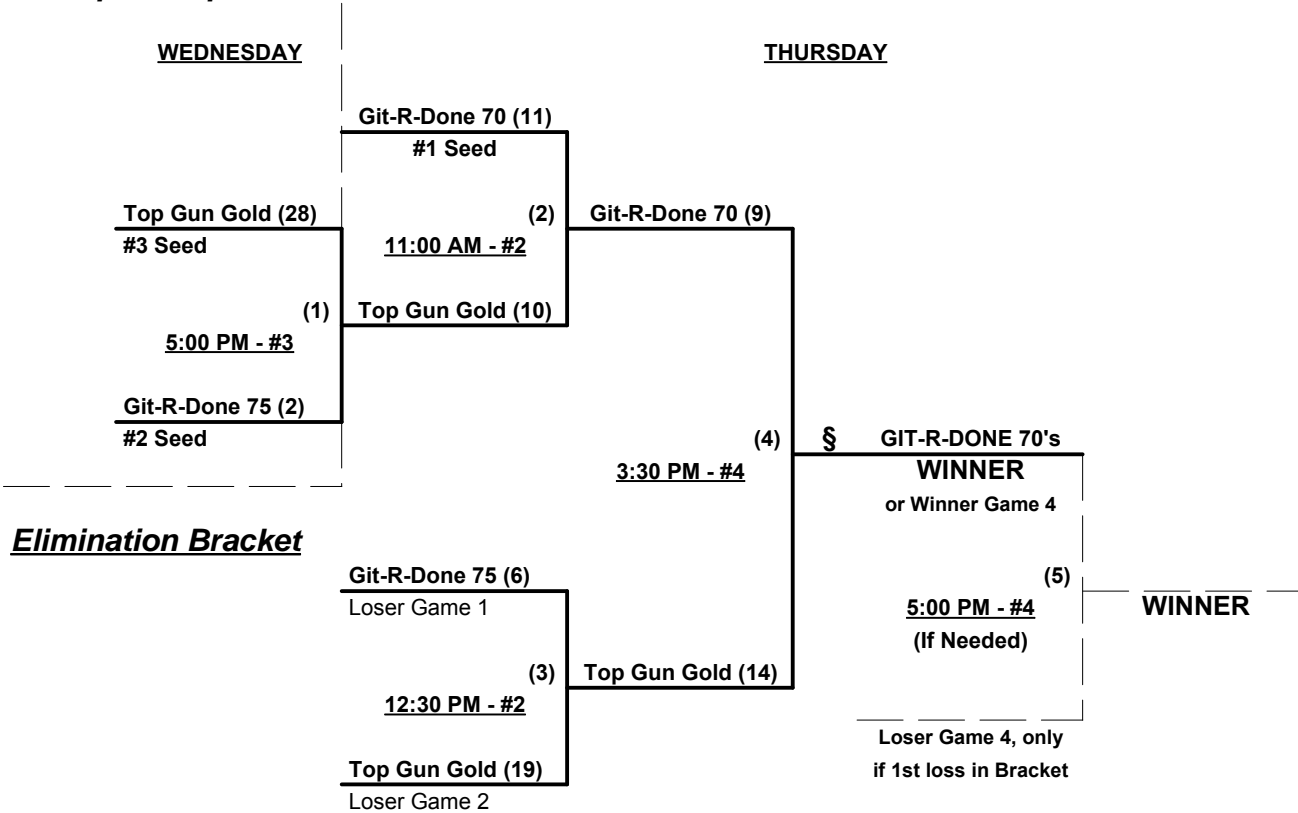

Seeding for 70/75-Silver Double Elimination bracket beginning Wednesday afternoon • See bracket for details

- Format:** Two (2) game Round Robin to seed 70/75-Silver Double Elimination bracket
 Home Runs - Open
 Run Rules - 5 runs per ½ inning at bat (except open inning)
 Time Limits - RR = 65 + open inn. • Bracket = 70 + open inn. • Championship game(s) = 7 innings full
 Tie Breakers - Head to head (in full RR only), least runs allowed, run differential, coin toss

Championship Bracket

§ Top Gun 70-Gold plays "Exhibition • Cannot win bracket"