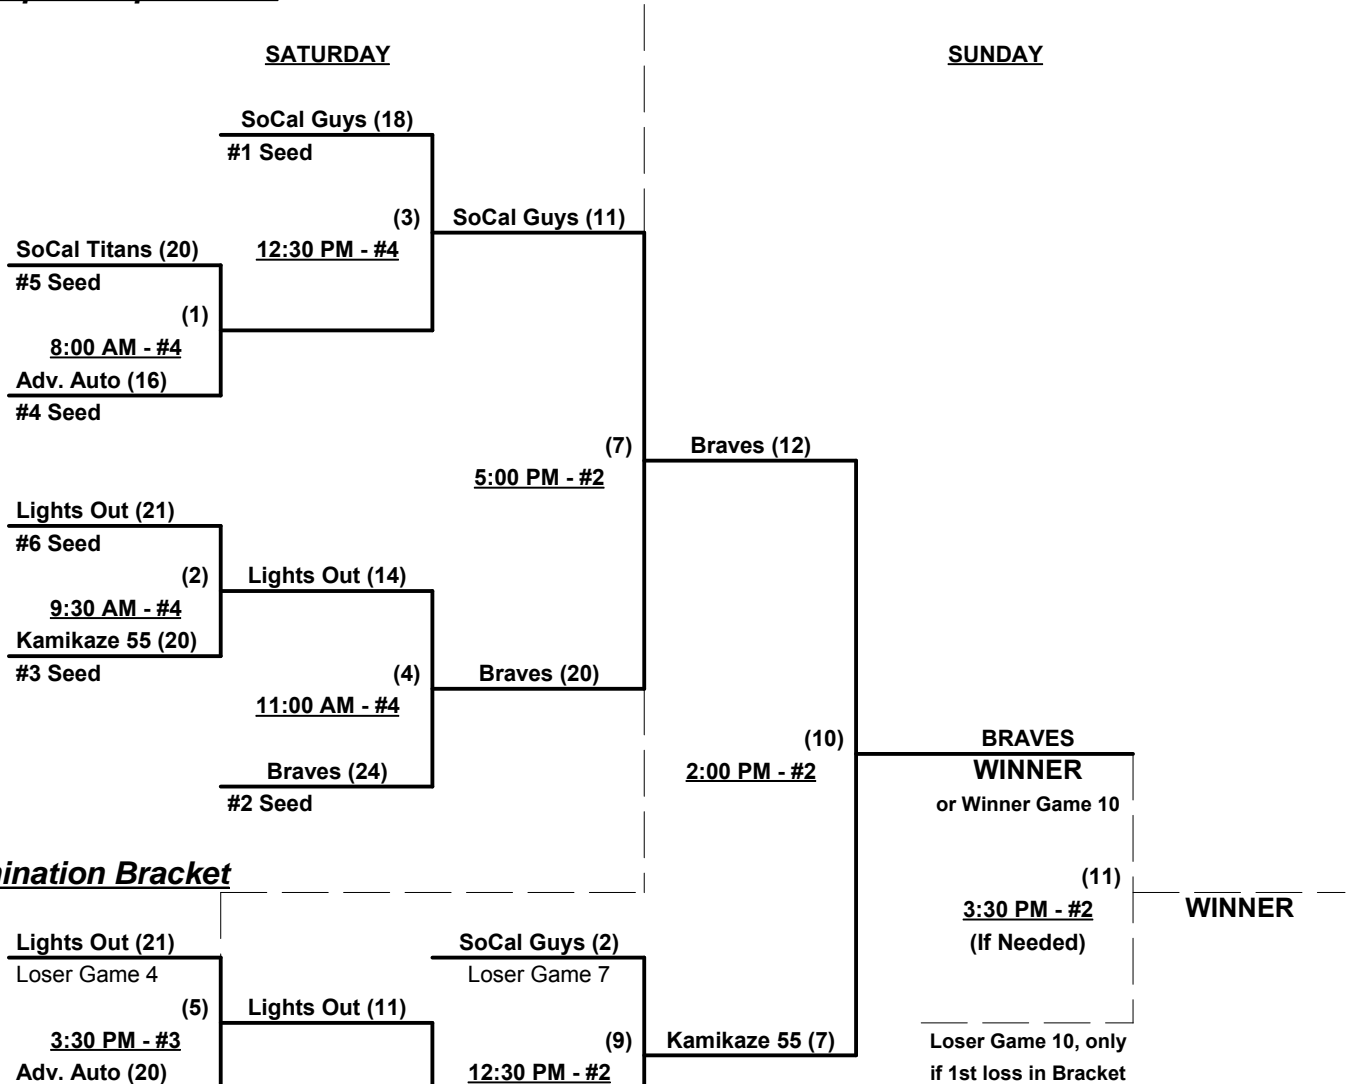

Top Gun's Summer Classic 2015

San Clemente, California

August 21 - 23, 2015

Rev. 08/26/2015

Men's 55+ Silver Division • 6 Teams

<u>Win</u>	<u>Loss</u>			<u>Win</u>	<u>Loss</u>		
1	1	1	Adv. Auto Transport (AZ)	2	0	4	So Cal Guys 55's (CA)
2	0	2	Braves (CA)	0	2	5	So-Cal Titans (CA)
1	1	3	Kamikaze 55 (CA)	0	2	6	Lights Out (CA)

Friday • August 21, 2015 • Richard T. Steed Park • San Clemente

Time	#	Runs	Team Name	Field	#	Runs	Team Name
3:30 PM	6	16	§ Lights Out (CA)	3	1	20	Adv. Auto Transport (AZ)
5:00 PM	5	4	So-Cal Titans (CA)	1	3	17	Kamikaze 55 (CA)
5:00 PM	4	32	So Cal Guys 55's (CA)	2	6	8	§ Lights Out (CA)
5:00 PM	1	7	Adv. Auto Transport (AZ)	3	2	20	Braves (CA)
6:30 PM	3	6	Kamikaze 55 (CA)	1	4	13	So Cal Guys 55's (CA)
6:30 PM	2	24	Braves (CA)	3	5	11	So-Cal Titans (CA)

§ Team #6 RECEIVES 5-Run OR 11-Defensive-player equalizer in ALL games (including bracket)

Seeding for 55-Silver Double Elimination bracket beginning Saturday morning • See bracket for details

Format: Two (2) game Round Robin to seed 55-Silver Double Elimination bracket
Home Runs - Home Run rule of LOWER rated team in game

AAA = 3 per team per game, Outs   AA = 1 per team per game, Outs

NOTE SSUSA Official Rulebook §9.5 (Retrieving Home Run Balls) will be strictly enforced.

Run Rules - 5 runs per ½ inning at bat (except open inning)

Time Limits - RR = 65 + open inn. • Bracket = 70 + open inn. • Championship game(s) = 7 innings full

Tie Breakers - Head to head (in full RR only), least runs allowed, run differential, coin toss

Schedule Subject to Change at Discretion of Tournament and Field Directors

Top Gun's Summer Classic 2015

San Clemente, California

August 19 - 21, 2015

Rev. 08/26/2015

Men's 55+ Silver Division • 6 Teams

Championship Bracket