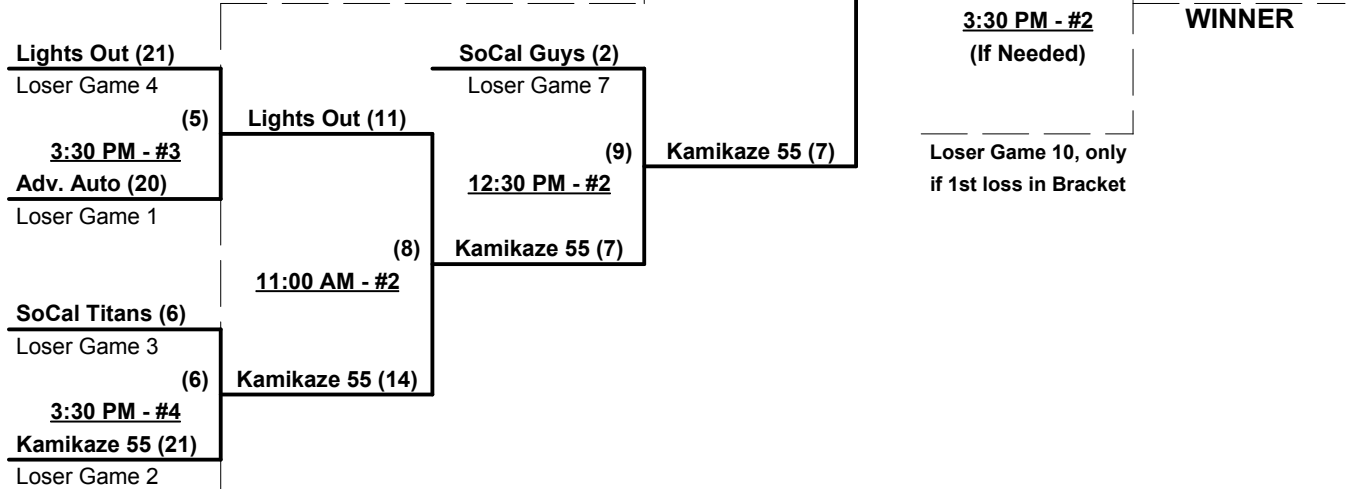

Top Gun's Summer Classic 2015

San Clemente, California

August 19 - 21, 2015

Rev. 08/26/2015

Men's 55+ Silver Division • 6 Teams

Championship Bracket

Elimination Bracket

Top Gun's Summer Classic 2015