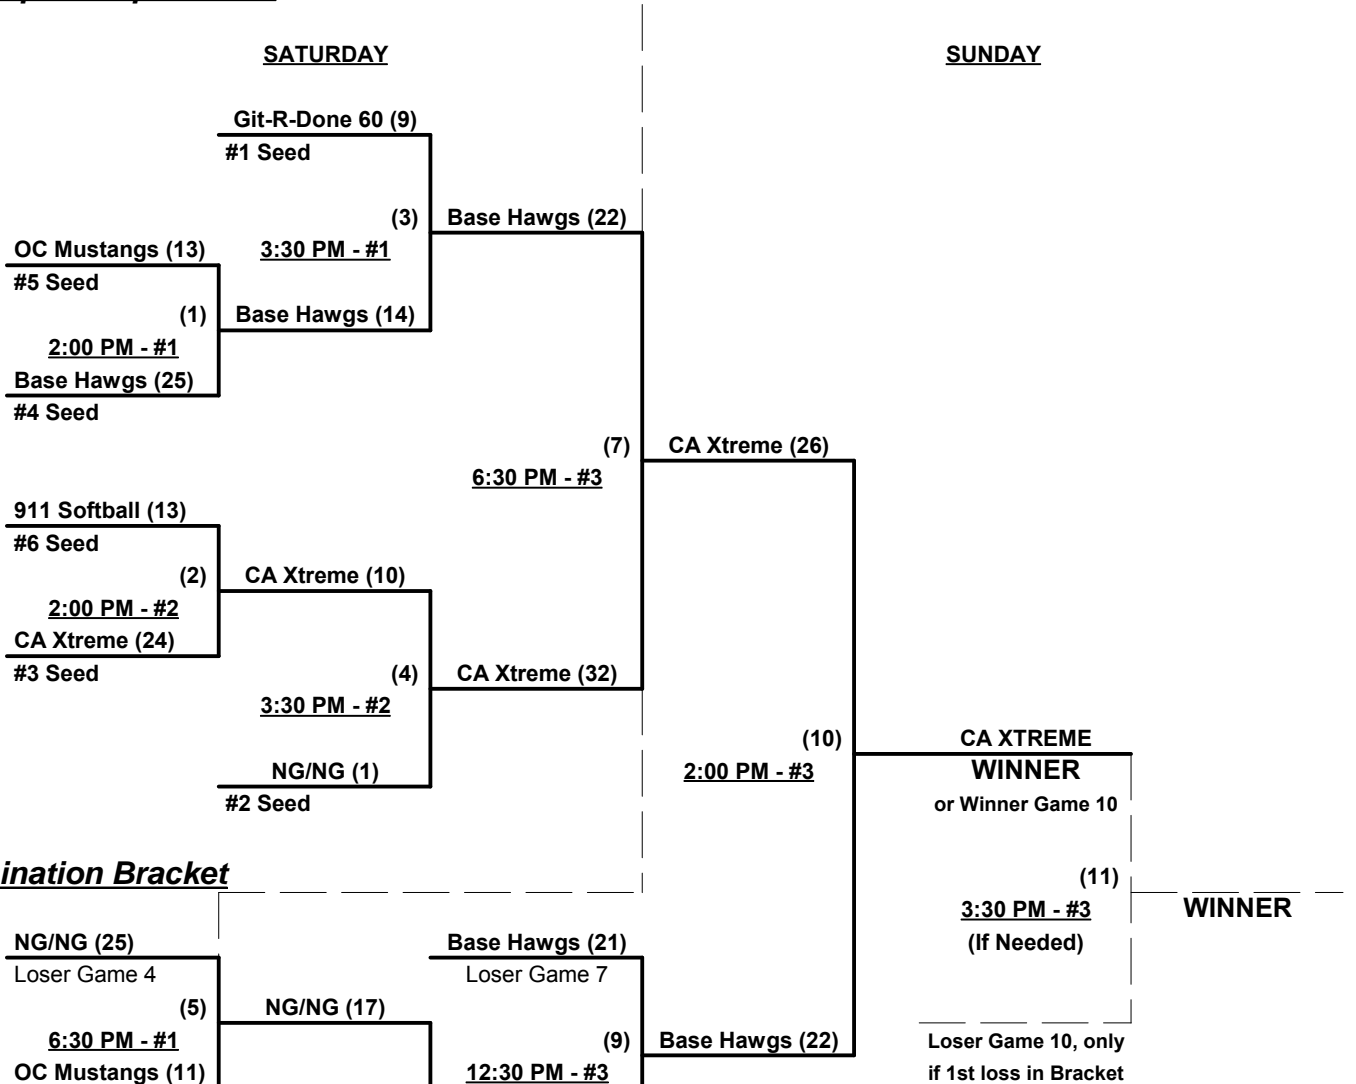

Top Gun's Summer Classic 2015

San Clemente, California

August 21 - 23, 2015

Rev. 08/26/2015

Men's 60+ Silver Division • 6 Teams

<u>Win</u>	<u>Loss</u>		
1	1	1	Cal Xtreme (CA)
2	0	2	Git-R-Done 60 (CA)
2	0	3	No Guts, No Glory (CA)

<u>Win</u>	<u>Loss</u>		
0	2	4	OC • Mustangs (CA)
0	2	5	911 Softball Club (CA)
1	1	6	Base Hawgs (CA)

Friday • August 21, 2015 • Richard T. Steed Park • San Clemente

Time	#	Runs	Team Name	Field	#	Runs	Team Name
8:00 AM	1	11	Cal Xtreme (CA)	2	2	14	Git-R-Done 60 (CA)
8:00 AM	5	19	§ 911 Softball Club (CA)	3	3	40	No Guts, No Glory (CA)
8:00 AM	4	31	OC • Mustangs (CA)	4	6	32	§ Base Hawgs (CA)
9:30 AM	2	16	Git-R-Done 60 (CA)	2	5	14	§ 911 Softball Club (CA)
9:30 AM	3	19	No Guts, No Glory (CA)	3	4	11	OC • Mustangs (CA)
9:30 AM	6	18	§ Base Hawgs (CA)	4	1	21	Cal Xtreme (CA)

§ Teams #5-6 RECEIVE 5-Run equalizer in ALL games vs. Teams #1-4 (including bracket)

Seeding for 60-Silver Double Elimination bracket beginning Saturday afternoon • See bracket for details

Format: Two (2) game Round Robin to seed 60-Silver Double Elimination bracket
Home Runs - Home Run rule of LOWER rated team in game

AAA = 3 per team per game, Outs   AA = 1 per team per game, Outs

NOTE SSUSA Official Rulebook §9.5 (Retrieving Home Run Balls) will be strictly enforced.

Run Rules - 5 runs per ½ inning at bat (except open inning)

Time Limits - RR = 65 + open inn. • Bracket = 70 + open inn. • Championship game(s) = 7 innings full

Tie Breakers - Head to head (in full RR only), least runs allowed, run differential, coin toss

Schedule Subject to Change at Discretion of Tournament and Field Directors

Top Gun's Summer Classic 2015

San Clemente, California

August 21 - 23, 2015

Rev. 08/26/2015

Men's 60+ Silver Division • 6 Teams

Championship Bracket