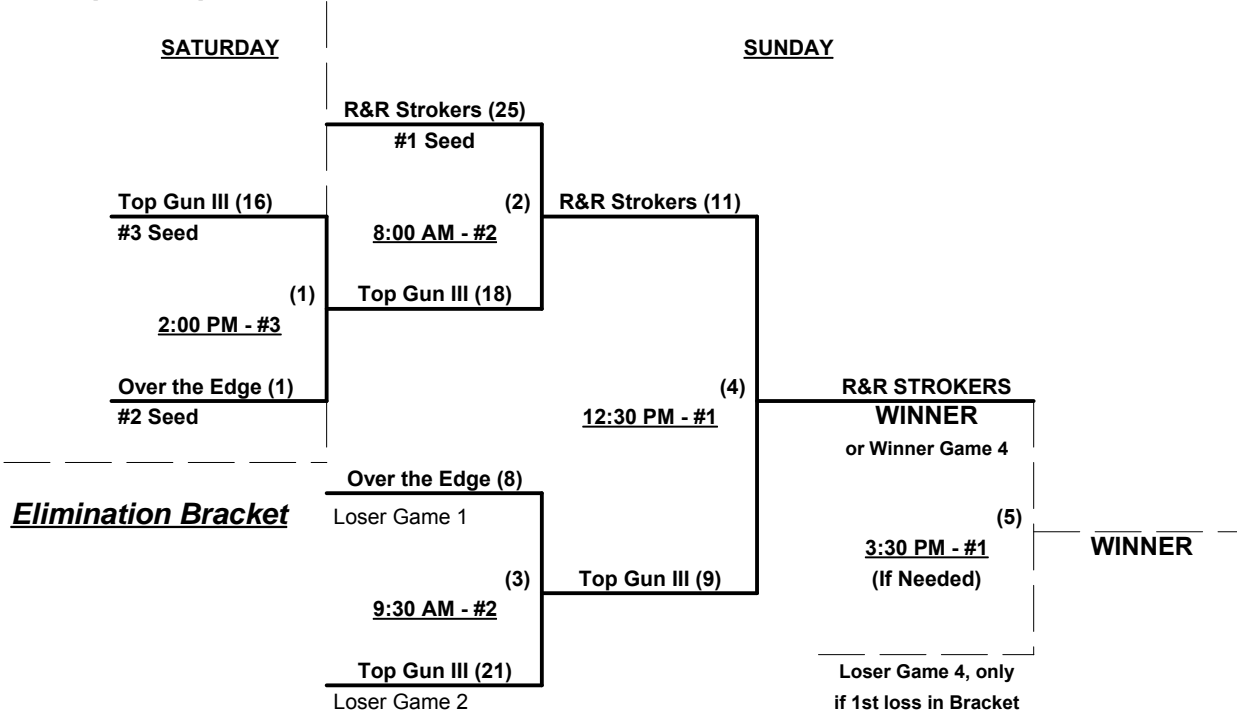

August 22 - 23, 2015

Rev. 08/26/2015

Men's 55+ Major Division • 3 Teams

Championship Bracket

Men's 60+ Platinum Division • 3 Teams

Championship Bracket

Top Gun's Summer Classic 2015

San Clemente, California