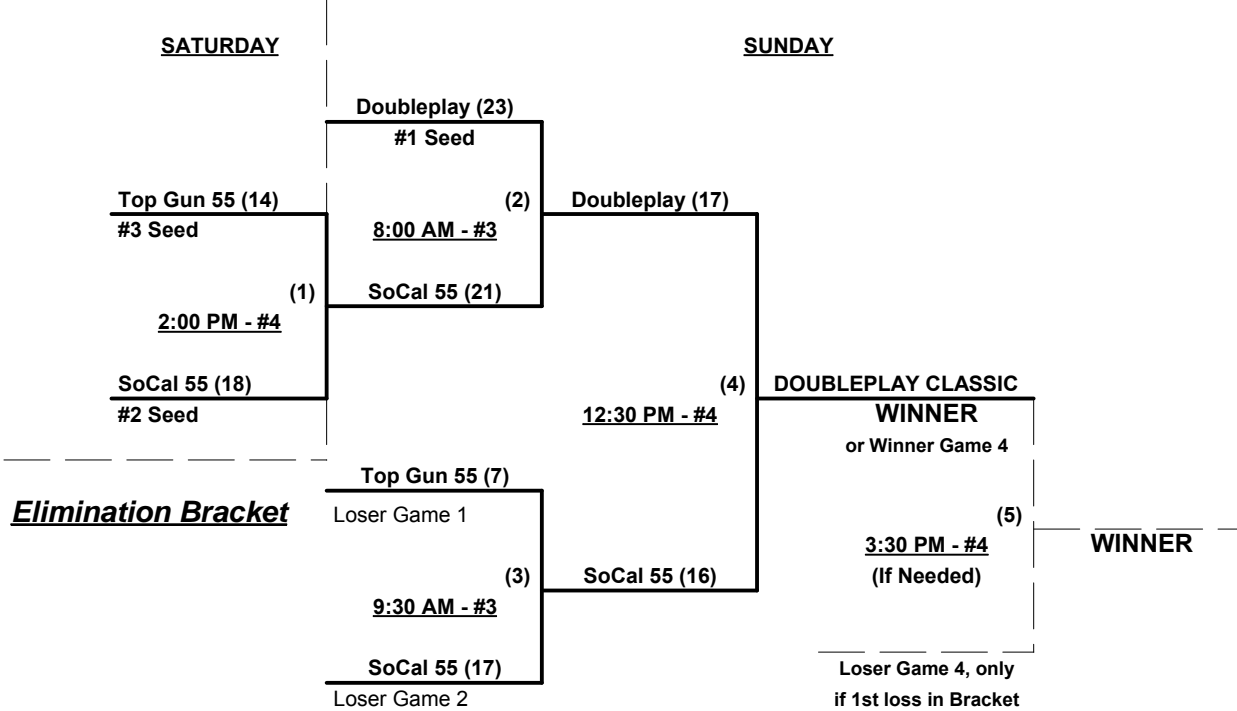

Top Gun's Summer Classic 2015

San Clemente, California

August 22 - 23, 2015

Rev. 08/26/2015

Men's 55+ Major Division • 3 Teams

Championship Bracket