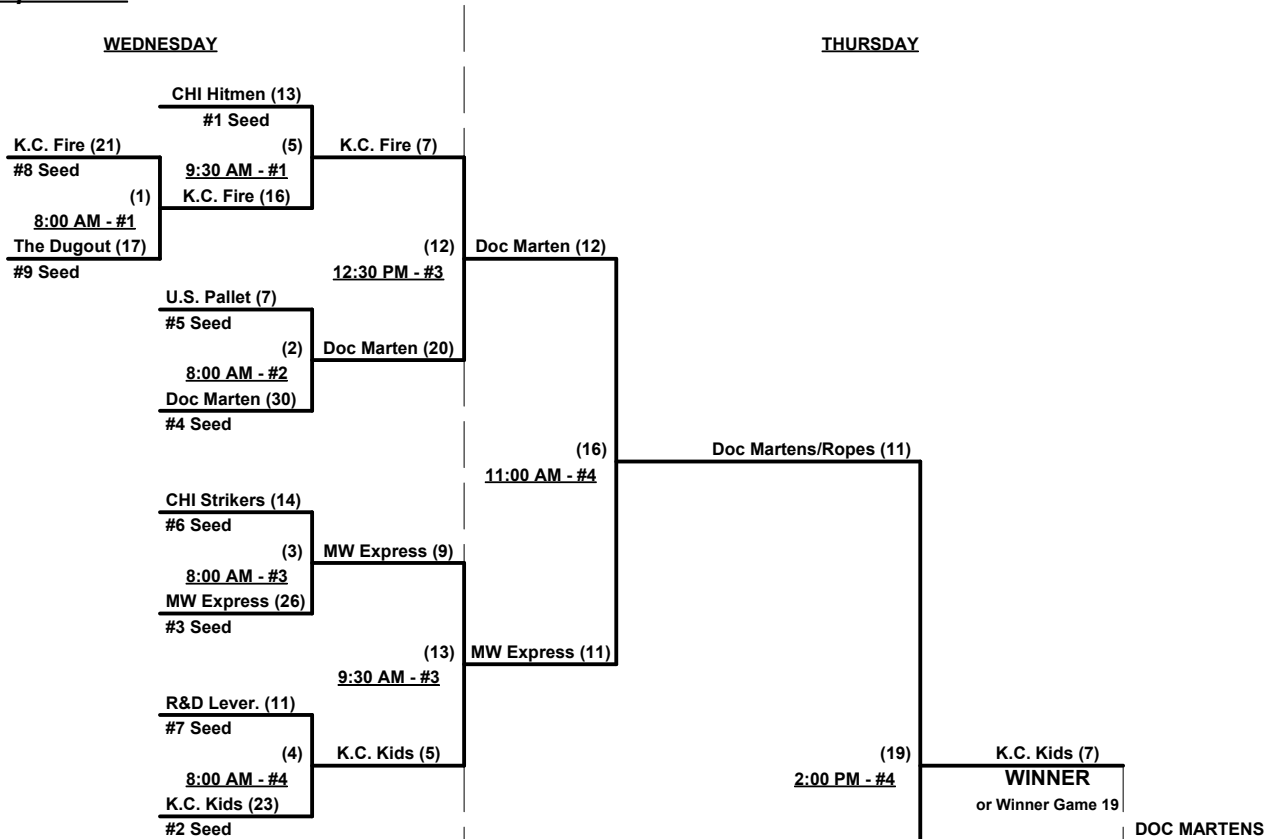

SSUSA's Midwest Championships 2015

Shawnee, Kansas

July 14 - 16, 2015

Rev. 07/23/2015

Men's 65+ Silver Division • 9 Teams

Championship Bracket