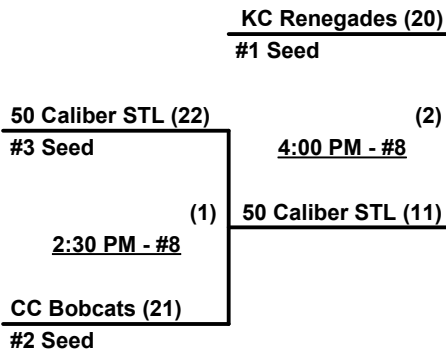

SSUSA's Midwest Championships 2015

Shawnee, Kansas

July 17 - 19, 2015

Rev. 07/23/2015

Men's 60+ Major Division • 3 Teams

Championship Bracket

SATURDAY

SUNDAY