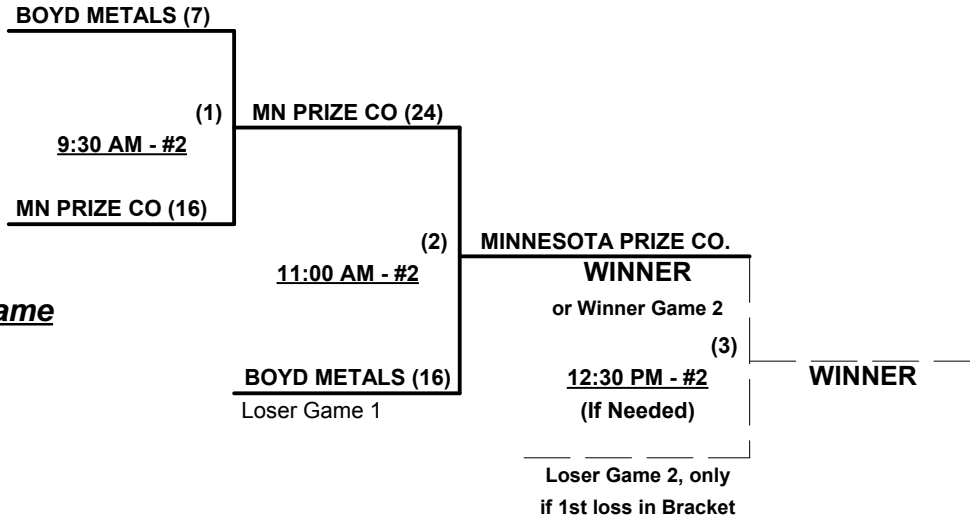

SSUSA's Midwest Championships 2015

Shawnee, Kansas

July 14 - 16, 2015

Rev. 07/23/2015

Men's 65+ Division • 11 Teams

Win	Loss		
1	2	1	Boyd Metals (AR)
2	1	2	Minnesota Prize 65's
2	0	3	Chicago Hitmen 65's (IL)
1	1	4	Chicago Strikers (IL)
1	1	5	Doc Martens/Ropes (MI)
0	2	6	Kansas City Fire (MO)

Win	Loss		
2	0	7	KC Renegade Kids (KS)
2	0	8	Midwest Express (NE)
0	2	9	The Dugout 65 (KS)
1	1	10	U.S. Pallet 65 (IL)
0	2	11	R & D Leverage (MO)

Tuesday • July 14, 2015 • Mid-America Sports Complex • Shawnee

Time	#	Runs	Team Name	Field	#	Runs	Team Name
9:00 AM	1	14	§ Boyd Metals (AR)	1	5	11	Doc Martens/Ropes (MI)
9:00 AM	6	16	Kansas City Fire (MO)	2	2	17	§ Minnesota Prize 65's
9:00 AM	7	16	KC Renegade Kids (KS)	3	10	15	U.S. Pallet 65 (IL)
9:00 AM	11	15	¶ R & D Leverage (MO)	4	4	16	Chicago Strikers (IL)
10:30 AM	5	11	Doc Martens/Ropes (MI)	1	6	4	Kansas City Fire (MO)
10:30 AM	2	15	§ Minnesota Prize 65's	2	7	16	KC Renegade Kids (KS)
10:30 AM	4	20	Chicago Strikers (IL)	4	8	21	Midwest Express (NE)
12:00 PM	9	15	The Dugout 65 (KS)	1	3	17	Chicago Hitmen 65's (IL)
12:00 PM	10	12	U.S. Pallet 65 (IL)	2	11	11	¶ R & D Leverage (MO)
12:00 PM	8	25	Midwest Express (NE)	4	1	21	§ Boyd Metals (AR)
1:30 PM	2	17	§ Minnesota Prize 65's	1	9	10	The Dugout 65 (KS)
1:30 PM	3	24	Chicago Hitmen 65's (IL)	4	1	14	§ Boyd Metals (AR)

§ Teams #1-2 GIVE 5-Run OR 11-Defensive-player equalizer in Tuesday games vs. Teams #3-10
¶ Team #11 RECEIVES 5-Run OR 11-Defensive-player equalizer in ALL games (including bracket)

Seeding for 65-Silver Three-game-guarantee bracket beginning Wednesday morning - See bracket for details

Format: Two (2) game Round Robin to seed 65-Silver Three-game-guarantee Championship bracket

Teams #1-2 play Best 2 of 3 Series for 65-Major Championship ON WEDNESDAY

Teams #3-11 play Three-game-guarantee bracket for 65-Silver Championship

NOTE Team #11 must WIN bracket to earn 1st Place Awards and 2016 T.O.C. bid in 65-AA

If Team #11 wins, Runner-up earns 2016 T.O.C. bid in 65-AAA

Home Runs - Home Run rule of LOWER rated team in game   Major = 6 per team per game, Outs

AAA = 3 per team per game, Outs   AA = 1 per team per game, Outs

NOTE SSUSA Official Rulebook §9.5 (Retrieving Home Run Balls) will be strictly enforced.

Run Rules - 5 runs per ½ inning at bat (except open inning)

Time Limits - RR = 65 + open inn. • Bracket = 70 + open inn. • Championship game(s) = 7 innings full

Tie Breakers - Head to head (in full RR only), least runs allowed, run differential, coin toss

Schedule Subject to Change at Discretion of Tournament and Field Directors

SSUSA's Midwest Championships 2015
Shawnee, Kansas
July 14 - 16, 2015

Rev. 07/23/2015

Men's 65+ Major Division • 2 Teams

Championship Bracket

WEDNESDAY

Elimination Game