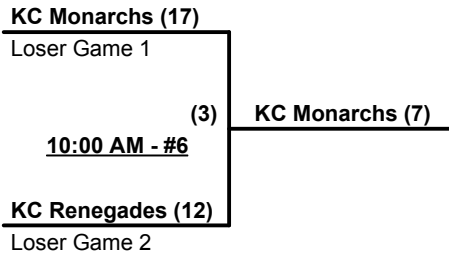

Elimination Bracket

(5) 1:00 PM - #6
(If Needed)

WINNER

Loser Game 4, only
if 1st loss in Bracket