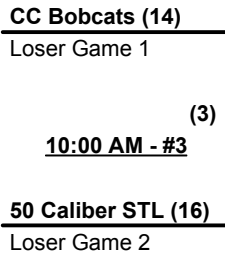

Elimination Bracket