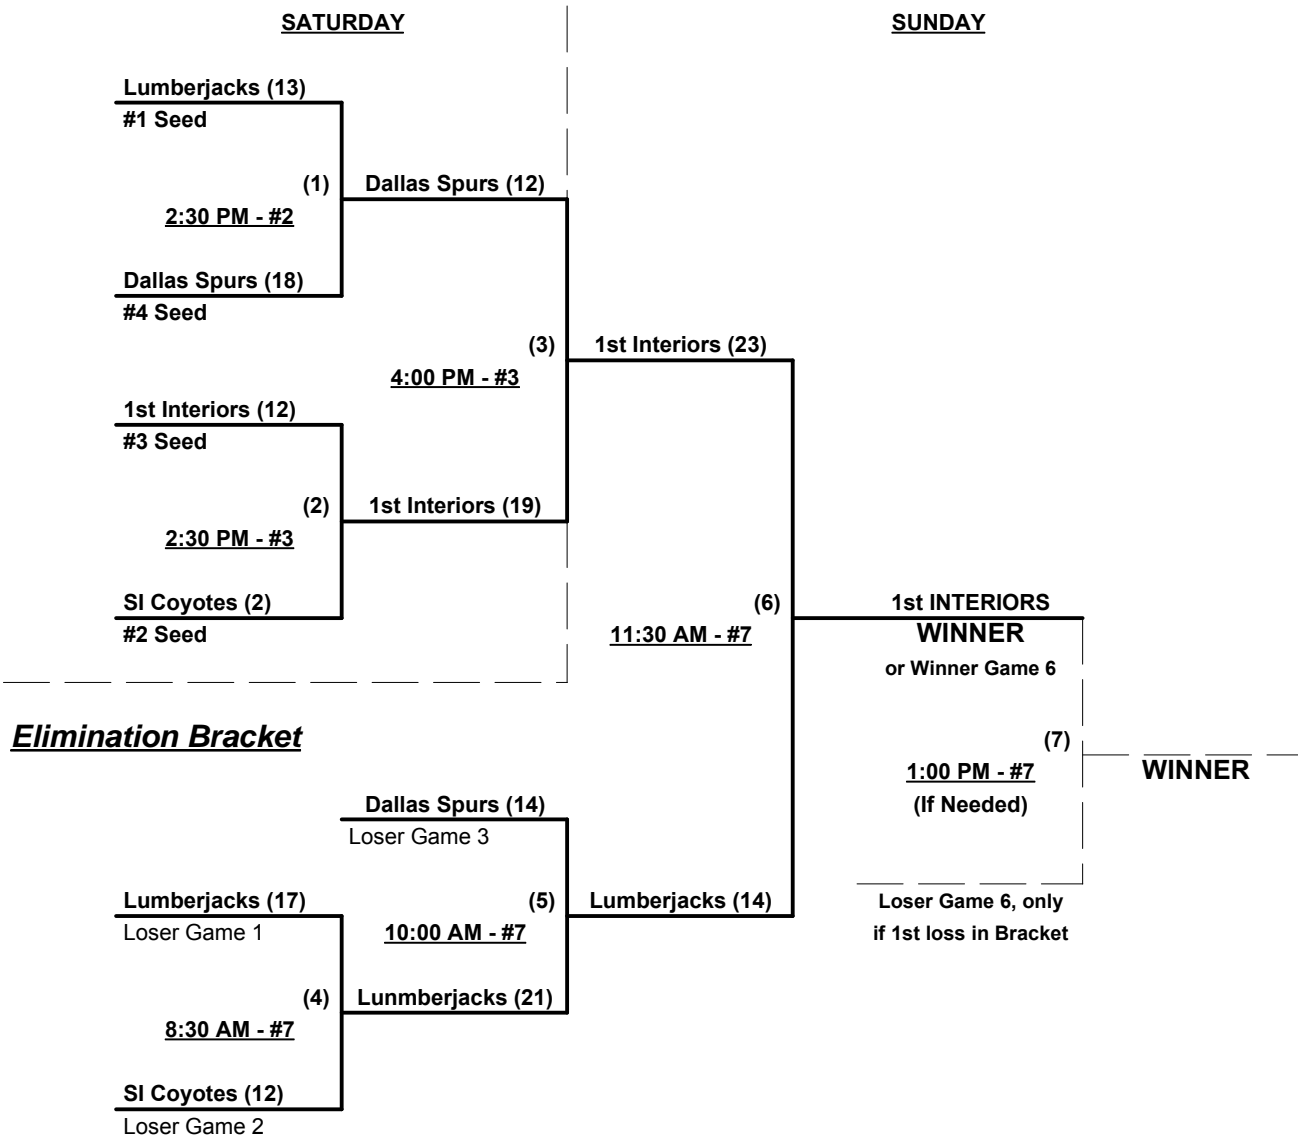

SSUSA's Midwest Championships 2015

Shawnee, Kansas

July 17 - 19, 2015

Rev. 07/23/2015

Men's 50/55+ AA Division • 4 Teams

SSUSA's Midwest Championships 2015

Shawnee, Kansas

July 17 - 19, 2015

Rev. 07/23/2015

Men's 60+ Division • 16 Teams

<u>Win</u>	<u>Loss</u>		<u>Win</u>	<u>Loss</u>	
1	2	1	0	2	9
1	2	2	1	1	10
2	2	3	2	0	11
1	1	4	1	1	12
2	0	5	1	1	13
1	1	6	1	3	14
1	1	7	1	2	15
2	0	8	2	1	16

Friday • July 17, 2015 • Mid-America Sports Complex • Shawnee

Time	#	Runs	Team Name	Field	#	Runs	Team Name
8:30 AM	4	15	Carriage Homes (AR)	1	6	18	Fossils/Miken (IA)
8:30 AM	8	20	Minnesota Masters/Ancell	2	14	19	§ Bags Softball 60 (IA)
8:30 AM	16	26	§ Minnesota Blizzard	3	12	29	The Dugout 60 (KS)
8:30 AM	10	19	Redwings (MO)	4	9	7	R&K Drywall (OK)
10:00 AM	6	3	Fossils/Miken (IA)	1	13	15	Tubby's Pub & Grub (MO)
10:00 AM	14	16	§ Bags Softball 60 (IA)	2	11	19	Scrap Iron Legends (CO)
10:00 AM	9	15	R&K Drywall (OK)	3	15	17	§ Chicago Hitmen 60's (IL)
10:00 AM	5	15	Dixon ZTR Legends (NE)	4	10	14	Redwings (MO)
11:30 AM	13	16	Tubby's Pub & Grub (MO)	1	4	17	Carriage Homes (AR)
11:30 AM	2	4	CHI Classics Bobcats (IL)	2	8	12	§ Minnesota Masters/Ancell
11:30 AM	15	10	Chicago Hitmen 60's (IL)	3	16	12	Minnesota Blizzard
11:30 AM	12	8	The Dugout 60 (KS)	4	7	22	KC Thunder (MO)
1:00 PM	1	8	50 Caliber Silver STL (MO)	2	2	18	CHI Classics Bobcats (IL)
1:00 PM	11	20	§ Scrap Iron Legends (CO)	3	3	18	KC Renegades 60's (MO)
2:30 PM	7	18	§ KC Thunder (MO)	2	1	19	50 Caliber Silver STL (MO)
2:30 PM	3	18	KC Renegades 60's (MO)	3	5	19	§ Dixon ZTR Legends (NE)

§ Team noted RECEIVES 5-Run OR 11-Defensive-player equalizer in Friday games

Seeding for 60-AAA Three-game-guarantee bracket beginning Saturday morning • See bracket for details