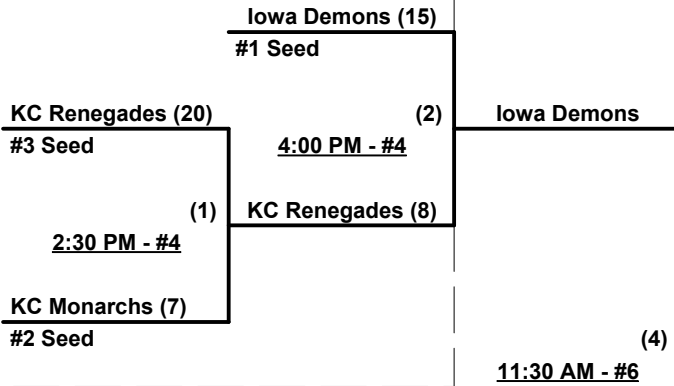

**SSUSA's Midwest Championships 2015**  
**Shawnee, Kansas**  
**July 17 - 19, 2015**

Rev. 07/23/2015

**Men's 55+ AAA Division • 3 Teams**

**Championship Bracket**

SATURDAY

SUNDAY

(4) 11:30 AM - #6

**IOWA DEMONS 55  
WINNER**  
or Winner Game 4