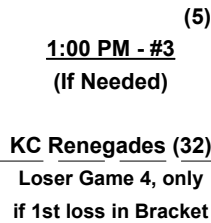

Elimination Bracket