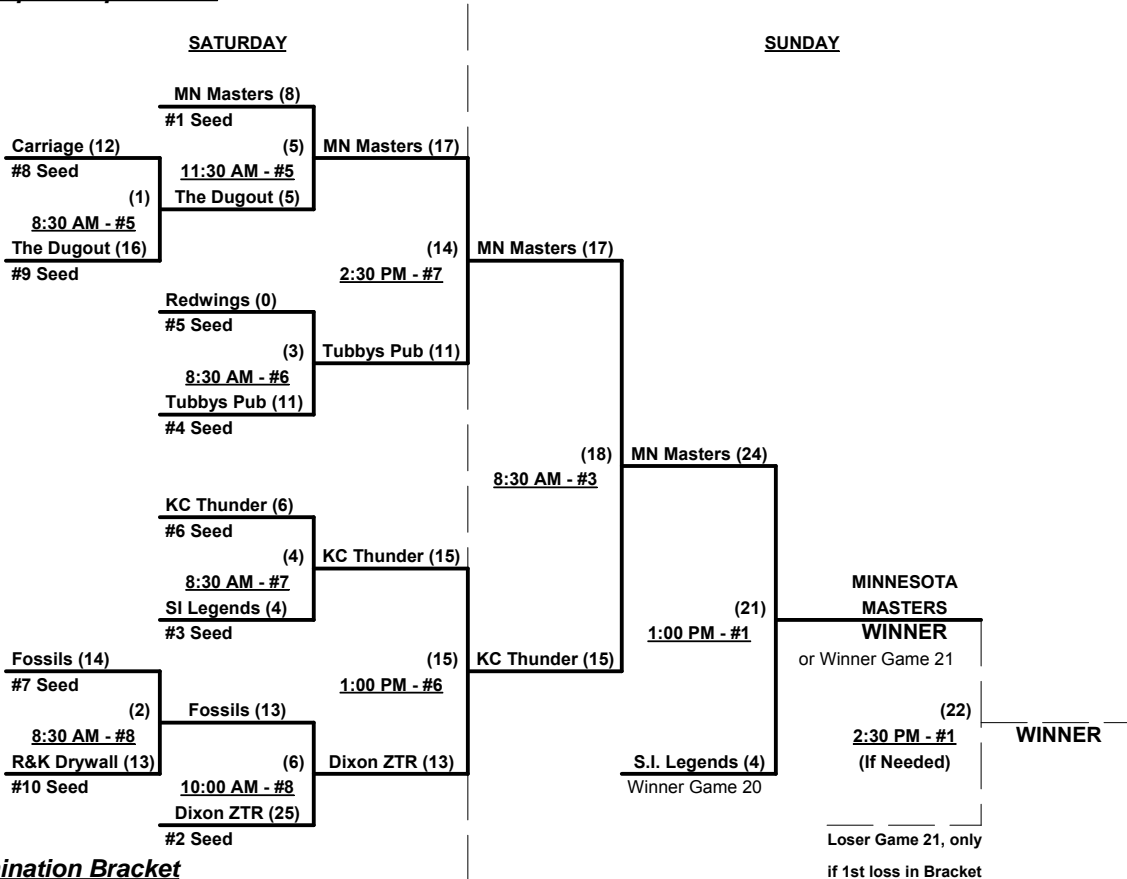

SSUSA's Midwest Championships 2015

Shawnee, Kansas

July 17 - 19, 2015

Rev. 07/23/2015

Men's 60+ AAA Division • 10 Teams

Championship Bracket

Elimination Bracket