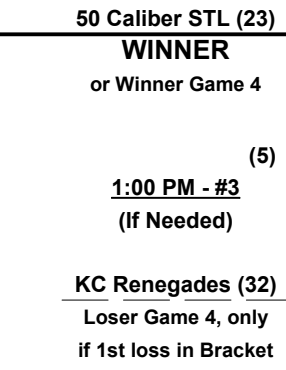

Men's 60+ Major Division • 3 Teams

Championship Bracket

SATURDAY

SUNDAY