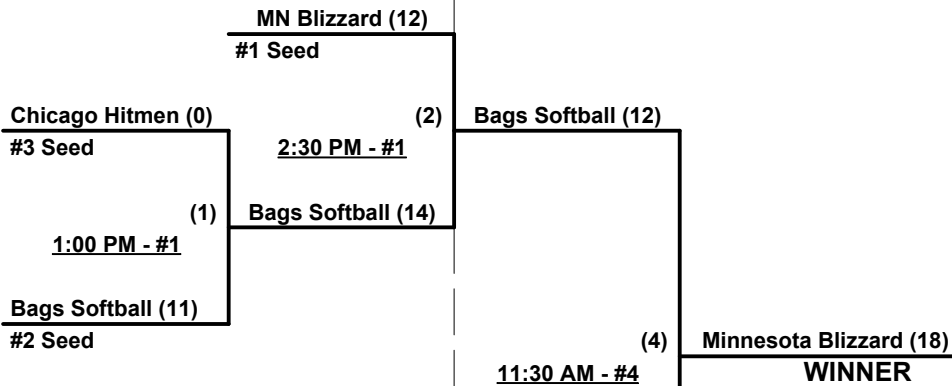

SATURDAY

SUNDAY

**KC RENEGADES
WINNER**

Elimination Bracket

SSUSA's Midwest Championships 2015

Shawnee, Kansas

July 17 - 19, 2015

Rev. 07/23/2015

Men's 60+ AAA Division • 10 Teams

Championship Bracket

Elimination Bracket

SSUSA's Midwest Championships 2015
Shawnee, Kansas
July 17 - 19, 2015

Rev. 07/23/2015

Men's 60+ AA Division • 3 Teams

Championship Bracket

SATURDAY

SUNDAY

Elimination Bracket