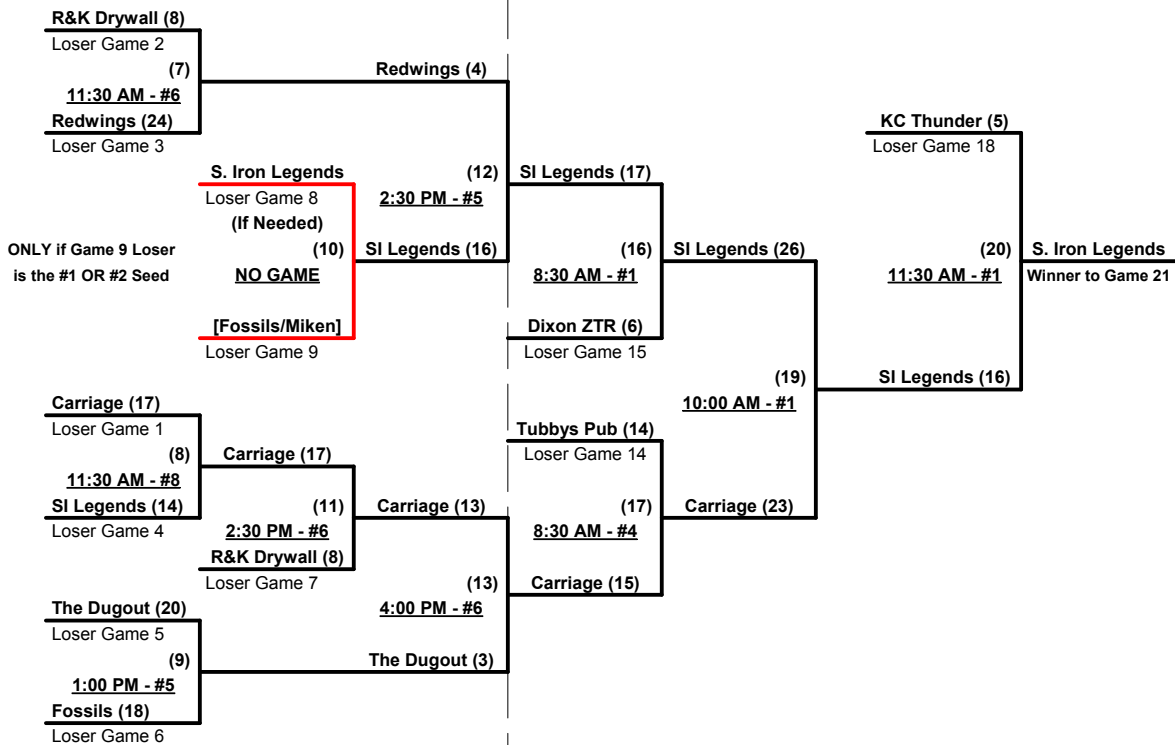

SSUSA's Midwest Championships 2015

Shawnee, Kansas

July 17 - 19, 2015

Rev. 07/23/2015

Men's 60+ AAA Division • 10 Teams

Championship Bracket

Elimination Bracket