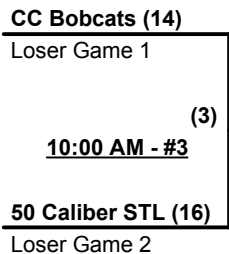

Elimination Bracket