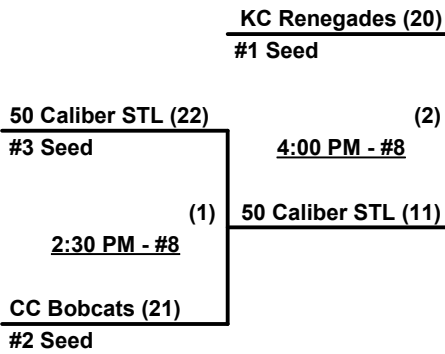

Schedule Subject to Change at Discretion of Tournament and Field Directors

SSUSA's Midwest Championships 2015
Shawnee, Kansas
July 17 - 19, 2015

Rev. 07/23/2015

Men's 60+ Major Division • 3 Teams

Championship Bracket

SATURDAY

SUNDAY

**KC RENEGADES
WINNER**

Elimination Bracket

SSUSA's Midwest Championships 2015

Shawnee, Kansas

July 17 - 19, 2015

Rev. 07/23/2015