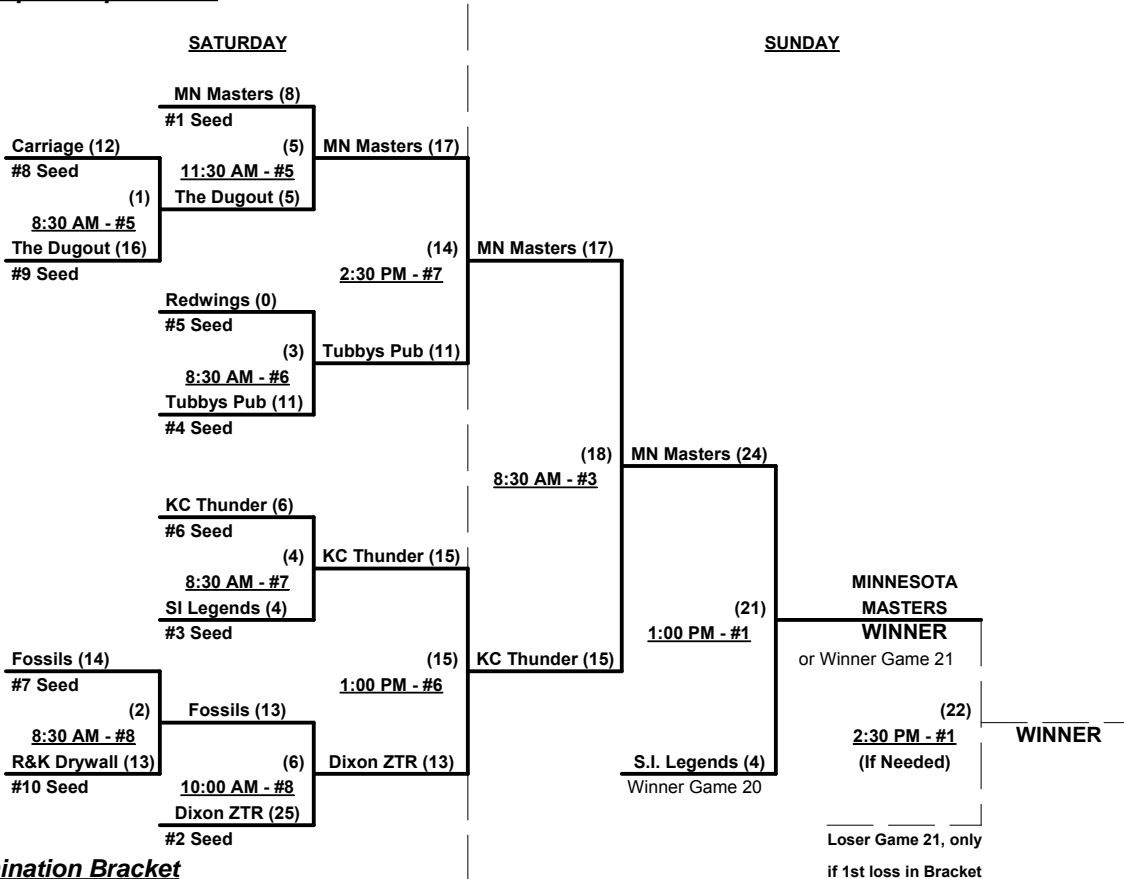

SSUSA's Midwest Championships 2015

Shawnee, Kansas

July 17 - 19, 2015

Rev. 07/23/2015

Men's 60+ AAA Division • 10 Teams

Championship Bracket

Elimination Bracket