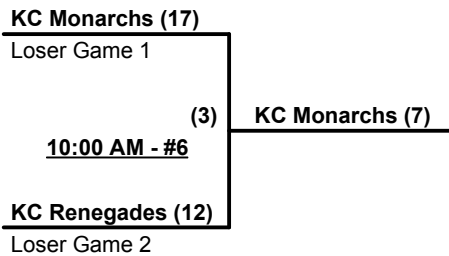

SSUSA's Midwest Championships 2015
Shawnee, Kansas
July 17 - 19, 2015

Rev. 07/23/2015

Men's 55+ AAA Division • 3 Teams

Championship Bracket

SATURDAY

SUNDAY

IOWA DEMONS 55
WINNER
 or Winner Game 4

Elimination Bracket