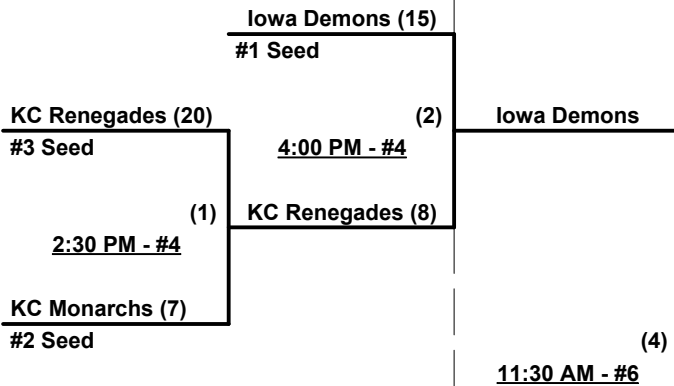

SSUSA's Midwest Championships 2015
Shawnee, Kansas
July 17 - 19, 2015

Rev. 07/23/2015

Men's 55+ AAA Division • 3 Teams

Championship Bracket

SATURDAY

SUNDAY

IOWA DEMONS 55
WINNER
 or Winner Game 4

Elimination Bracket

(5)
1:00 PM - #6
 (If Needed)

Loser Game 4, only
 if 1st loss in Bracket

WINNER

SSUSA's Midwest Championships 2015

Shawnee, Kansas

July 17 - 19, 2015

Rev. 07/23/2015

Men's 50/55+ AA Division • 4 Teams