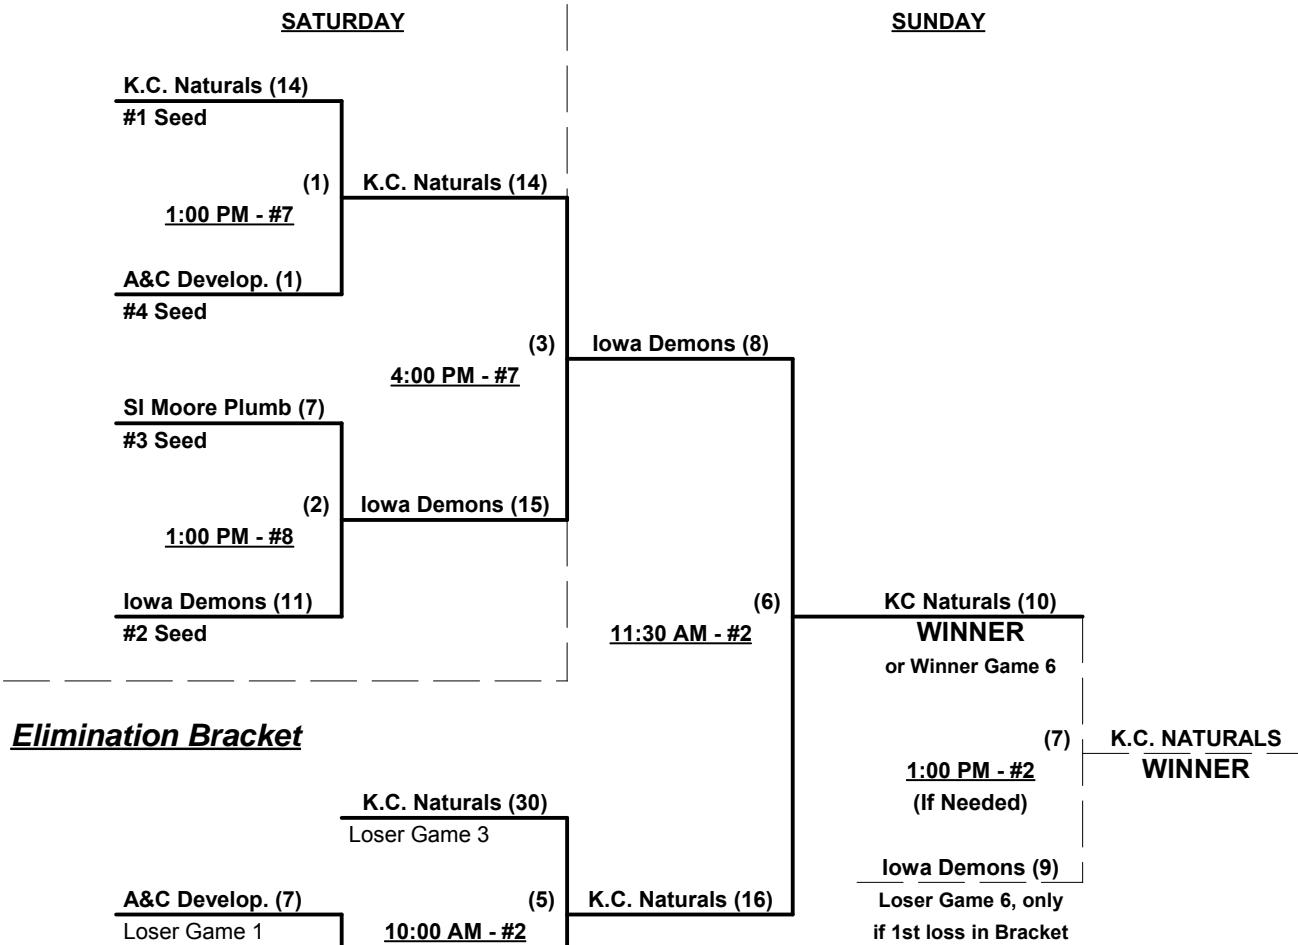

Schedule Subject to Change at Discretion of Tournament and Field Directors

SSUSA's Midwest Championships 2015

Shawnee, Kansas

July 17 - 19, 2015

Rev. 07/23/2015

Men's 50+ AAA Division • 4 Teams

Championship Bracket