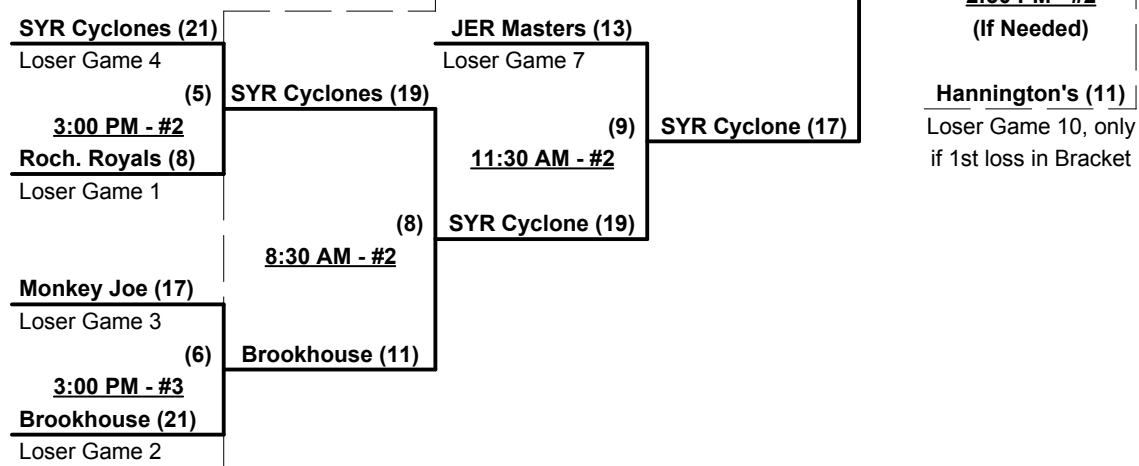

Schedule Subject to Change at Discretion of Tournament and Field Directors

SSUSA's Northeast Championships 2014

Syracuse, New York

July 14 - 16, 2014

Rev. 07/17/2014

Men's 65/70+ Silver Division • 6 Teams

Championship Bracket

Elimination Bracket

SSUSA's Northeast Championships 2014
Syracuse, New York
July 14 - 16, 2014

Rev. 07/17/2014

Men's 75+ AAA Division • 2 Teams

Championship Bracket