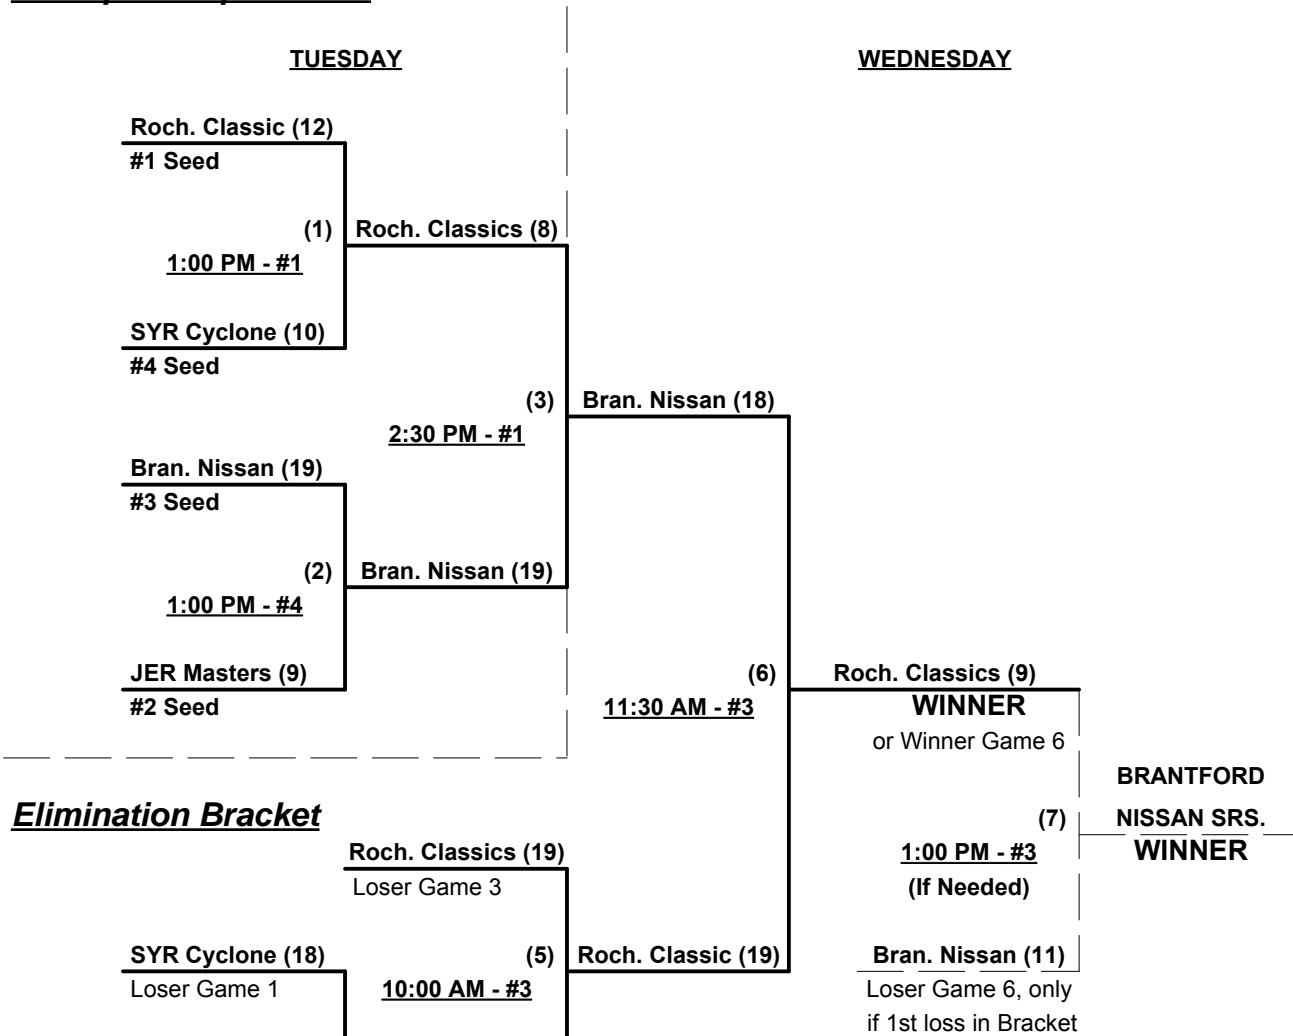

Elimination Bracket

SSUSA's Northeast Championships 2014

Syracuse, New York

July 14 - 16, 2014

Rev. 07/15/2014

Men's 65/70/75+ Silver Division • 8 Teams

<u>Win</u>	<u>Loss</u>		<u>Win</u>	<u>Loss</u>	
1	2	1 Rochester Royals (NY)	1	2	5 Monkey Joe's Big Nut (NJ)
0	3	2 Brookhouse Restaurant (NY)	2	1	6 SYR Cyclones 70 (NY)
3	0	3 Hannington's of Mass (MA)	2	1	7 Back Office Assoc. (MA)
3	0	4 Jersey Masters (NJ)	0	3	8 SYR Cyclones 75 (NY)