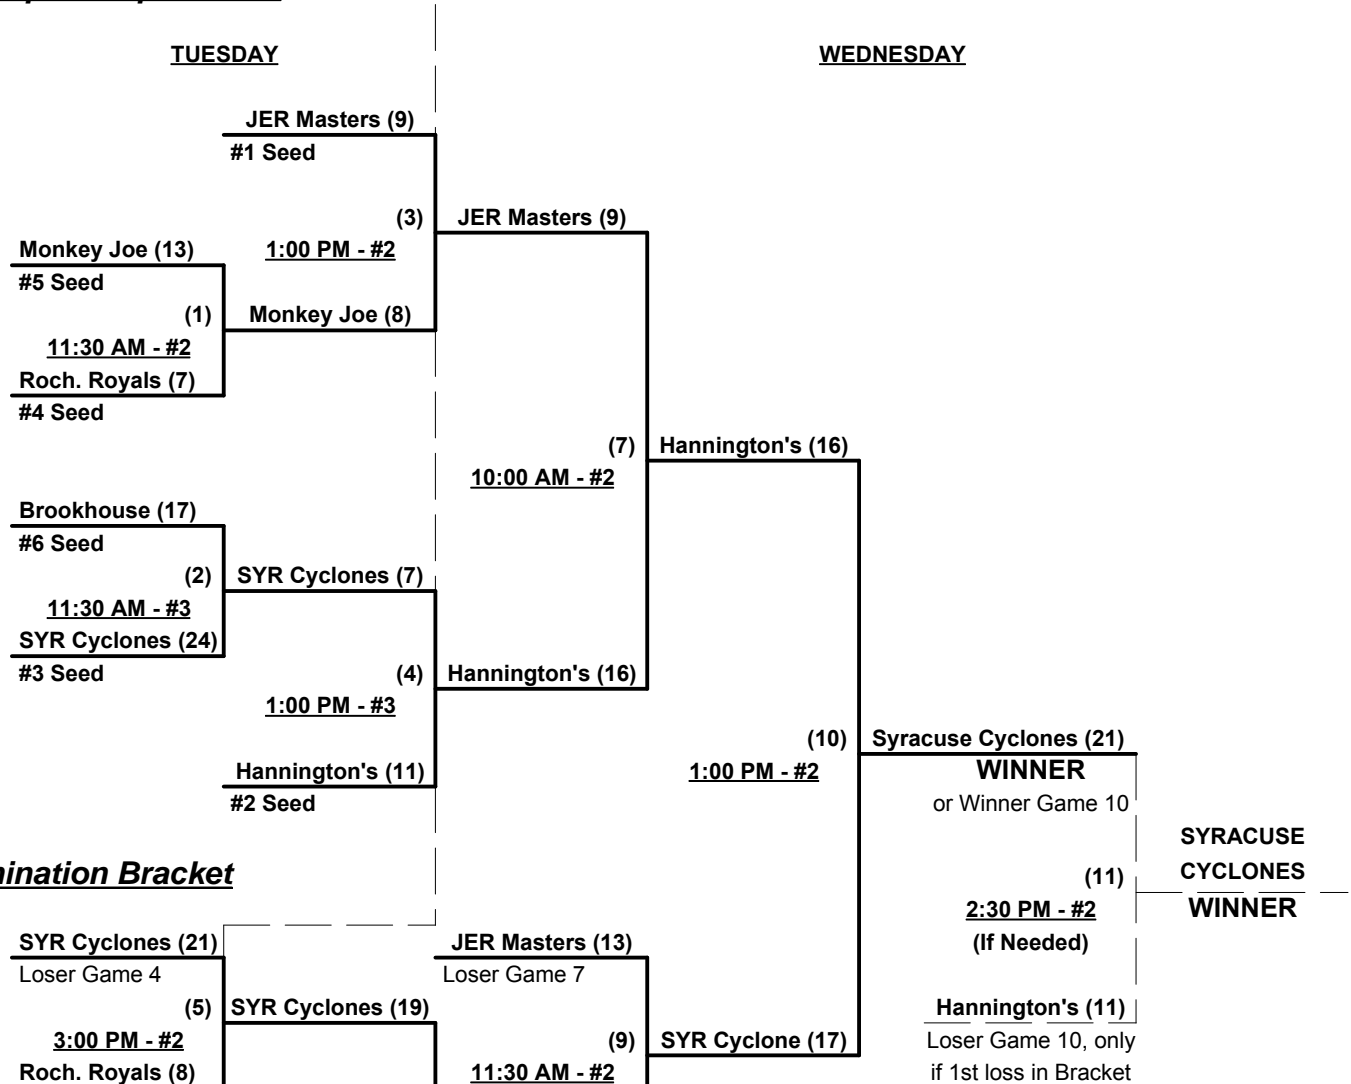

Schedule Subject to Change at Discretion of Tournament and Field Directors

SSUSA's Northeast Championships 2014

Syracuse, New York

July 14 - 16, 2014

Rev. 07/17/2014

Men's 65/70+ Silver Division • 6 Teams

Championship Bracket