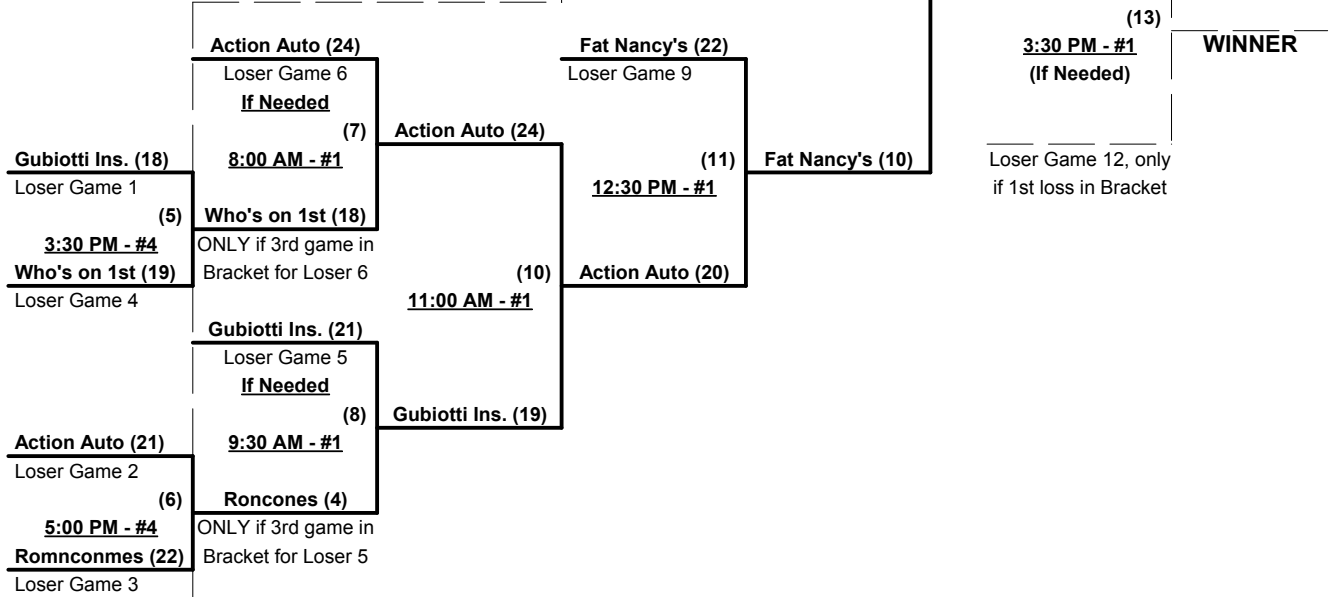

Elimination Bracket