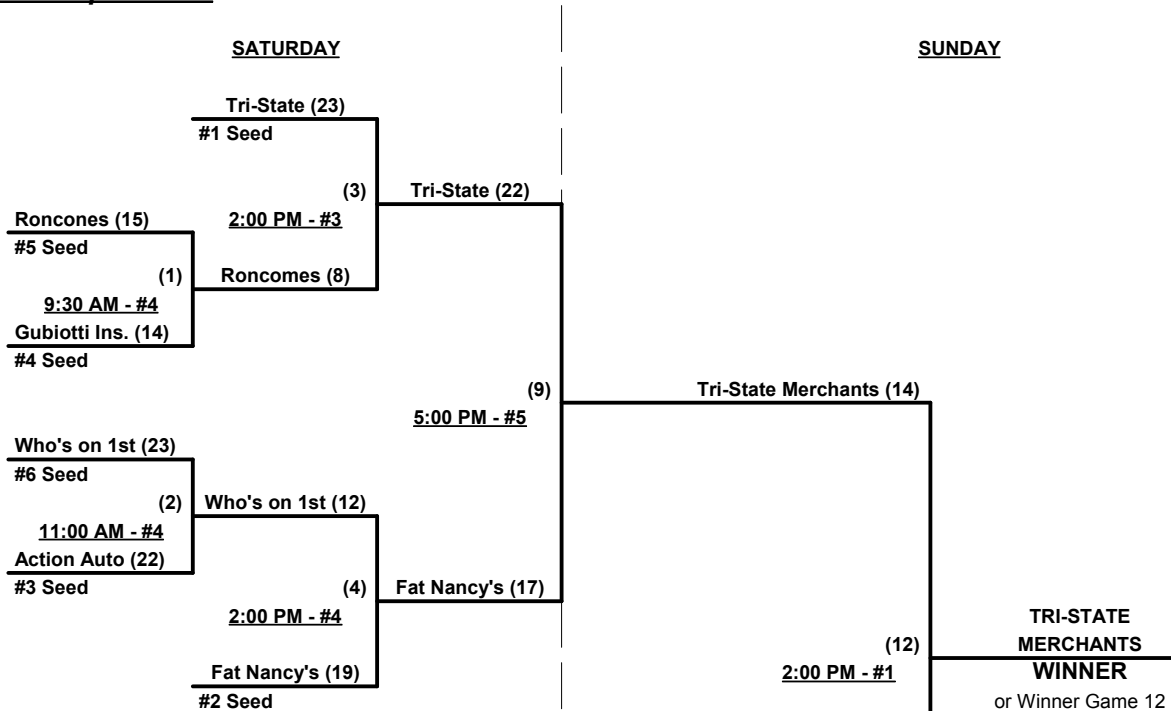

SSUSA's Northeast Championships 2014

Syracuse, New York

July 11 - 13, 2014

Rev. 07/13/2014

Men's 55+ Major Division • 6 Teams

Championship Bracket