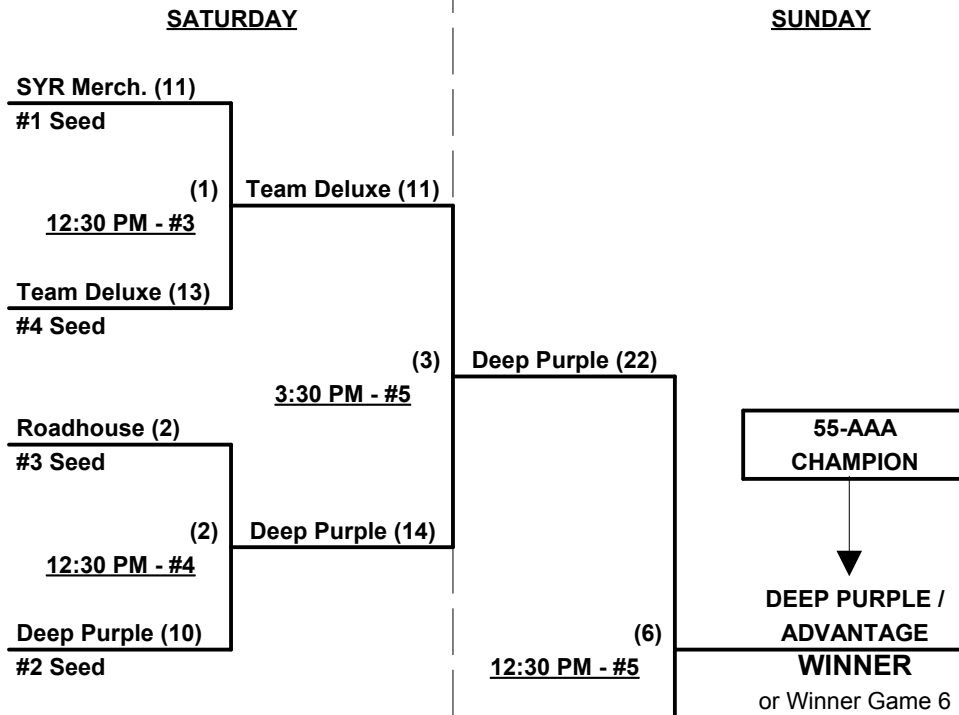

SSUSA's Northeast Championships 2014

Syracuse, New York

July 11 - 13, 2014

Rev. 07/13/2014

Men's 55/60+ Gold Division • 4 Teams

Championship Bracket

Elimination Bracket