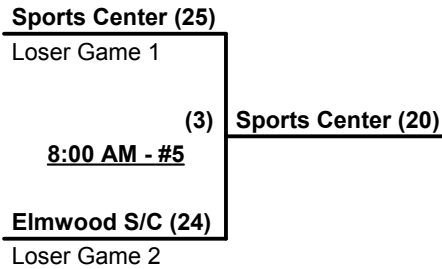

Schedule Subject to Change at Discretion of Tournament and Field Directors

SSUSA's Northeast Championships 2014

Syracuse, New York

July 11 - 13, 2014

Rev. 07/13/2014

Men's 50+ Platinum Division • 3 Teams

Championship Bracket

SATURDAY

SUNDAY

**ROCHESTER 50 /
JOHNSON CHEV.**

WINNER

or Winner Game 4

(5)

11:00 AM - #5
(If Needed)

WINNER

Loser Game 4, only
if 1st loss in Bracket

Elimination Bracket

SSUSA's Northeast Championships 2014

Syracuse, New York

July 11 - 13, 2014

Rev. 07/13/2014

Men's 50+ AAA Division • 4 Teams

Championship Bracket