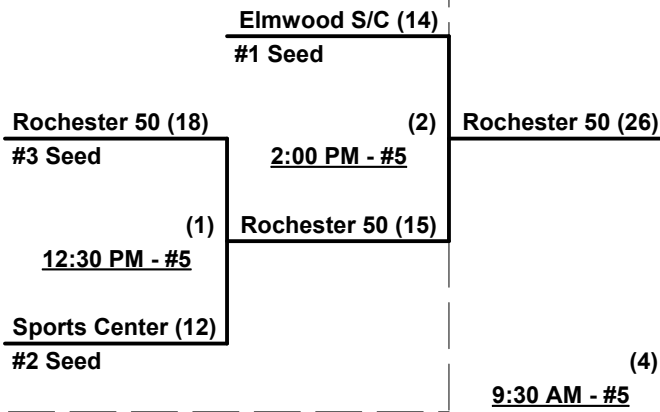

Seeding for Double Elimination championship brackets beginning Saturday afternoon - See brackets for details

- Format:** Mixed (3-game) Round Robin to seed Double Elimination championship brackets
 Teams #1-3 play Double Elimination bracket for 50-Platinum championship
NOTE ONE Award set per bracket • If Team #1 wins, runner-up also earns T.O.C. bid (in 50-Major)
 Teams #4-7 play Double Elimination bracket for 50-AAA championship
- Home Runs - Home Run rule of LOWER rated team in game
 Major = 6 per team per game, Outs AAA = 3 per team per game, Outs
- NOTE** SSUSA Official Rulebook §9.5 (Retrieving Home Run Balls) will be strictly enforced.
- Run Rules - 5 runs per ½ inning at bat (except open inning)
 Time Limits - RR = 65 + open inn. • Bracket = 70 + open inn. • Championship game(s) = 7 innings full
 Tie Breakers - Head to head (in full RR only), least runs allowed, run differential, coin toss

Schedule Subject to Change at Discretion of Tournament and Field Directors

SSUSA's Northeast Championships 2014

Syracuse, New York

July 11 - 13, 2014

Rev. 07/13/2014

Men's 50+ Platinum Division • 3 Teams

Championship Bracket

SATURDAY

SUNDAY

**ROCHESTER 50 /
JOHNSON CHEV.**

WINNER

or Winner Game 4

(5)

11:00 AM - #5
(If Needed)

WINNER

Loser Game 4, only
if 1st loss in Bracket

Elimination Bracket

SSUSA's Northeast Championships 2014

Syracuse, New York

July 11 - 13, 2014

Rev. 07/13/2014

Men's 50+ AAA Division • 4 Teams

Championship Bracket