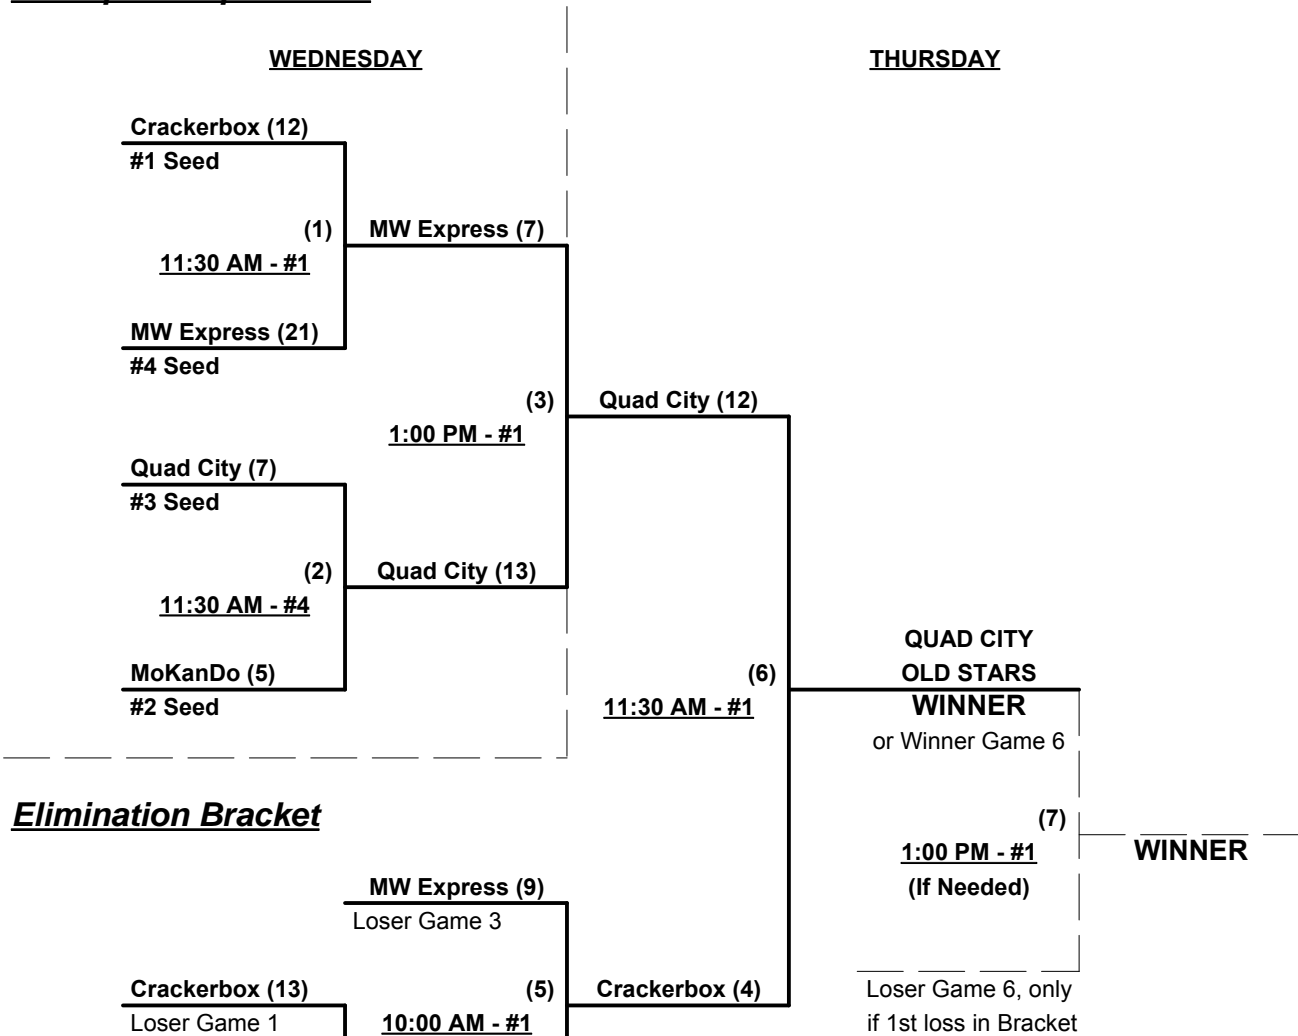

Schedule Subject to Change at Discretion of Tournament and Field Directors

SSUSA's Midwest Championships 2014

Shawnee, Kansas

July 8 - 10, 2014

Rev. 07/10/2014

Men's 70+ AAA Division • 4 Teams

Championship Bracket