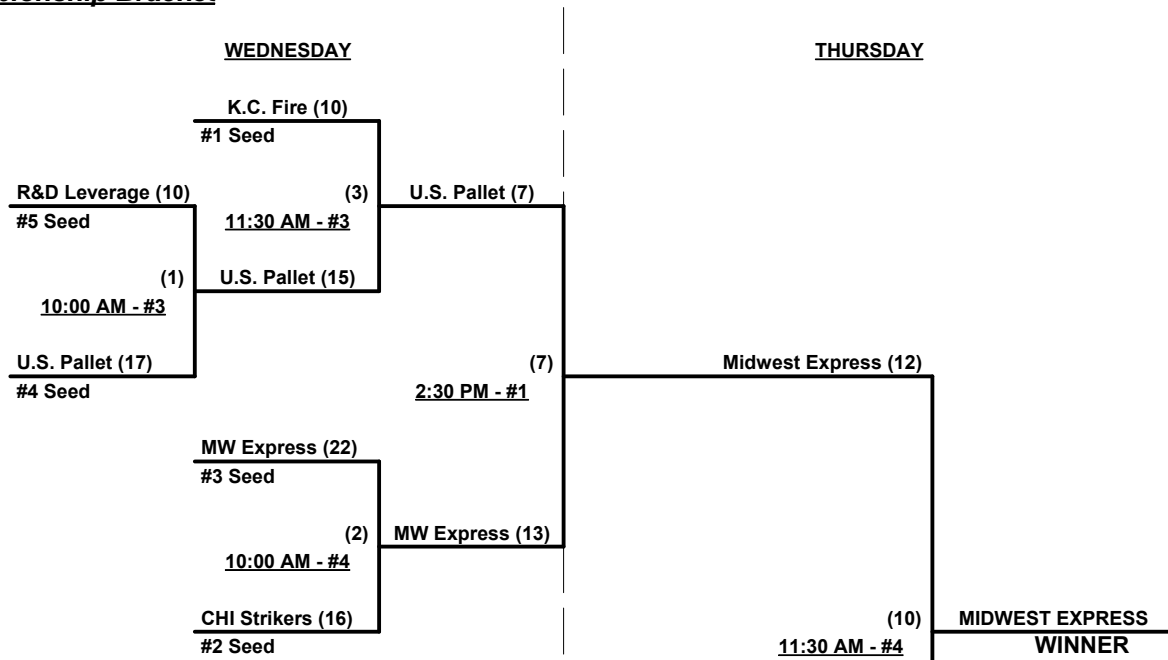

Tie Breakers - Head to head (in full RR only), least runs allowed, run differential, coin toss

Schedule Subject to Change at Discretion of Tournament and Field Directors

SSUSA's Midwest Championships 2014

Shawnee, Kansas July 8 - 10, 2014

Rev. 07/10/2014

Men's 65+ Silver Division • 5 Teams

Championship Bracket

Elimination Bracket

ONLY if 3rd game in Bracket for Loser 5

Loser Game 10, only if 1st loss in Bracket