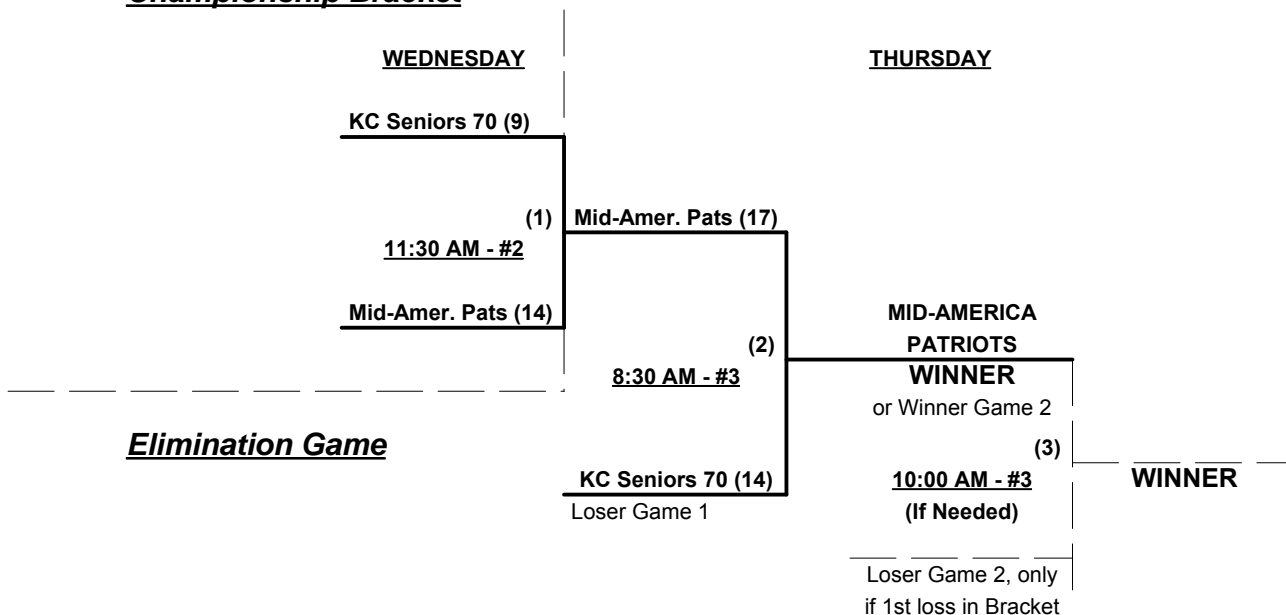

Schedule Subject to Change at Discretion of Tournament and Field Directors

SSUSA's Midwest Championships 2014

Shawnee, Kansas

July 8 - 10, 2014

Rev. 07/10/2014

Men's 70+ AA Division • 2 Teams

Championship Bracket

Men's 75/80+ Gold Division • 3 Teams

Championship Bracket