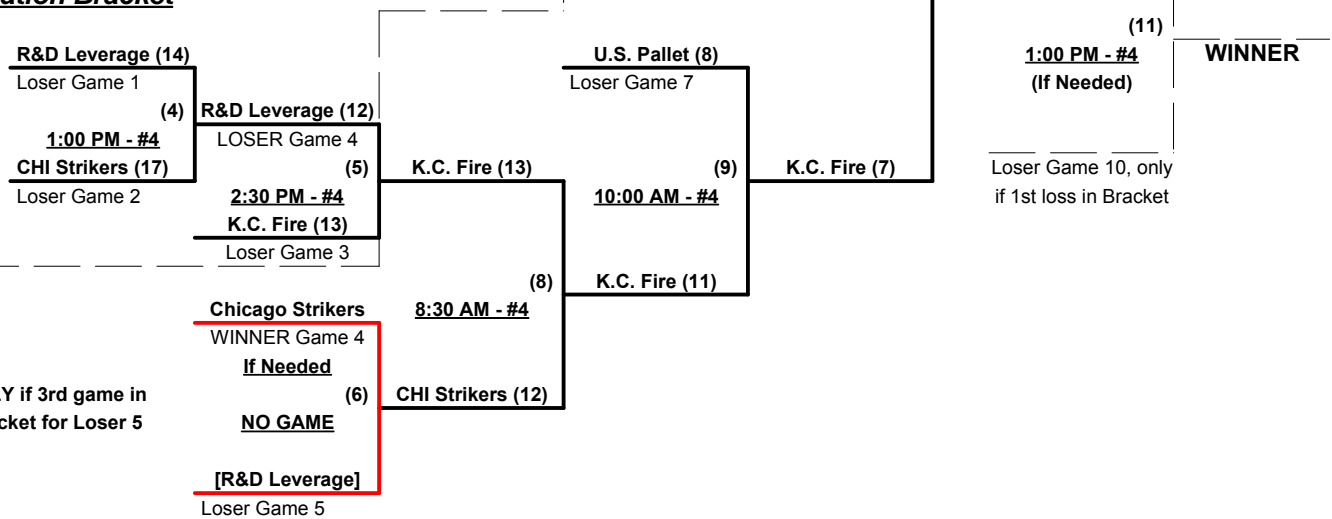

Tie Breakers - Head to head (in full RR only), least runs allowed, run differential, coin toss

Schedule Subject to Change at Discretion of Tournament and Field Directors

SSUSA's Midwest Championships 2014

Shawnee, Kansas July 8 - 10, 2014

Rev. 07/10/2014

Men's 65+ Silver Division • 5 Teams

Championship Bracket

Elimination Bracket

ONLY if 3rd game in Bracket for Loser 5

Loser Game 10, only if 1st loss in Bracket