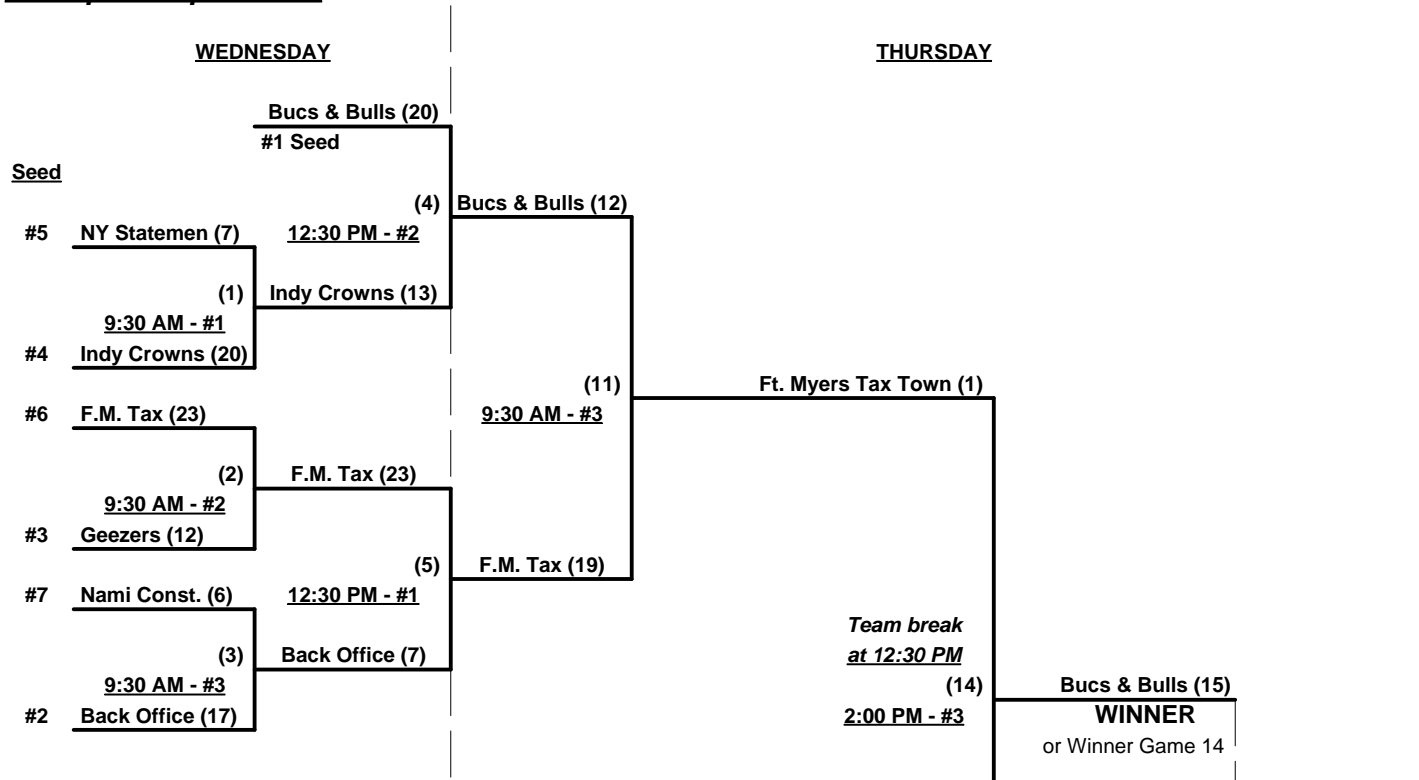

SSUSA's Winter National Championships 2013

Ft. Myers & Cape Coral, Florida

November 5 - 7, 2013

Rev. 11/19/2013

Men's 75+ AAA Division - 7 Teams

Championship Bracket