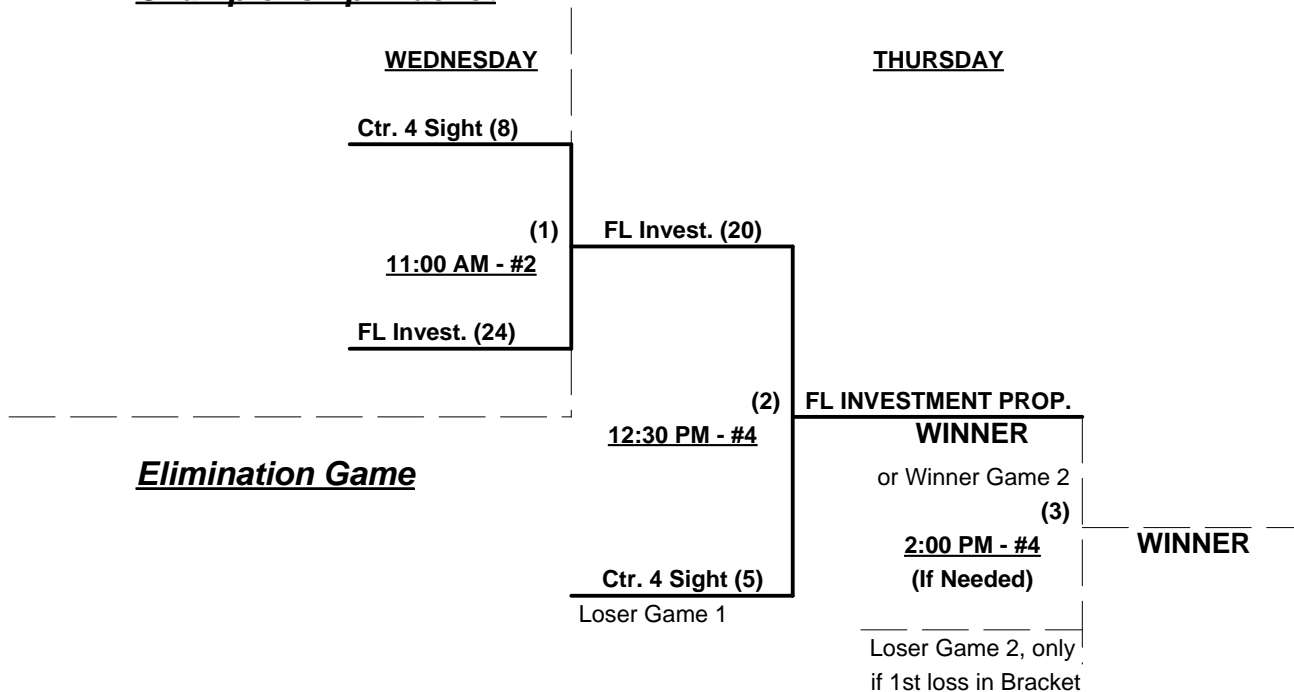

Schedule Subject to Change at Discretion of Tournament and Field Directors

SSUSA's Winter National Championships 2013

Ft. Myers & Cape Coral, Florida

November 5 - 7, 2013

Rev. 11/19/2013

Men's 80+ Major Division - 2 Teams

Championship Bracket

Men's 80+ AAA Division - 2 Teams

Championship Bracket