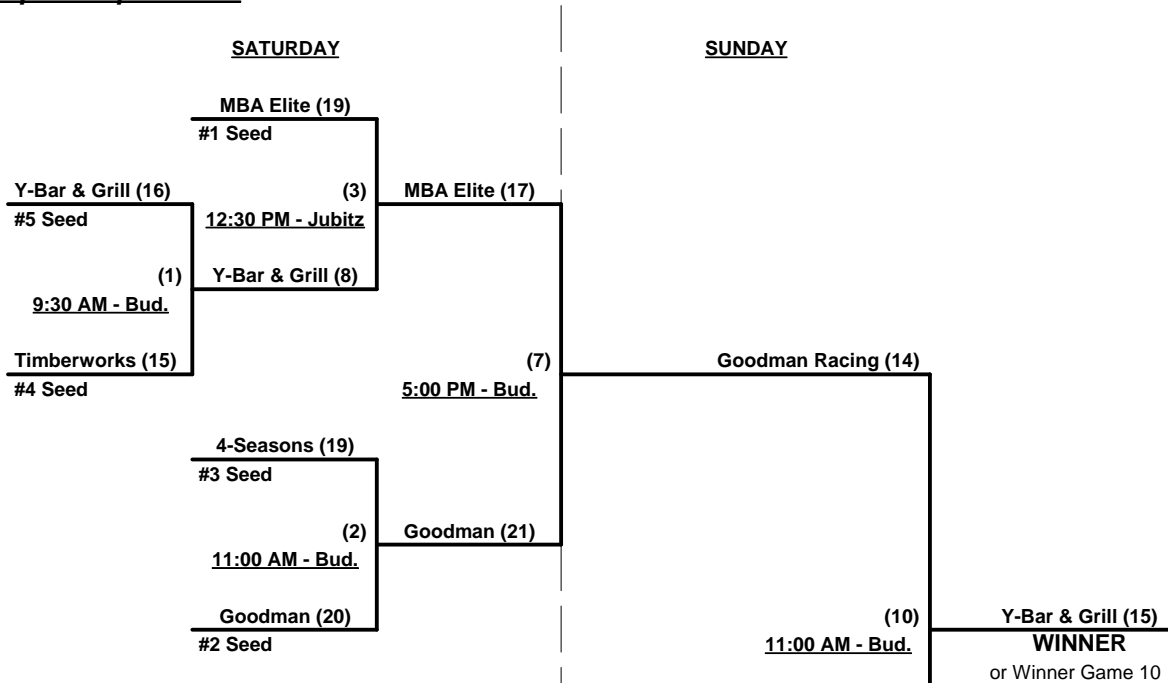

Jim Sherman Memorial Northwest Championships 2013

Portland, Oregon
June 21 - 23, 2013

Rev. 06/22/2013

Men's 55/60+ Platinum Division - 5 Teams

Championship Bracket