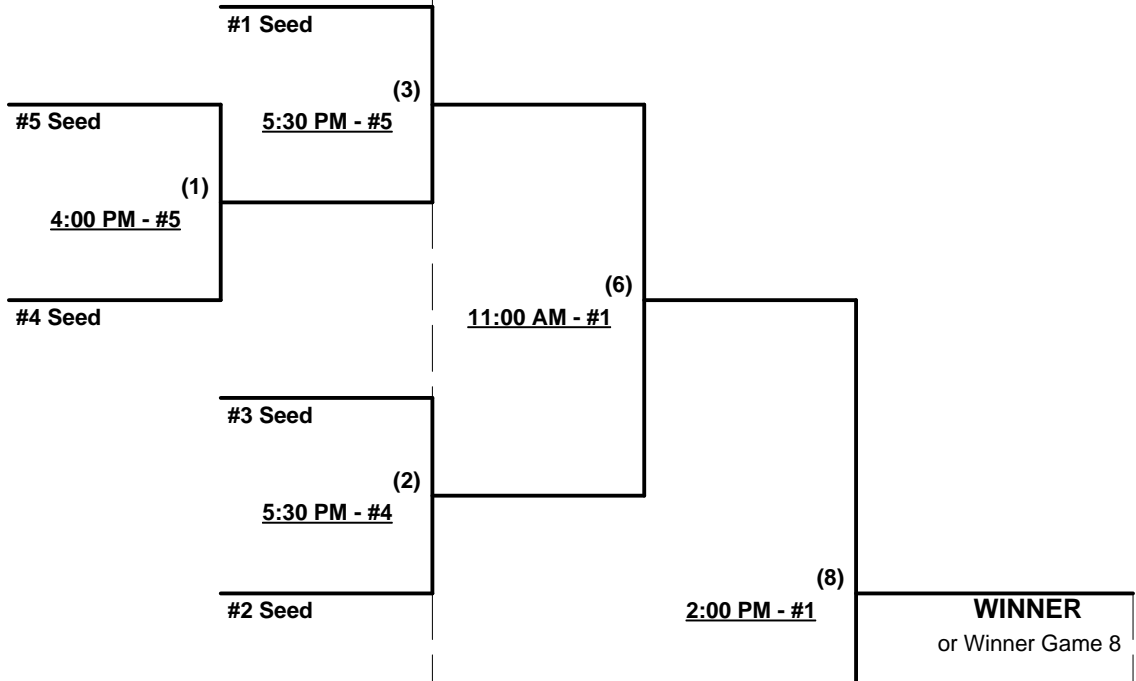

SSUSA's Winter Classic Qualifier 2103

Menifee & Hemet, California

January 12 - 13, 2013

Rev. 01/09/2013

Men's 60+ Major Division - 5 Teams

Championship Bracket

SATURDAY

SUNDAY