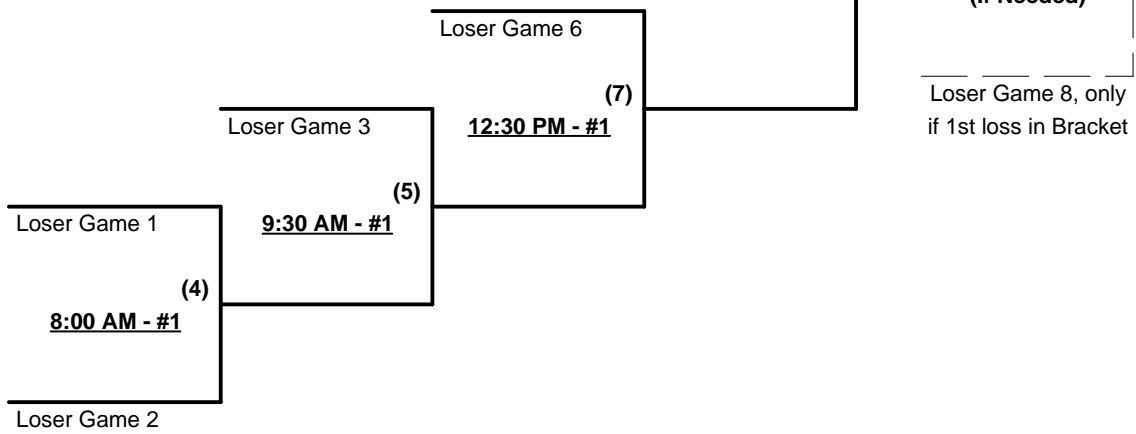

Elimination Bracket

WINNER

Loser Game 8, only
if 1st loss in Bracket