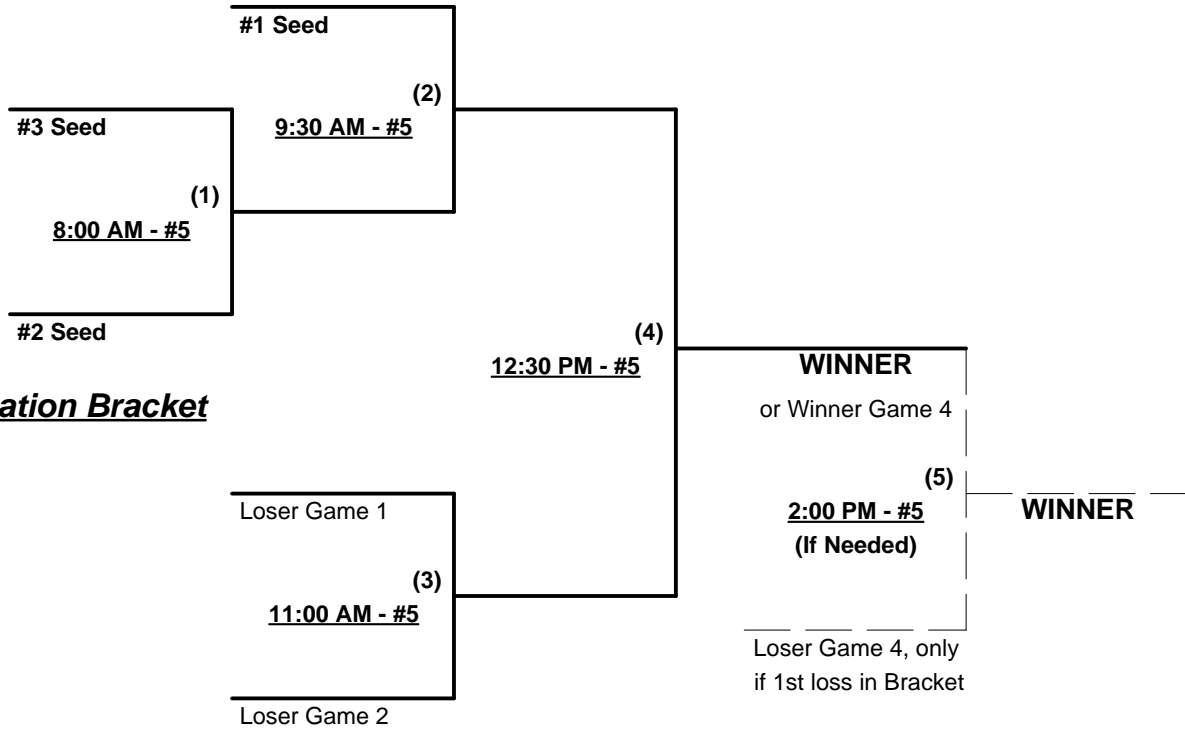

Men's 55+ AAA Division - 3 Teams

Championship Bracket