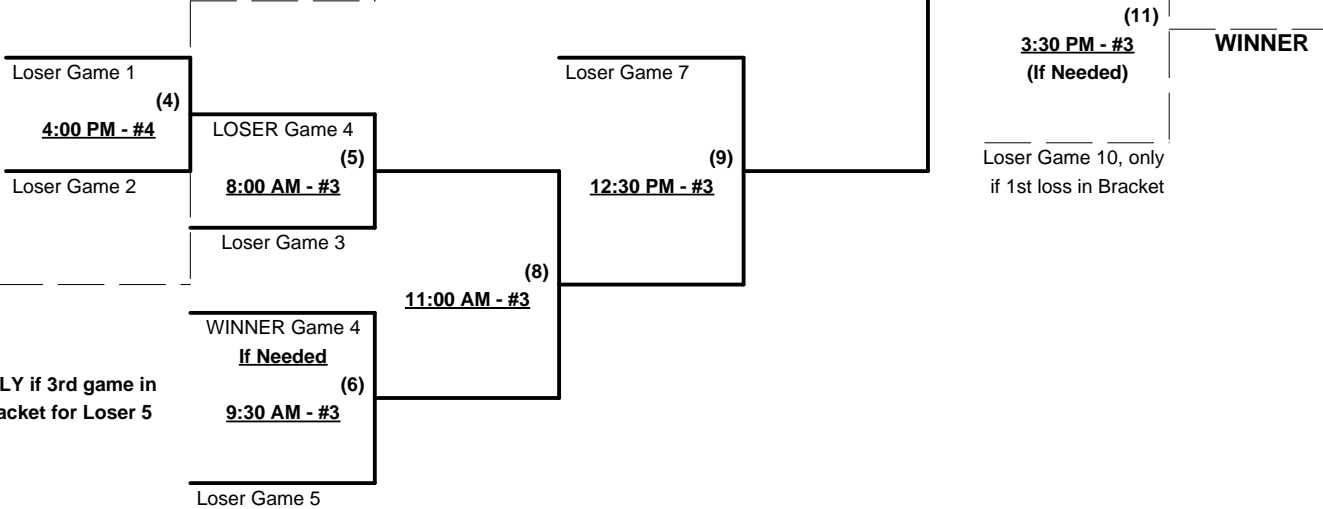

Elimination Bracket

§ Top Gun Jets RECEIVE 5-run equalizer in all bracket games