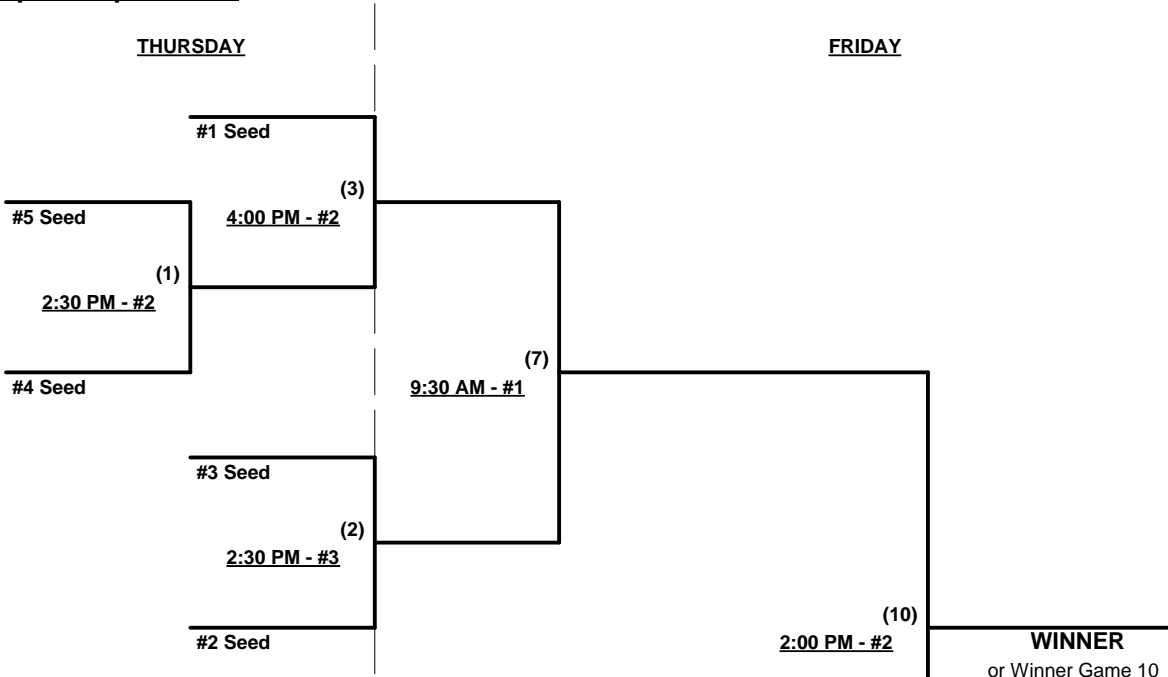

SSUSA's Winter Classic Qualifier 2103
Menifee & Hemet, California
January 10 - 11, 2013

Rev. 01/08/2013

Men's 70/75+ Gold Division - 5 Teams

Championship Bracket