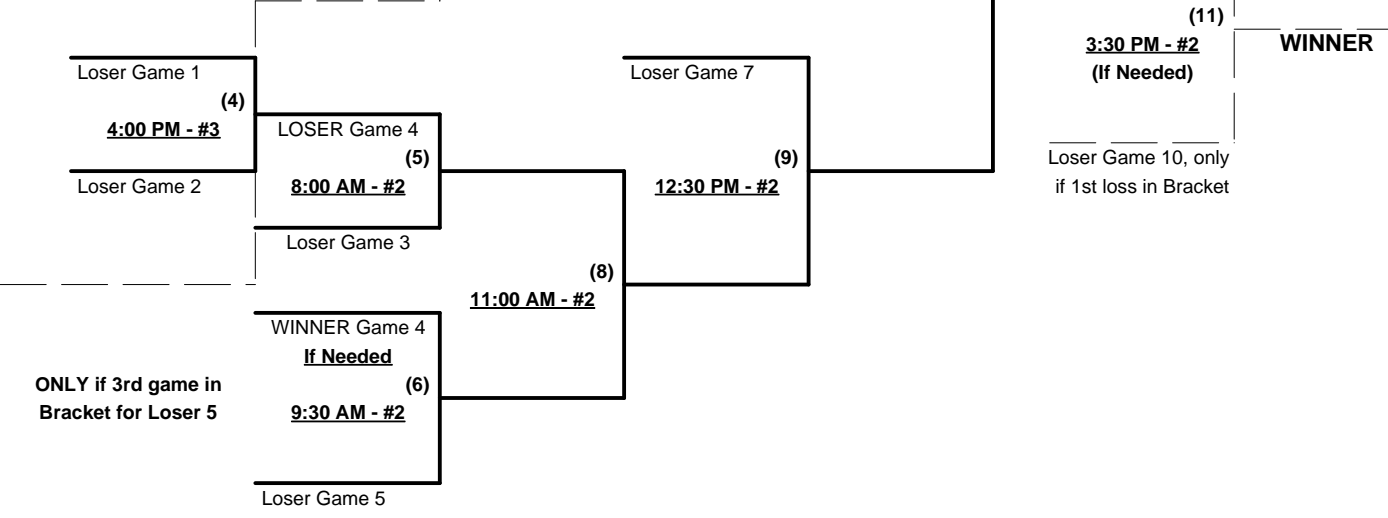

Elimination Bracket