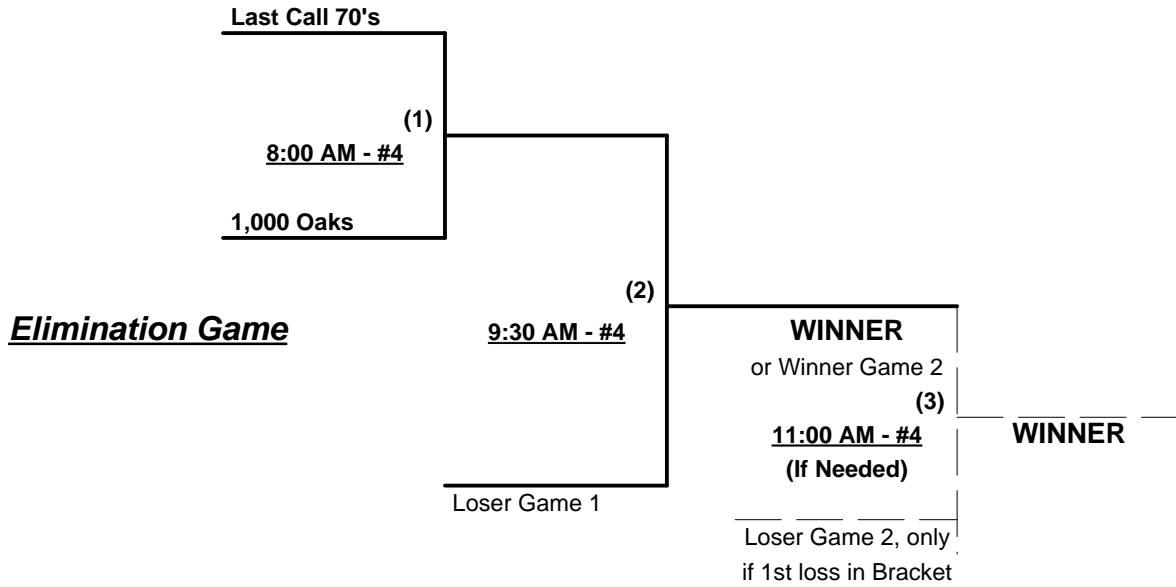

Men's 70+ Major Division - 2 Teams

Championship Bracket