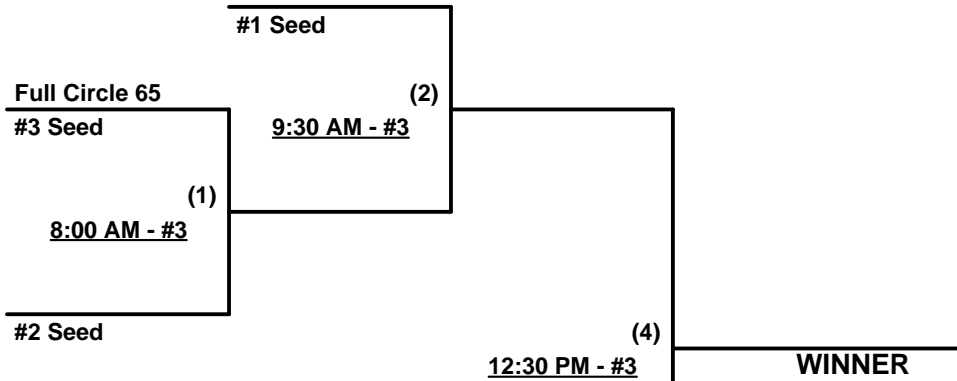

**Format:** Mixed Round Robin to seed Championship brackets  
 Teams #1-3 play double elimination bracket for 65-Platinum title (Full Circle plays "Exhibition")  
 Teams #4-10 play three-game-guarantee bracket for 65-AAA Championship  
 Teams #11-12 play Best 2 of 3 championship series for 70-Major Championship

Time Limits - RR = 65 + open inn. • Bracket = 70 + open inn. • Championship game(s) = 7 innings full  
 Tie Breakers - Head to head (in full RR only), least runs allowed, run differential, coin toss

**Schedule Subject to Change at Discretion of Tournament and Field Directors**

**SSUSA's Winter Classic Qualifier 2103**  
**Menifee & Hemet, California**  
**January 10 - 11, 2013**

Rev. 01/08/2013

**Men's 65+ Platinum Division - 3 Teams**

**Championship Bracket**

**Elimination Bracket**