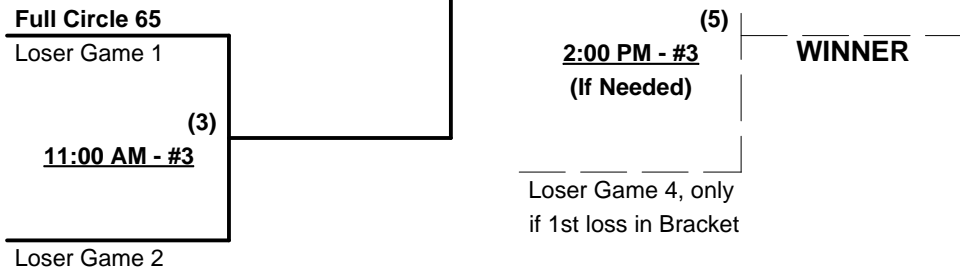

Time Limits - RR = 65 + open inn. • Bracket = 70 + open inn. • Championship game(s) = 7 innings full  
 Tie Breakers - Head to head (in full RR only), least runs allowed, run differential, coin toss

**Schedule Subject to Change at Discretion of Tournament and Field Directors**

**SSUSA's Winter Classic Qualifier 2103**  
**Menifee & Hemet, California**  
**January 10 - 11, 2013**

Rev. 01/08/2013

**Men's 65+ Platinum Division - 3 Teams**

**Championship Bracket**

**Elimination Bracket**

§ Full Circle 65 GIVES 5-run OR 11-defensive-player equalizer in all games and plays "Exhibition" • Seeded last and cannot advance in bracket

**SSUSA's Winter Classic Qualifier 2103**  
**Menifee & Hemet, California**  
**January 10 - 11, 2013**