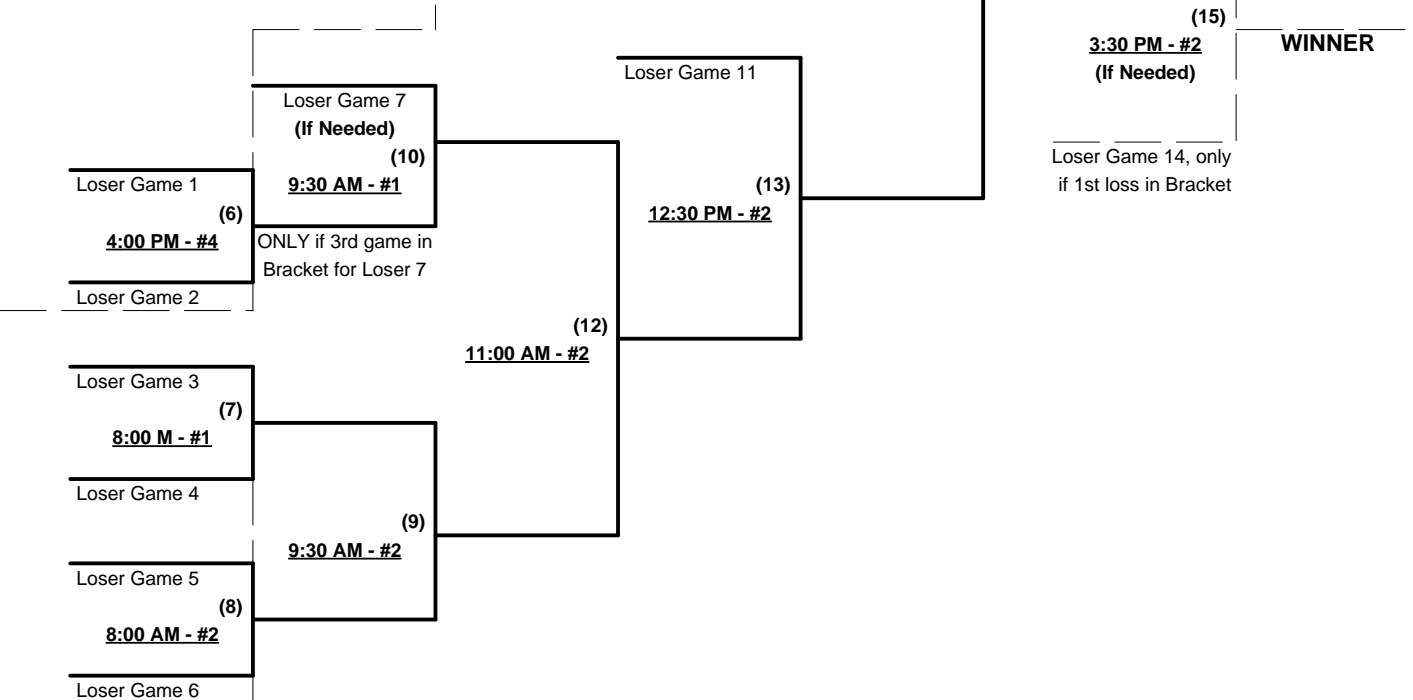

§ Full Circle 65 GIVES 5-run OR 11-defensive-player equalizer in all games and plays "Exhibition" • Seeded last and cannot advance in bracket

**SSUSA's Winter Classic Qualifier 2103**  
**Menifee & Hemet, California**  
**January 10 - 11, 2013**

Rev. 01/08/2013

**Men's 65+ AAA Division - 7 Teams**

**Championship Bracket**

**Elimination Bracket**

**WINNER**

**WINNER**  
or Winner Game 14

Loser Game 14, only if 1st loss in Bracket

ONLY if 3rd game in Bracket for Loser 7