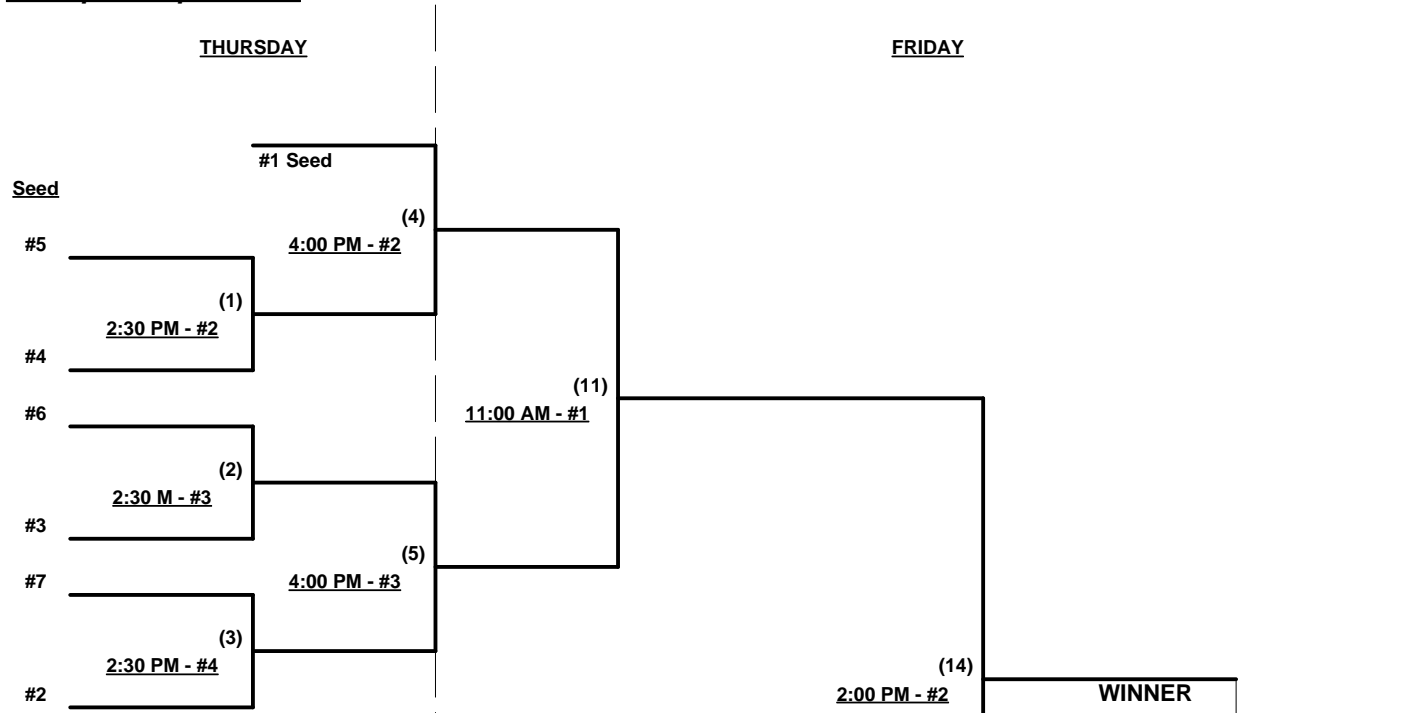

SSUSA's Winter Classic Qualifier 2103
Menifee & Hemet, California
January 10 - 11, 2013

Rev. 01/08/2013

Men's 65+ AAA Division - 7 Teams

Championship Bracket