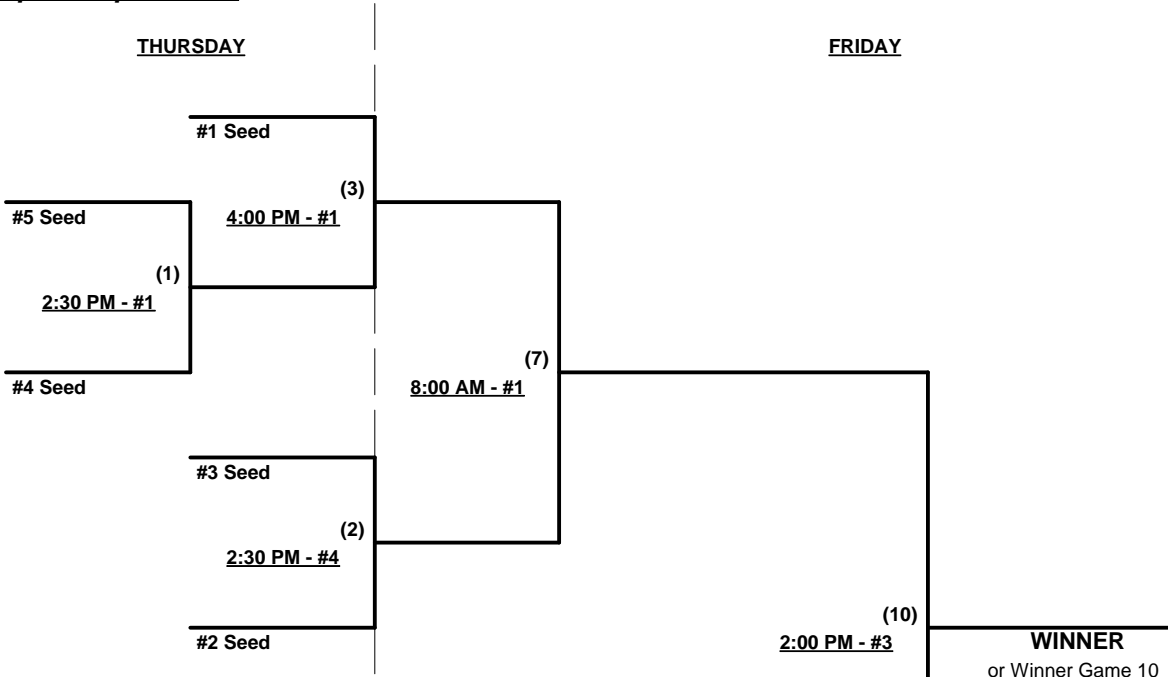

SSUSA's Winter Classic Qualifier 2103
Menifee & Hemet, California
January 10 - 11, 2013

Rev. 01/08/2013

Men's 75/80+ Gold Division - 5 Teams

Championship Bracket