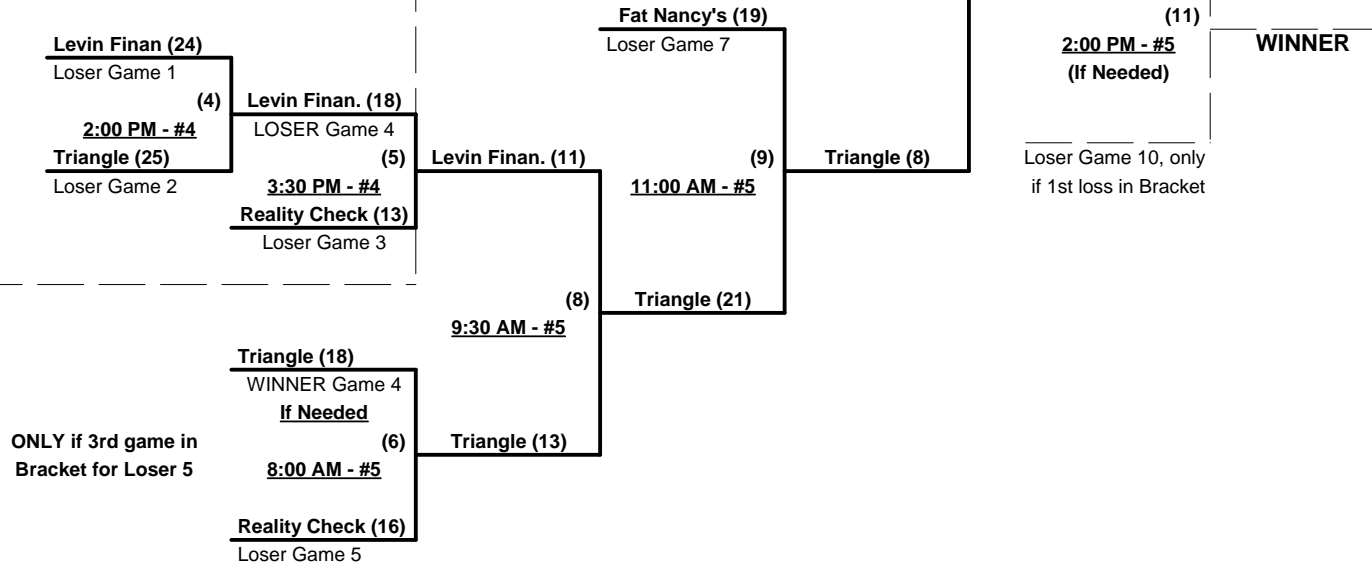

Elimination Bracket

ONLY if 3rd game in Bracket for Loser 5