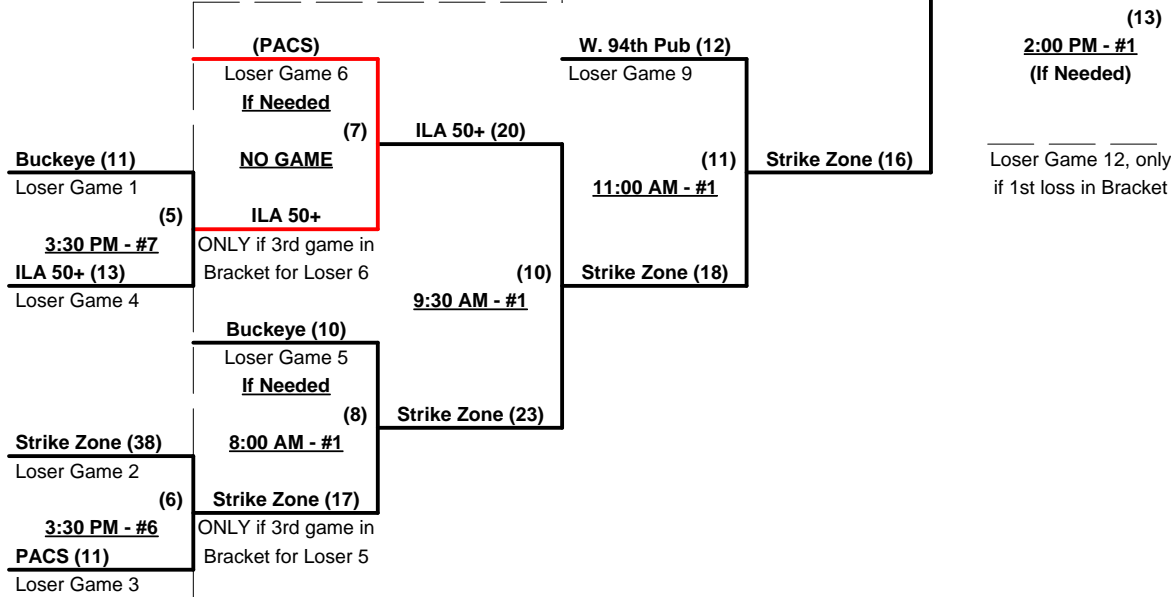

Elimination Bracket

(PACS)
Loser Game 6
If Needed

(7) **IL A 50+ (20)**
ONLY if 3rd game in Bracket for Loser 6

(8) **Strike Zone (23)**
Loser Game 5
If Needed

(6) **Strike Zone (17)**
ONLY if 3rd game in Bracket for Loser 5

WINNER

Loser Game 12, only if 1st loss in Bracket