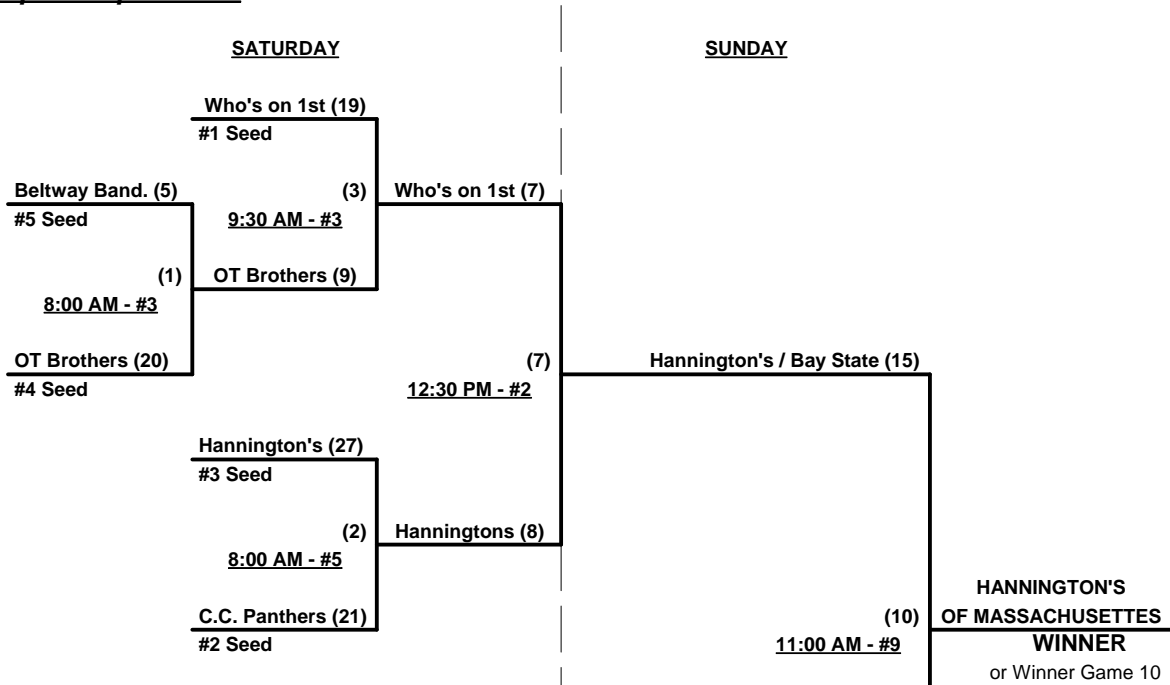

Championship Bracket

Elimination Bracket

ONLY if 3rd game in Bracket for Loser 5

SSUSA's Eastern National Championships 2013

Raleigh, North Carolina

August 2 - 4, 2013

Rev. 08/04/2013

Men's 60+ Platinum Division - 5 Teams