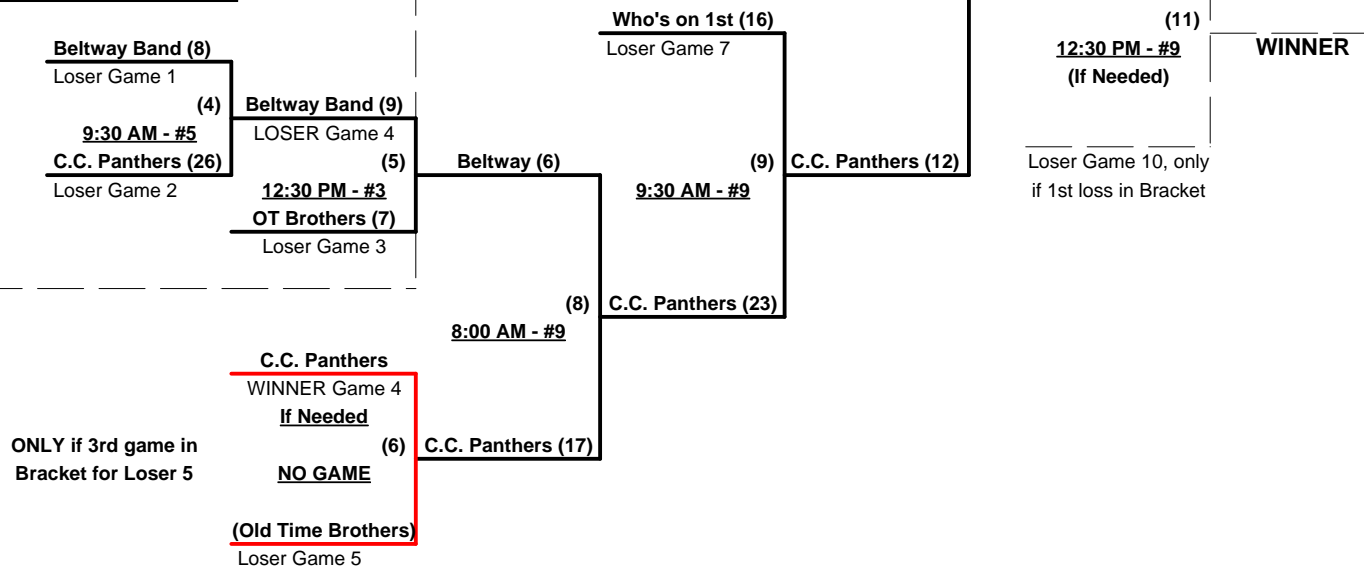

Championship Bracket

Elimination Bracket

ONLY if 3rd game in Bracket for Loser 5

SSUSA's Eastern National Championships 2013

Raleigh, North Carolina

August 2 - 4, 2013

Rev. 08/04/2013

Men's 60+ Platinum Division - 5 Teams