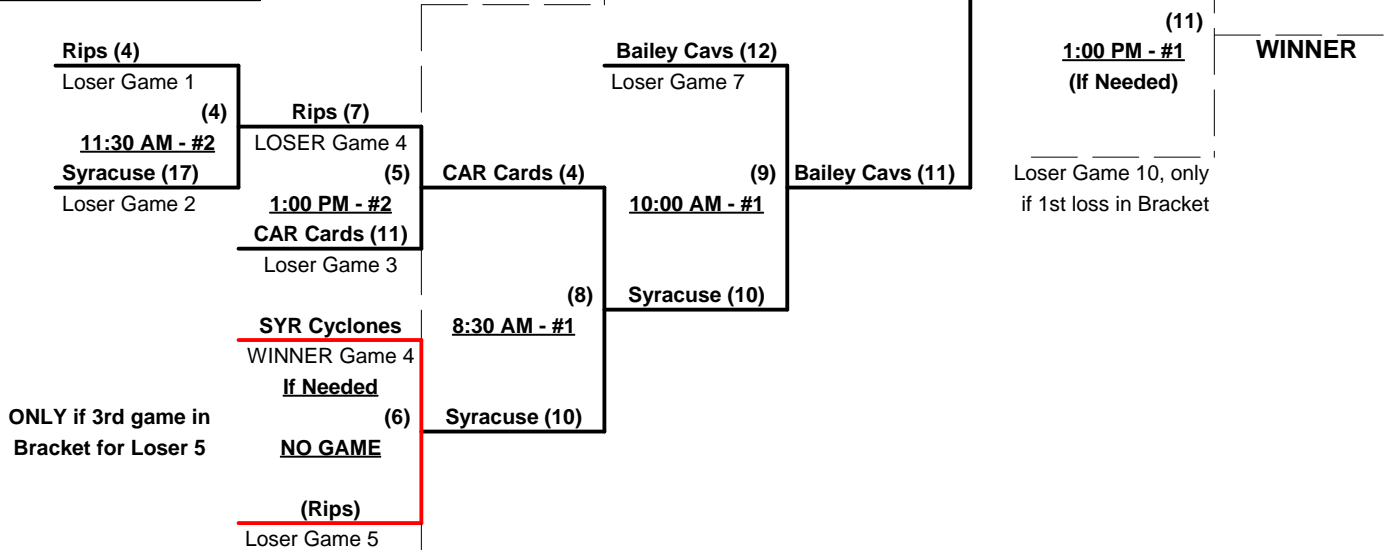

Elimination Bracket