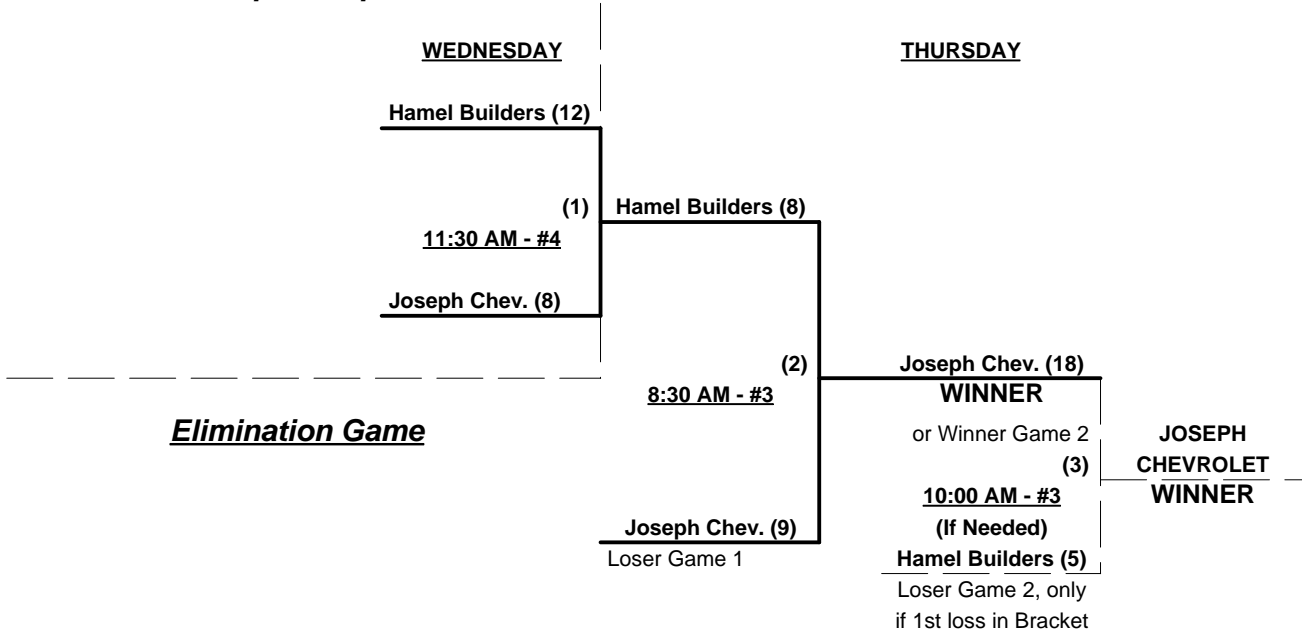

SSUSA's Eastern National Championships 2013

Raleigh, North Carolina

July 30 - August 1, 2013

Rev. 07/23/2013

Men's 75+ Major Division - 2 Teams

Championship Bracket