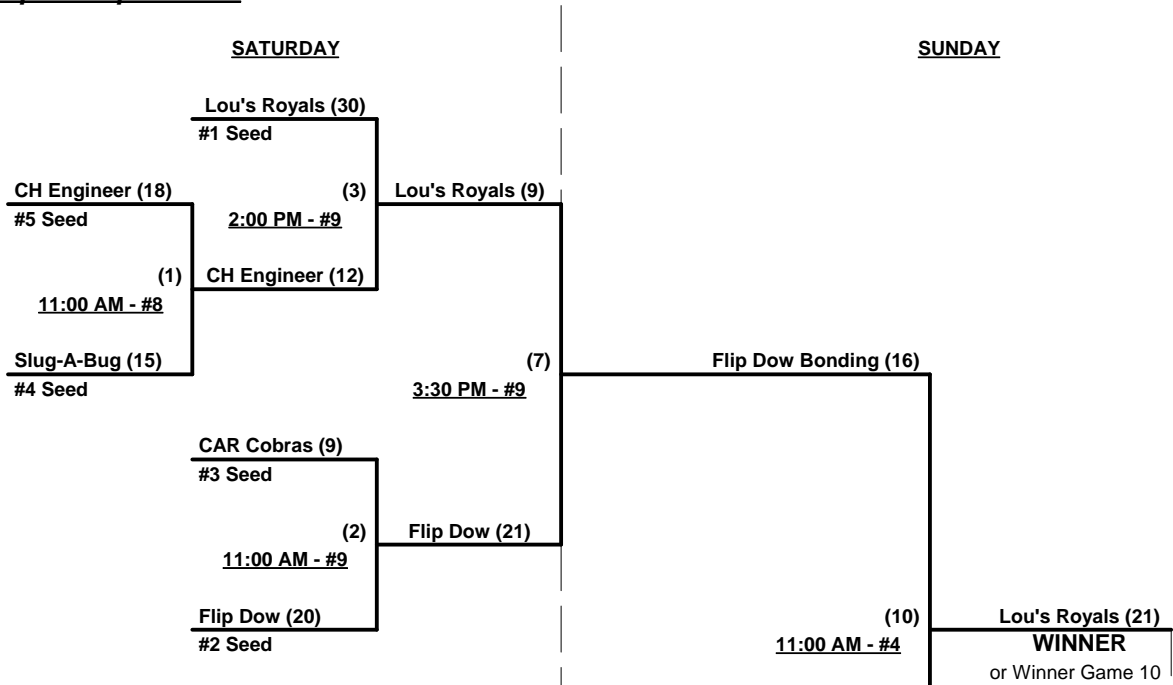

SSUSA's Eastern National Championships 2013

Raleigh, North Carolina

August 2 - 4, 2013

Rev. 08/04/2013

Men's 60+ AAA Division - 5 Teams

Championship Bracket