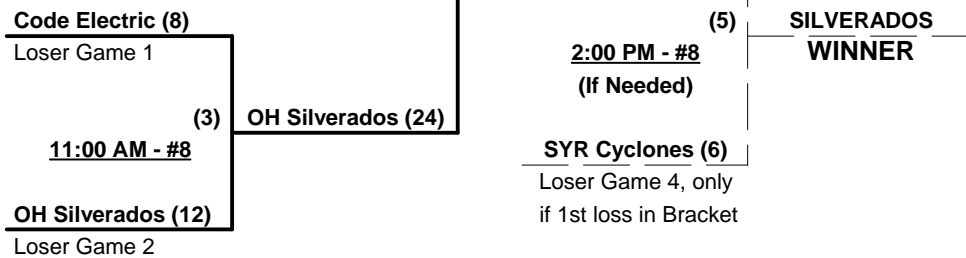

Championship Bracket

Elimination Bracket

SSUSA's Eastern National Championships 2013
Raleigh, North Carolina
August 2 - 4, 2013

Rev. 08/04/2013

Men's 60+ AA Division - 3 Teams

Championship Bracket

Elimination Bracket