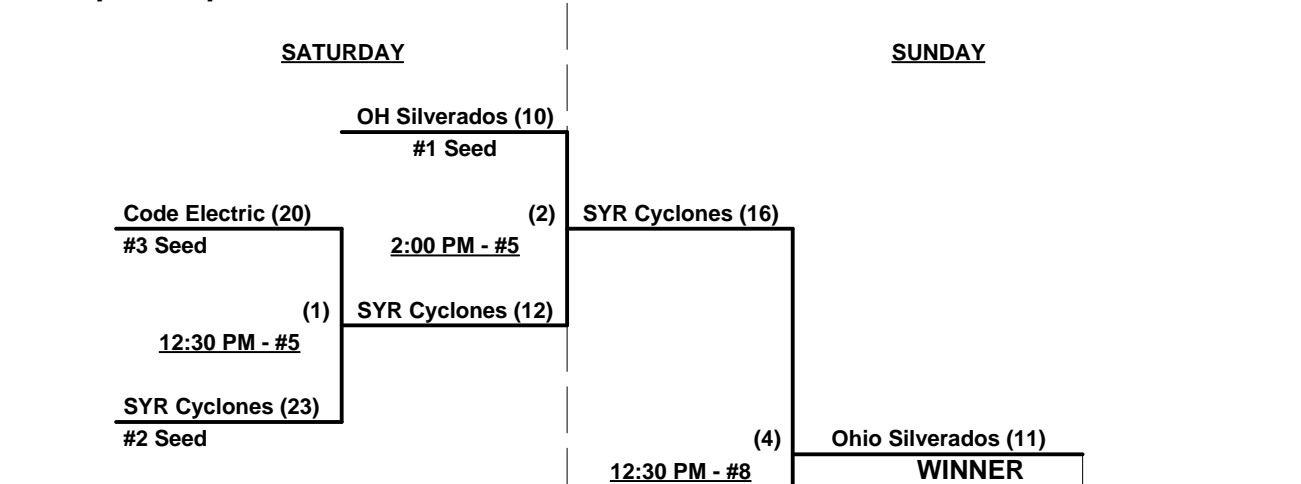

Championship Bracket

Elimination Bracket

SSUSA's Eastern National Championships 2013
Raleigh, North Carolina
August 2 - 4, 2013

Rev. 08/04/2013

Men's 60+ AA Division - 3 Teams

Championship Bracket

Elimination Bracket