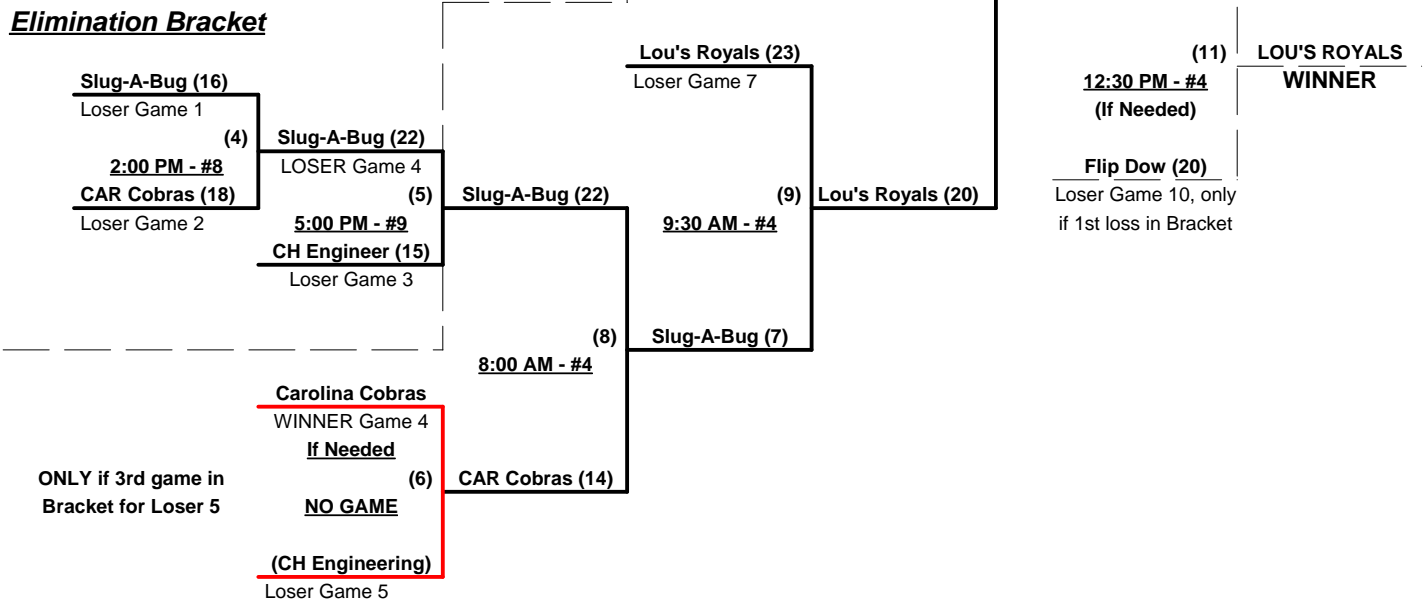

Elimination Bracket