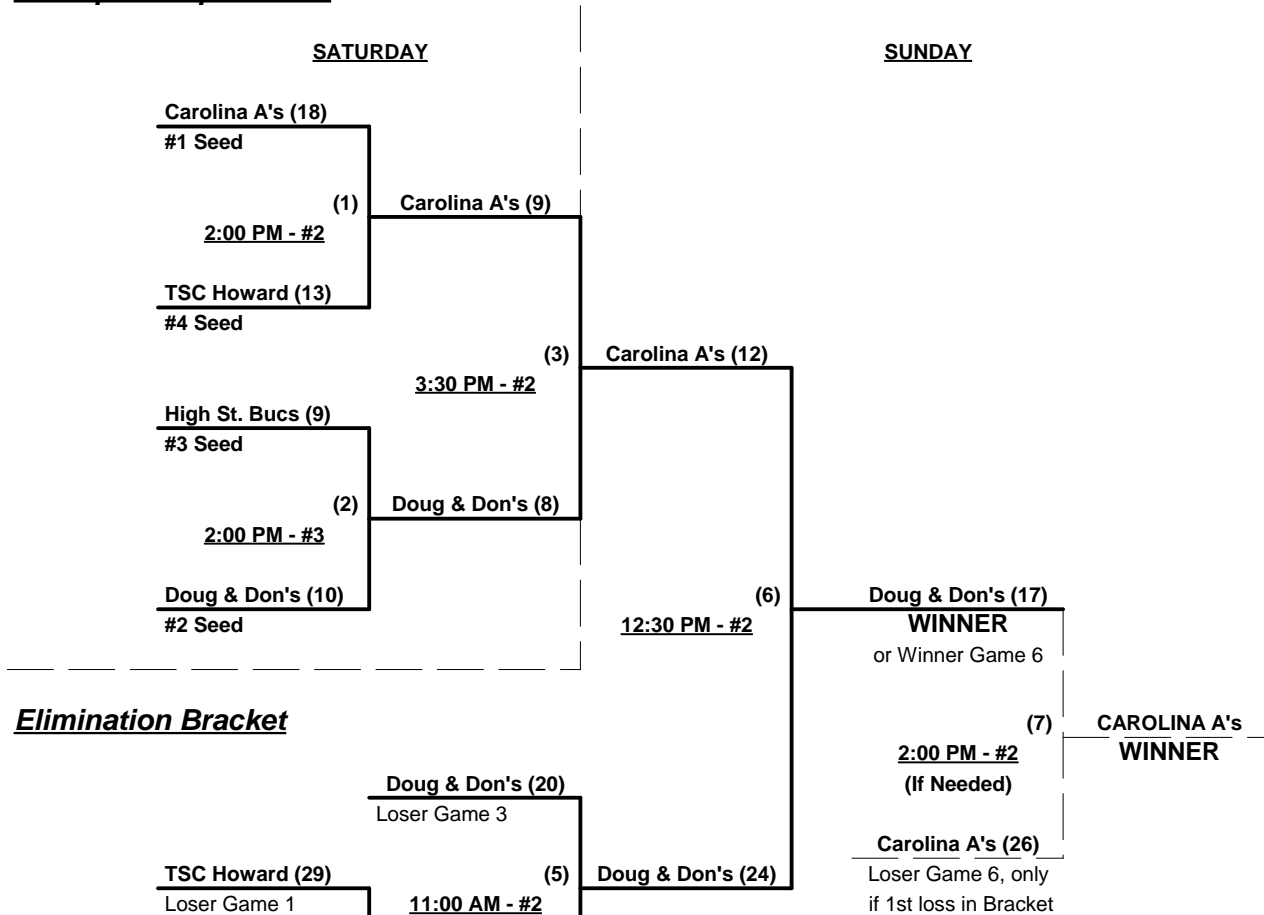

SSUSA's Eastern National Championships 2013

Raleigh, North Carolina

August 2 - 4, 2013

Rev. 08/04/2013

Men's 50+ Platinum Division - 4 Teams

Win	Loss		
0	3	1	TSC (SC)
3	0	2	Carolina A's (NC)

Win	Loss		
2	1	3	Doug & Don's Auto (MI)
1	2	4	High Street Bucs 50 (MD)

Friday - August 2, 2013 • Walnut Creek Softball Complex • Raleigh

Time	#	Runs	Team Name	Field	#	Runs	Team Name
9:00 AM	4	21	High Street Bucs 50 (MD)	2	3	22	Doug & Don's Auto (MI)
10:30 AM	1	20	§ TSC (SC)	2	2	23	Carolina A's (NC)
EASTERN NATIONAL CHAMPIONSHIPS 2013 • OPENING CEREMONIES • 12:00 PM							
2:00 PM	2	14	Carolina A's (NC)	1	4	6	High Street Bucs 50 (MD)
2:00 PM	3	19	Doug & Don's Auto (MI)	3	1	16	§ TSC (SC)

Saturday - August 3, 2013 • Walnut Creek Softball Complex • Raleigh

Time	#	Runs	Team Name	Field	#	Runs	Team Name
11:00 AM	2	16	Carolina A's (NC)	2	3	10	Doug & Don's Auto (MI)
11:00 AM	1	12	§ TSC (SC)	3	4	21	High Street Bucs 50 (MD)

§ Team #1 GIVES 5-Run OR 11-Defensive-player equalizer in ALL games (including bracket)

Seeding for 50-Platinum Double Elimination bracket commencing Saturday afternoon • See Bracket

1. **Format:** Full (3-game) Round Robin to seed 50-Platinum Double Elimination bracket
   Team #1 is 50-Major+ Eastern USA Champ and earns berth in US National Game in Las Vegas
   Top finishing 50-Major is Eastern USA Champ and earns berth in US National Game in Las Vegas
   Home Runs - Major = 6 per team per game, Walks
   NOTE SSUSA Official Rulebook §9.5 (Retrieving Home Run Balls) will be strictly enforced.
   Run Rules - 5 runs per ½ inning at bat (except open inning)
   Time Limits - RR = 65 + open inn. • Bracket = 70 + open inn. • Championship game(s) = 7 innings full
   Tie Breakers - Head to head (in full RR only), least runs allowed, run differential, coin toss

Schedule Subject to Change at Discretion of Tournament and Field Directors

SSUSA's Eastern National Championships 2013

Raleigh, North Carolina

August 2 - 4, 2013

Rev. 08/04/2013

Men's 50+ Platinum Division - 4 Teams

Championship Bracket

Elimination Bracket