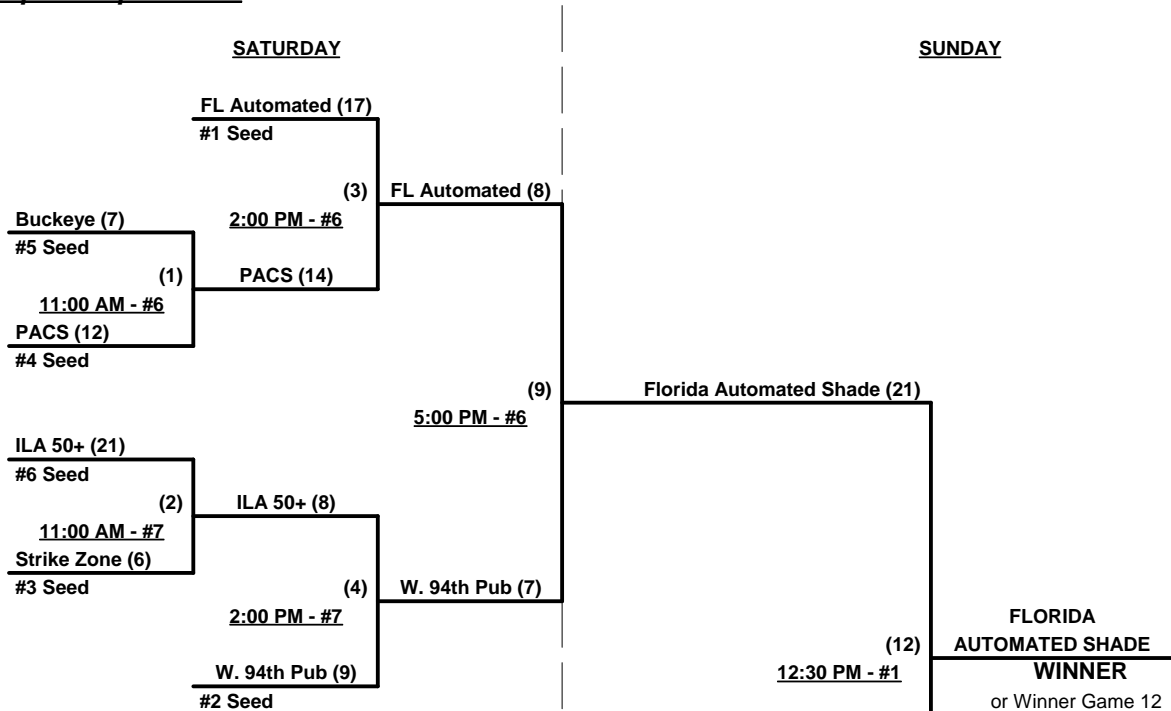

SSUSA's Eastern National Championships 2013

Raleigh, North Carolina

August 2 - 4, 2013

Rev. 08/04/2013

Men's 50+ AAA Division - 6 Teams

Championship Bracket