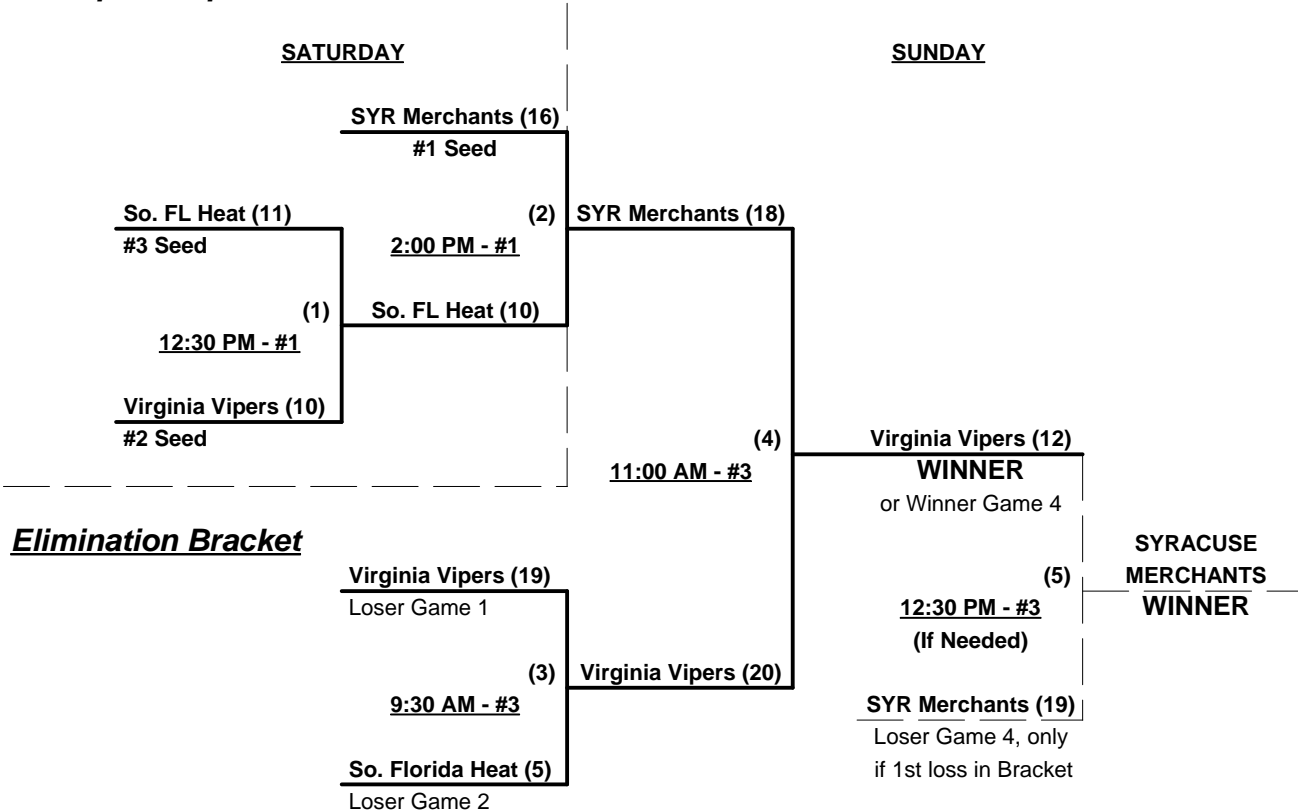

SSUSA's Eastern National Championships 2013
Raleigh, North Carolina
August 2 - 4, 2013

Rev. 08/04/2013

Men's 60+ Major Division - 3 Teams

Championship Bracket

SSUSA's Eastern National Championships 2013

Raleigh, North Carolina

August 2 - 4, 2013

Rev. 08/04/2013

Men's 60+ Silver Division - 8 Teams

<u>Win</u>	<u>Loss</u>	<u>60-AAA</u>	<u>Win</u>	<u>Loss</u>	<u>60-AA</u>
1	1	1 Carolina Cobras (NC)	0	4	6 Code Electric/Oakes (NC)
1	1	2 CH Engineering (NC)	2	1	7 Ohio Silverados
1	1	3 Flip Dow Bonding 60 (NC)	2	1	8 Syracuse Cyclones (NY)
2	0	4 Lou's Royals (NC)			
1	1	5 Slug-A-Bug (FL)			

Friday - August 2, 2013 • Walnut Creek Softball Complex • Raleigh

Time	#	Runs	Team Name	Field	#	Runs	Team Name
9:00 AM	1	12	Carolina Cobras (NC)	6	8	13	§ Syracuse Cyclones (NY)
9:00 AM	7	12	§ Ohio Silverados	7	2	21	CH Engineering (NC)
9:00 AM	3	2	Flip Dow Bonding 60 (NC)	8	4	13	Lou's Royals (NC)
9:00 AM	6	13	§ Code Electric/Oakes (NC)	9	5	14	Slug-A-Bug (FL)
10:30 AM	8	2	Syracuse Cyclones (NY)	6	7	6	Ohio Silverados
10:30 AM	2	13	CH Engineering (NC)	7	3	21	Flip Dow Bonding 60 (NC)
10:30 AM	4	20	Lou's Royals (NC)	8	6	18	§ Code Electric/Oakes (NC)
EASTERN NATIONAL CHAMPIONSHIPS 2013 • OPENING CEREMONIES • 12:00 PM							
12:30 PM	5	15	Slug-A-Bug (FL)	7	1	16	Carolina Cobras (NC)

§ Teams #6-8 RECEIVE 5-Run OR 11-Defensive-player equalizer in games vs. Teams #1-5

Seeding for 60-AAA Three-game-guarantee bracket commencing Saturday morning • See Bracket

Saturday - August 3, 2013 • Walnut Creek Softball Complex • Raleigh

Time	#	Runs	Team Name	Field	#	Runs	Team Name
8:00 AM	6	12	Code Electric/Oakes (NC)	4	7	22	Ohio Silverados
9:30 AM	8	15	Syracuse Cyclones (NY)	4	6	14	Code Electric/Oakes (NC)

Seeding for 60-AA Double Elimination bracket commencing Saturday afternoon • See Bracket

Format: Mixed Round Robin to seed 60--AAA and 60-AA Championship brackets

Teams #1-5 play Three-game-guarantee bracket for 60-AAA championship

Teams #6-8 play Double Elimination bracket for 60-AA Championship

Seeding based on 60-AA games only • Crossover games excluded

Home Runs - Home Run rule of LOWER rated team in game

AAA = 3 per team per game, Outs   AA = 1 per team per game, Outs

NOTE SSUSA Official Rulebook §9.5 (Retrieving Home Run Balls) will be strictly enforced.

Run Rules - 5 runs per ½ inning at bat (except open inning)

Time Limits - RR = 65 + open inn. • Bracket = 70 + open inn. • Championship game(s) = 7 innings full

Tie Breakers - Head to head (in full RR only), least runs allowed, run differential, coin toss

Schedule Subject to Change at Discretion of Tournament and Field Directors