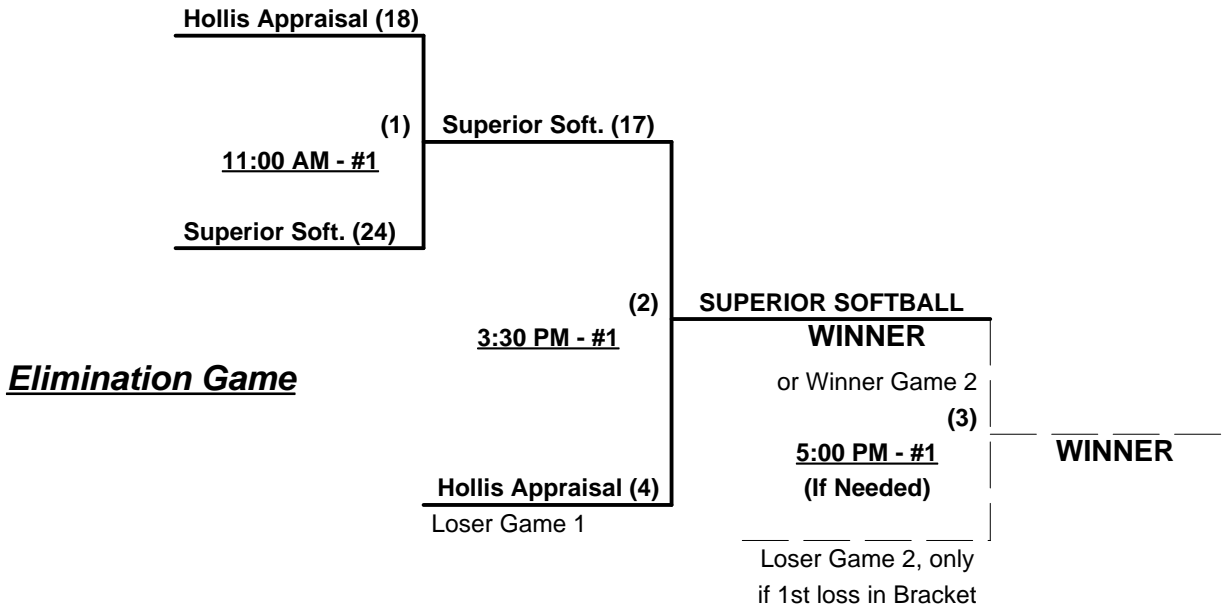

Men's 60+ Major Plus Division - 2 Teams

Championship Bracket

ALL GAMES ON SATURDAY

SSUSA's Eastern National Championships 2013
Raleigh, North Carolina
August 2 - 4, 2013

Rev. 08/04/2013

Men's 60+ Major Division - 3 Teams