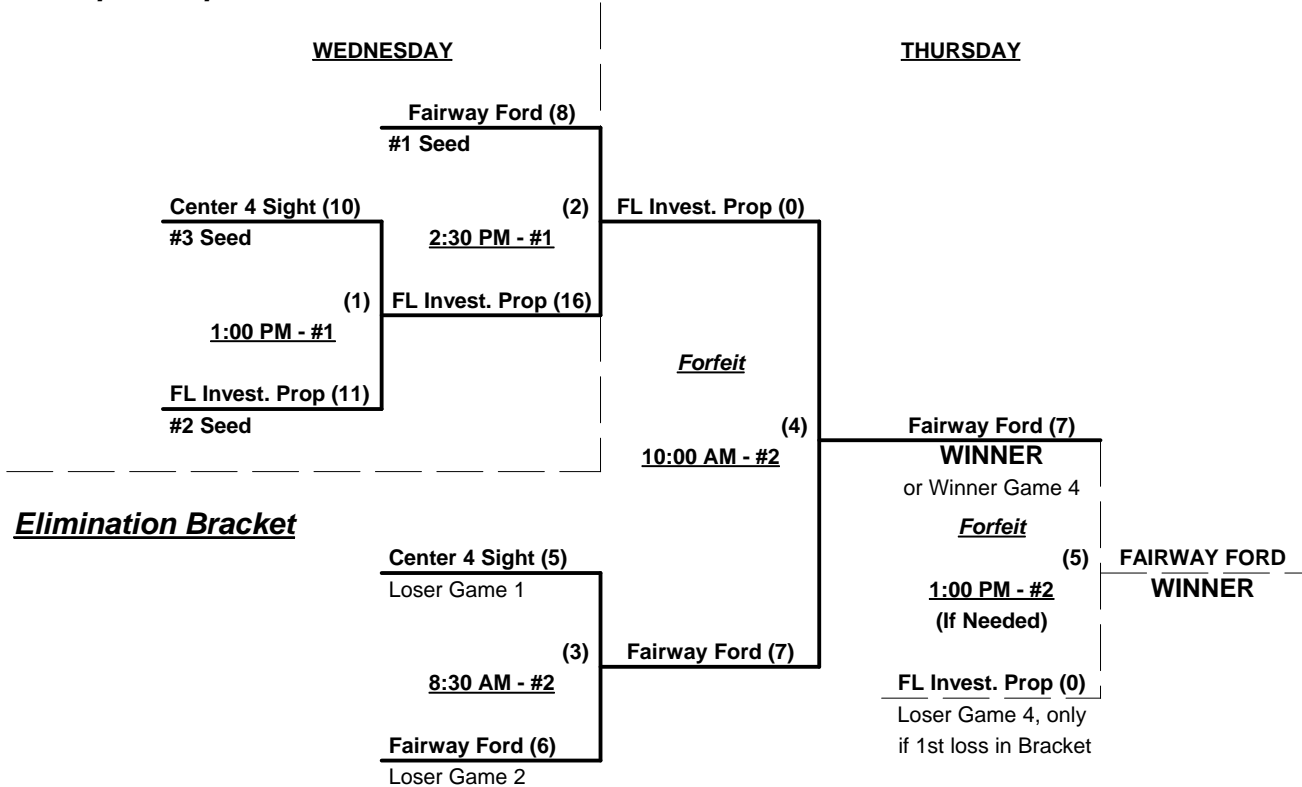

Men's 80+ Major Division - 3 Teams

Championship Bracket