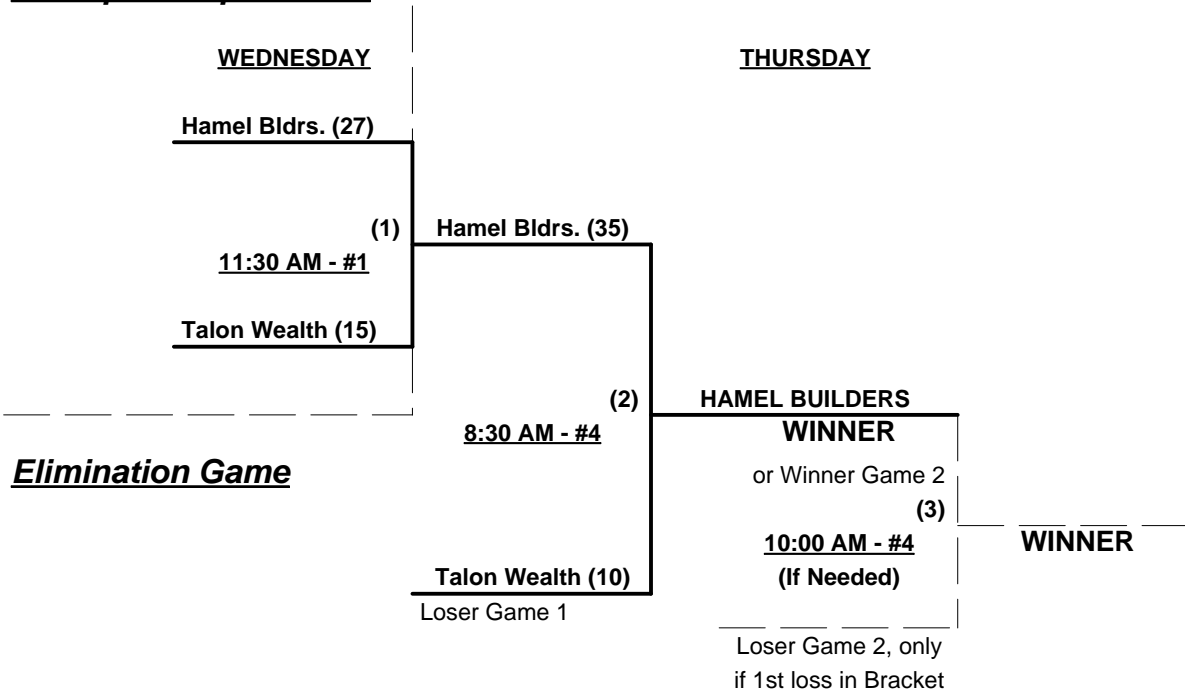

SSUSA's Eastern National Championships 2013

Raleigh, North Carolina

July 30 - August 1, 2013

Rev. 08/01/2013

Men's 65/70+ Major Plus Division - 2 Teams

Championship Bracket