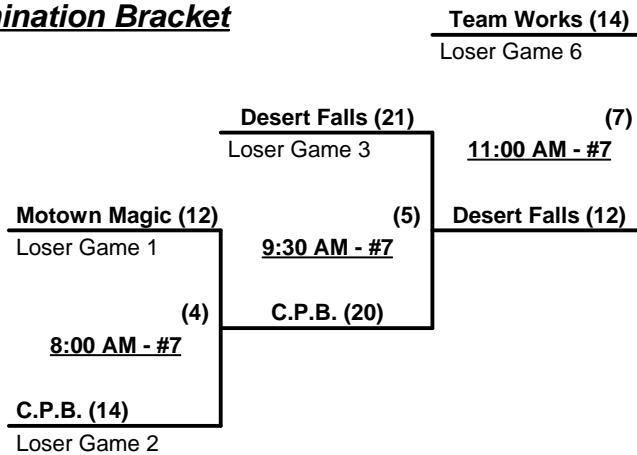

Elimination Bracket