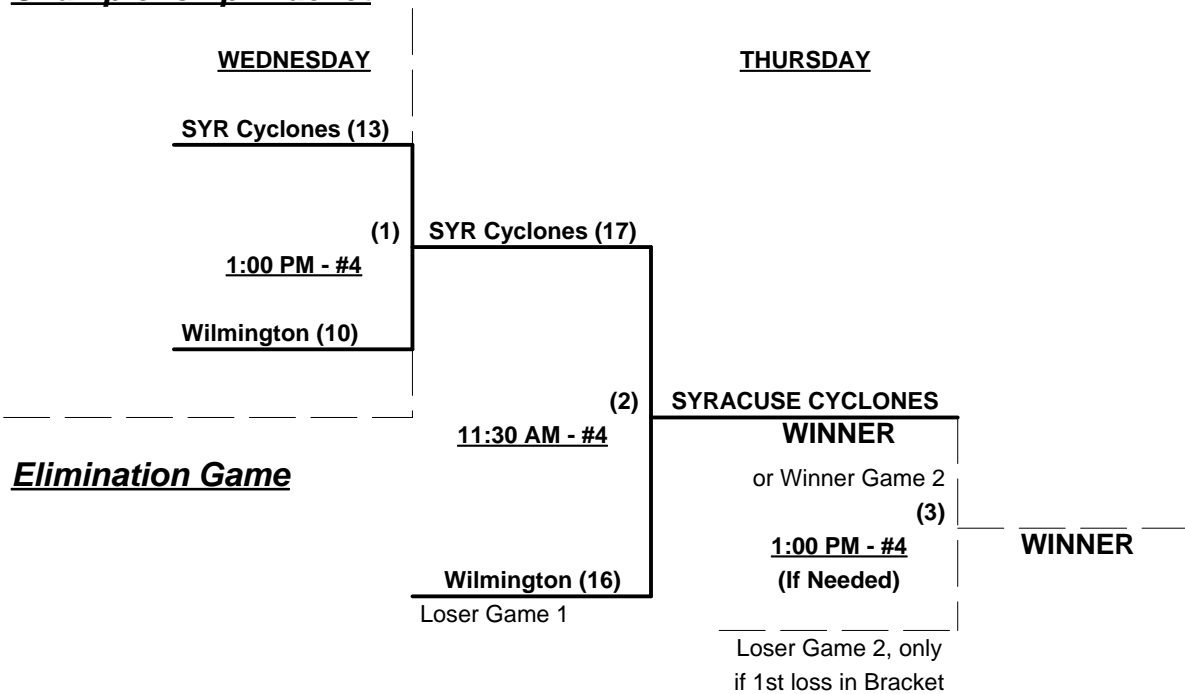

Men's 65+ AAA Division - 2 Teams

Championship Bracket