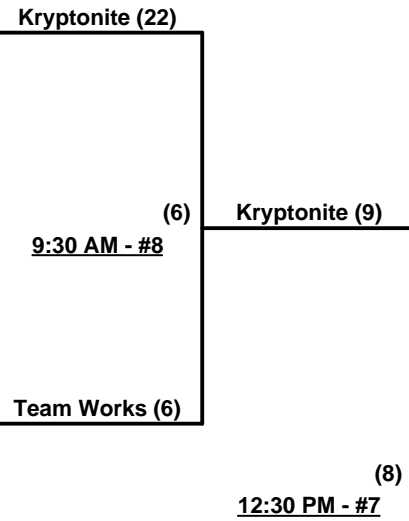

SSUSA's Eastern National Championships 2013

Raleigh, North Carolina

August 3 - 4, 2013

Rev. 08/04/2013

Women's 40-Masters Gold Division - 5 Teams

Championship Bracket

SATURDAY

SUNDAY