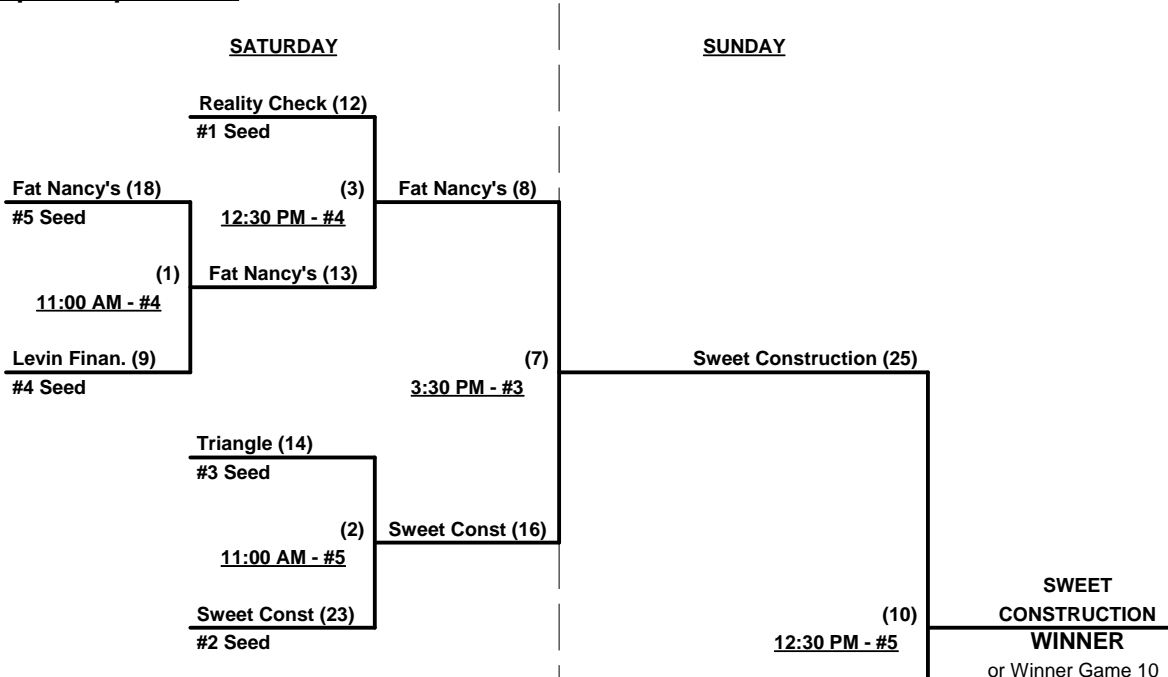

SSUSA's Eastern National Championships 2013

Raleigh, North Carolina

August 2 - 4, 2013

Rev. 08/04/2013

Men's 55+ Major Division - 5 Teams

Championship Bracket