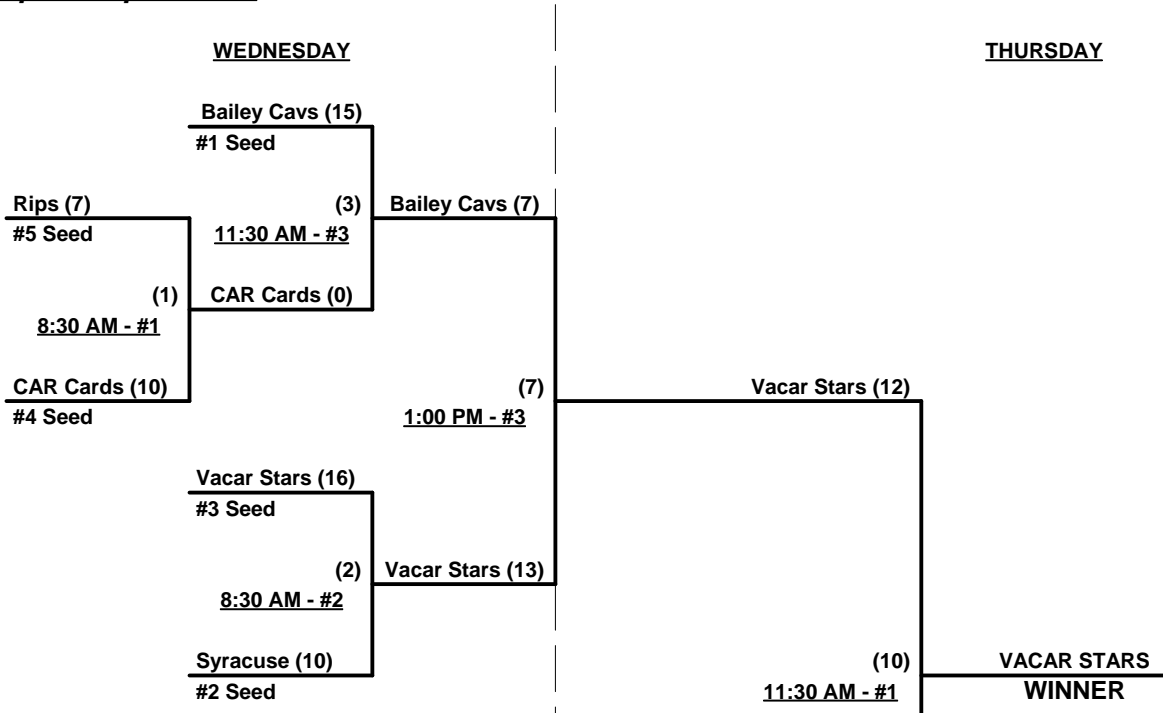

SSUSA's Eastern National Championships 2013

Raleigh, North Carolina

July 30 - August 1, 2013

Rev. 08/01/2013

Men's 65/70+ Silver Division - 5 Teams

Championship Bracket