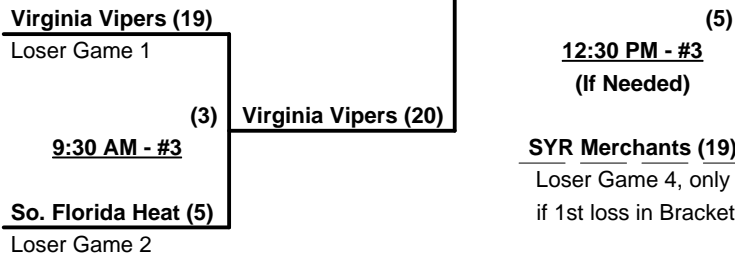

## Men's 60+ Major Plus Division - 2 Teams

### Championship Bracket

ALL GAMES ON SATURDAY

**SSUSA's Eastern National Championships 2013**  
**Raleigh, North Carolina**  
**August 2 - 4, 2013**

Rev. 08/04/2013

**Men's 60+ Major Division - 3 Teams**

**Championship Bracket**

SATURDAY

SUNDAY

**Elimination Bracket**