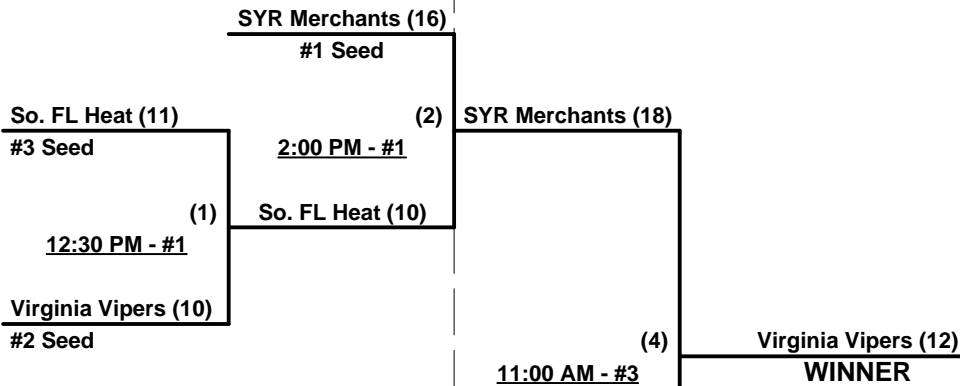

## Men's 60+ Major Plus Division - 2 Teams

### Championship Bracket

ALL GAMES ON SATURDAY

**SSUSA's Eastern National Championships 2013**  
**Raleigh, North Carolina**  
**August 2 - 4, 2013**

Rev. 08/04/2013

**Men's 60+ Major Division - 3 Teams**

**Championship Bracket**

SATURDAY

SUNDAY

**Elimination Bracket**